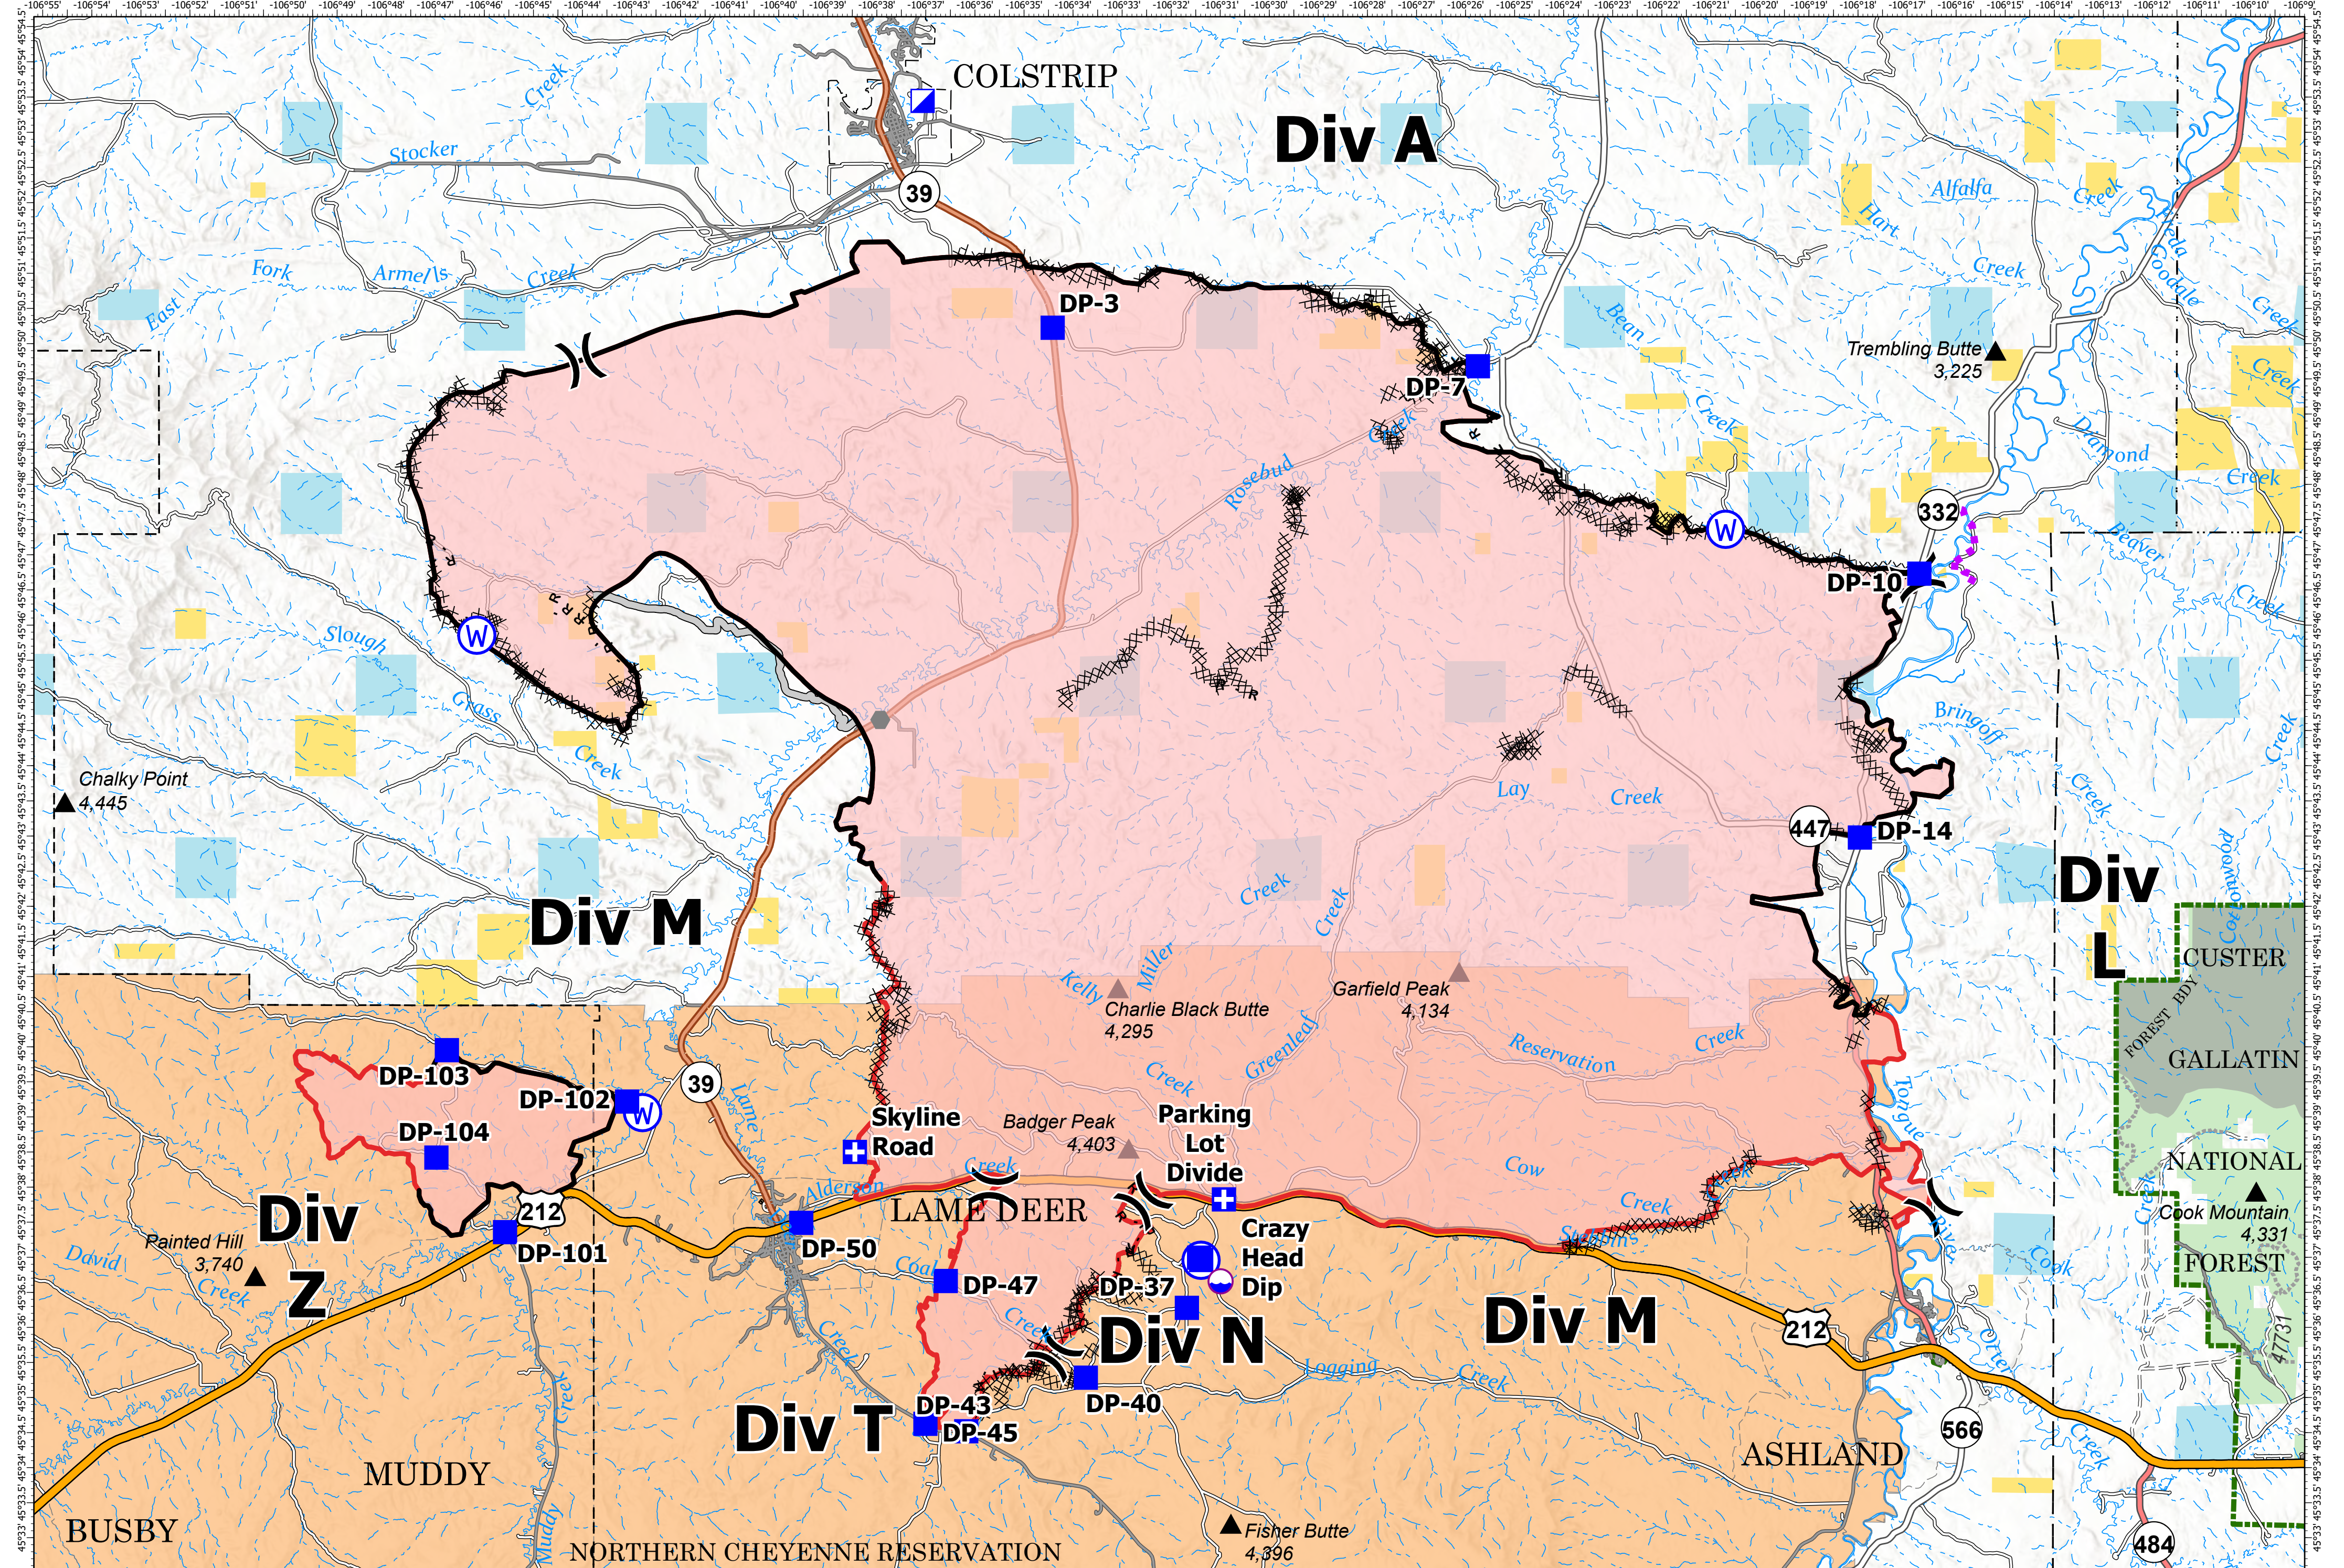

Richard Spring Fire

8/17/2021

Richard Spring Fire
MT-LG29-000428
 Fire Perimeter as of
 08/15/2021 2021 hrs
 170,848 Acres

Lame Deer Fire
MT-NCA-000449
 Fire Perimeter as of
 08/15/2021 2021 hrs
 5,427 Acres

- Dip Site
- Incident Command Post
- ⊕ Water Source
- ⊕ Completed Hand Line
- ⊕ Route
- ⊕ IR Burn Perimeter
- ⊕ State
- ⊕ Division Break
- ⊕ Drop Point
- ⊕ Completed Dozer Line
- ⊕ Completed Road as Line
- ⊕ Contained Line
- ⊕ County Boundary
- ⊕ BLM
- ⊕ Medical
- ⊕ Other
- ⊕ Completed Fuel Break
- ⊕ Access or Improved Road
- ⊕ IR Burn Perimeter
- ⊕ USFS Roadless Areas
- ⊕ BIA
- ⊕ National Forest

Scale: 0 3 6

North Arrow