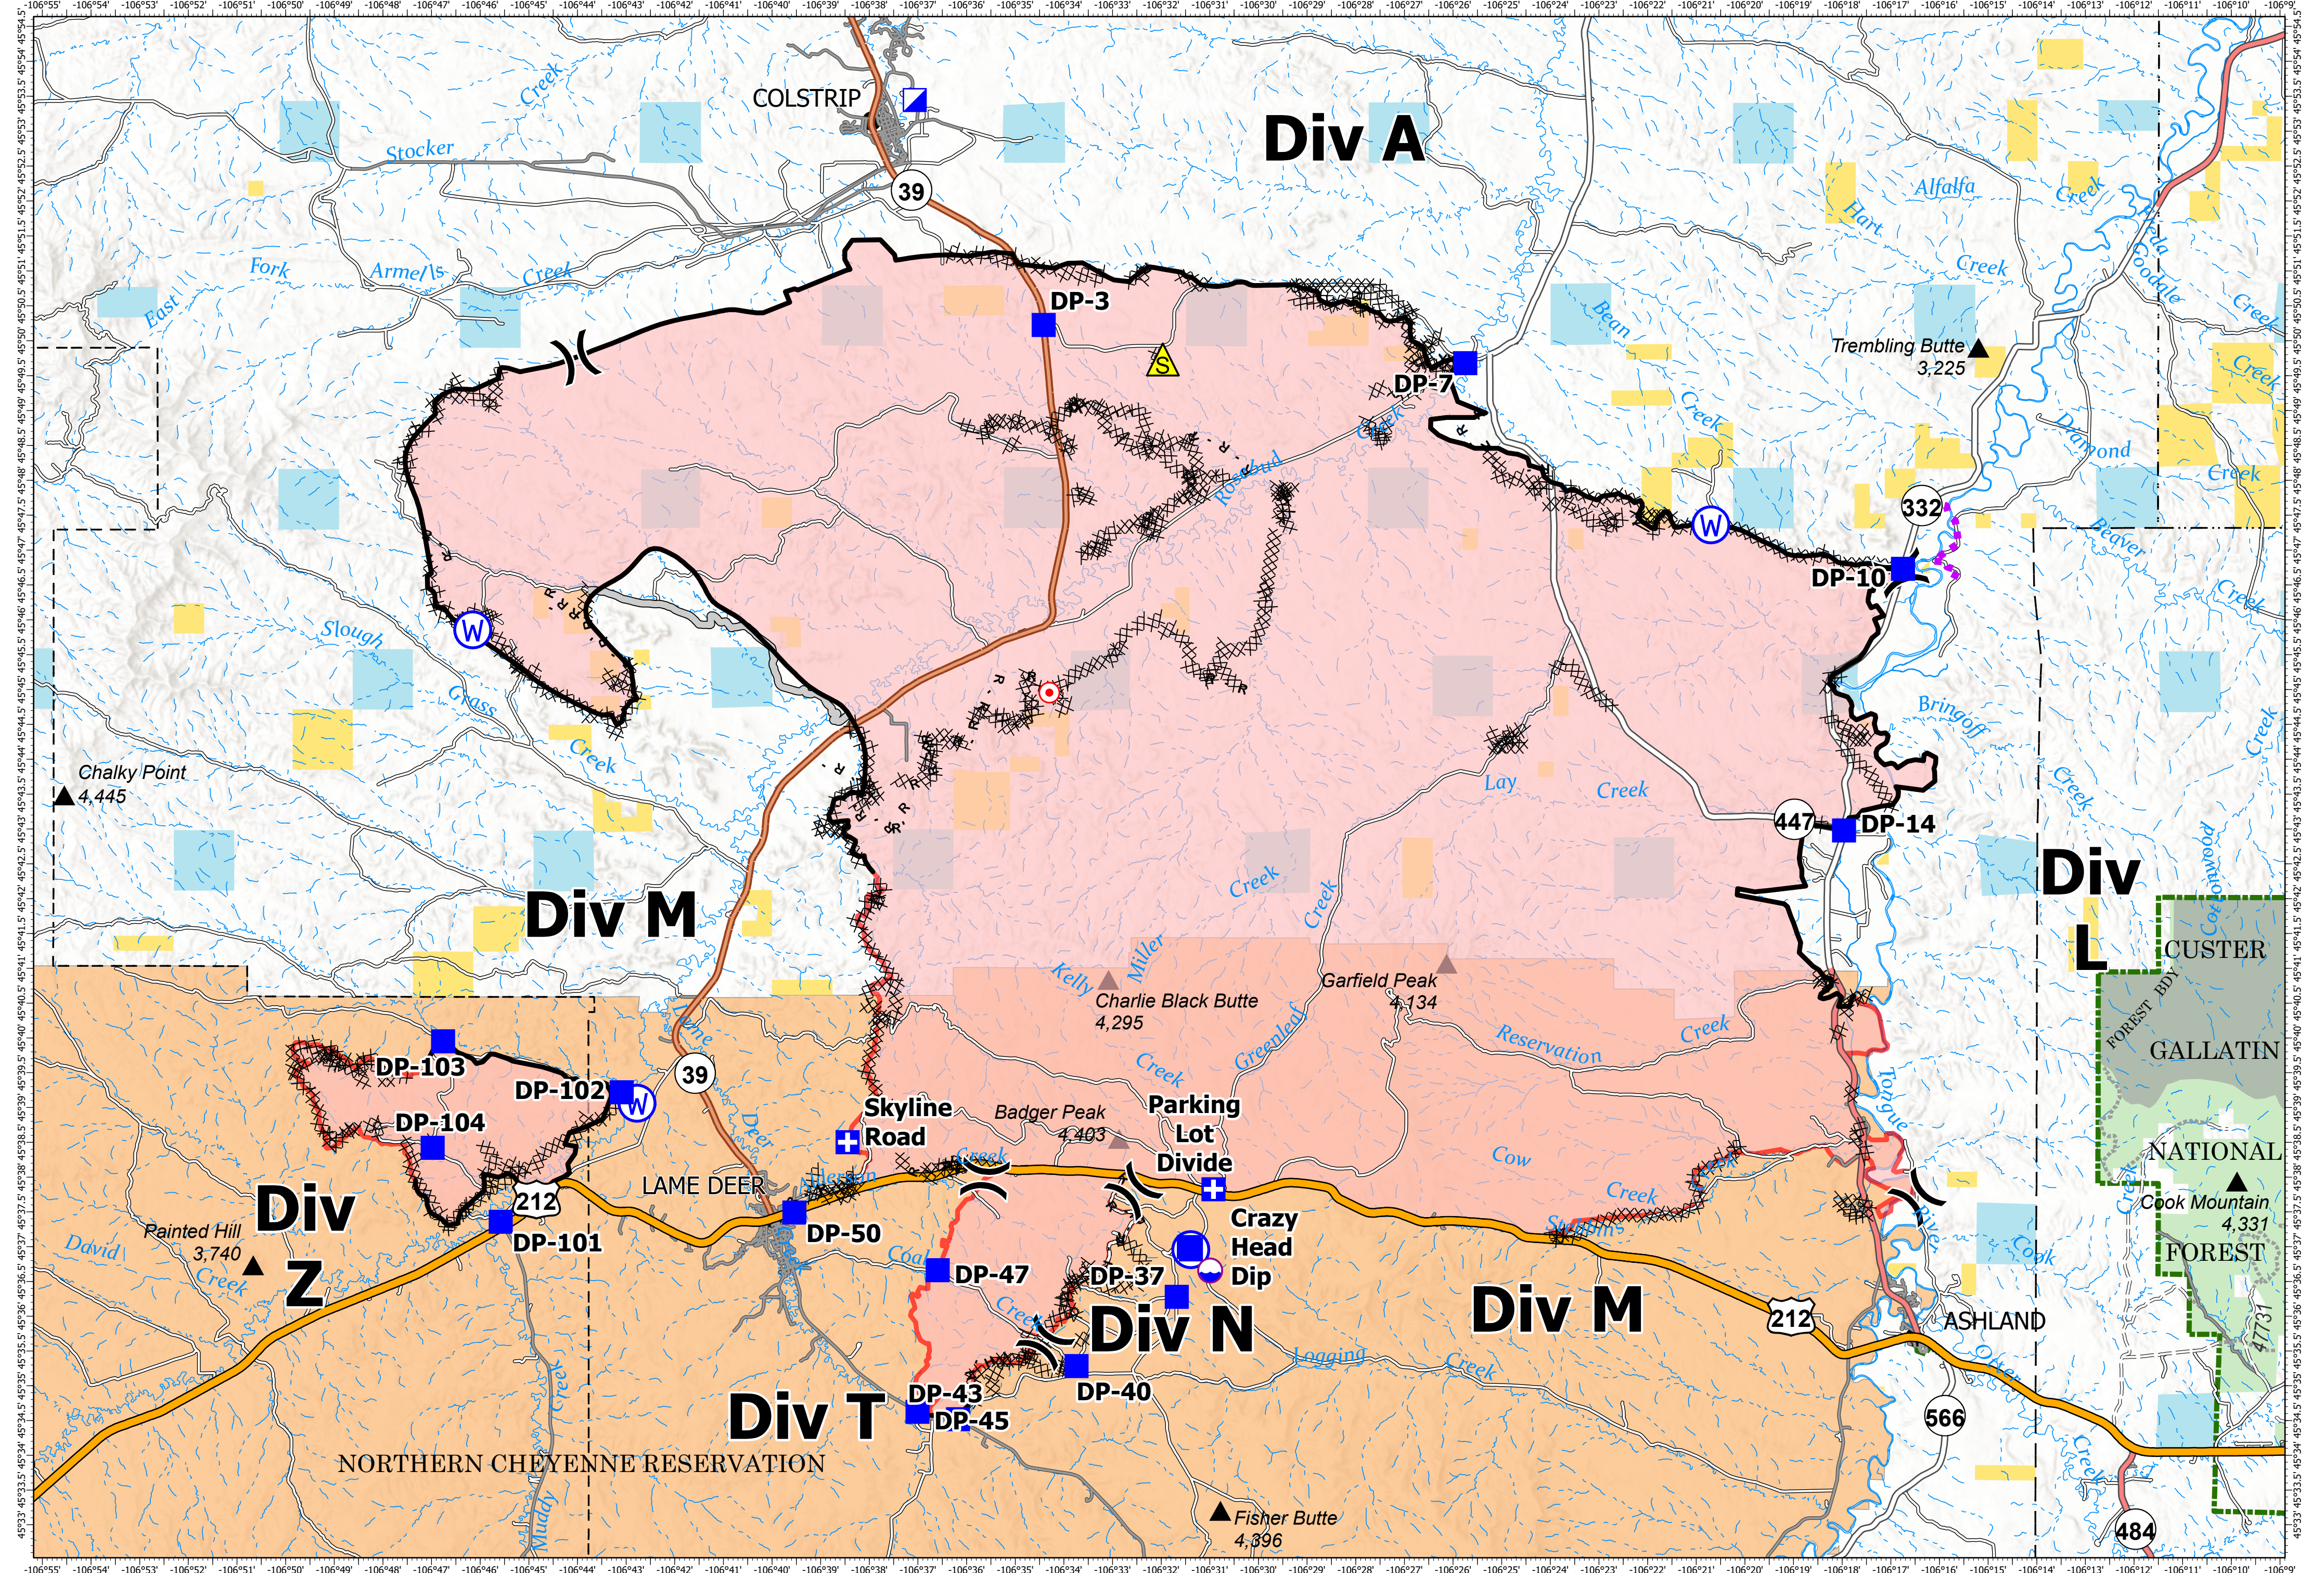

Richard Spring Fire

8/18/2021

Richard Spring Fire
MT-LG29-000428
 Fire Perimeter as of
 08/15/2021 2021 hrs
 170,848 Acres

Lame Deer Fire
MT-NCA-000449
 Fire Perimeter as of
 08/15/2021 2021 hrs
 5,427 Acres

- Dip Site
- Incident Command Post
- Drop Point
- Medical
- Water Source
- Hot Spot - Spot Fire
- ▲ Safety Zone
- / Completed Fuel Break
- / Completed Hand Line
- / Completed Dozer Line
- / Completed Road as Line
- Access or Improved Road
- USFS Roadless Areas
- National Forest
- Wildfire Daily Fire Perimeter
- Route
- Contained Line
- State
- BLM
- BIA
- County Boundary