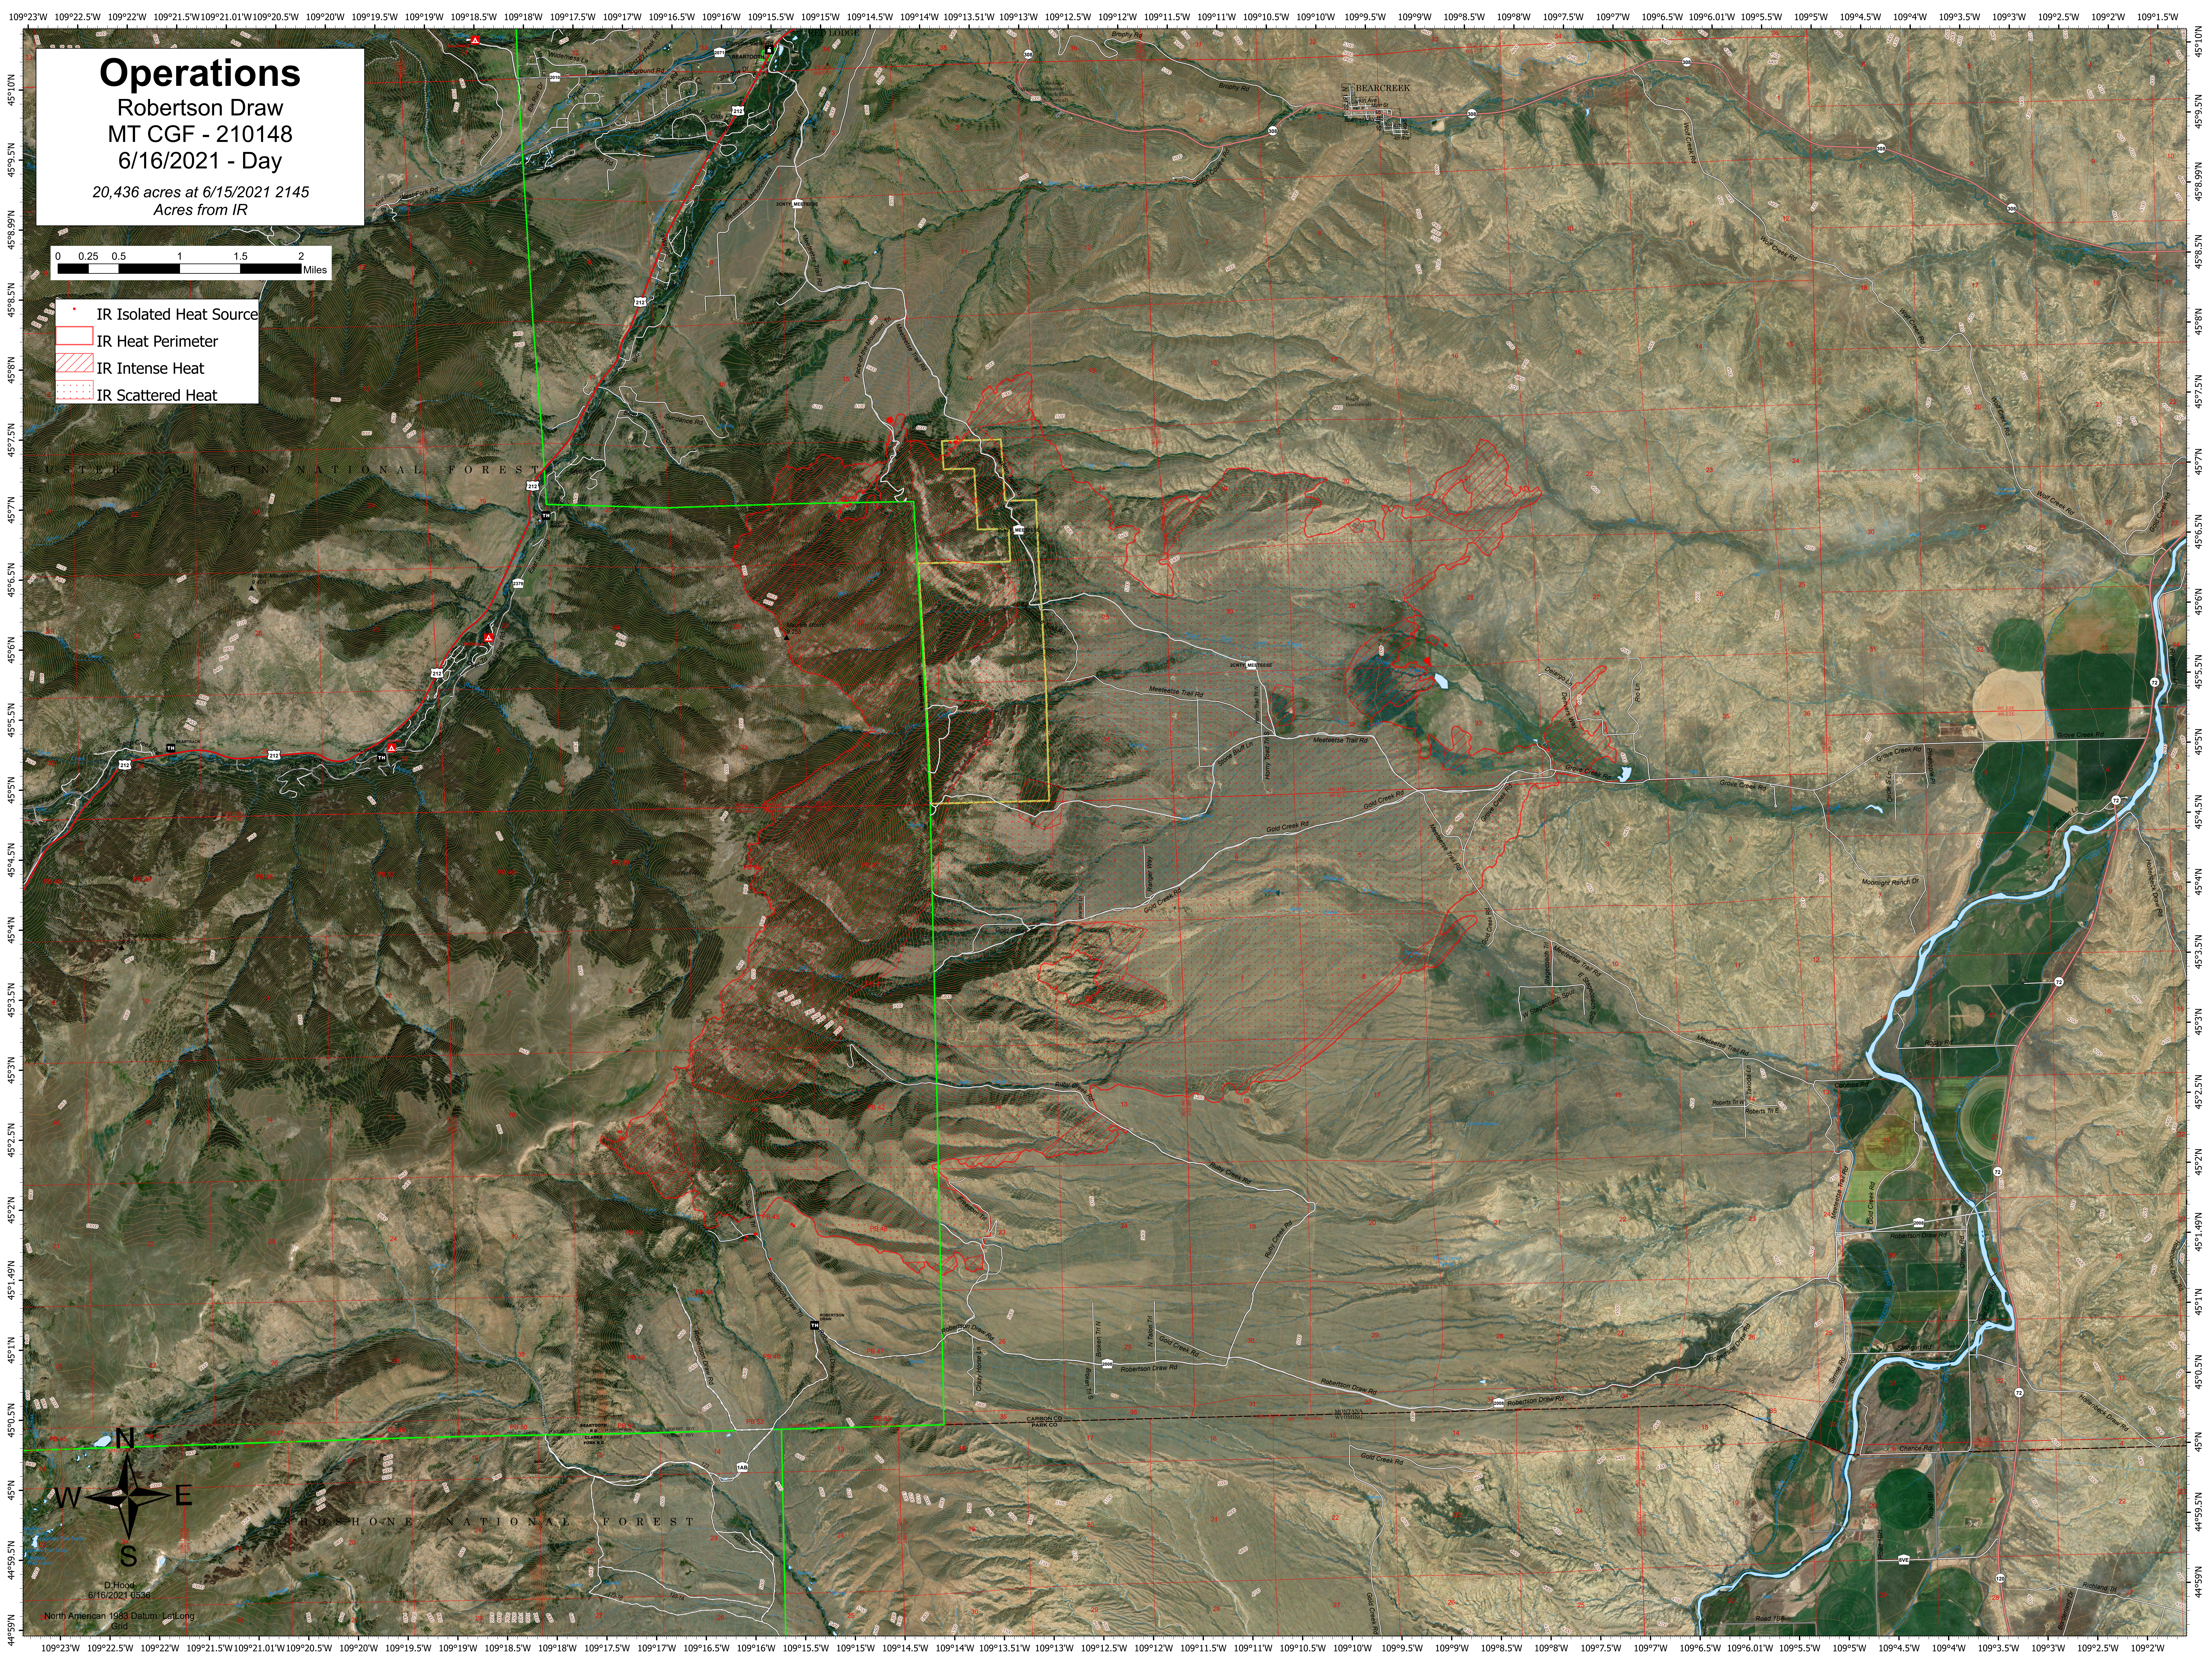

Operations

Robertson Draw
MT CGF - 210148

6/16/2021 - Day

20,436 acres at 6/15/2021 2145
Acres from IR

- IR Isolated Heat Source
- IR Heat Perimeter
- IR Intense Heat
- IR Scattered Heat

D. Hood
6/16/2021 0536
North American 1983 Datum, Lat/Long
Grid