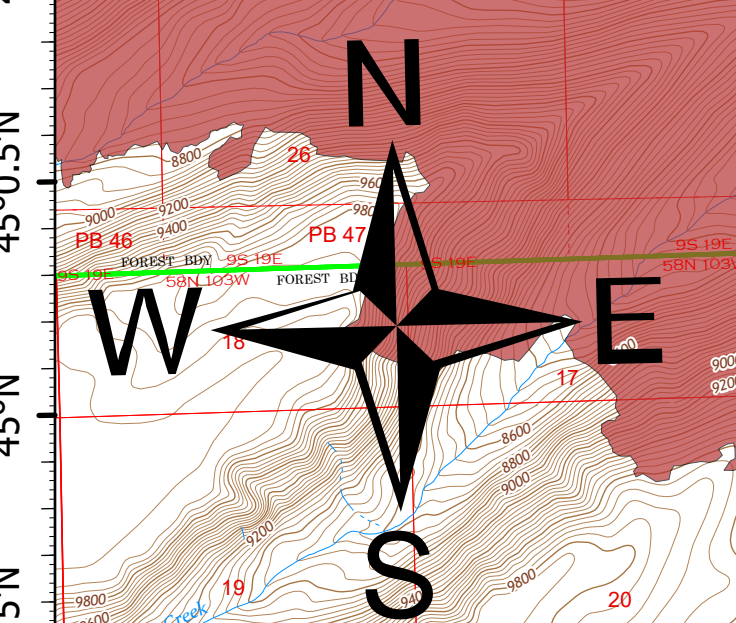

**Operations**  
Robertson Draw  
MT CGF - 210148  
6/17/2021 - Day  
24,273 acres at 6/17/2021 0115  
Acres from IR

- ( ) Division Break
- Fire Edge
- ▭ IR Heat Perimeter
- ▨ IR Intense Heat
- ▧ IR Scattered Heat
- Historical Fire Perimeter 2000 to 2021

**Div E**

**Div F**

**Div A**

**Div P**

**Div Z**

<http://bit.ly/2021RobertsonDraw>

North American 1983 Datum, Lat/Long  
Grid 09°20.5'W