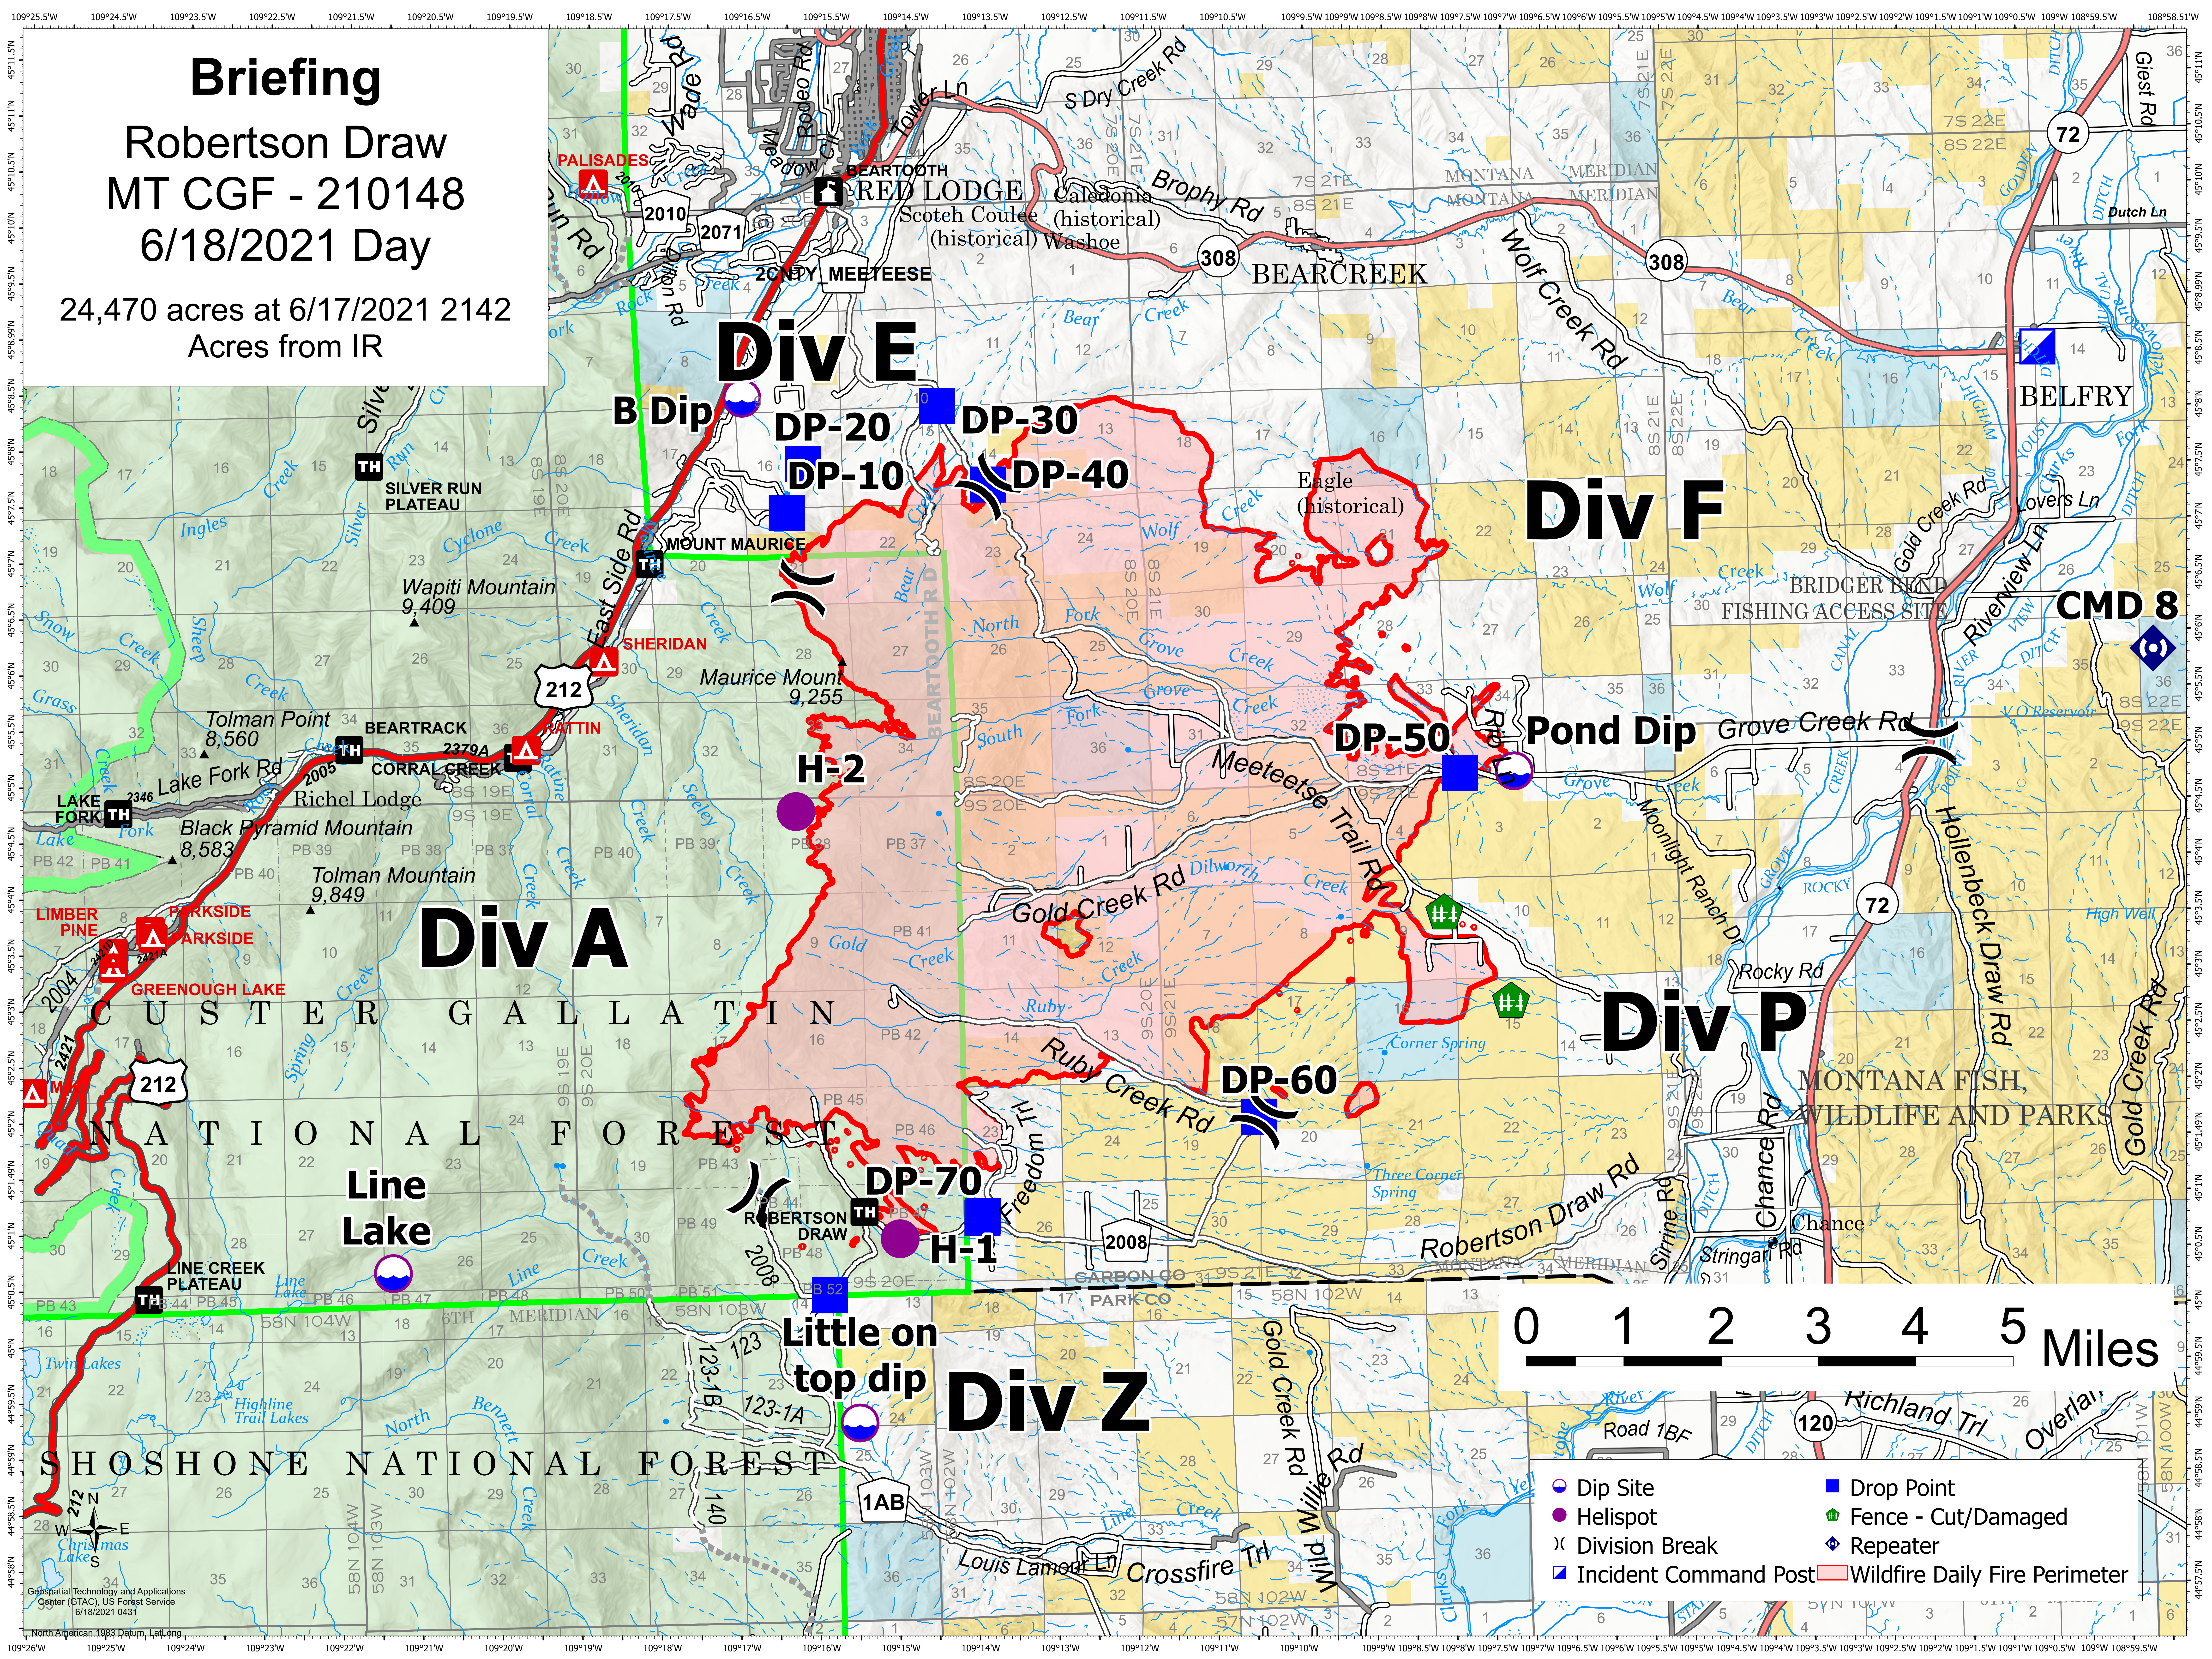

Briefing

Robertson Draw
MT CGF - 210148
6/18/2021 Day

24,470 acres at 6/17/2021 2142
Acres from IR

Div E

Div F

Div A

Div P

Div Z

0 1 2 3 4 5 Miles

- Dip Site
- Helispot
- Division Break
- Incident Command Post
- Drop Point
- Fence - Cut/Damaged
- Repeater
- Wildfire Daily Fire Perimeter