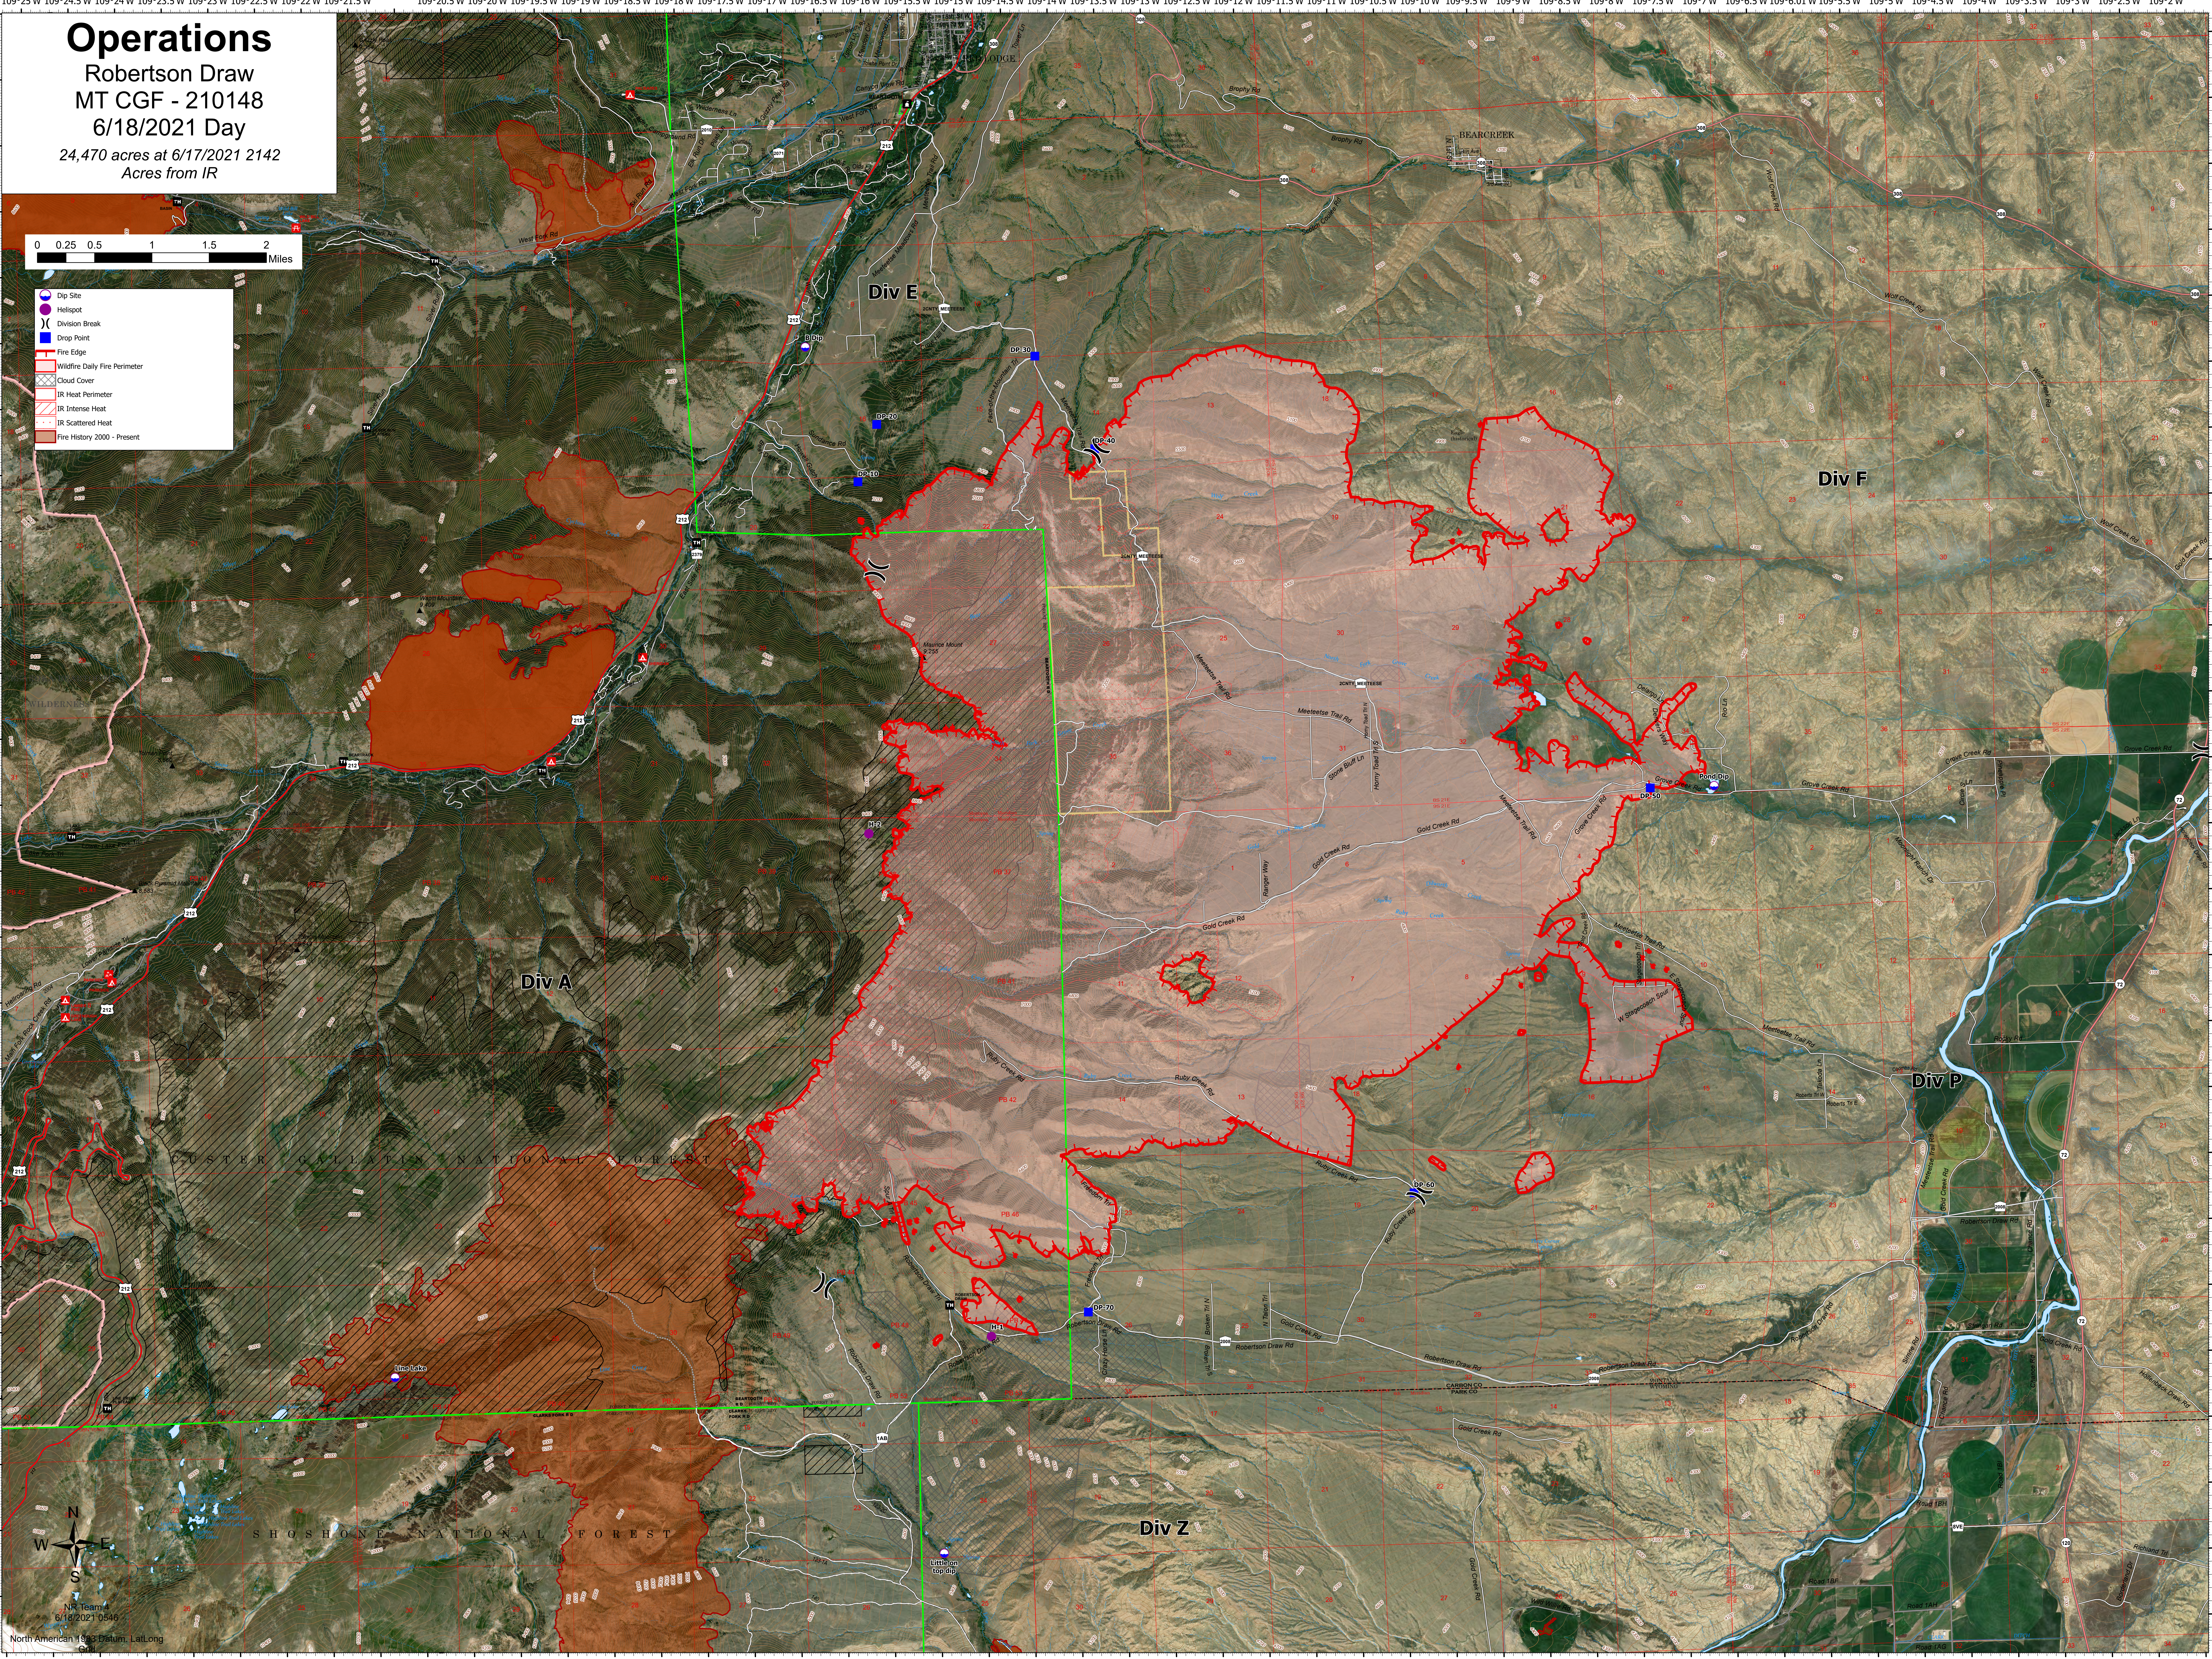

Operations

Robertson Draw
MT CGF - 210148

6/18/2021 Day

24,470 acres at 6/17/2021 2142
Acres from IR

- Dip Site
- Helispot
- Division Break
- Drop Point
- Fire Edge
- Wildfire Daily Fire Perimeter
- Cloud Cover
- IR Heat Perimeter
- IR Intense Heat
- IR Scattered Heat
- Fire History 2000 - Present

NR Team
6/18/2021 0546
North American 1983 Datum, Lat/Long