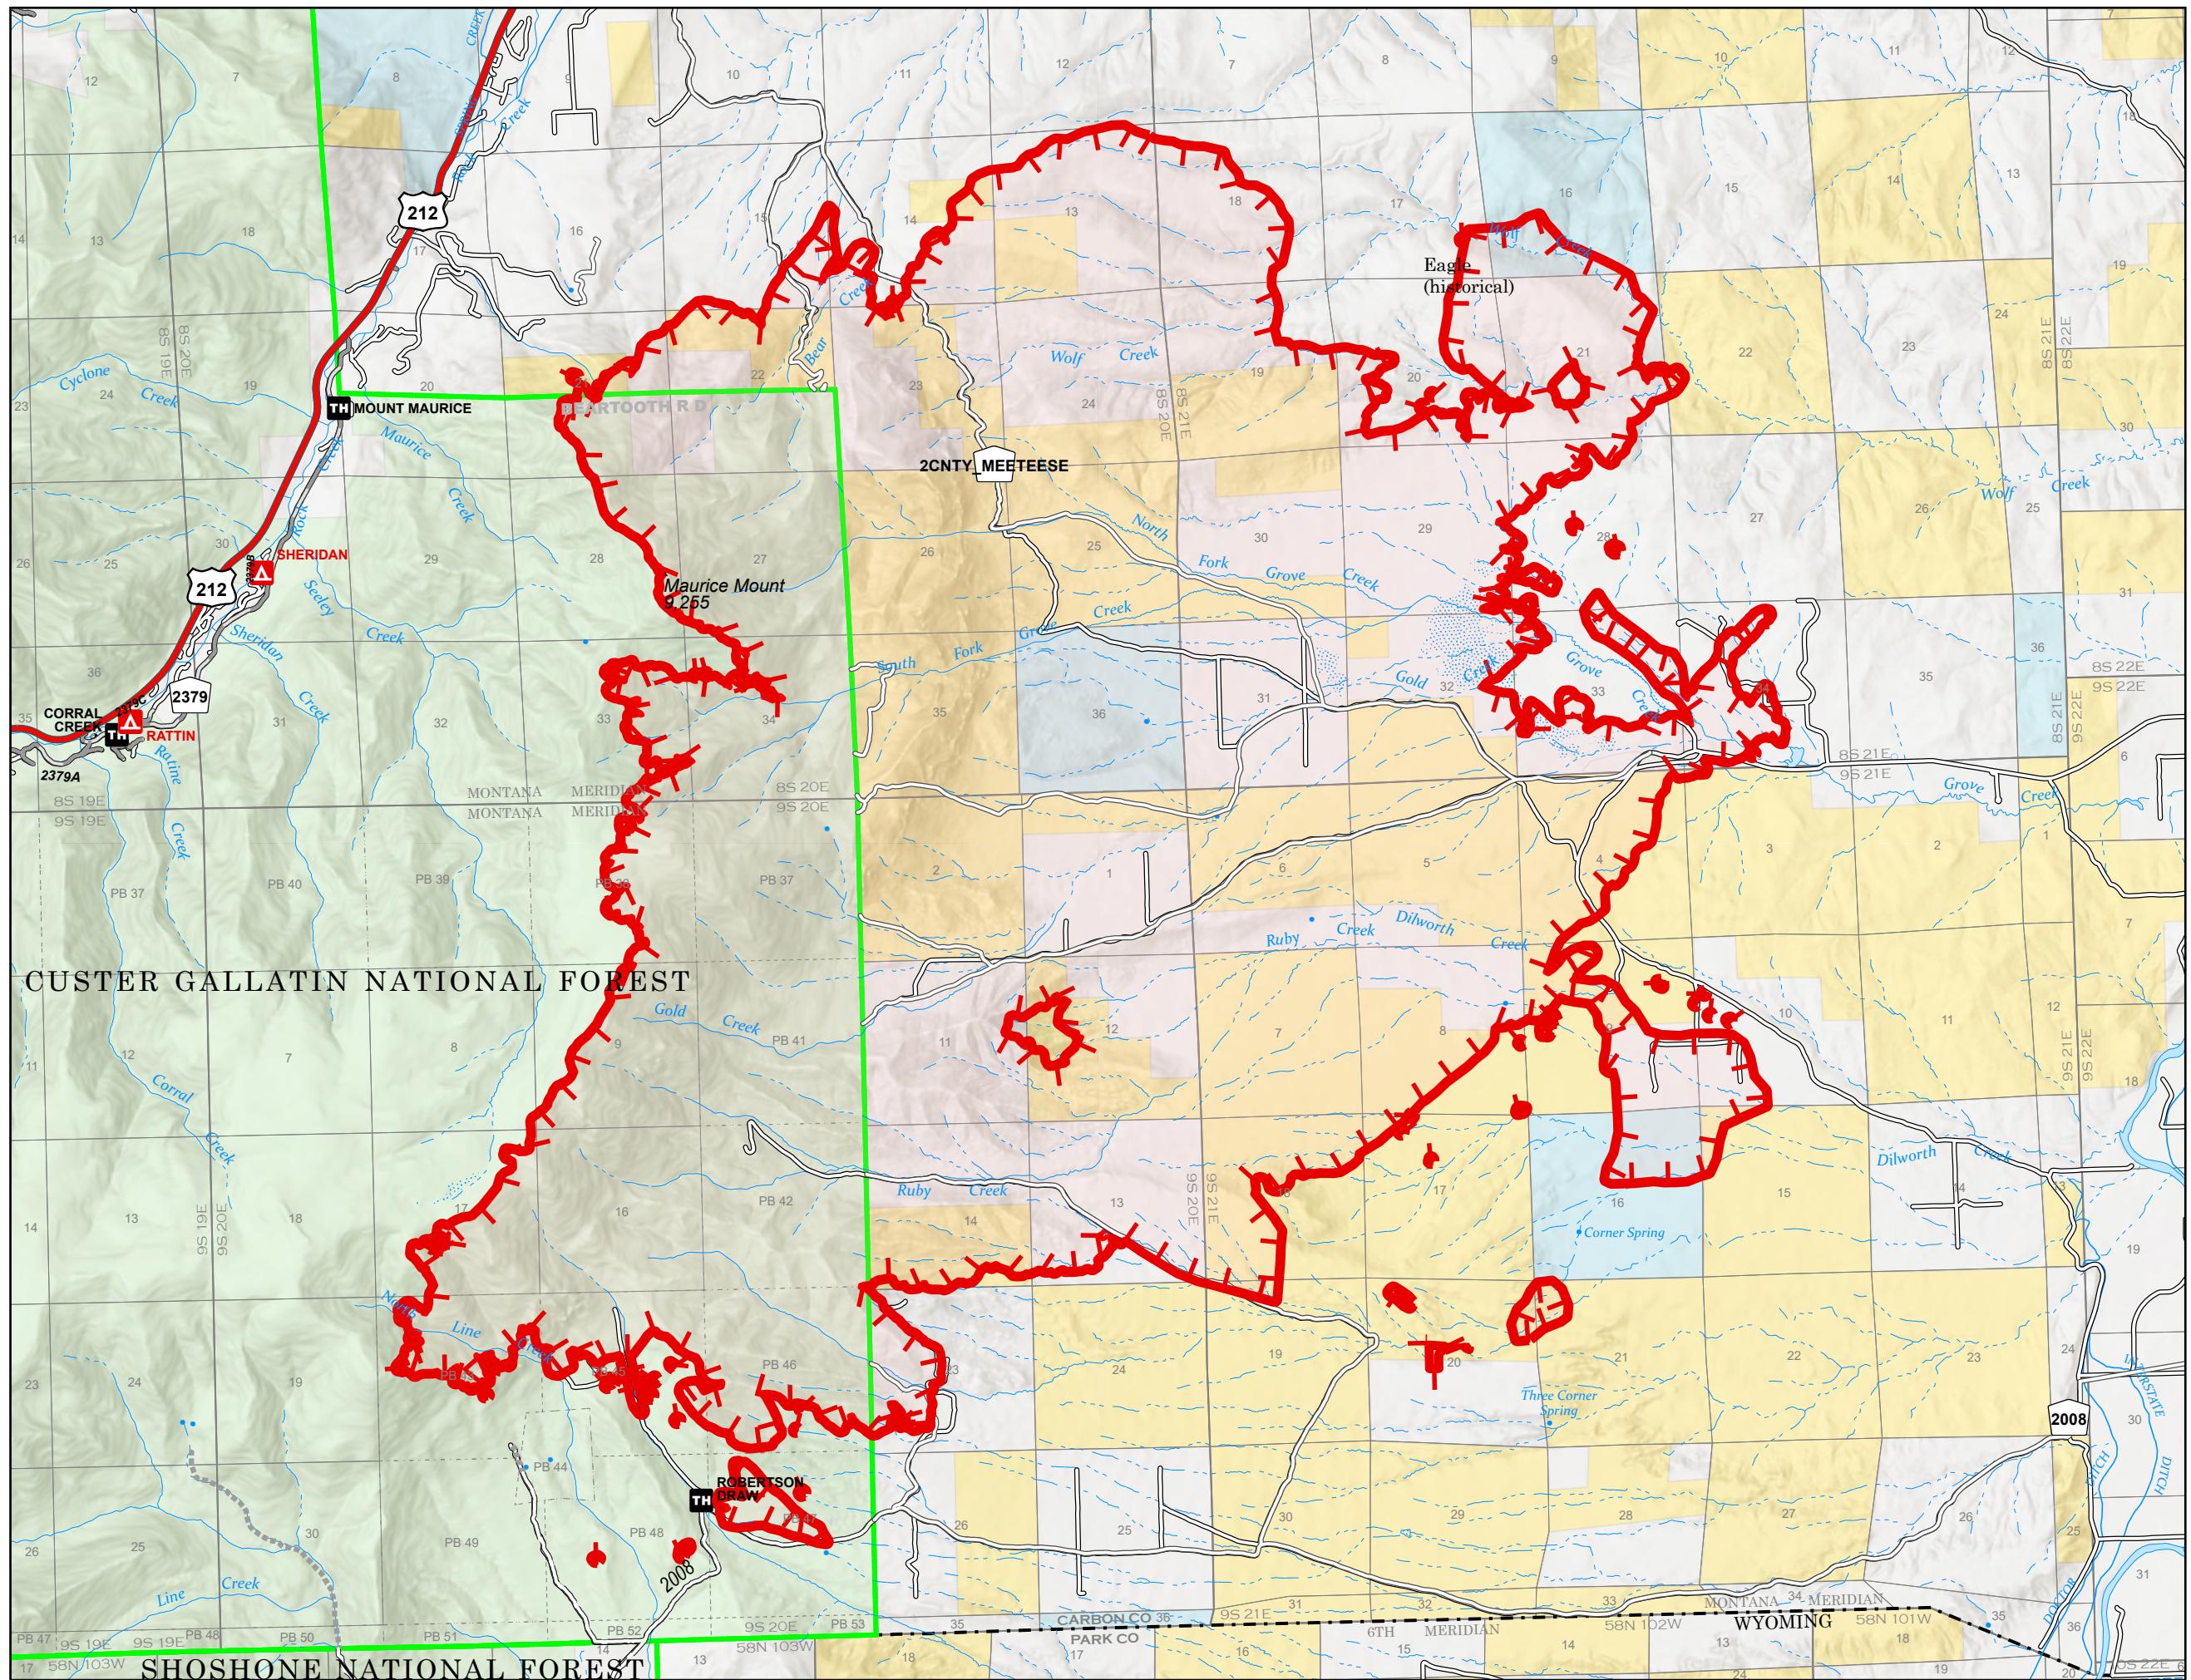

# Ownership

Robertson Draw  
 MT CGF - 210148  
 6/18/2021

24,470 acres at 6/17/2021 2142

- Fire Edge
- Wildfire Daily Fire Perimeter

## Ownership

- State
- USFS
- BLM

Owner	Acres
Private	8,998
BLM	8,161
State	898
USFS	6,413

NR Team 4  
 6/18/2021 1059

North American 1983 Datum. LatLong Grid