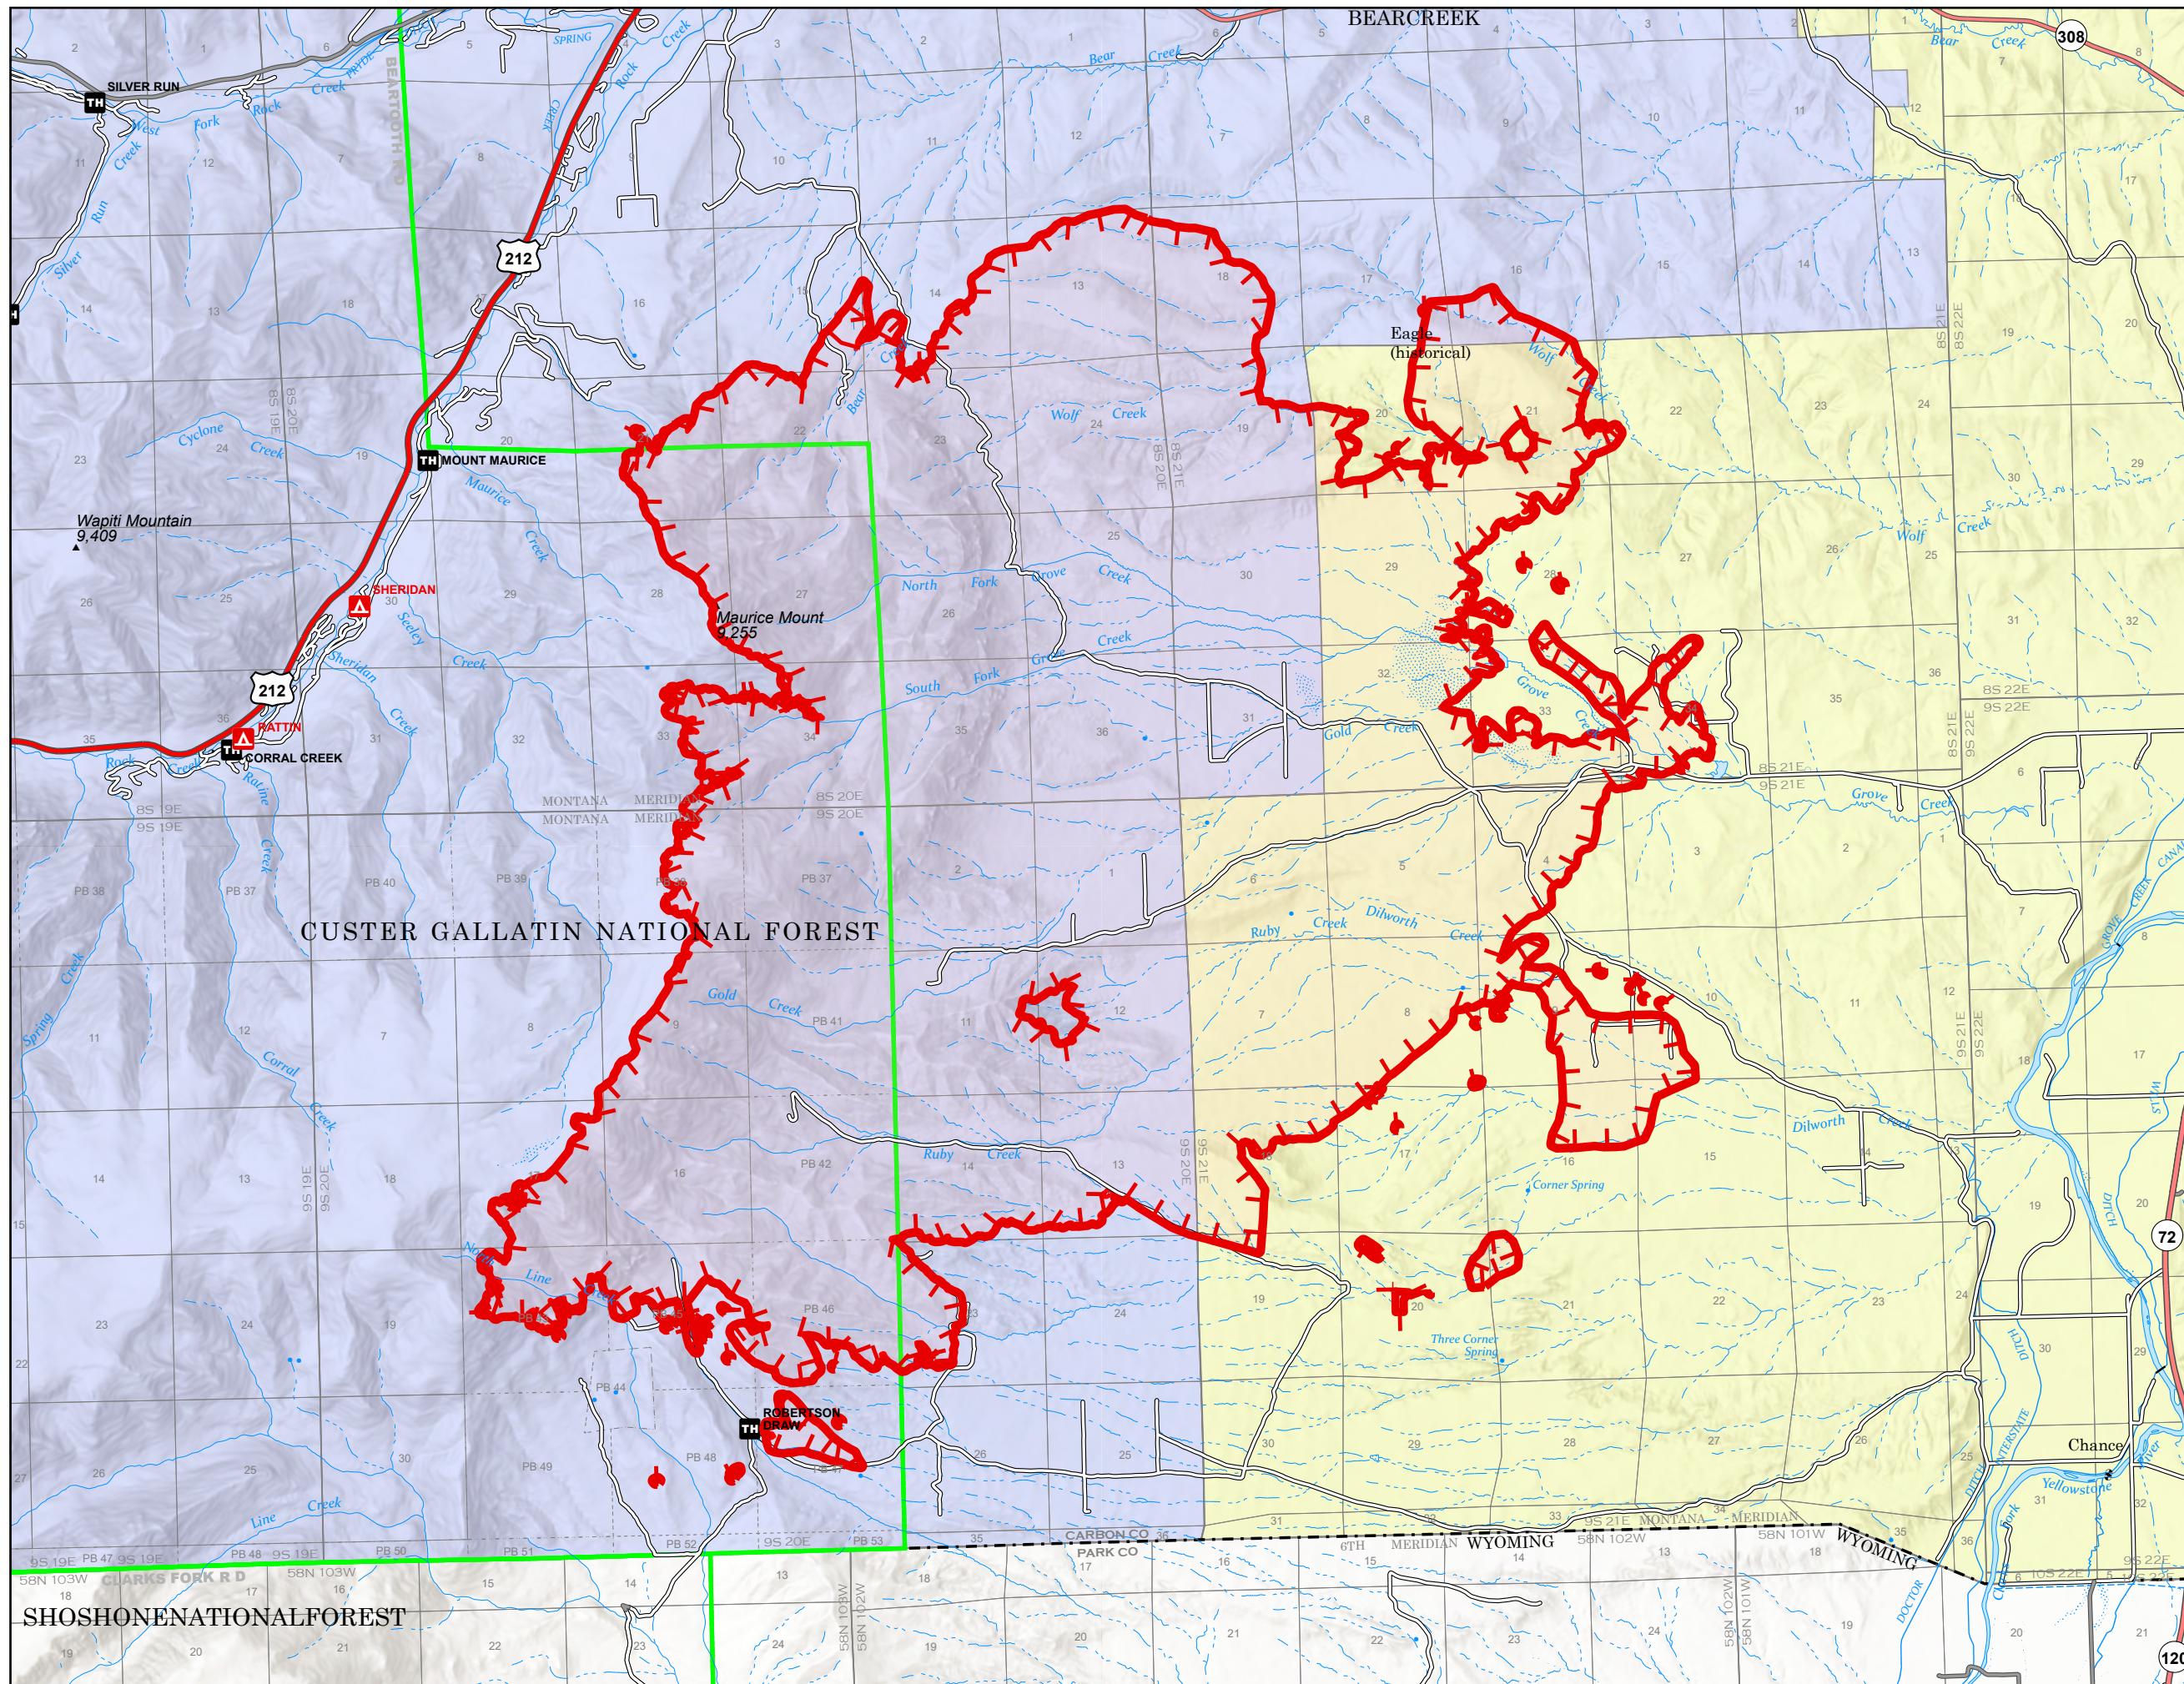

RFD

Robertson Draw
MT CGF - 210148
6/18/2021

24,470 acres at 6/17/2021 2142
Acres from IR

- Fire Edge
- Wildfire Daily Fire Perimeter
- Belfrey RFD#9
- Red Lodge RFD#7
- World Hillshade

RFD	Acres
Red Lodge RFD#7	17,951
Belfrey RFD#9	6,519

NR Team 4
6/18/2021 1030

North American 1983 Datum. LatLong Grid