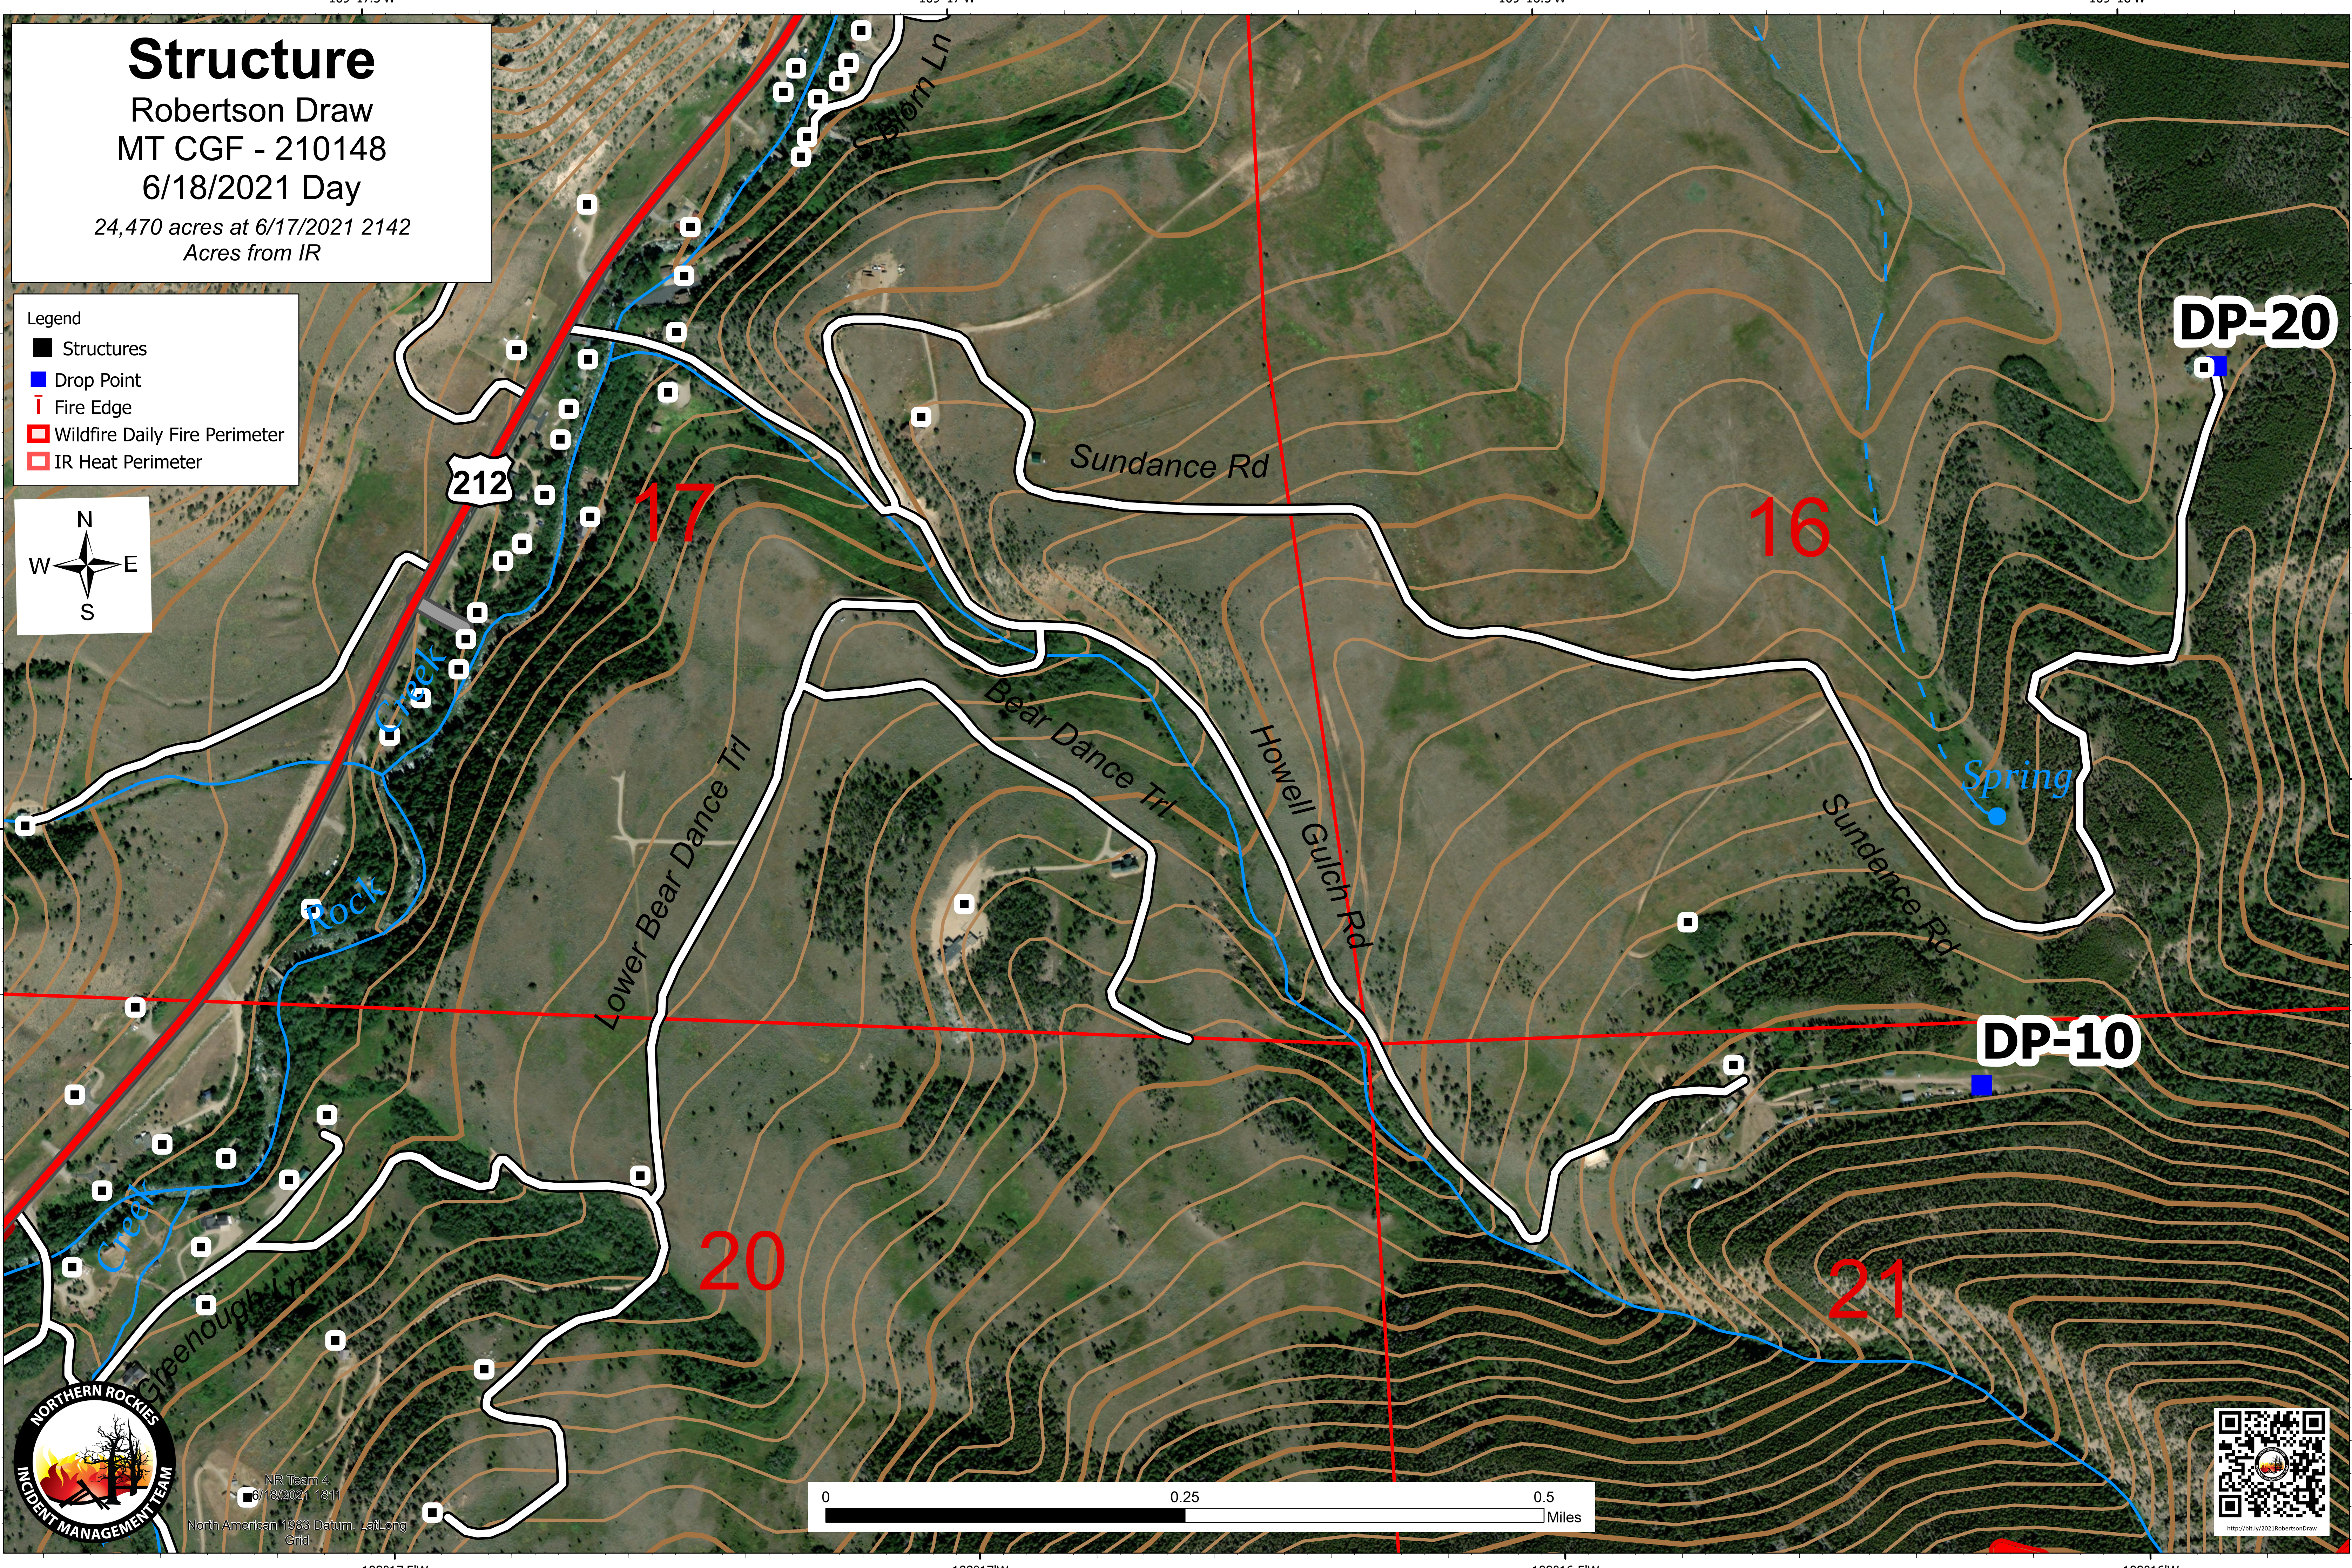

Structure

Robertson Draw
MT CGF - 210148
6/18/2021 Day

24,470 acres at 6/17/2021 2142
Acres from IR

Legend

- Structures
- Drop Point
- ┆ Fire Edge
- ▣ Wildfire Daily Fire Perimeter
- ▣ IR Heat Perimeter

NR Team 4
6/18/2021 1311

North American 1983 Datum, Lat/Long
Grid

<http://bit.ly/2021RobertsonDraw>