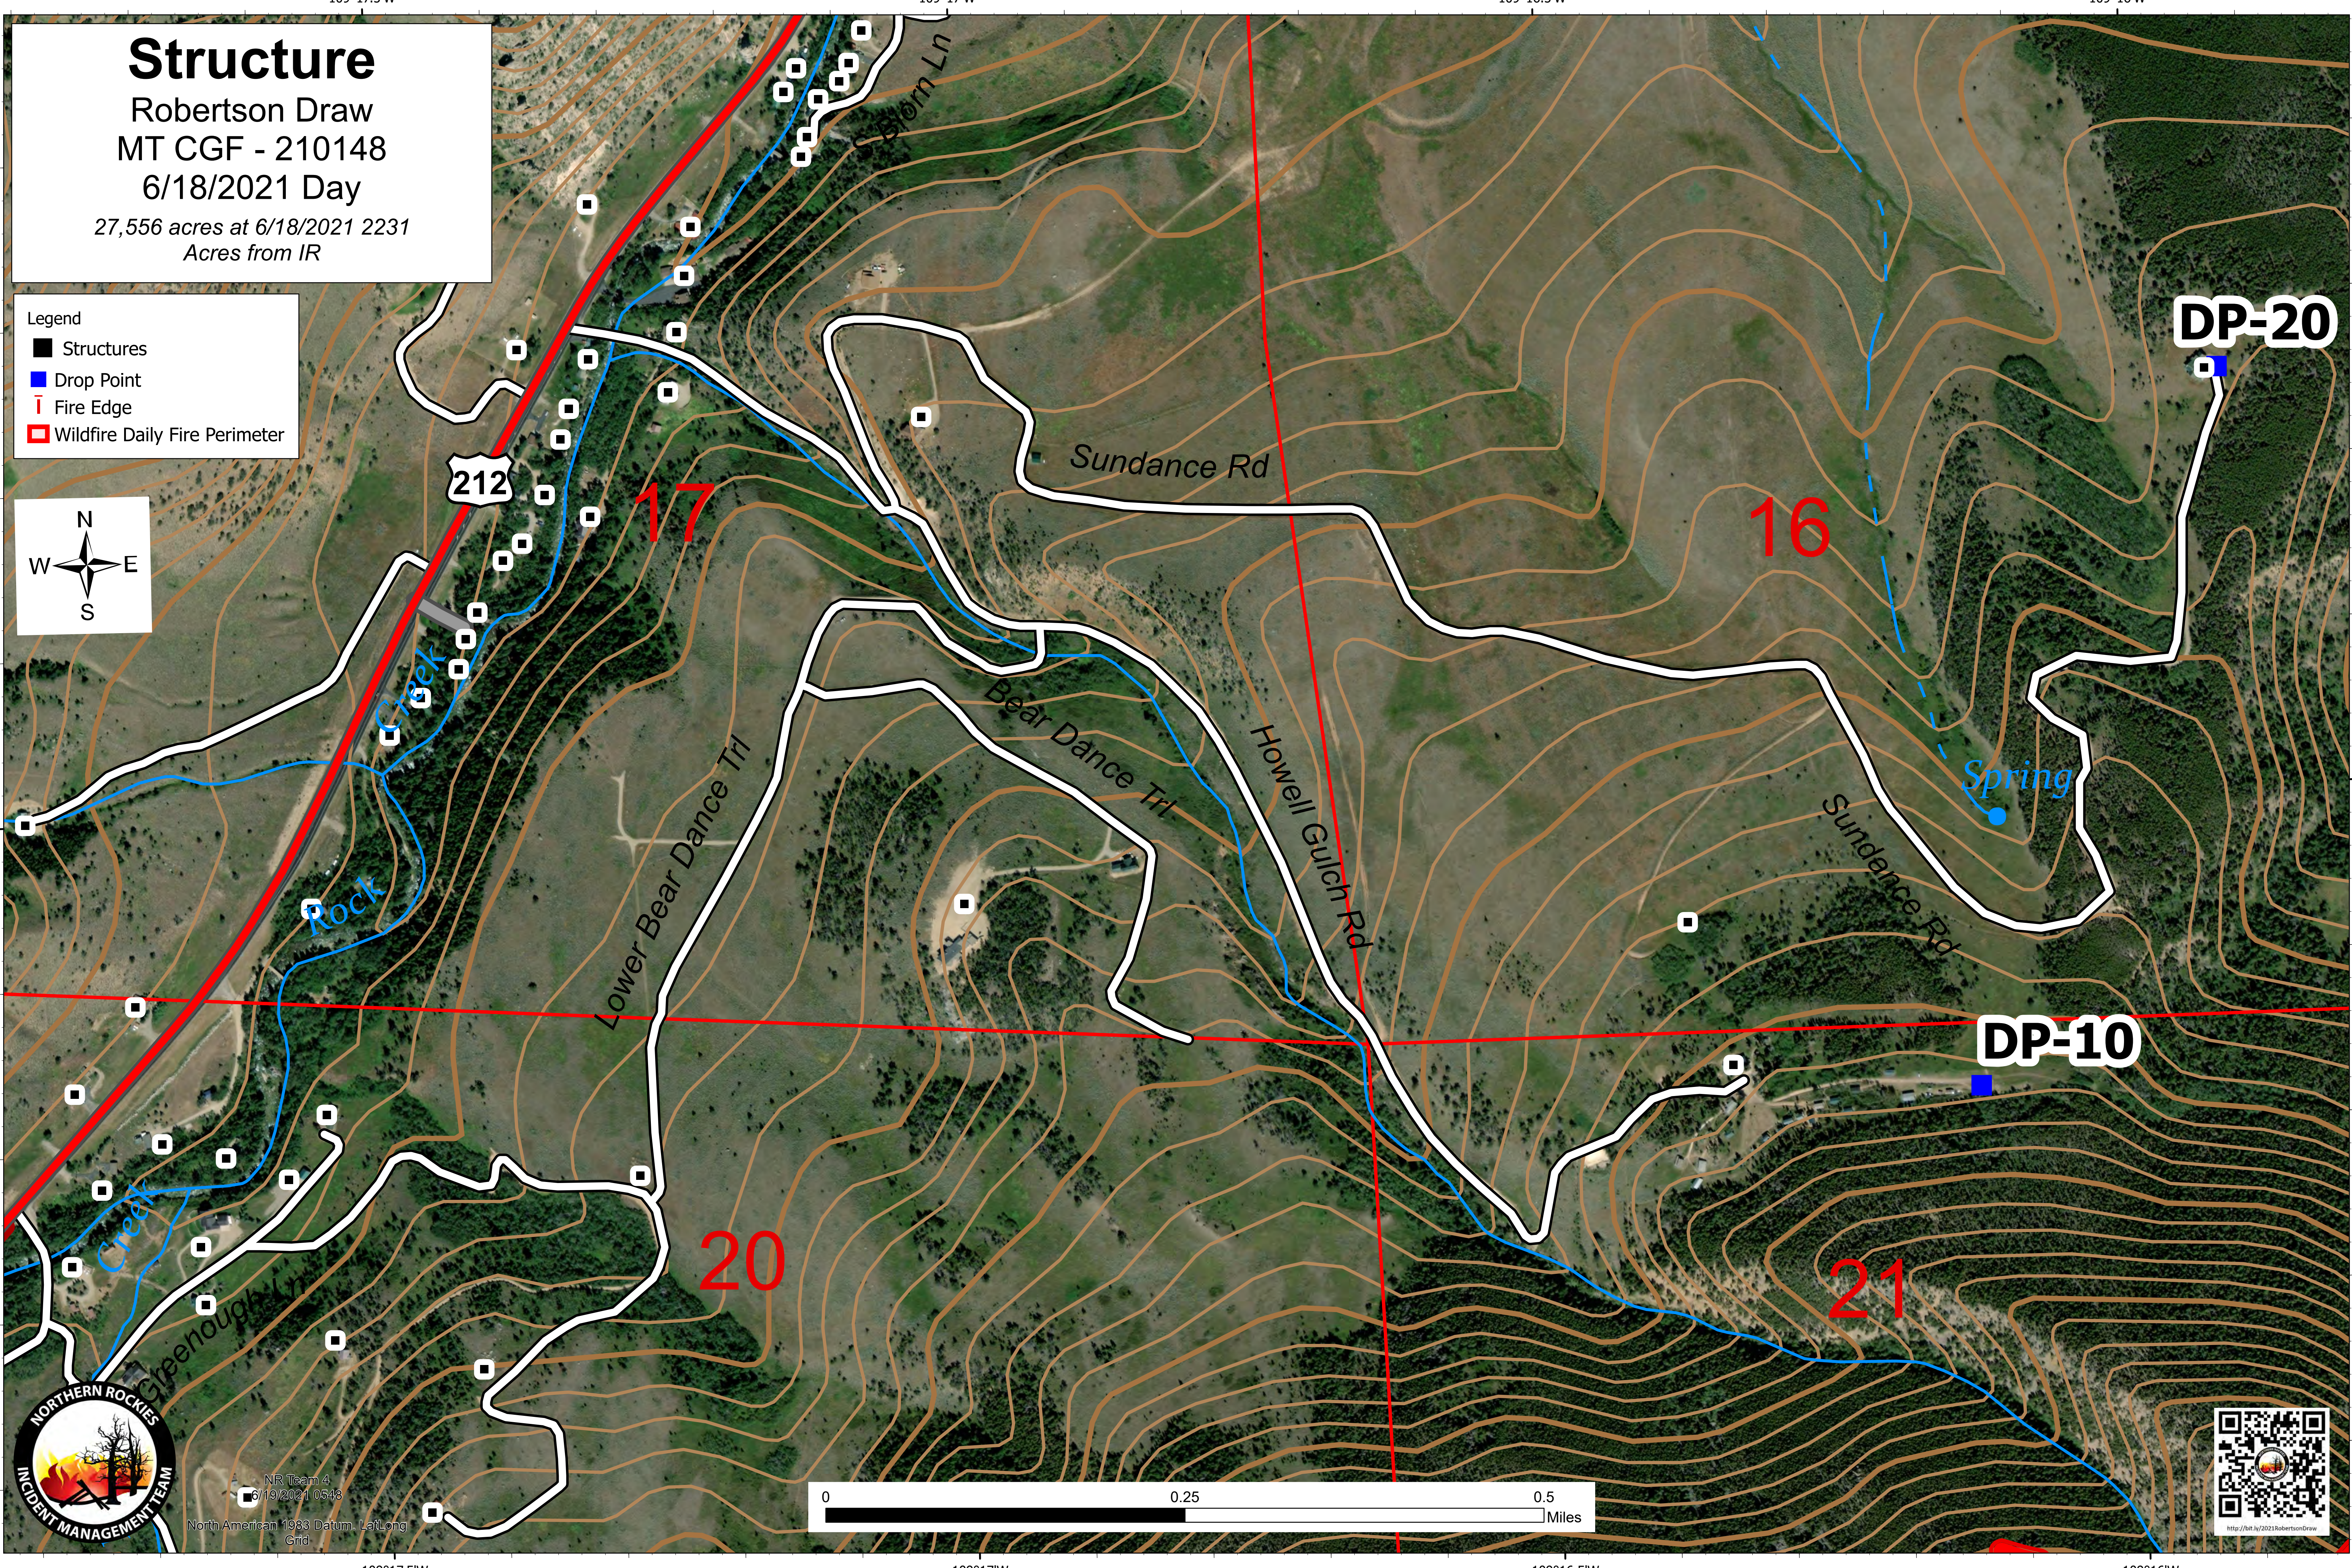

Structure

Robertson Draw
MT CGF - 210148
6/18/2021 Day

27,556 acres at 6/18/2021 2231
Acres from IR

Legend

- Structures
- Drop Point
- Fire Edge
- Wildfire Daily Fire Perimeter

NR Team 4
6/18/2021 0548

North American 1983 Datum, Lat/Long
Grid