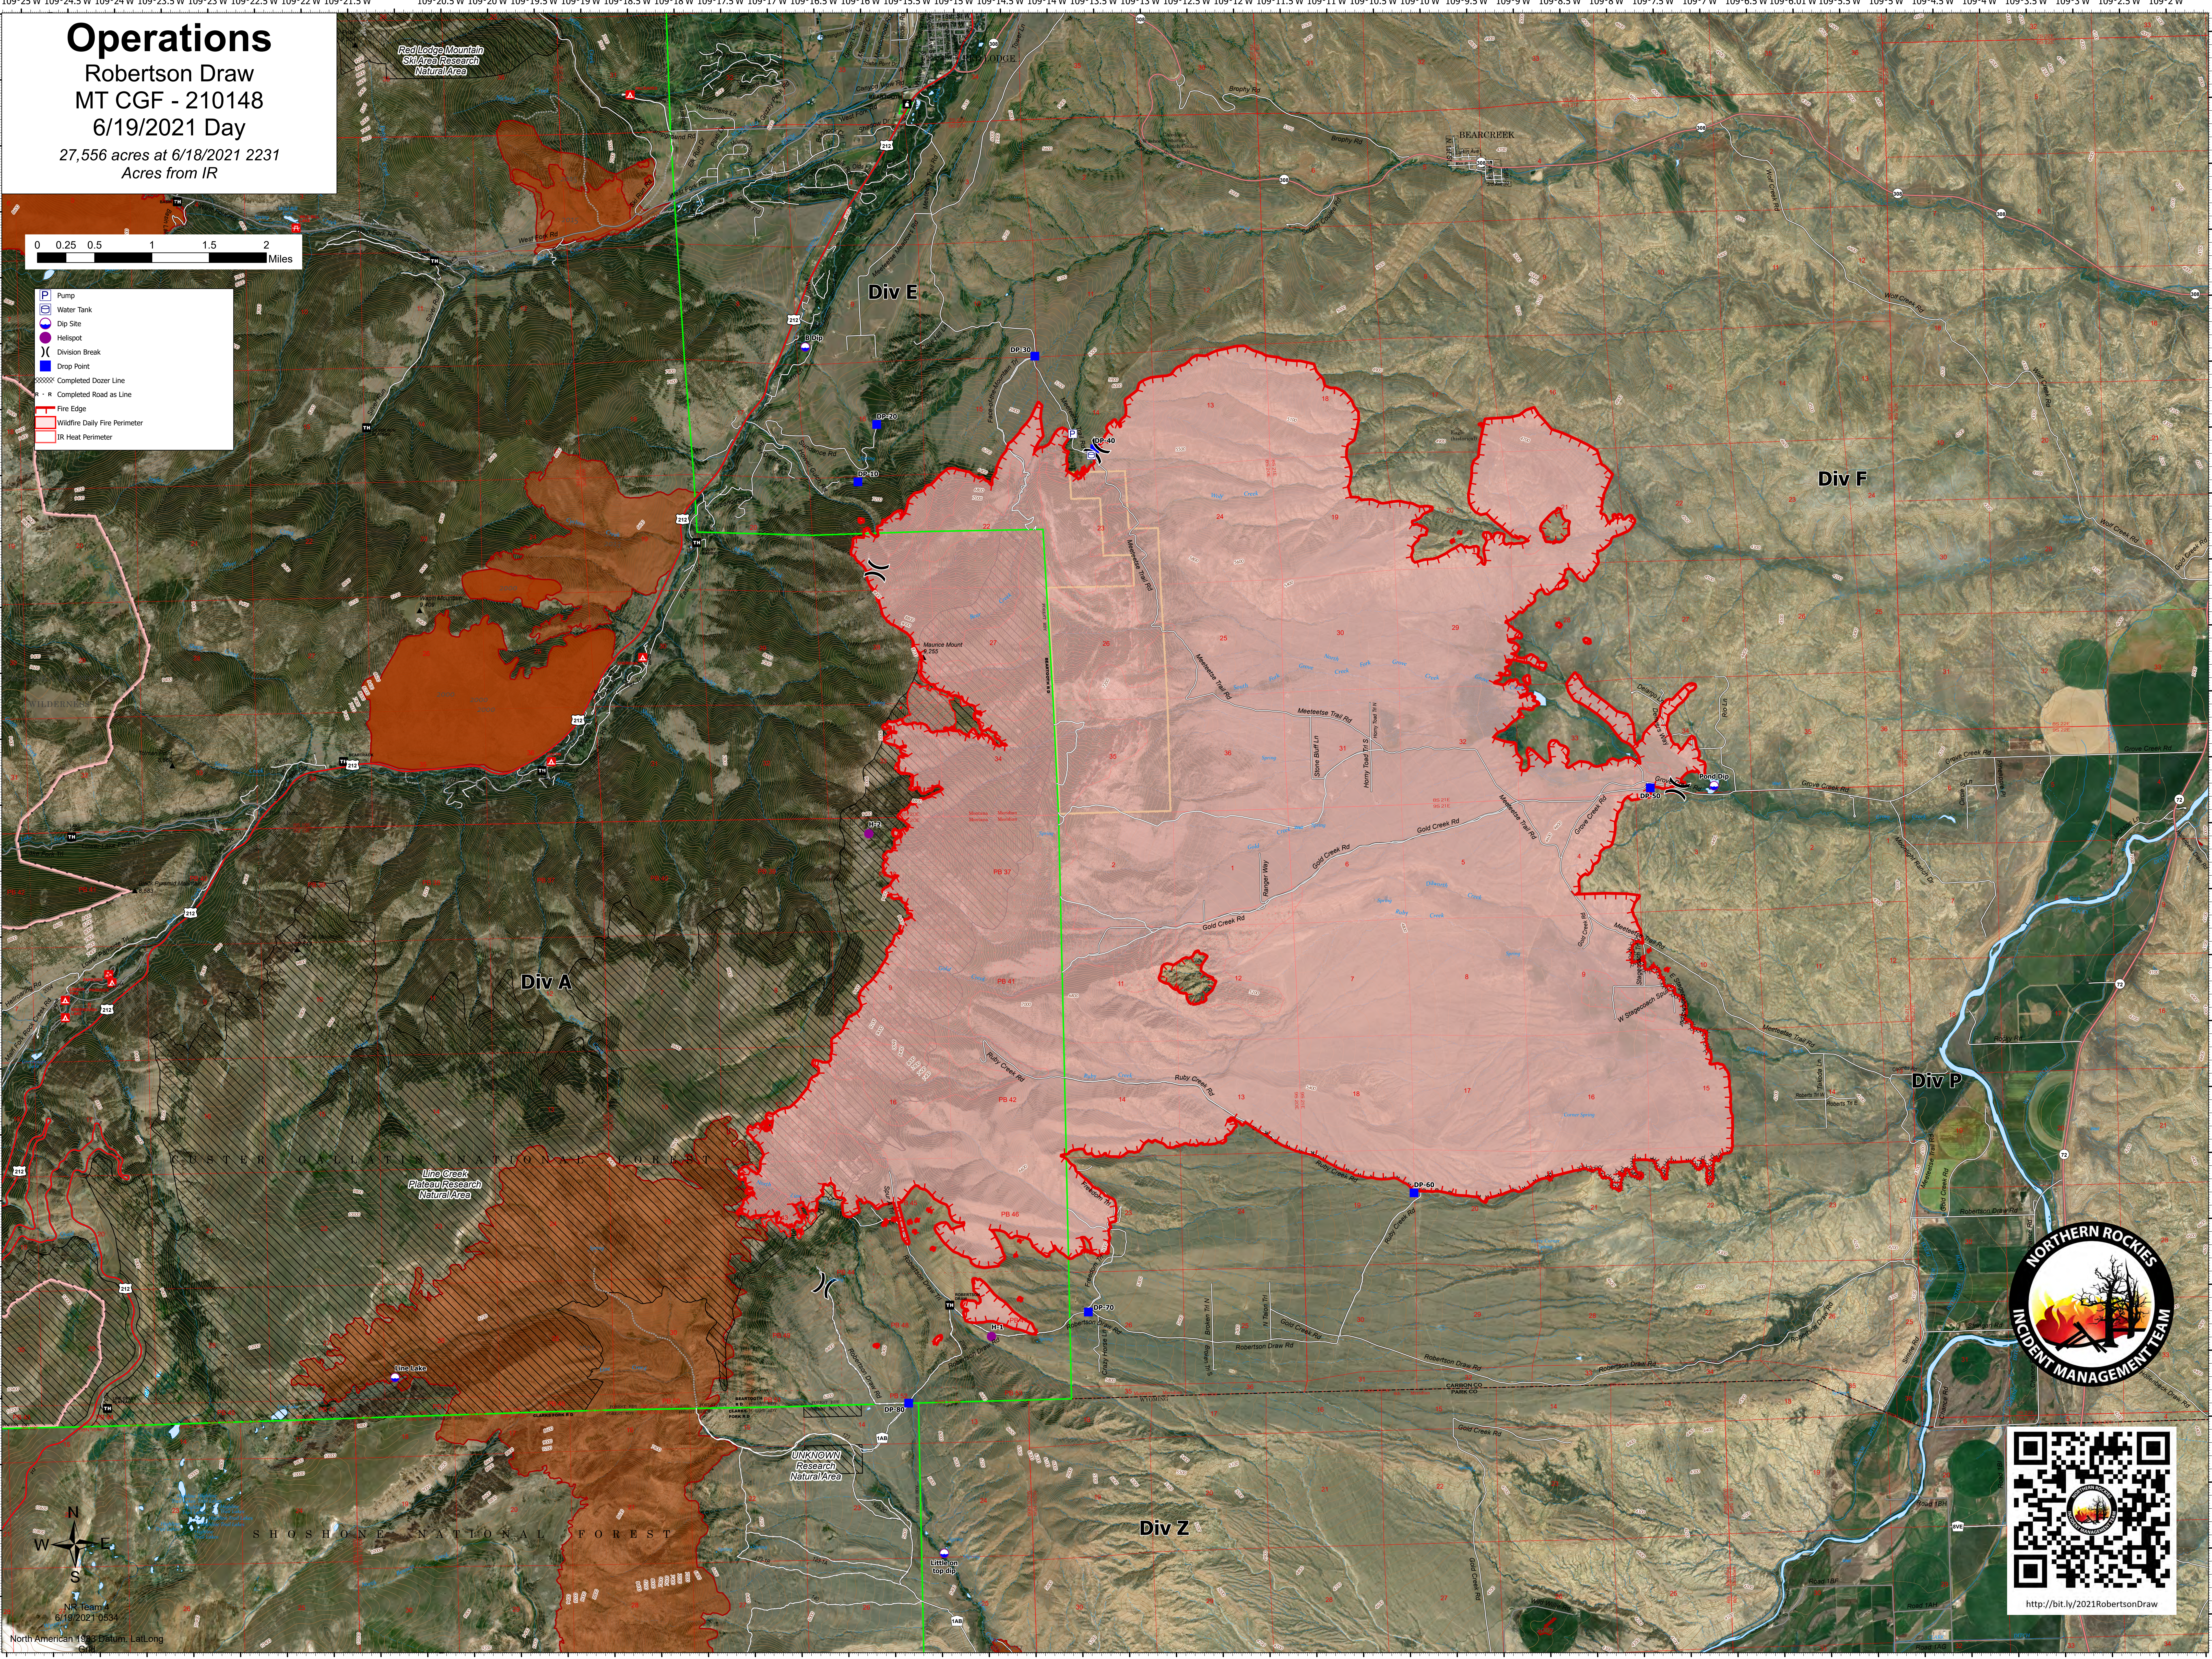

Operations

Robertson Draw
MT CGF - 210148

6/19/2021 Day

27,556 acres at 6/18/2021 2231
Acres from IR

- Pump
- Water Tank
- Dip Site
- Hellspot
- Division Break
- Drop Point
- Completed Dozer Line
- Completed Road as Line
- Fire Edge
- Wildfire Daily Fire Perimeter
- IR Heat Perimeter

NR Team
6/19/2021 0534
North American 1983 Datum, Lat/Long

<http://bit.ly/2021RobertsonDraw>