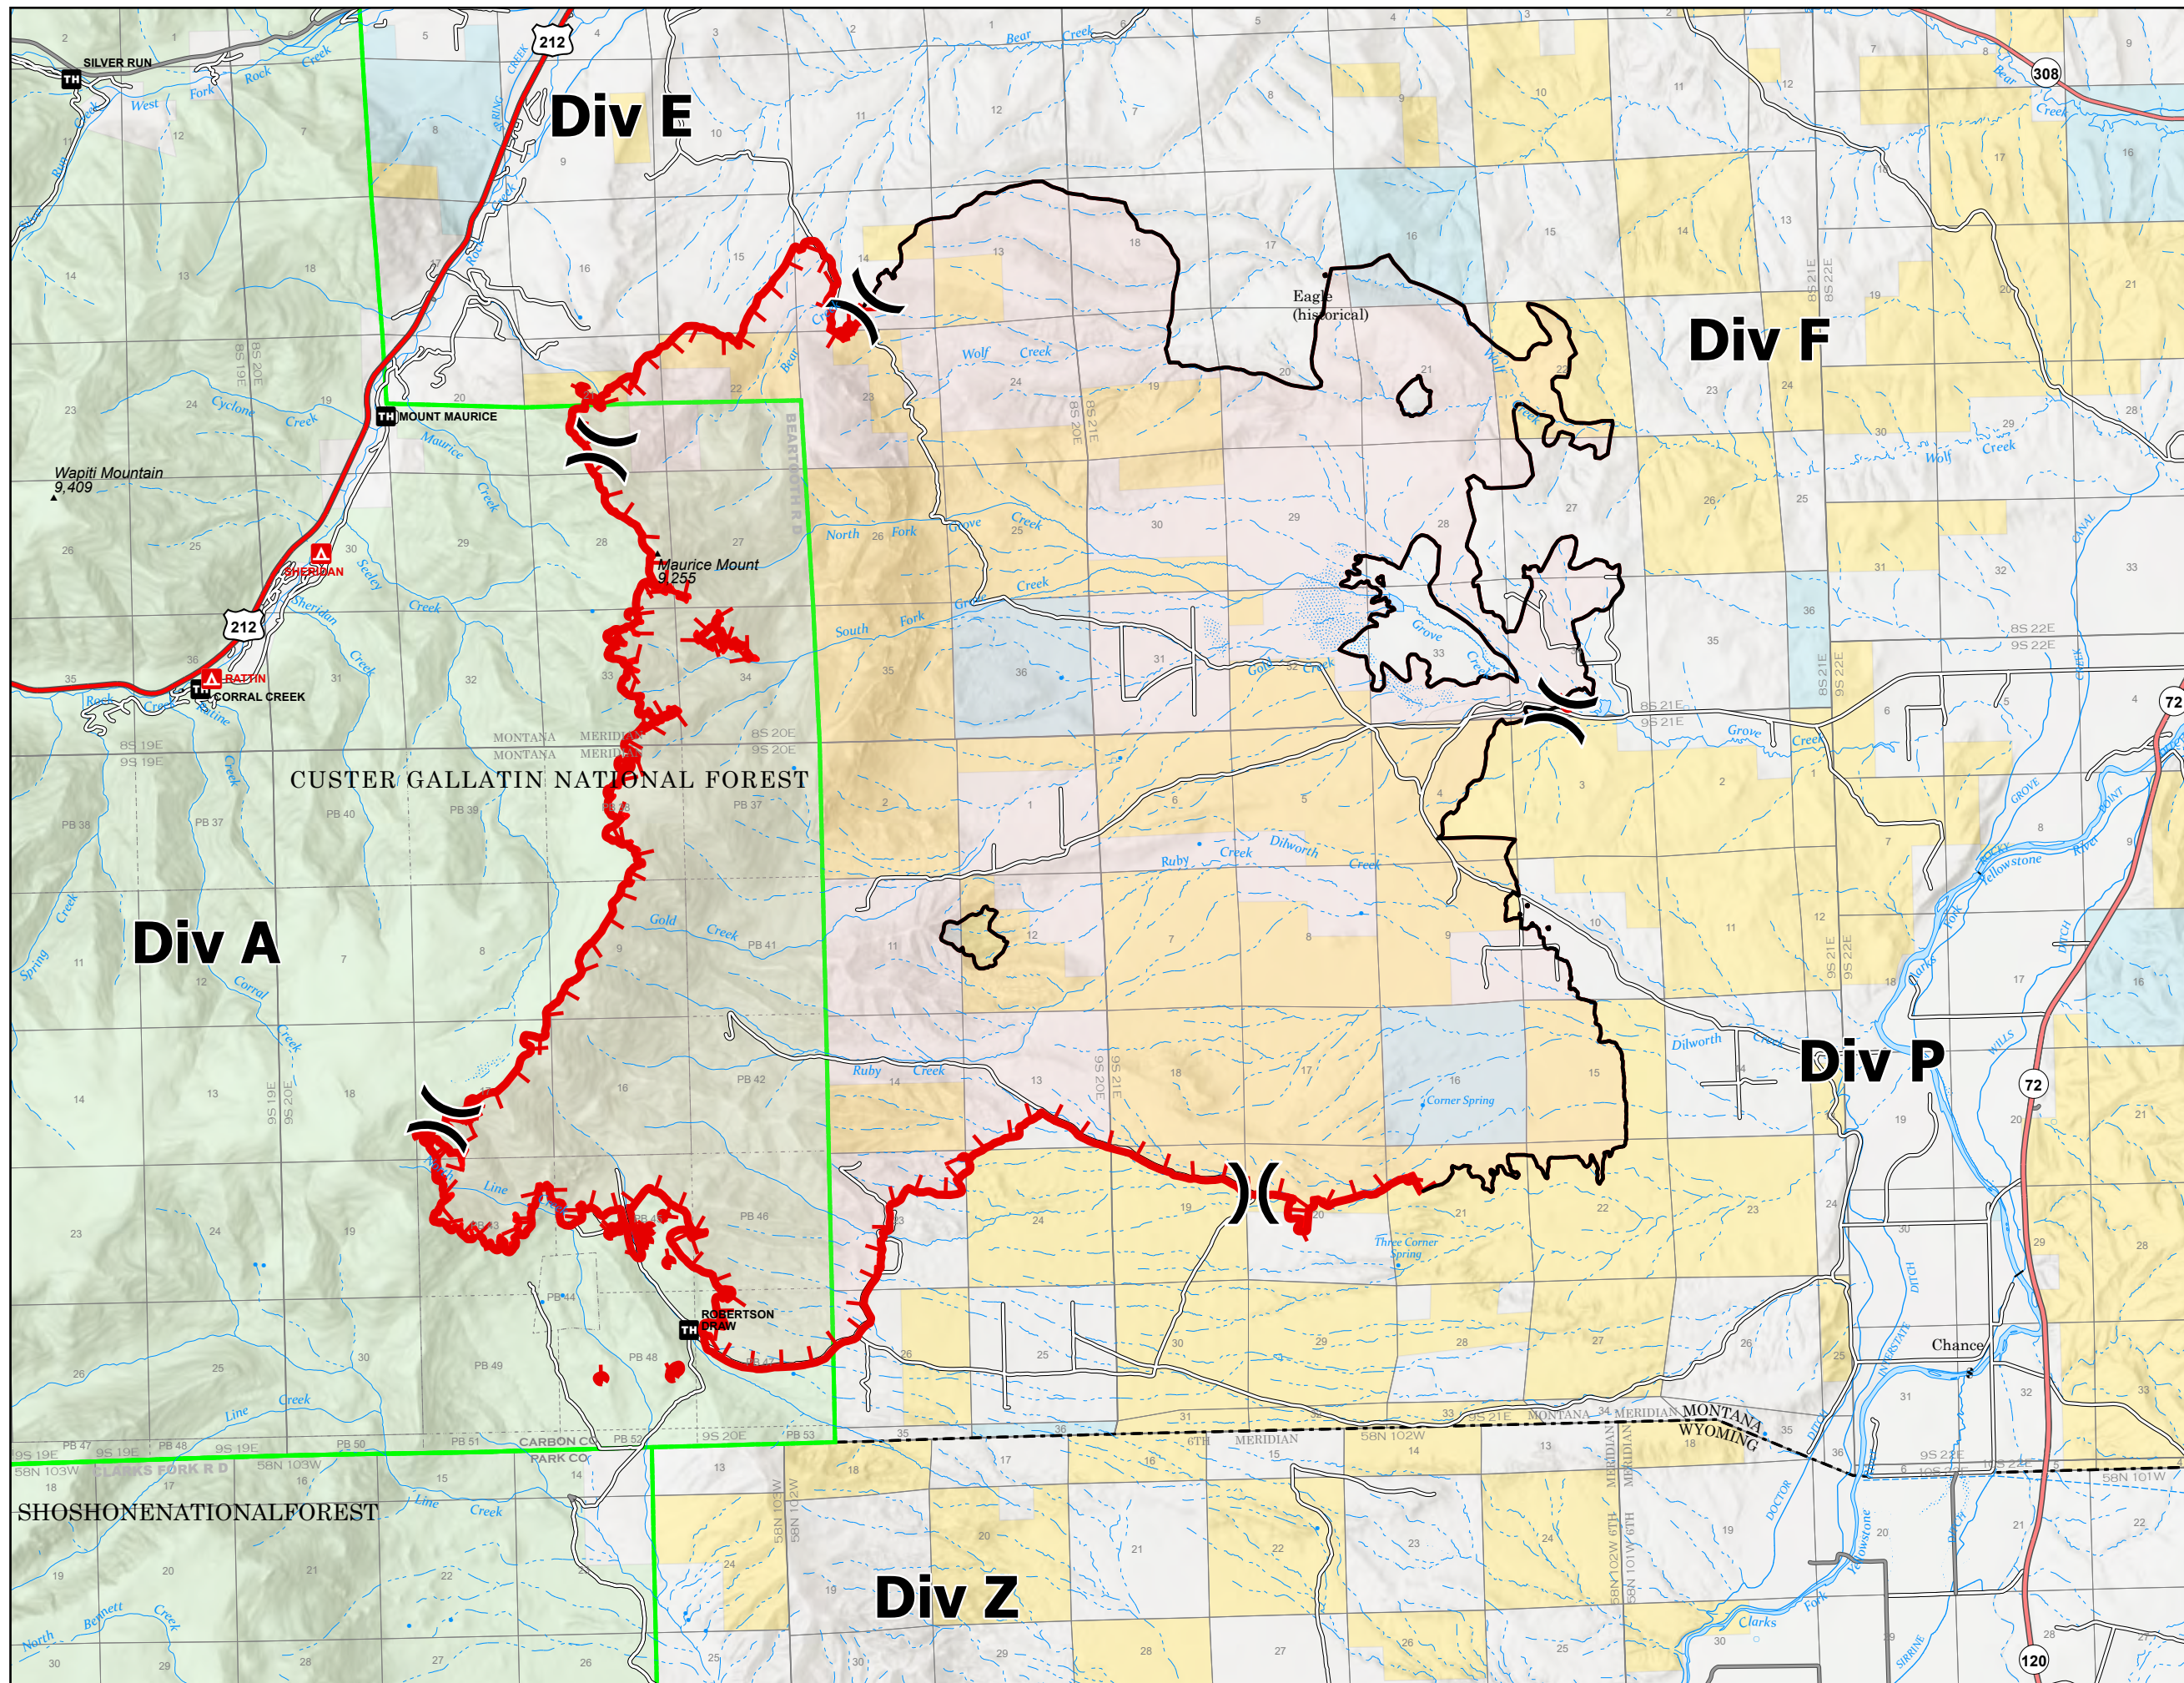

Ownership

Robertson Draw
MT CGF 210148
6/21/2021

29,474 acres at 6/19/2021 2142

- Fire Edge
- Contained Line
- Wildfire Daily Fire Perimeter

Ownership

- State
- USFS
- BLM
- Private

Ownership	Acres
Private	10,262
BLM	10,806
State	1,436
USFS	6,915

NR Team 4
6/21/2021 0921

North American 1983 Datum. LatLong Grid