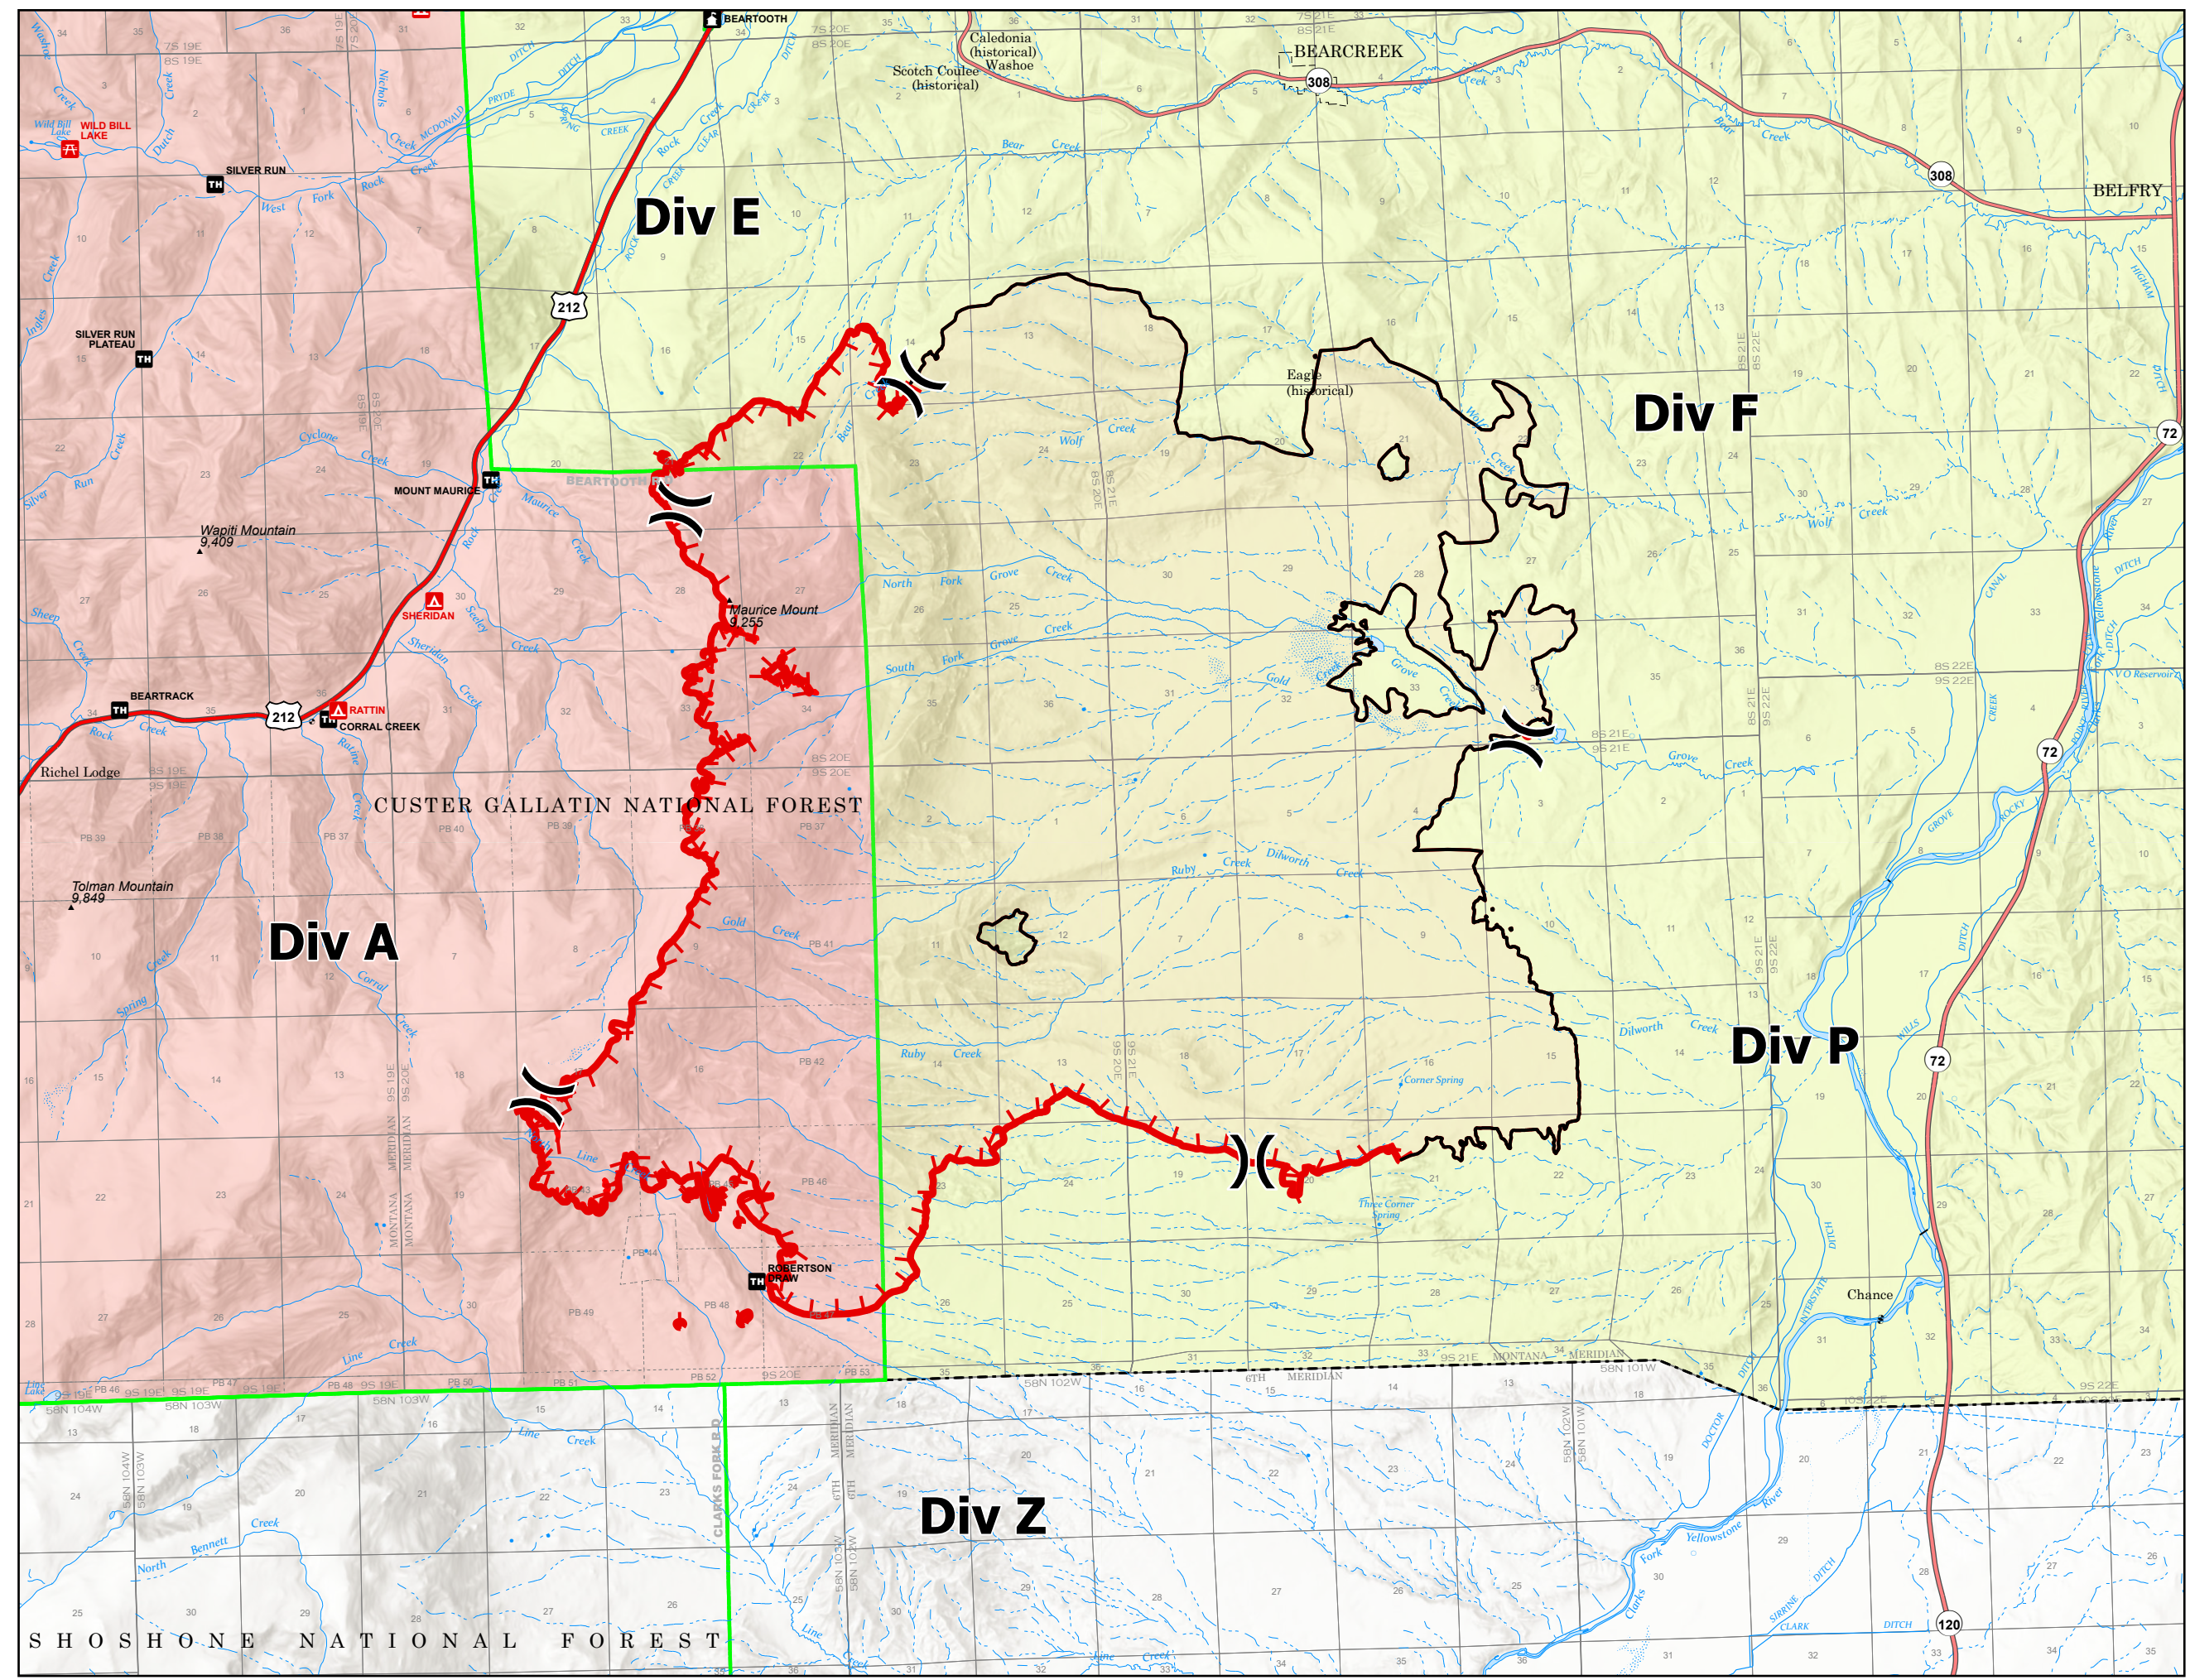

# Protection

Robertson Draw  
MT CGF 210148  
6/21/2021

29,474 acres at 6/19/2021 2142  
Acres from IR

- Fire Edge
- Contained Line
- Wildfire Daily Fire Perimeter
- Billings BLM
- Custer Gallatin NF

Protection	Acres
Billings BLM	22,344
Custer Gallatin NF	7,075

NR Team 4  
6/21/2021 0934

North American 1983 Datum. LatLong Grid