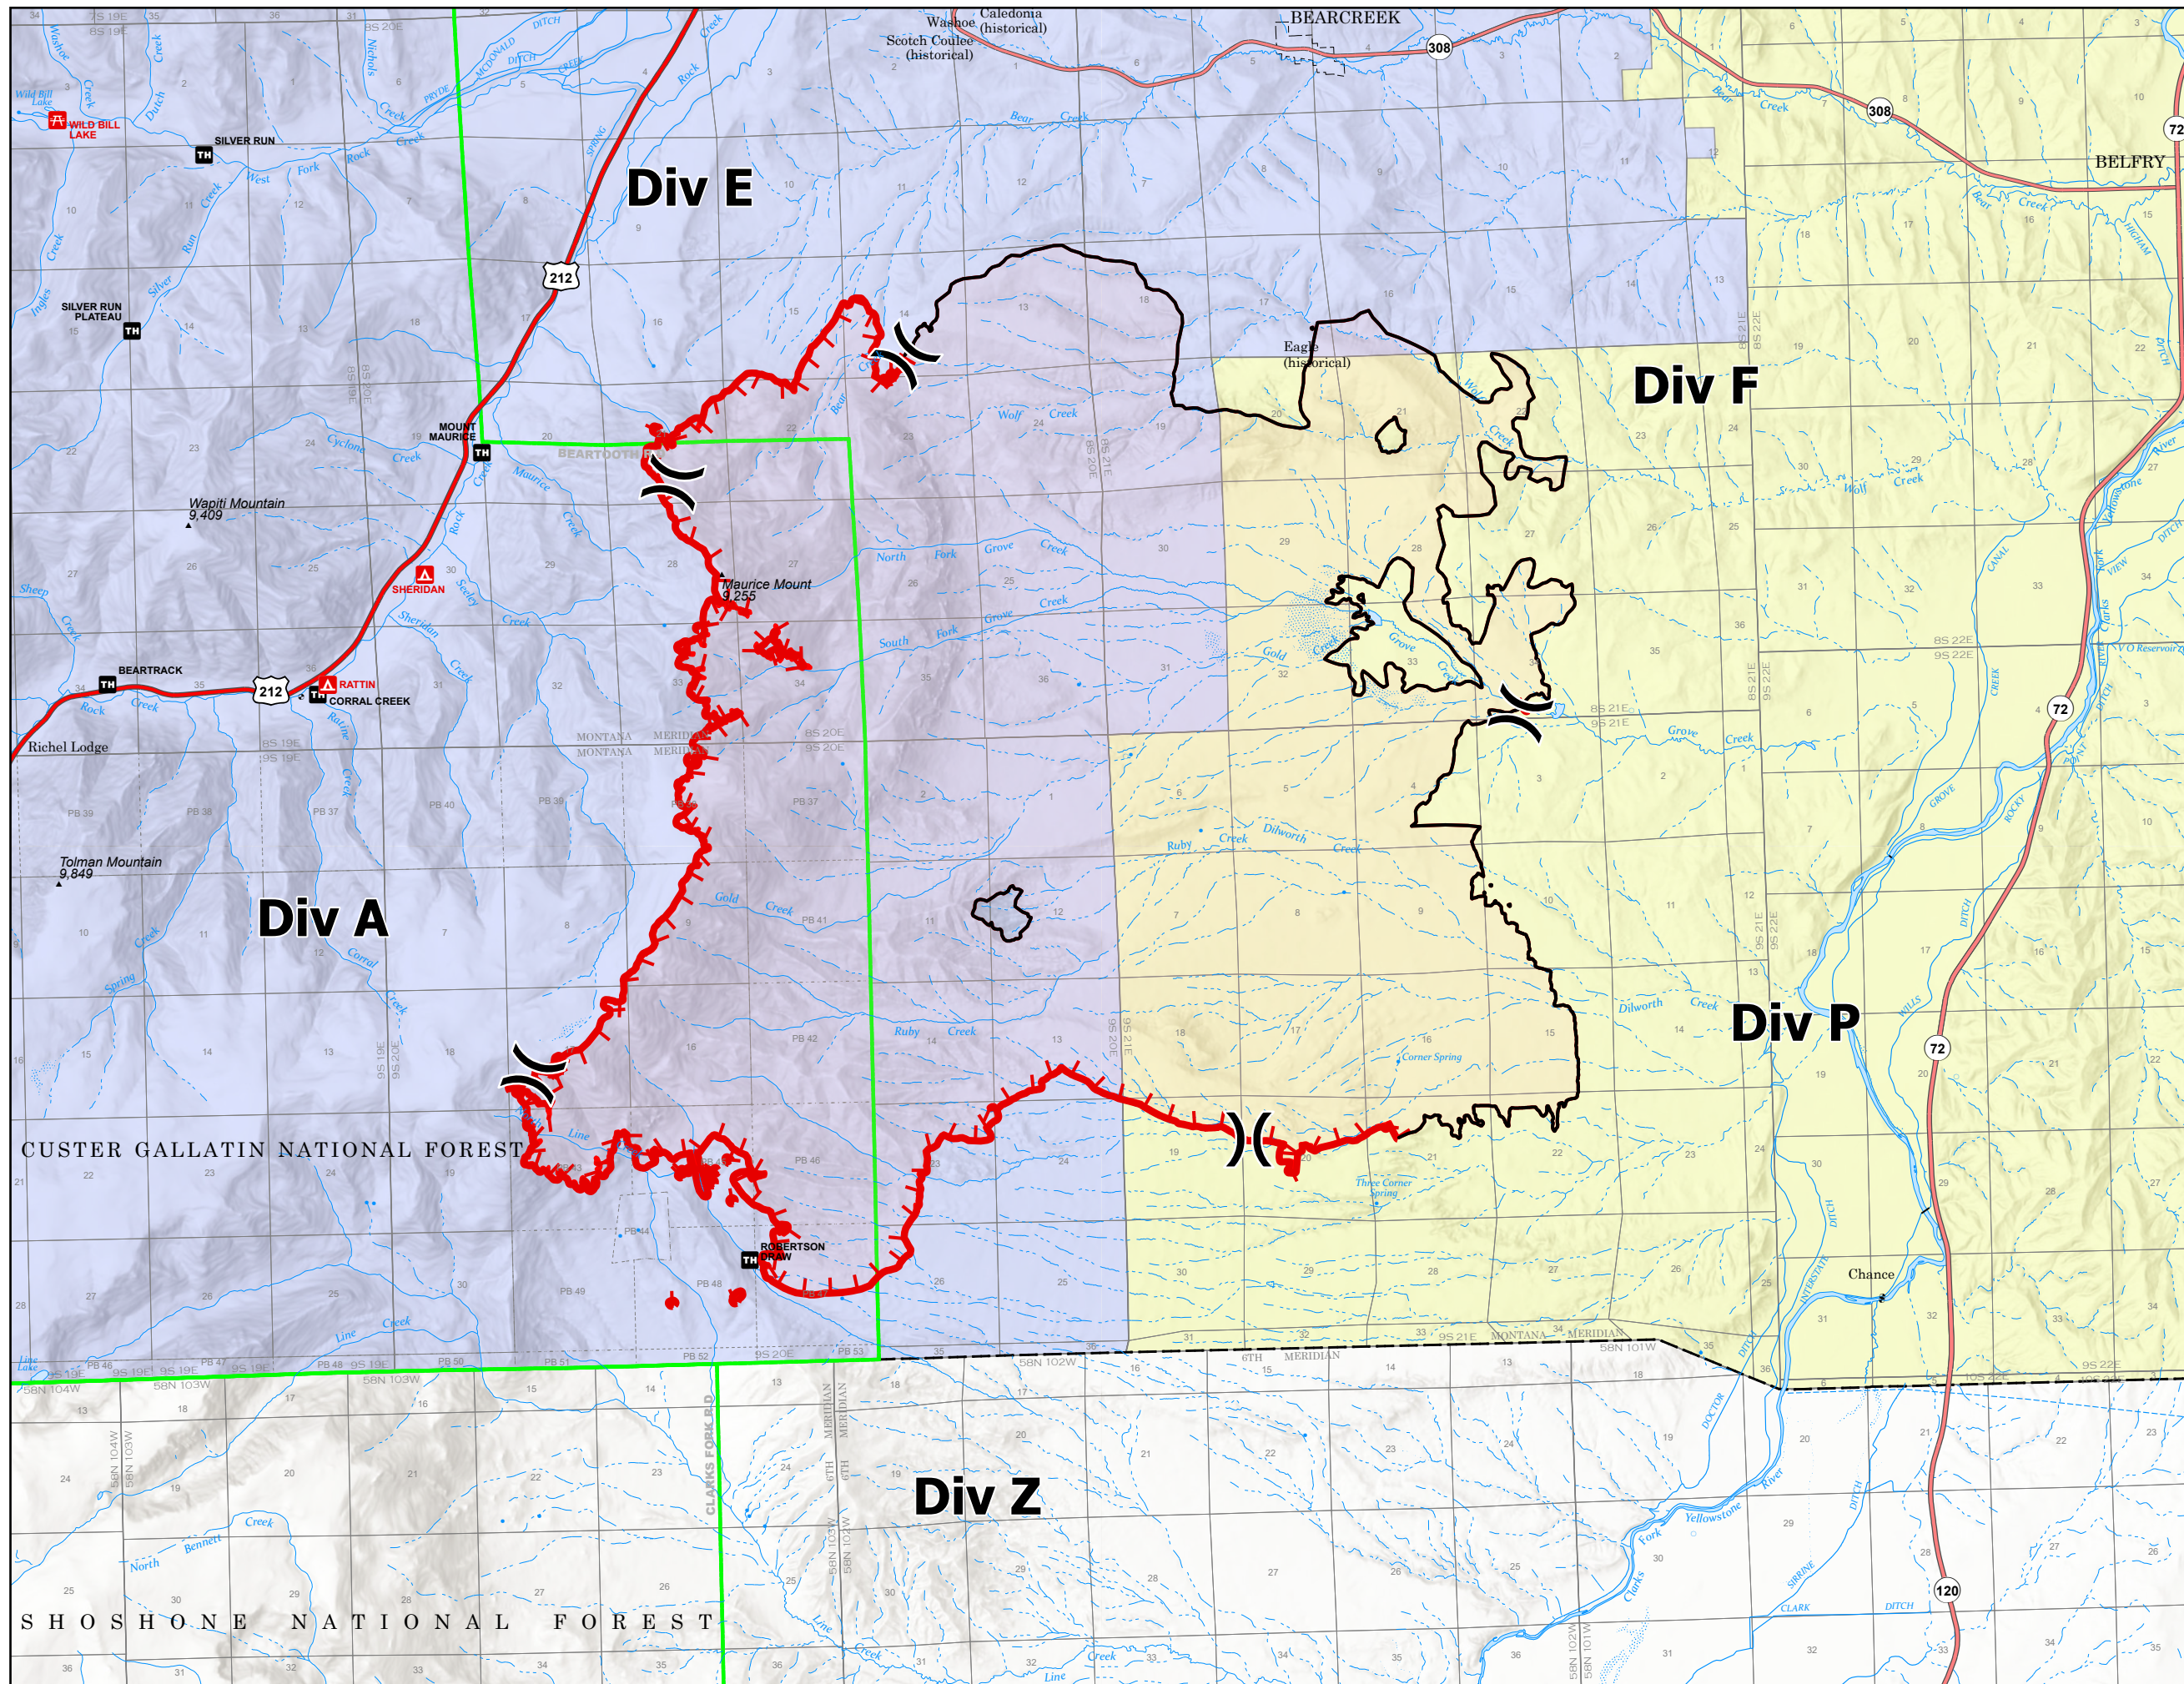

RFD

Robertson Draw
MT CGF 210148
6/21/2021

29,474 acres at 6/19/2021 2142
Acres from IR

- Fire Edge
- Contained Line
- Wildfire Daily Fire Perimeter
- Belfrey RFD#9
- Red Lodge RFD#7

RFD	Acres
Red Lodge RFD#7	18,812
Belfrey RFD#9	10,607

NR Team 4
6/21/2021 0949

North American 1983 Datum. LatLong Grid