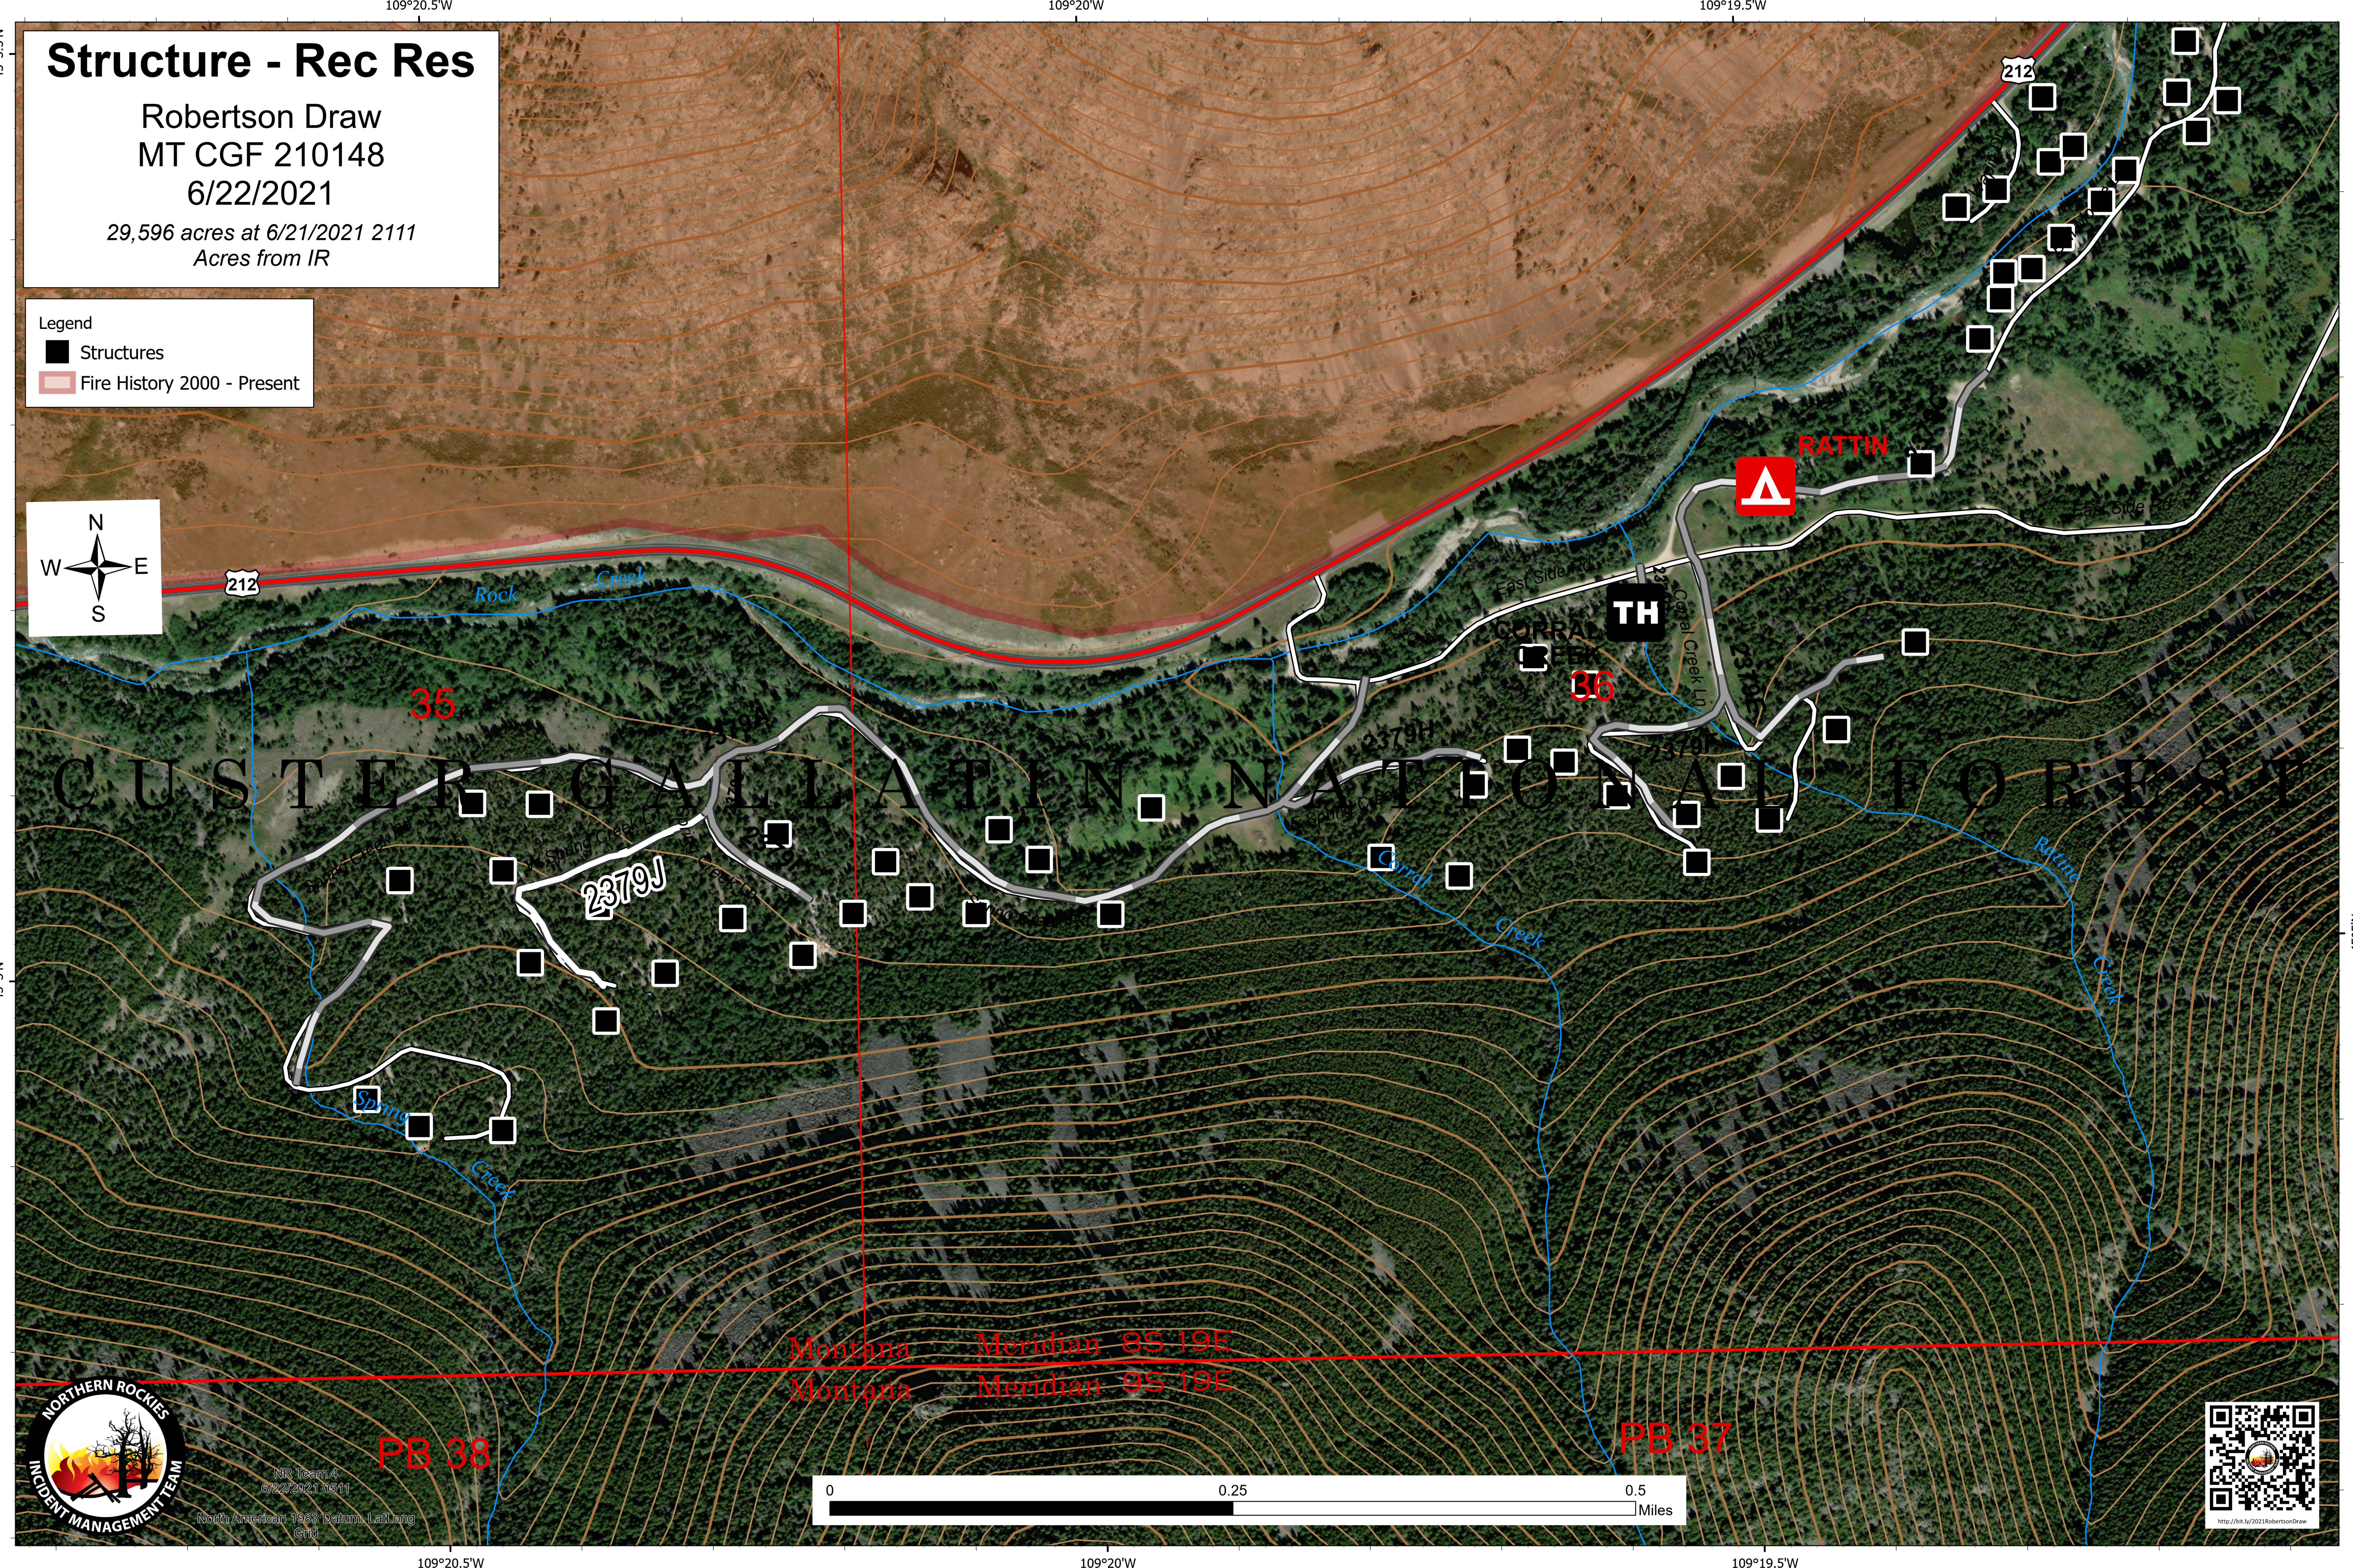

Structure - Rec Res

Robertson Draw
MT CGF 210148
6/22/2021

29,596 acres at 6/21/2021 2111
Acres from IR

Legend

- Structures
- Fire History 2000 - Present

NR Team 4
6/22/2021 0611

North American 1983 Datum, Lat/Long
Grid

PB 38

PB 37

<http://7th-hj/2021/RobertsonDraw>