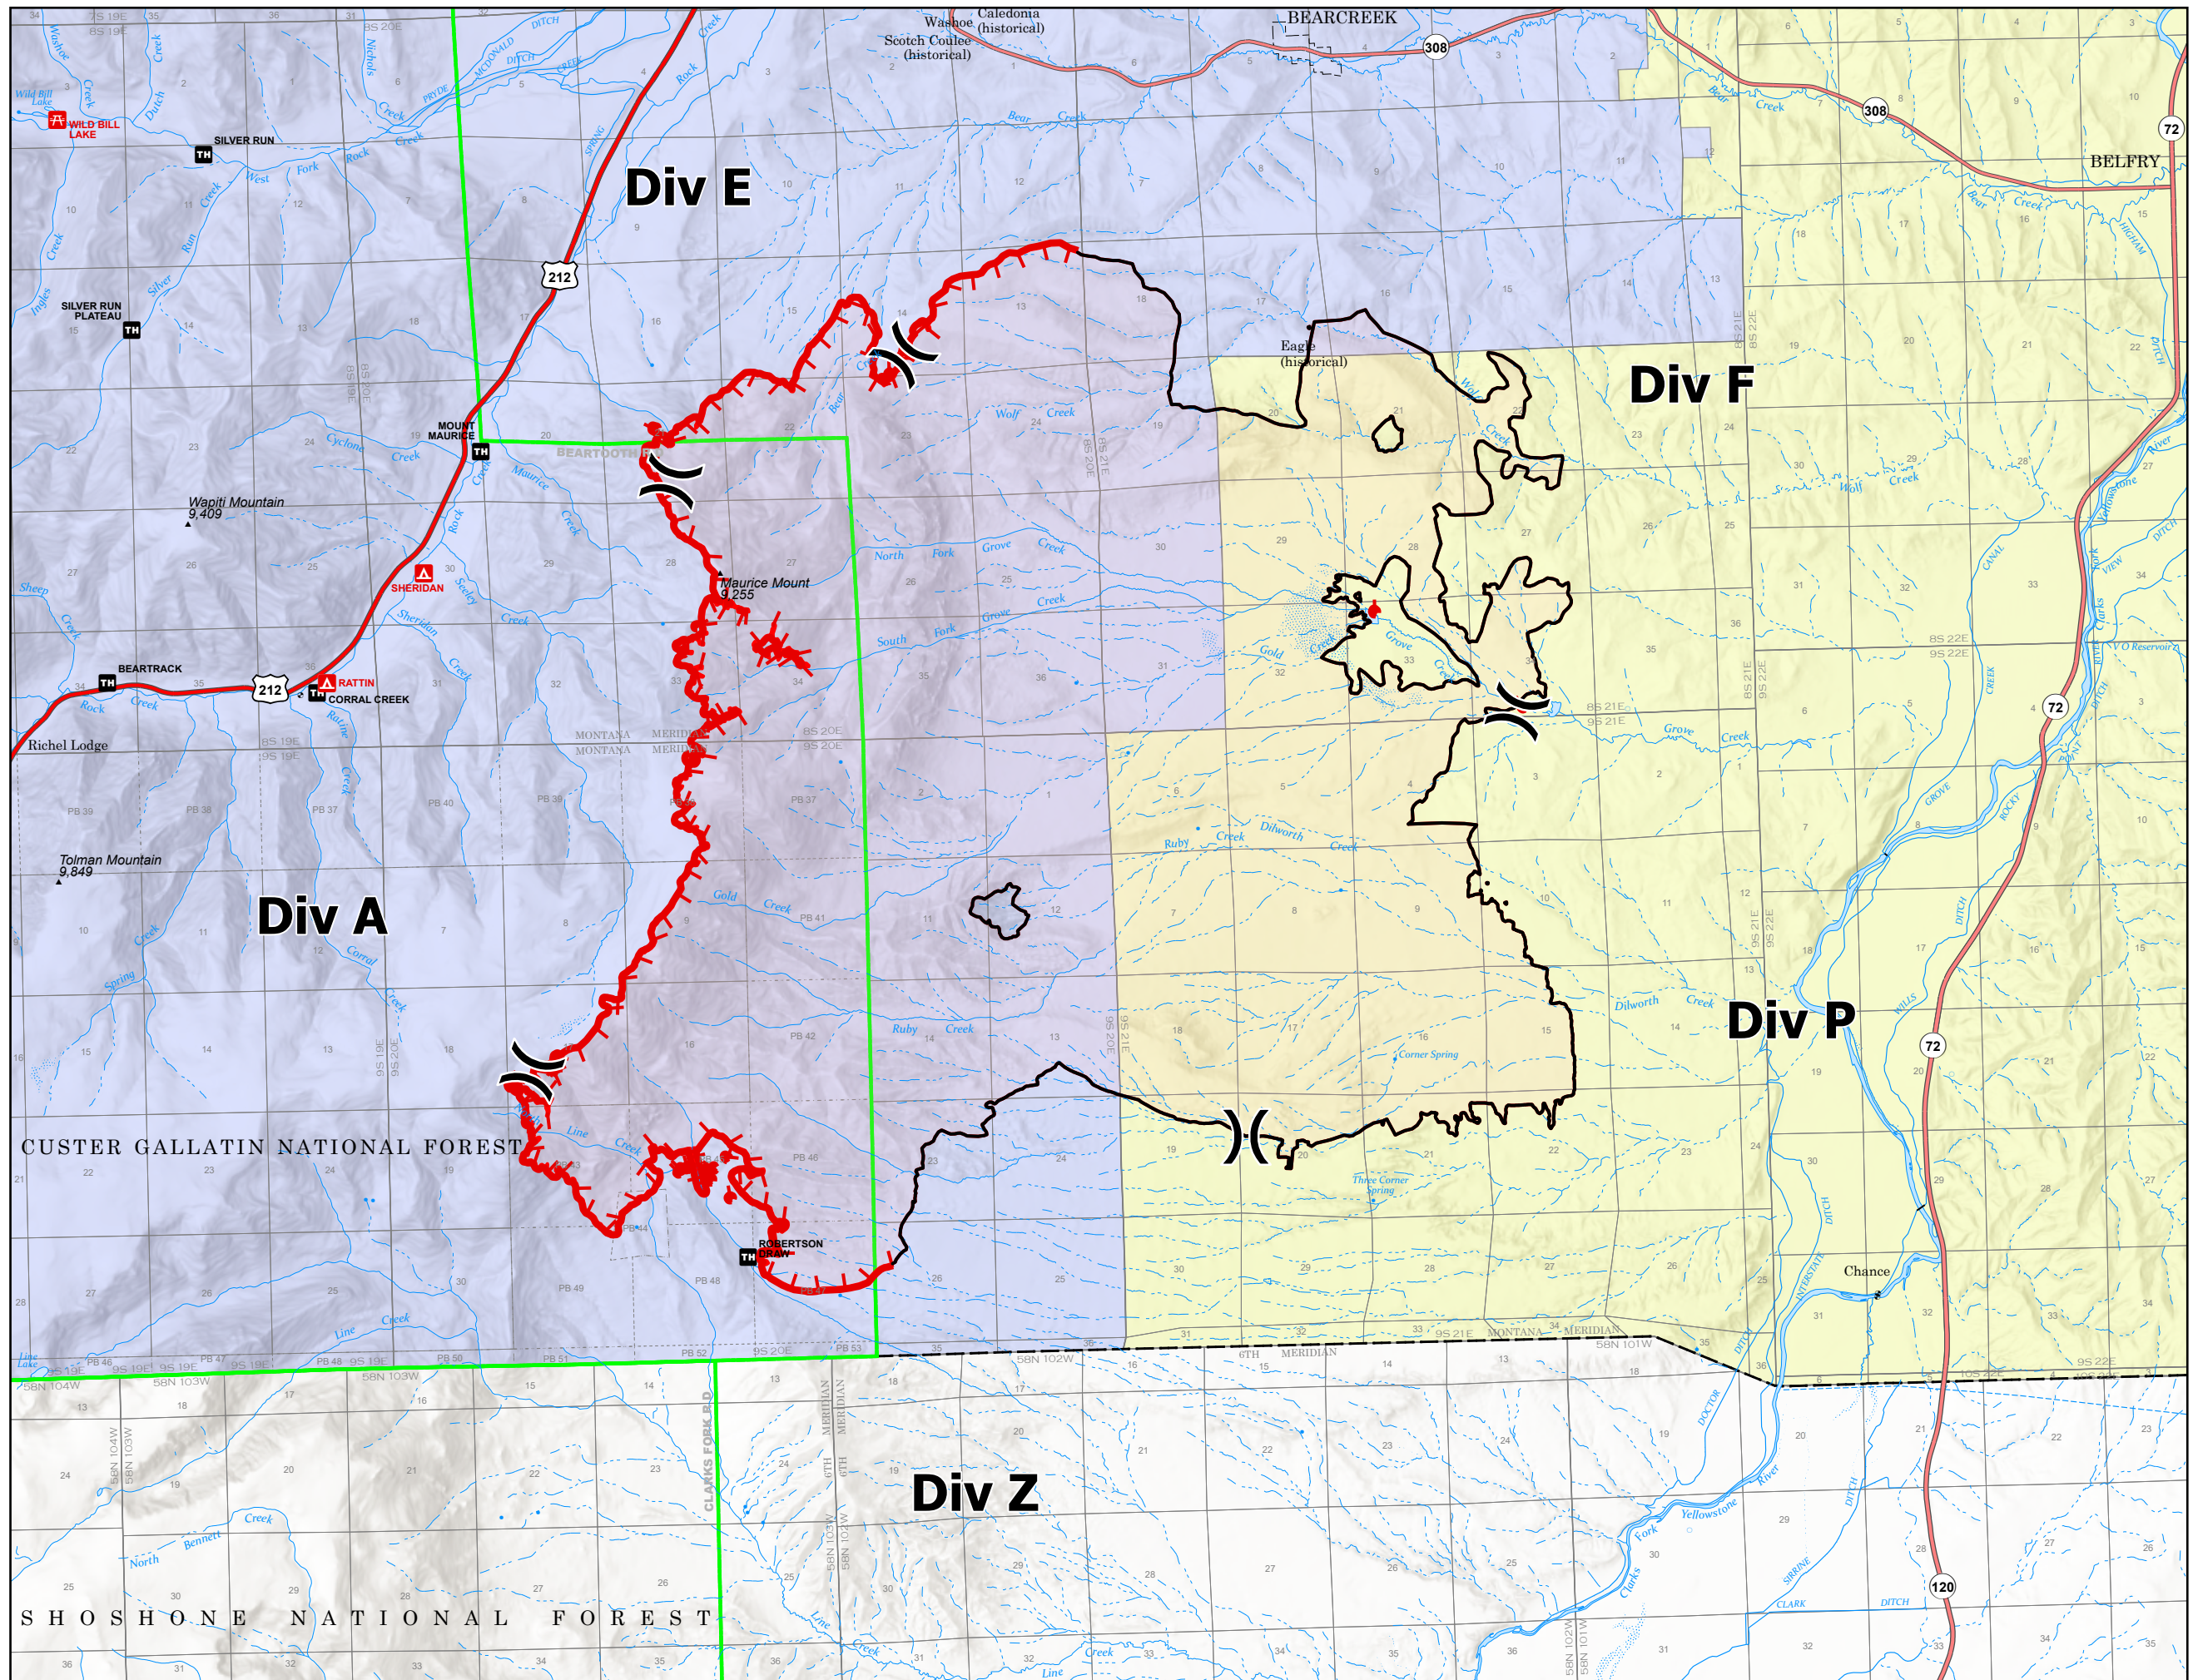

# RFD

Robertson Draw  
MT CGF 210148  
6/22/2021

29,596 acres at 6/21/2021 2111  
Acres from IR

- Fire Edge
- Contained Line
- Wildfire Daily Fire Perimeter
- Belfrey RFD#9
- Red Lodge RFD#7

RFD	Acres
Red Lodge RFD#7	18,989
Belfrey RFD#9	10,607

NR Team 4  
6/22/2021 1215

North American 1983 Datum. LatLong Grid