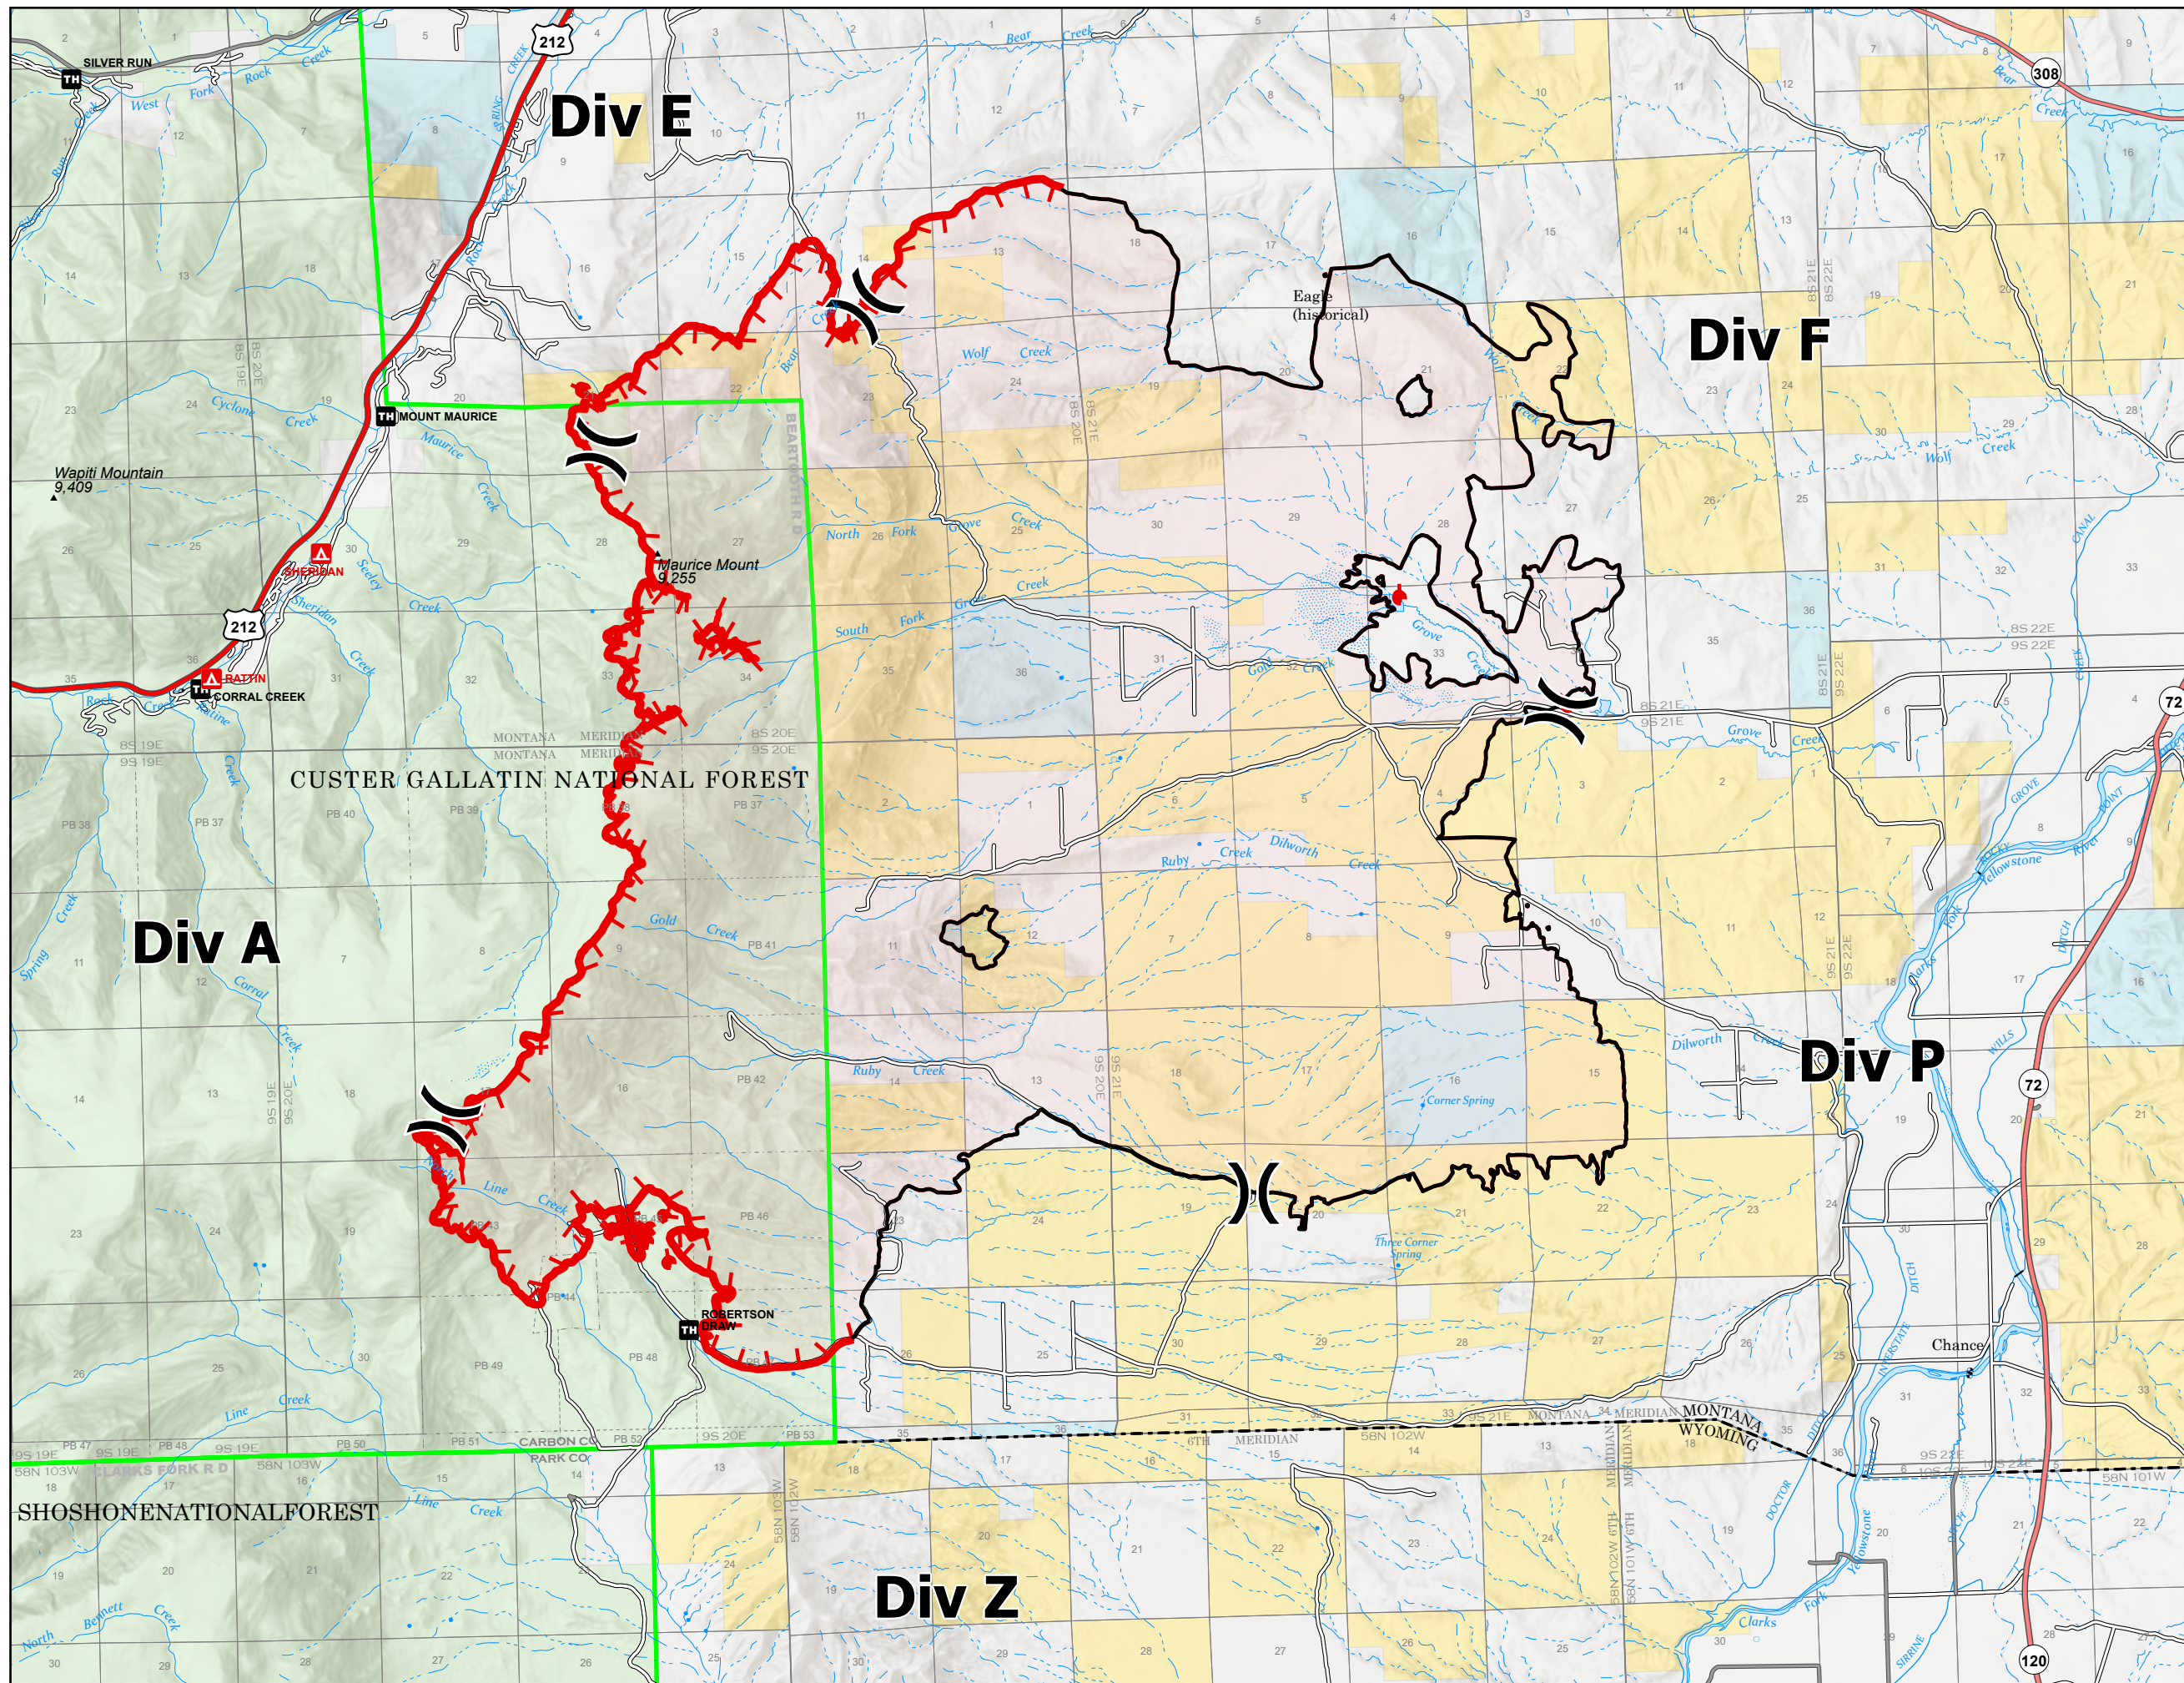

Ownership

Robertson Draw
MT CGF 210148
6/22/2021

29,596 acres at 6/21/2021 2111

- Fire Edge
- Contained Line
- Wildfire Daily Fire Perimeter

Ownership

- State
- USFS
- BLM
- Private

Ownership Acres	
Private	10,263
BLM	10,806
State	1,436
USFS	7,091

NR Team 4
6/22/2021 0947

North American 1983 Datum. LatLong Grid