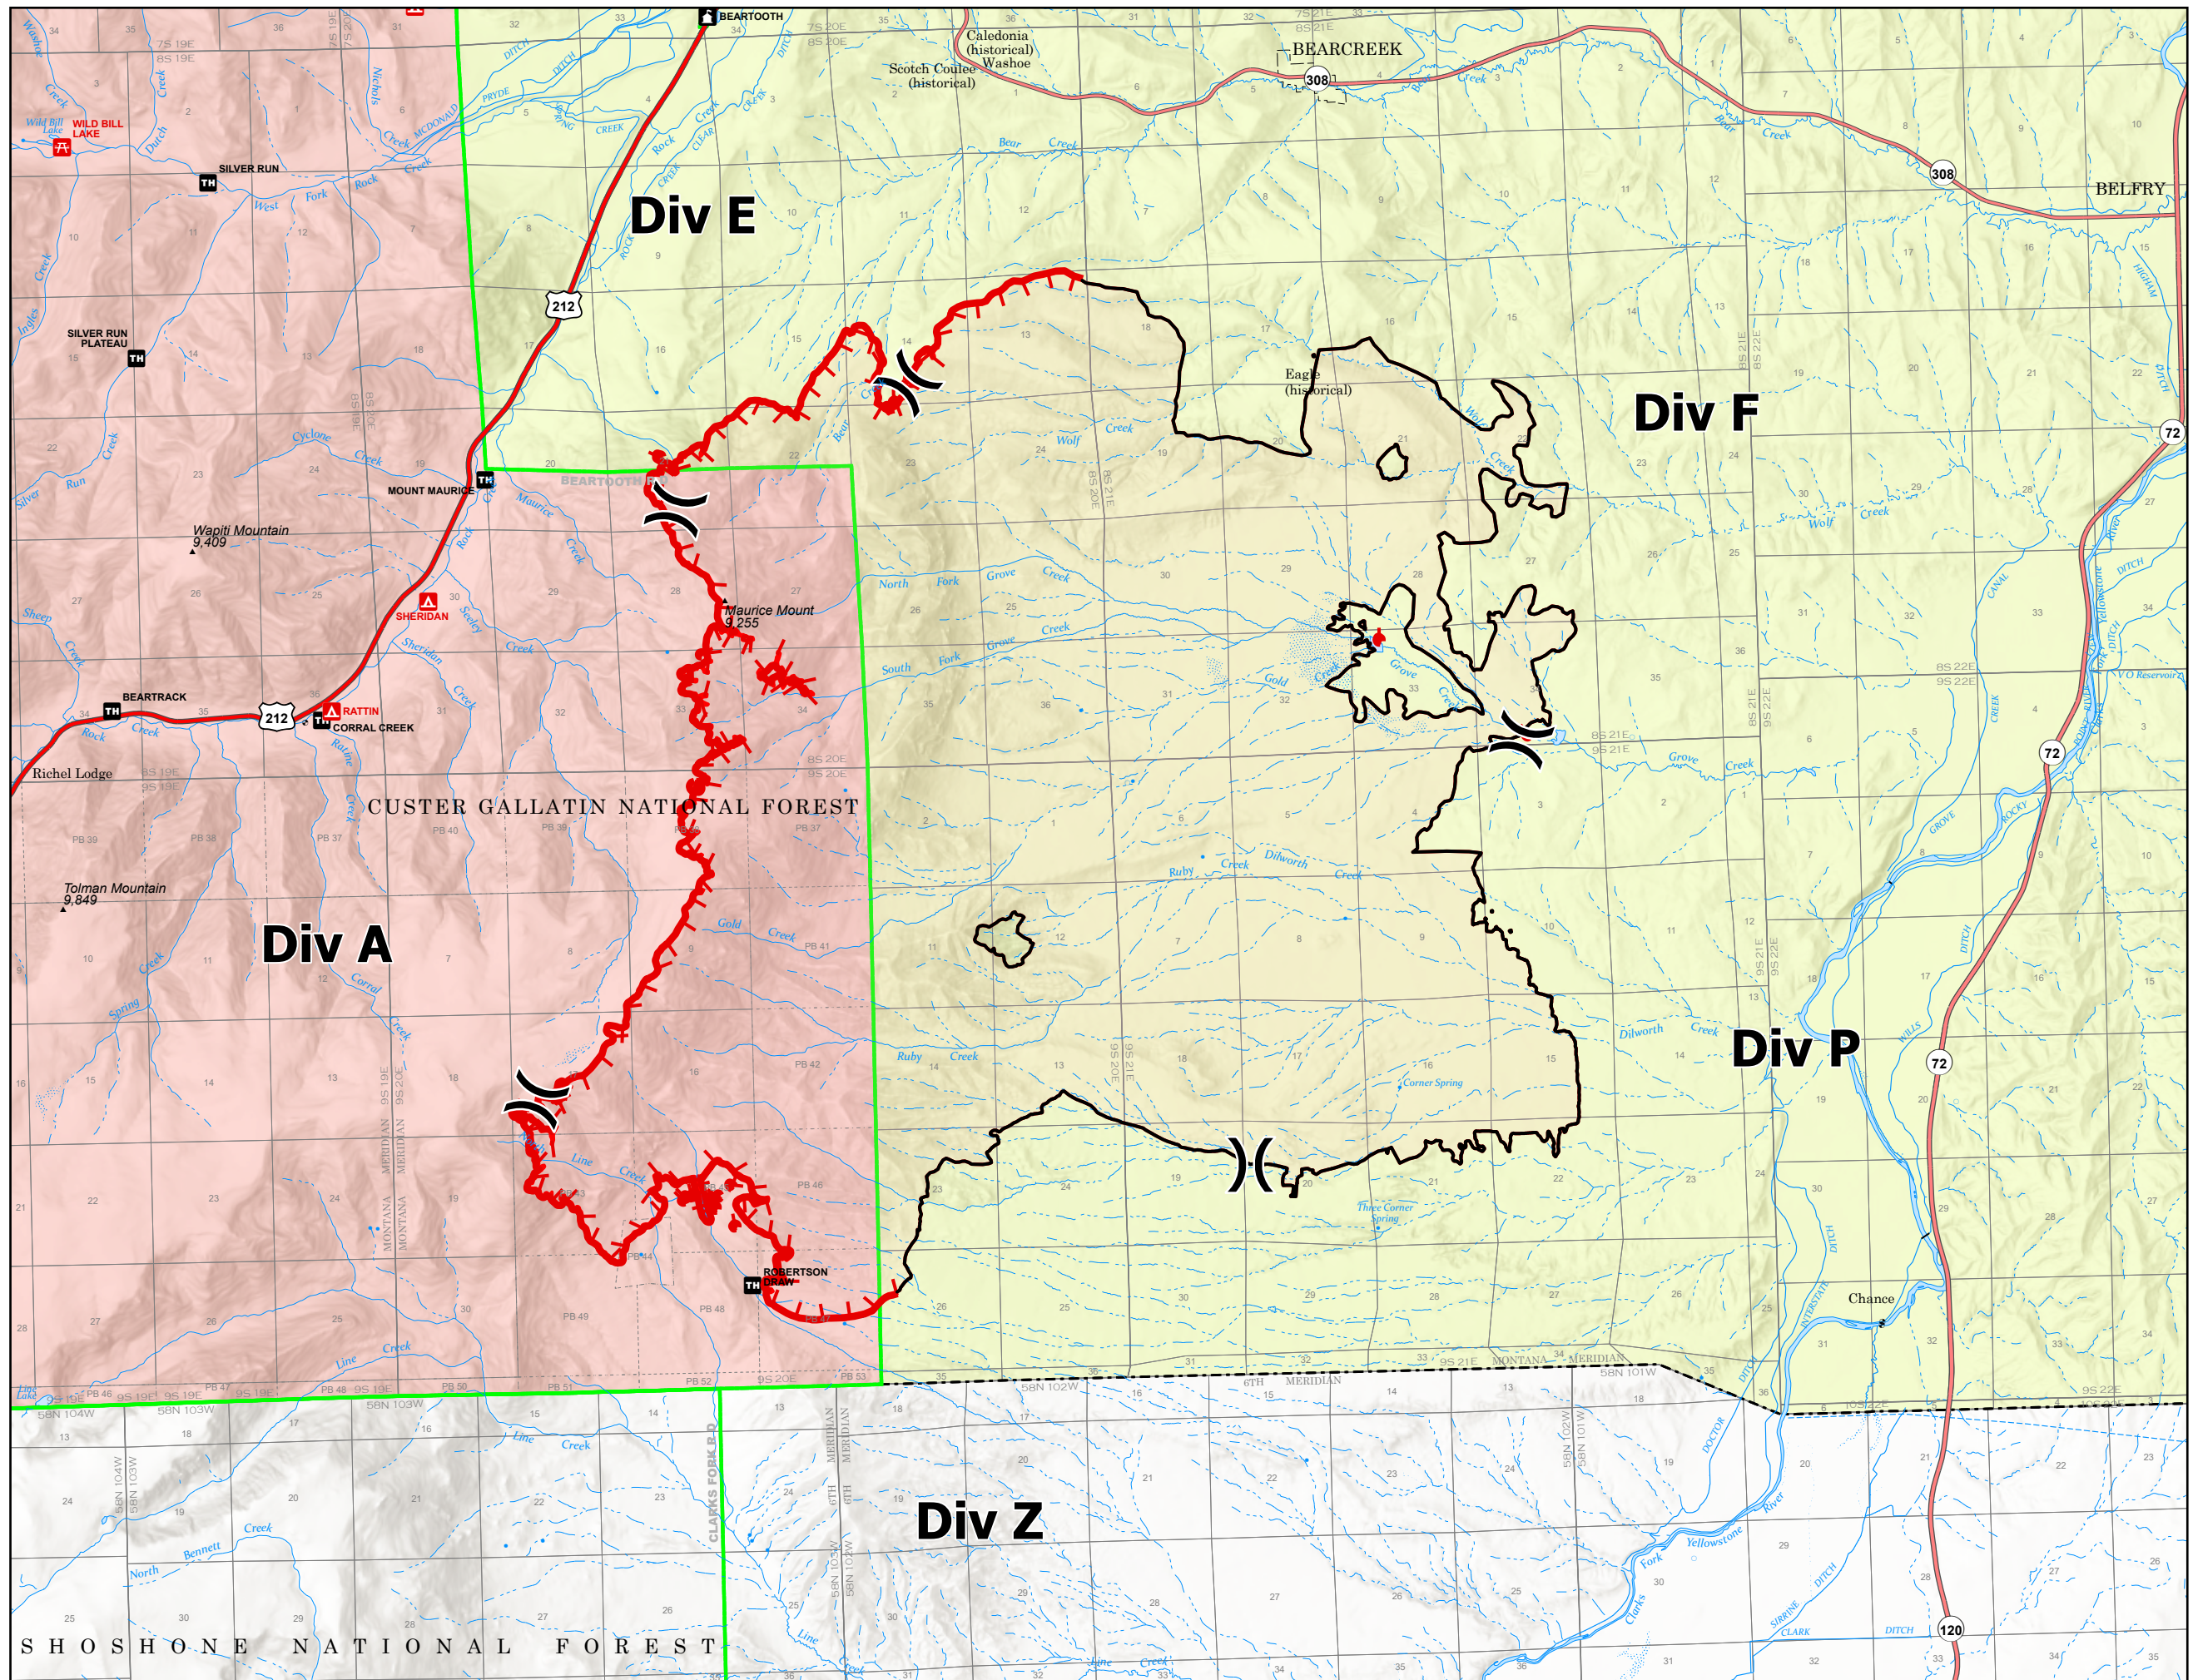

# Protection

Robertson Draw  
MT CGF 210148  
6/22/2021

29,596 acres at 6/21/2021 2111  
Acres from IR

- Fire Edge
- Contained Line
- Wildfire Daily Fire Perimeter
- Billings BLM
- Custer Gallatin NF

Protection	Acres
Billings BLM	22,344
Custer Gallatin NF	7,252

NR Team 4  
6/22/2021 1046

North American 1983 Datum. LatLong Grid