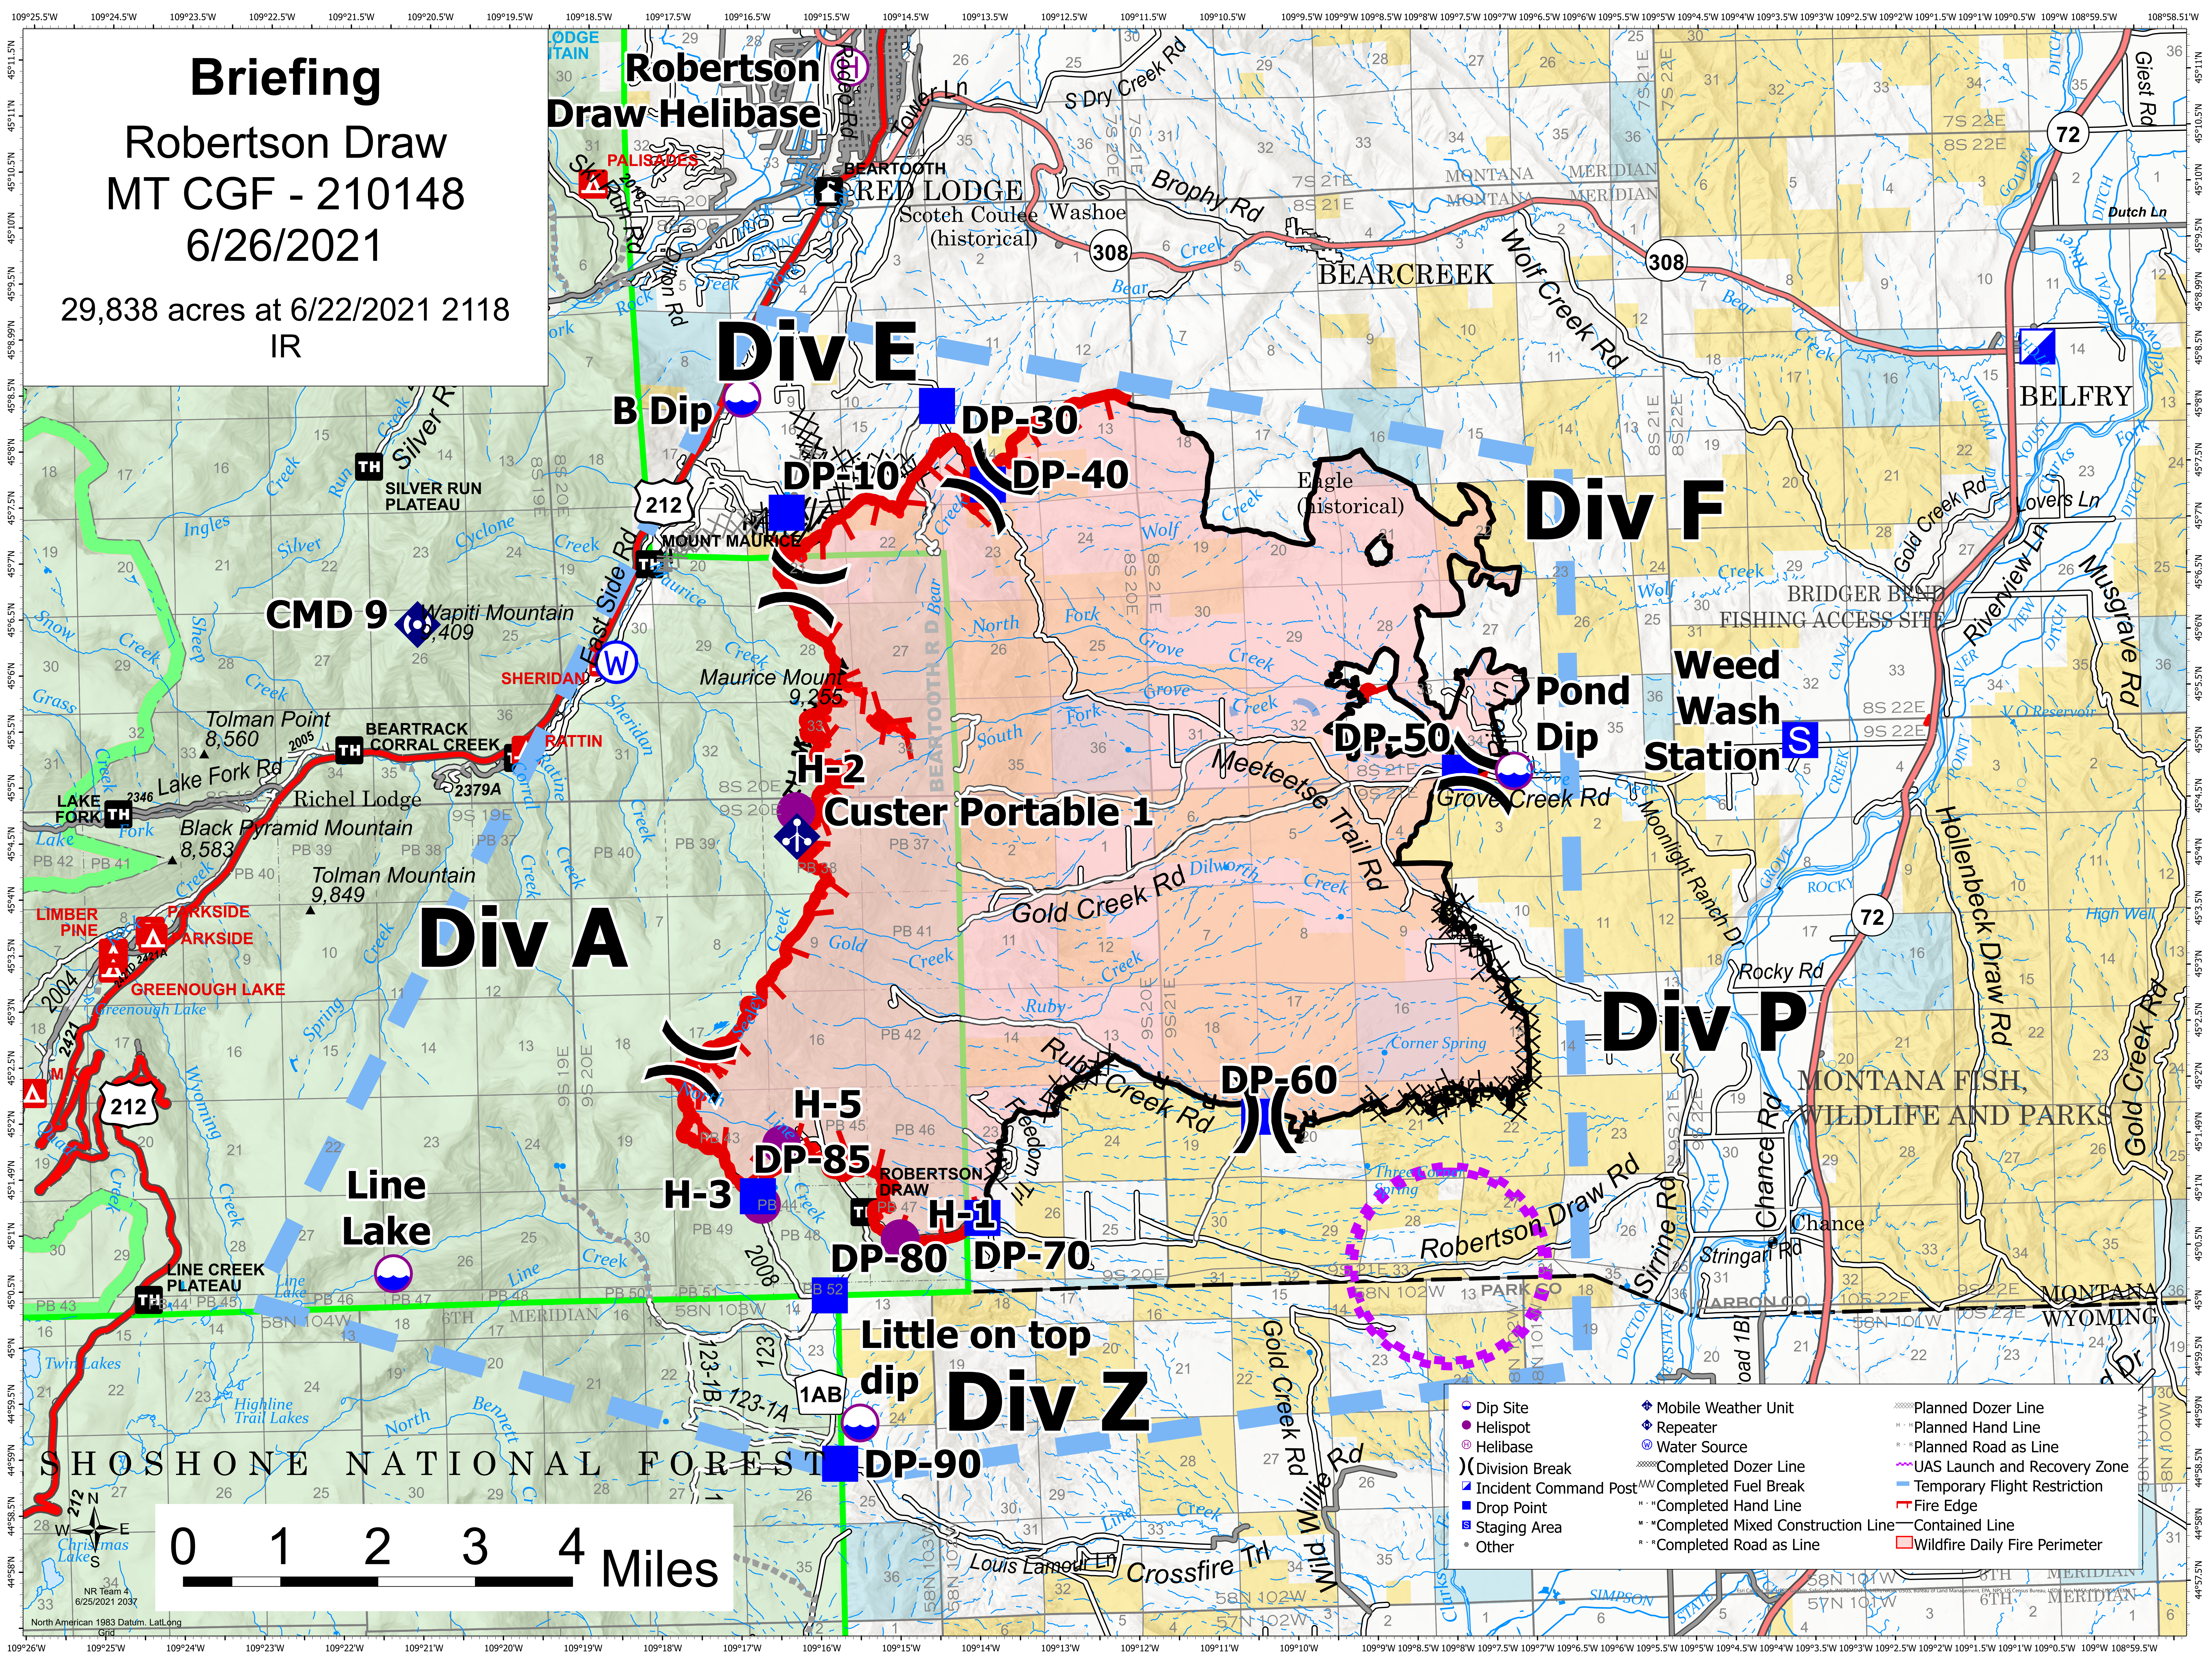

Briefing

Robertson Draw
MT CGF - 210148
6/26/2021

29,838 acres at 6/22/2021 2118
IR

CMD 9

Div A

Div E

Div F

Div P

Div Z

0 1 2 3 4 Miles

- Dip Site
- Helispot
- Helibase
- Division Break
- Incident Command Post
- Drop Point
- Staging Area
- Other
- Mobile Weather Unit
- Repeater
- Water Source
- Completed Dozer Line
- Completed Fuel Break
- Completed Hand Line
- Completed Mixed Construction Line
- Completed Road as Line
- Planned Dozer Line
- Planned Hand Line
- Planned Road as Line
- UAS Launch and Recovery Zone
- Temporary Flight Restriction
- Fire Edge
- Contained Line
- Wildfire Daily Fire Perimeter