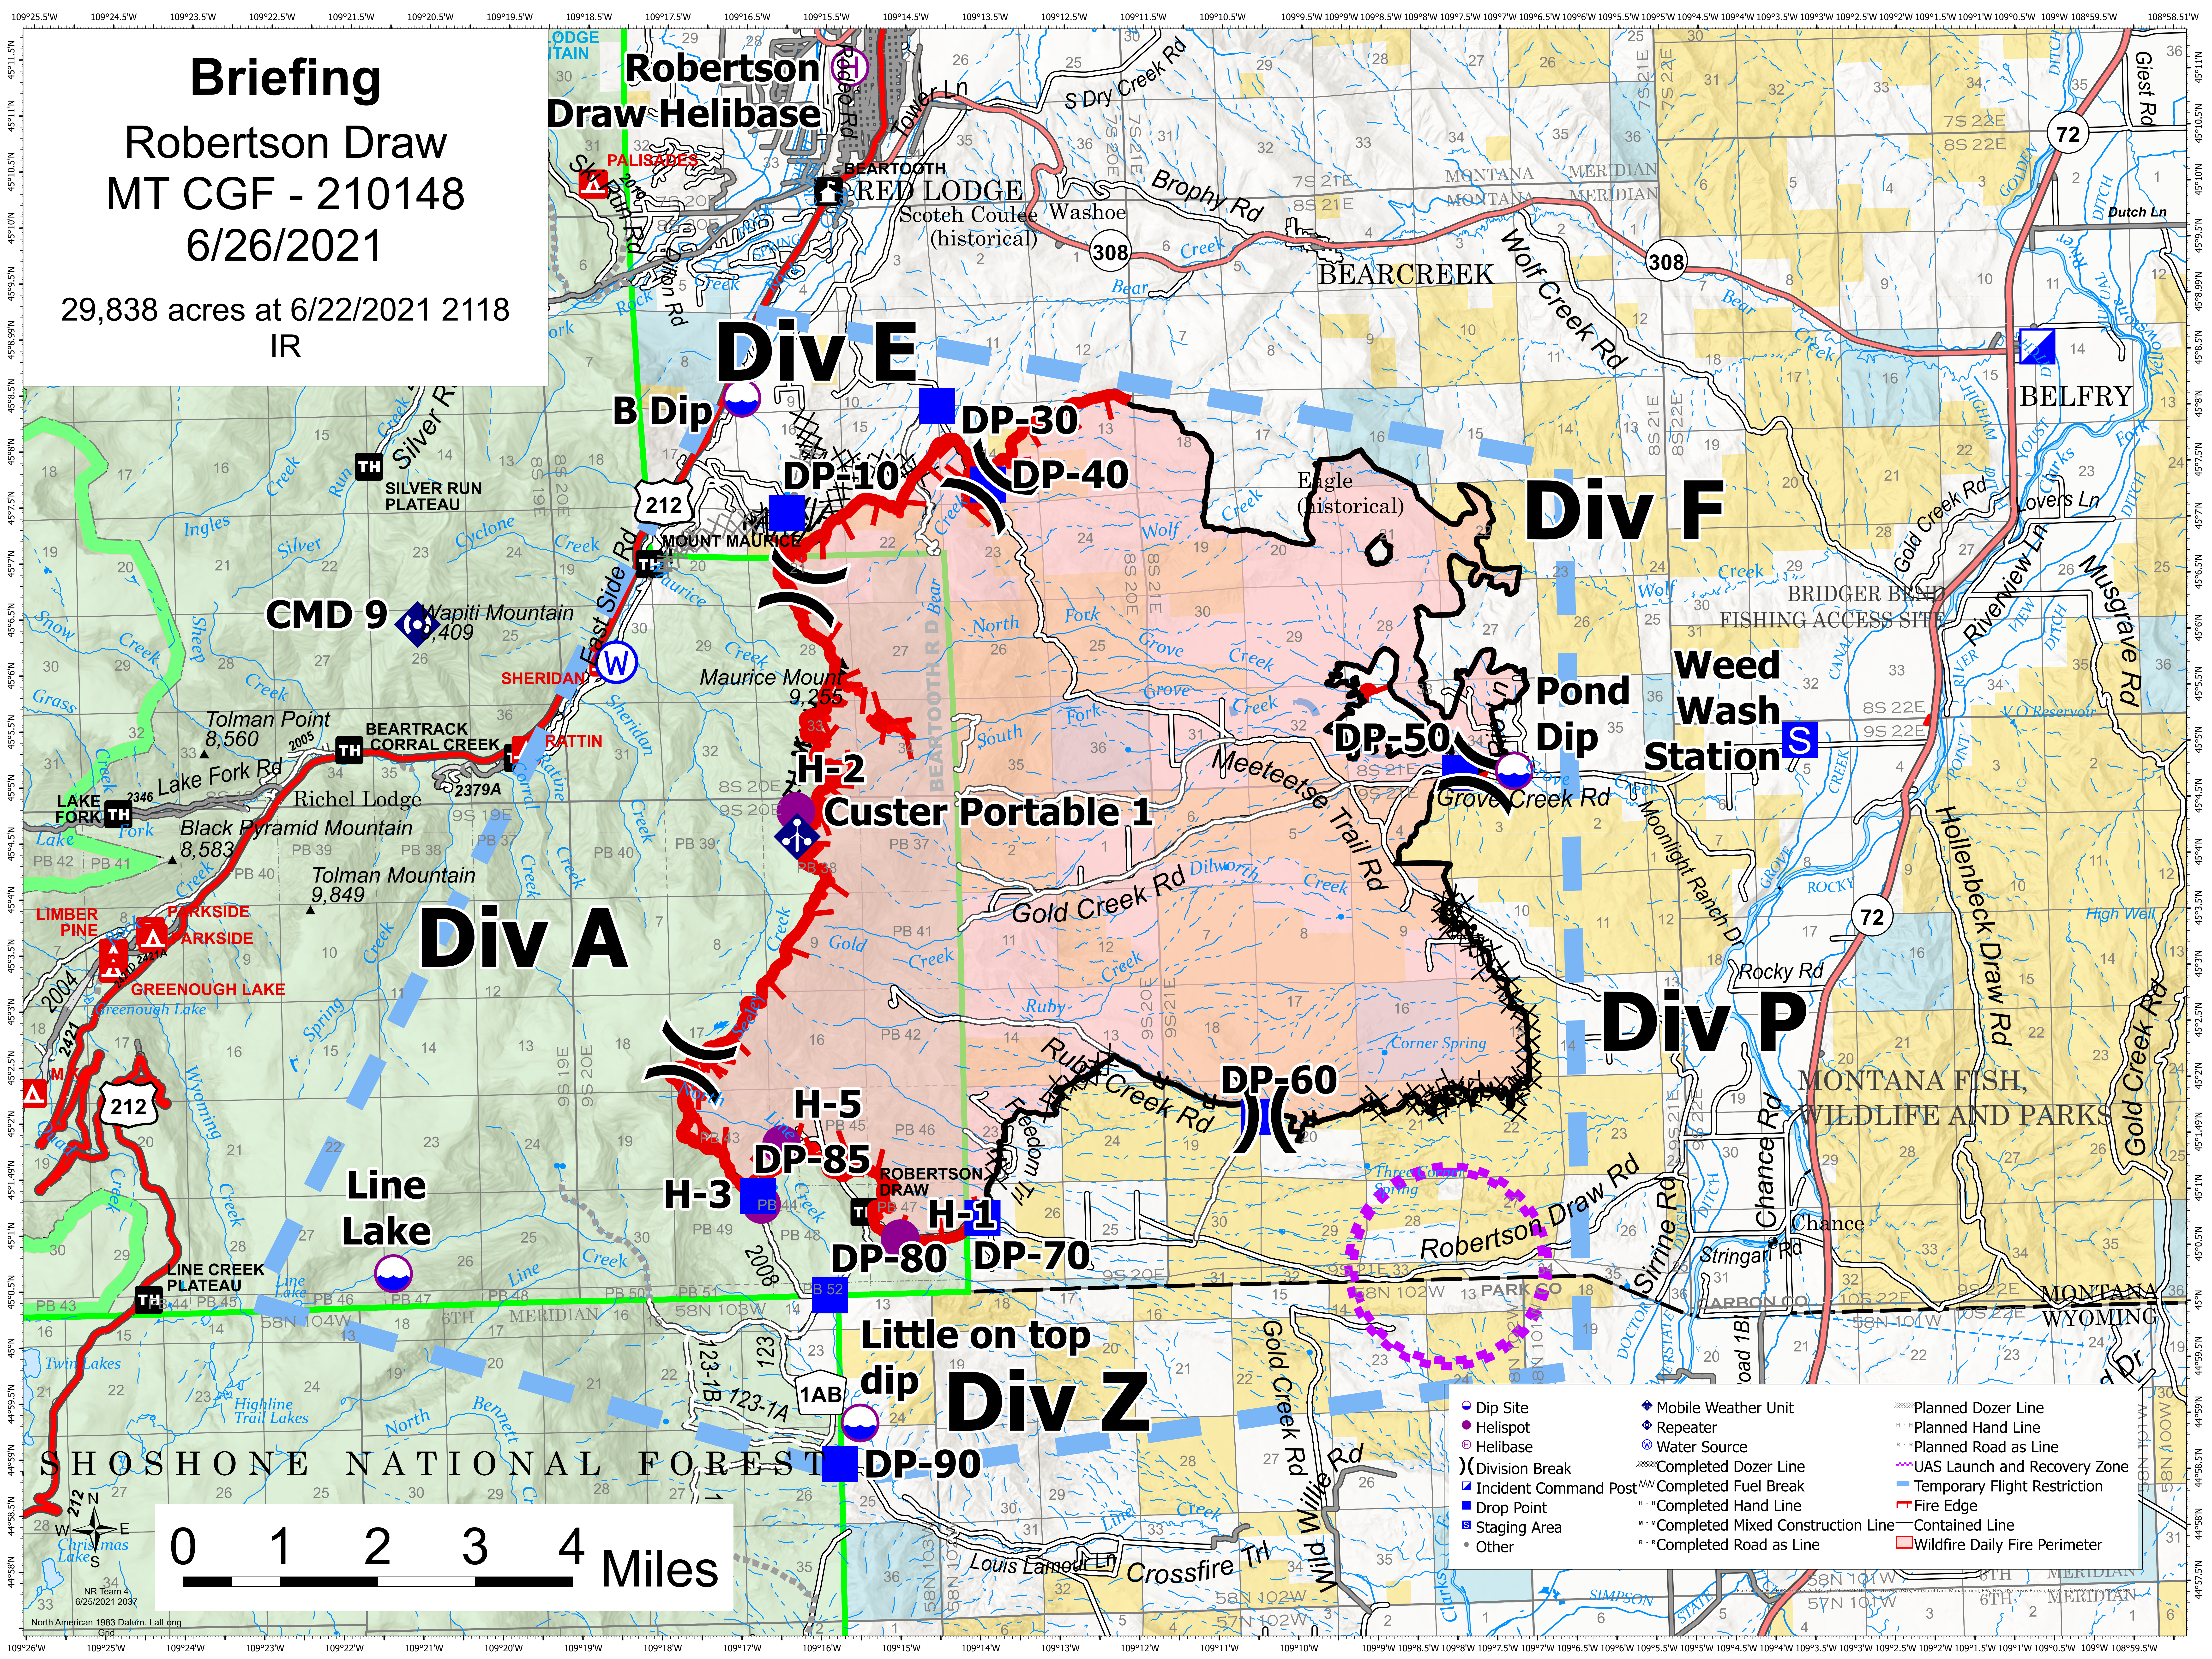

Briefing

Robertson Draw
MT CGF - 210148
6/26/2021

29,838 acres at 6/22/2021 2118
IR

- Dip Site
- Helispot
- Helibase
- ⌋ Division Break
- Incident Command Post
- Drop Point
- Staging Area
- Other
- ◆ Mobile Weather Unit
- ◆ Repeater
- ⊙ Water Source
- ⌘ Completed Dozer Line
- ⌘ Completed Fuel Break
- ⌘ Completed Hand Line
- ⌘ Completed Mixed Construction Line
- ⌘ Completed Road as Line
- ⌘ Planned Dozer Line
- ⌘ Planned Hand Line
- ⌘ Planned Road as Line
- ⌘ UAS Launch and Recovery Zone
- ⌘ Temporary Flight Restriction
- ⌘ Contained Line
- ⌘ Wildfire Daily Fire Perimeter