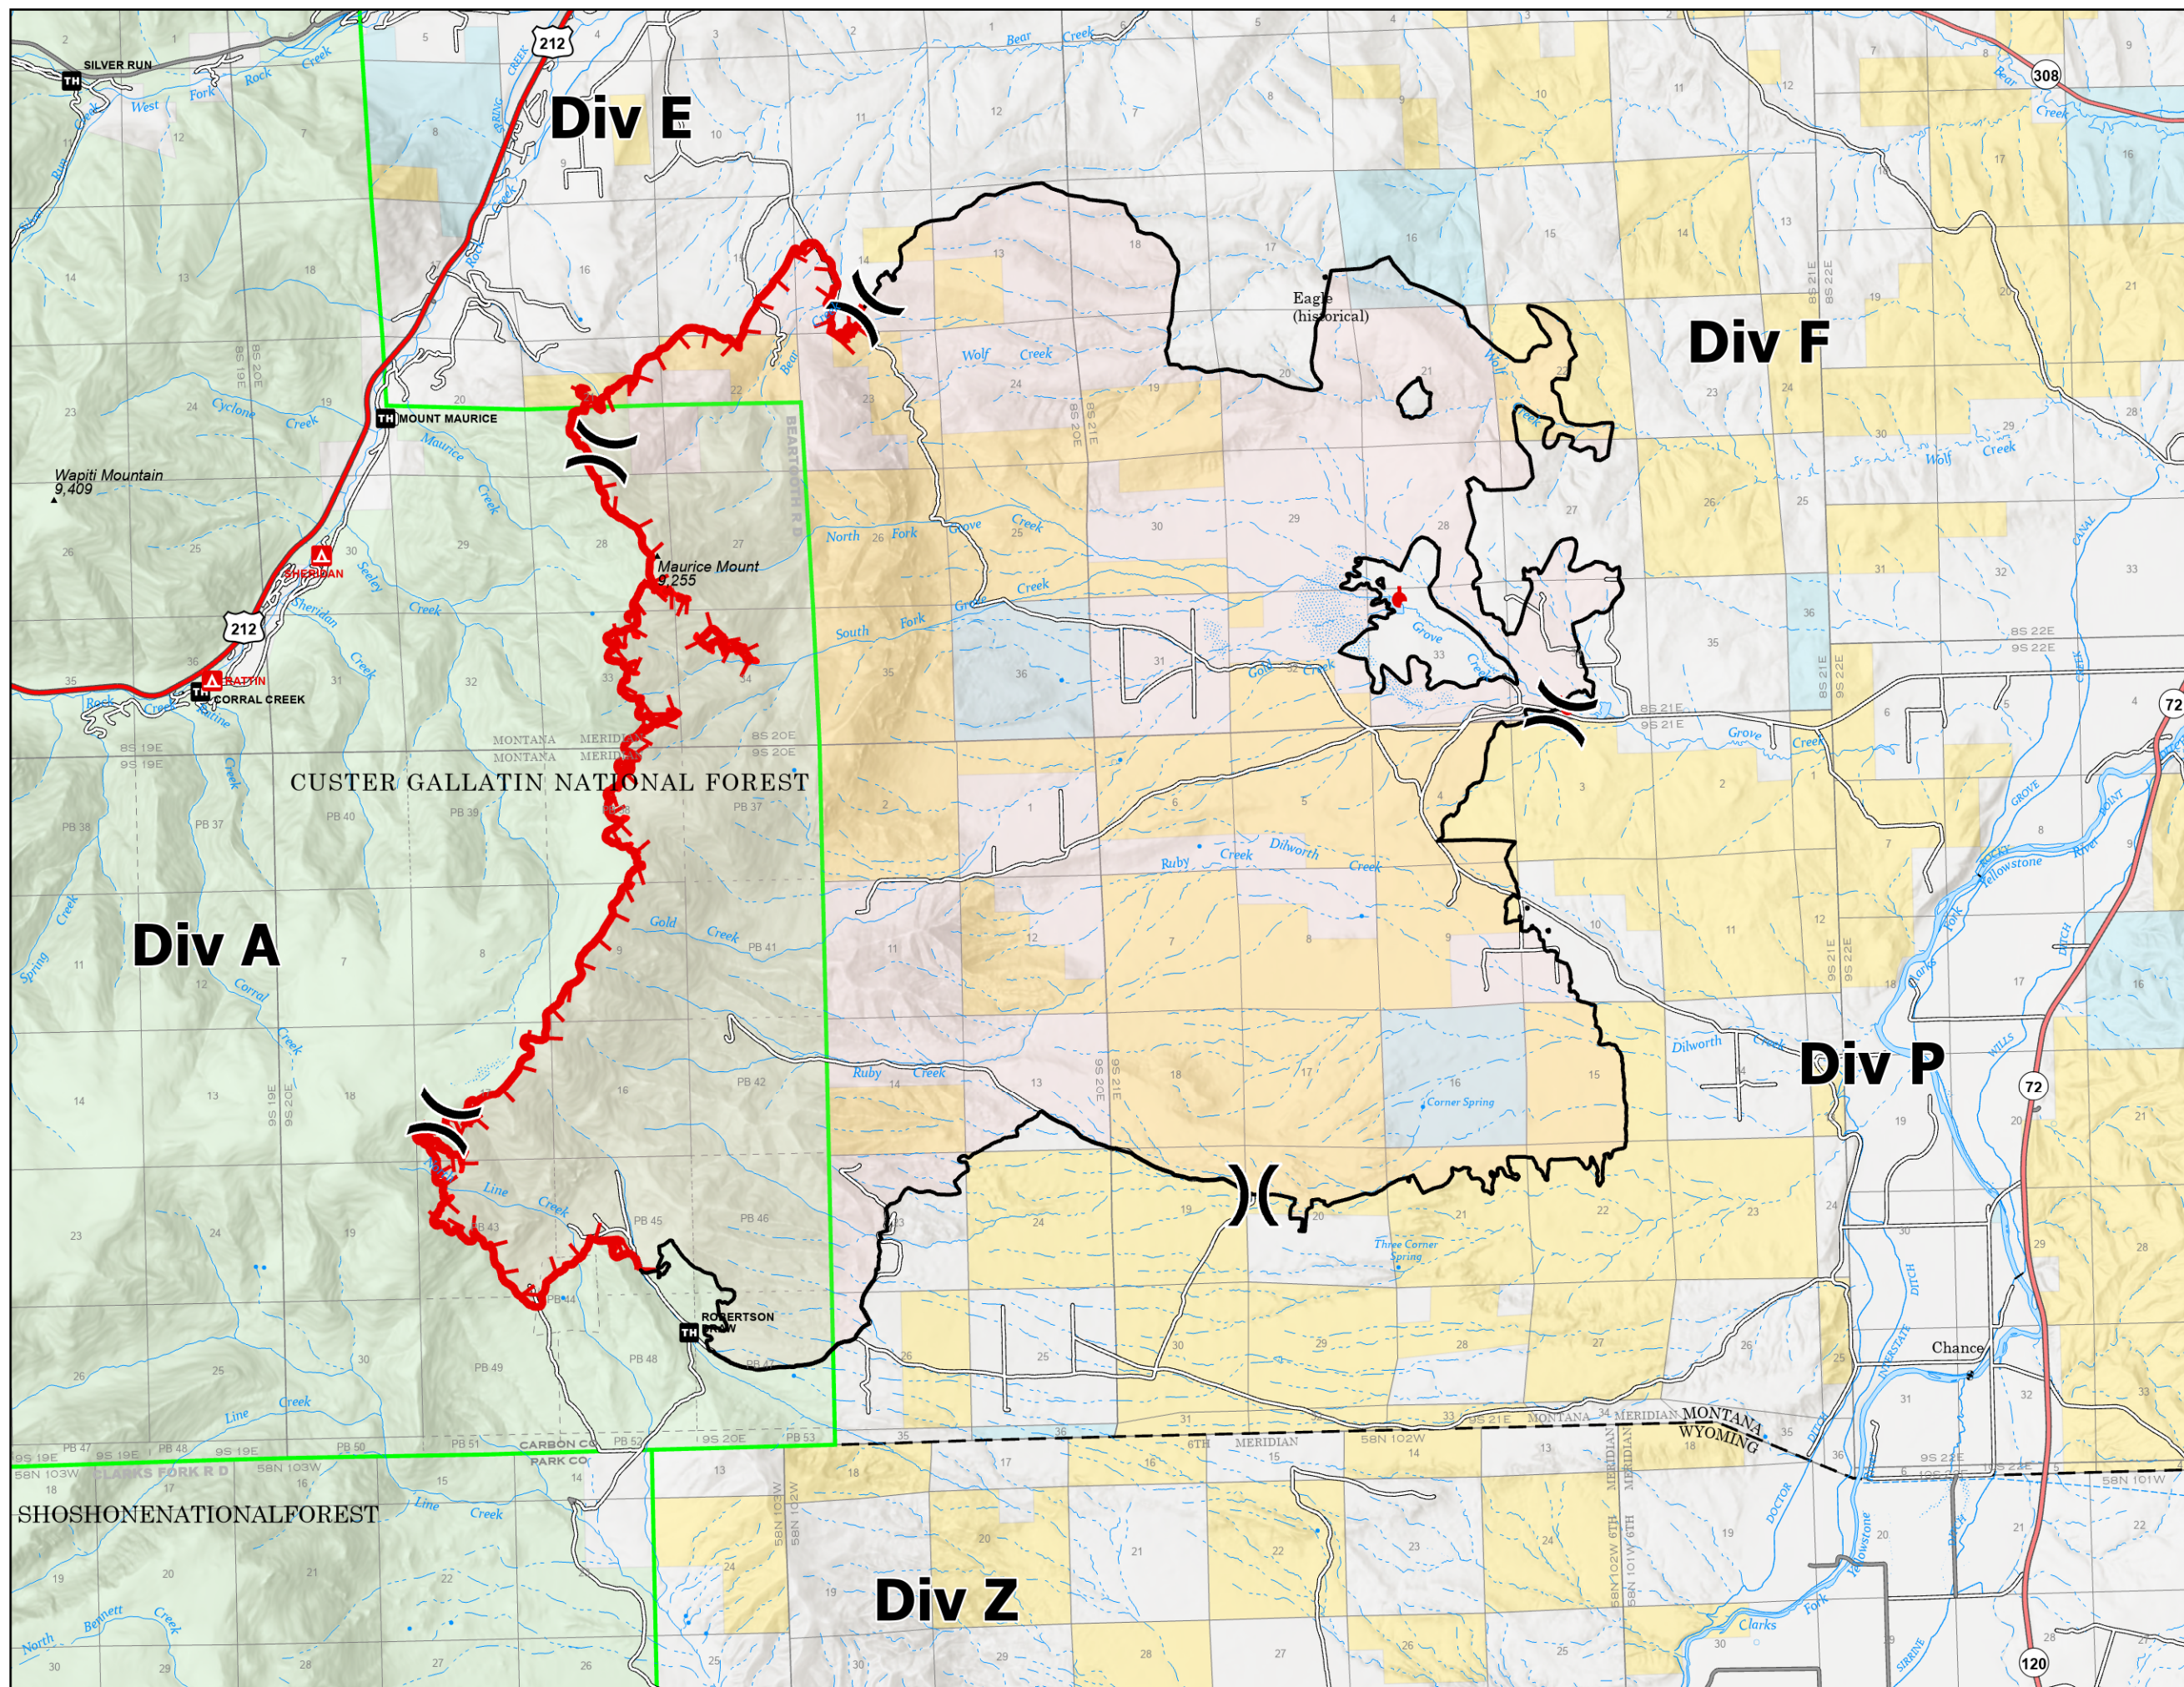

Ownership

Robertson Draw
 MT CGF - 210148
 6/26/2021

29,838 acres at 6/25/2021 0900

- Fire Edge
- Contained Line
- Wildfire Daily Fire Perimeter

Ownership

- State
- USFS
- BLM
- Private

Ownership Acres	
Private	10,277
BLM	10,867
State	1,436
USFS	7,259

NR Team 4
 6/26/2021 1030

North American 1983 Datum. LatLong Grid