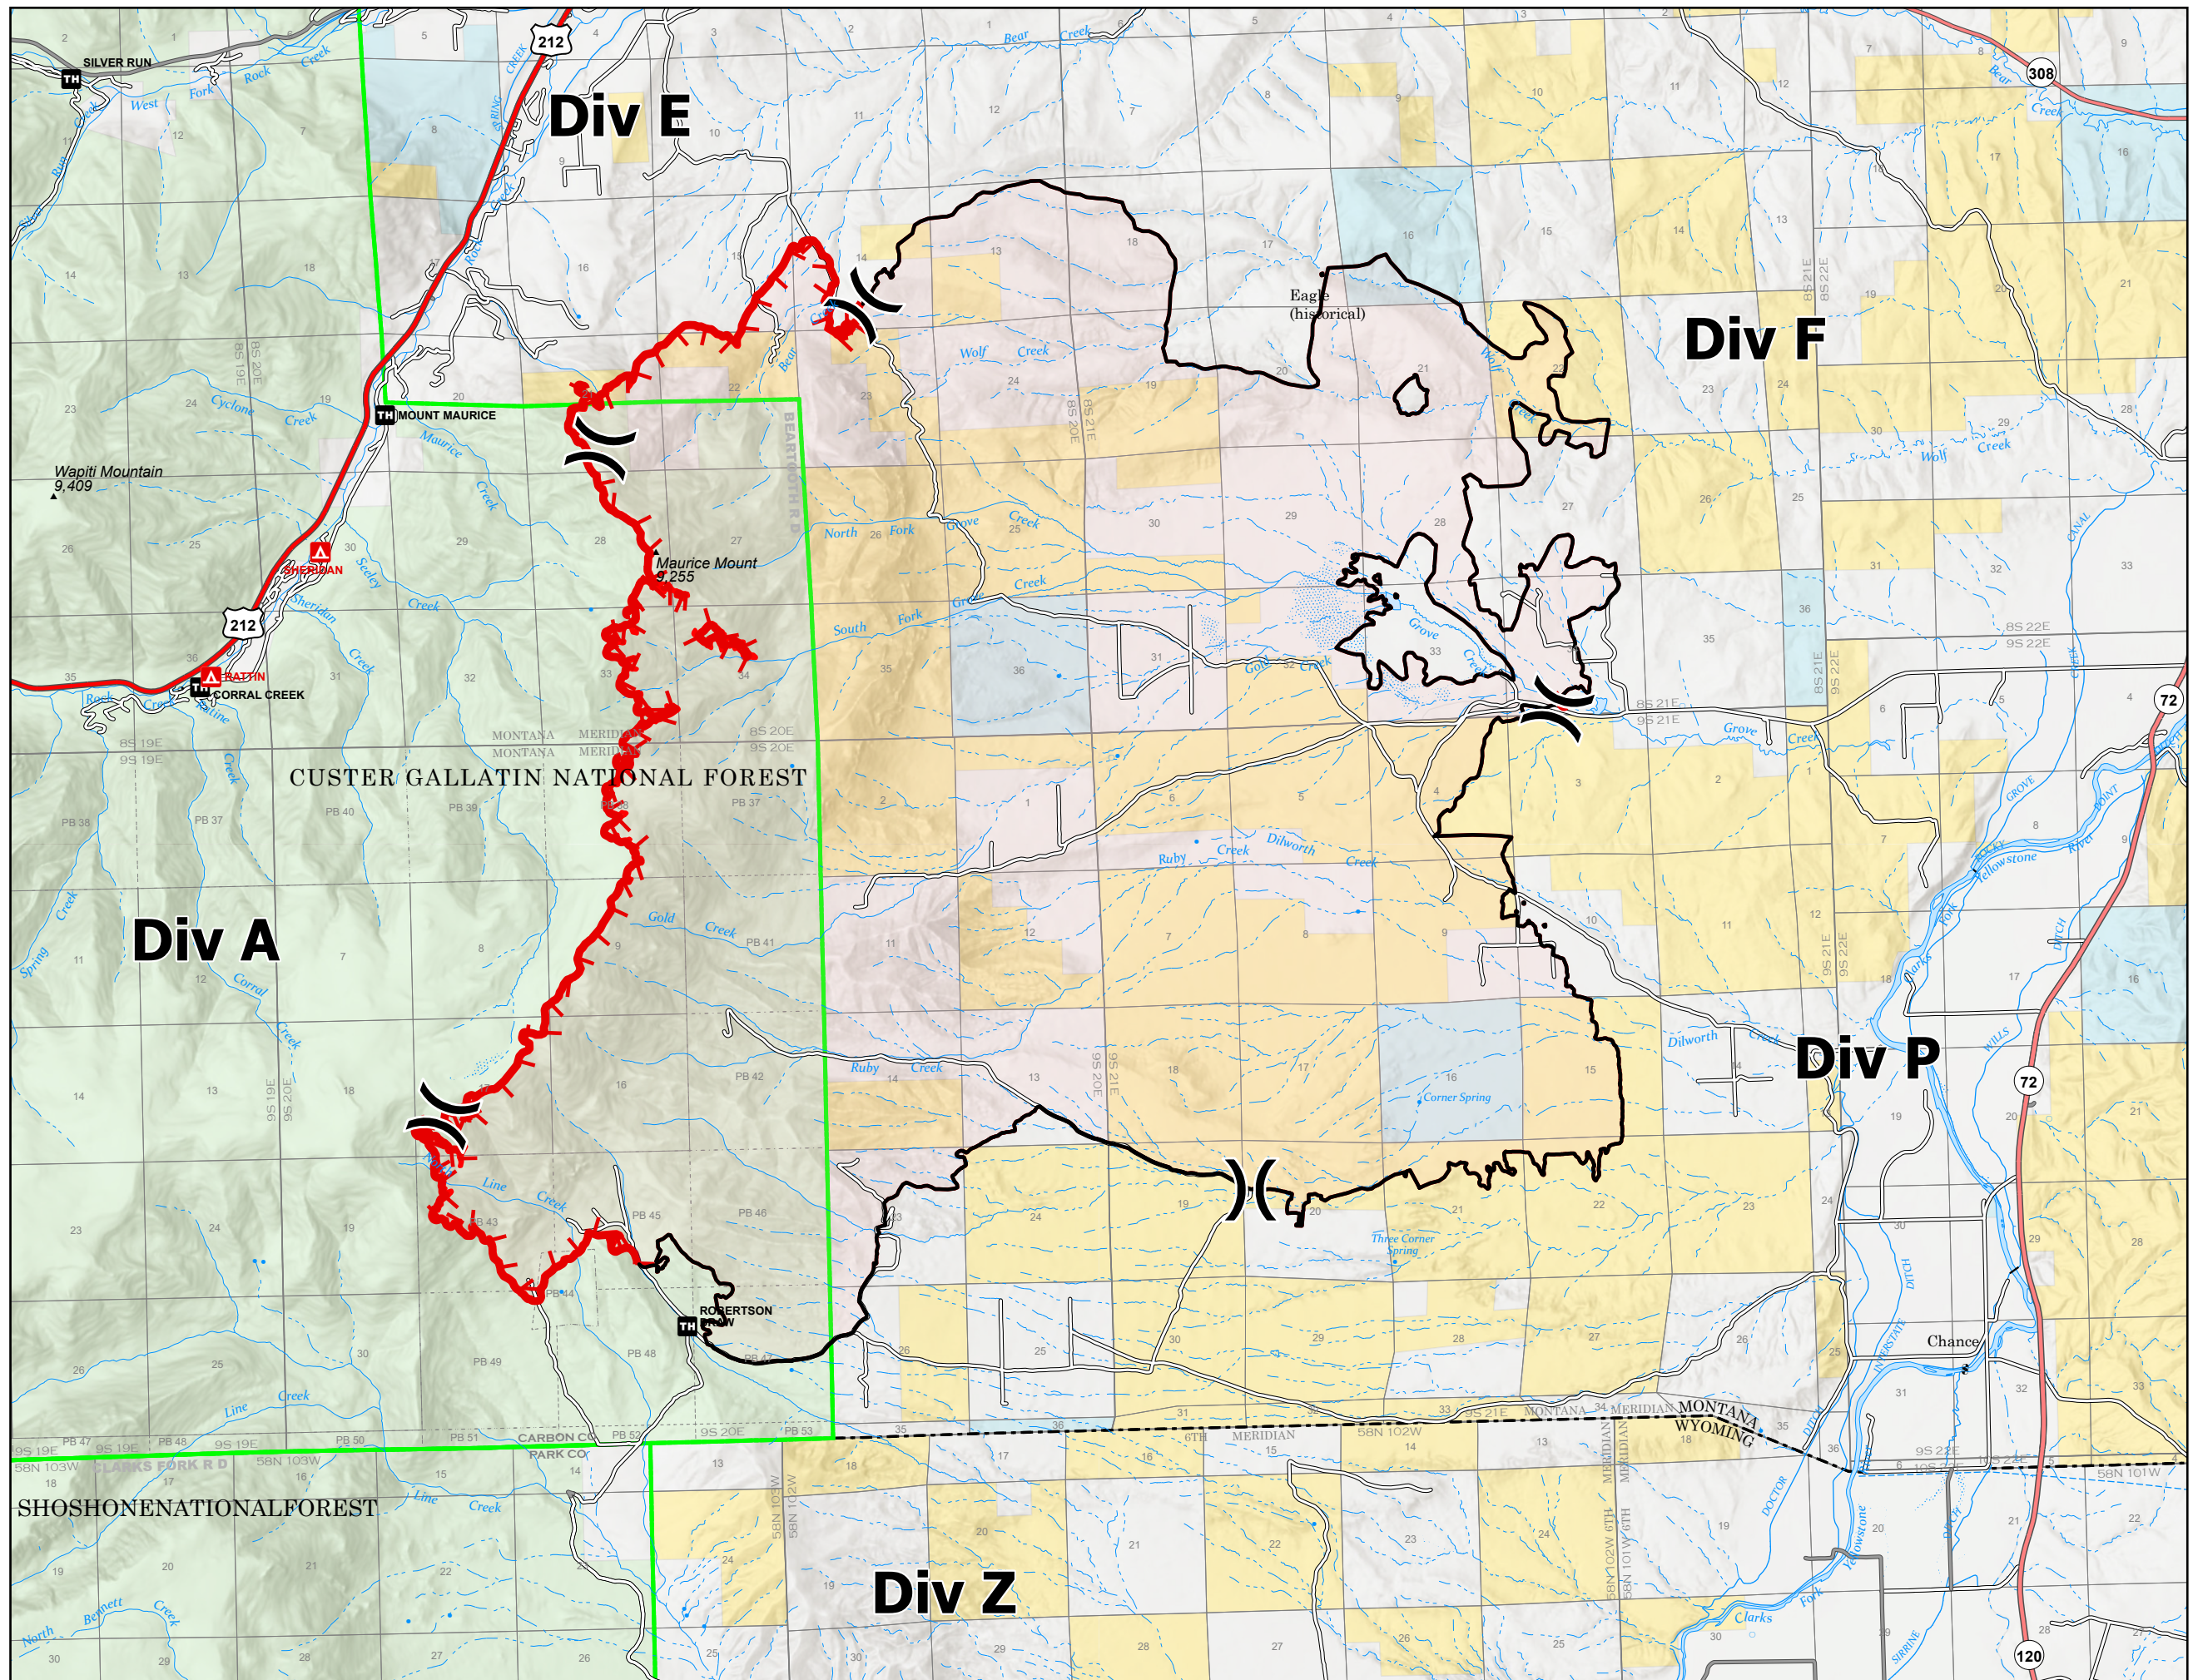

# Ownership

Robertson Draw  
 MT CGF - 210148  
 6/29/2021

29,838 acres at 6/28/2021 2324

- Fire Edge
- Contained Line
- Wildfire Daily Fire Perimeter

## Ownership

- State
- USFS
- BLM

Ownership	Acres
Private	10,277
BLM	10,867
State	1,436
USFS	7,259

NR Team 4  
 6/29/2021 0635

North American 1983 Datum. LatLong Grid