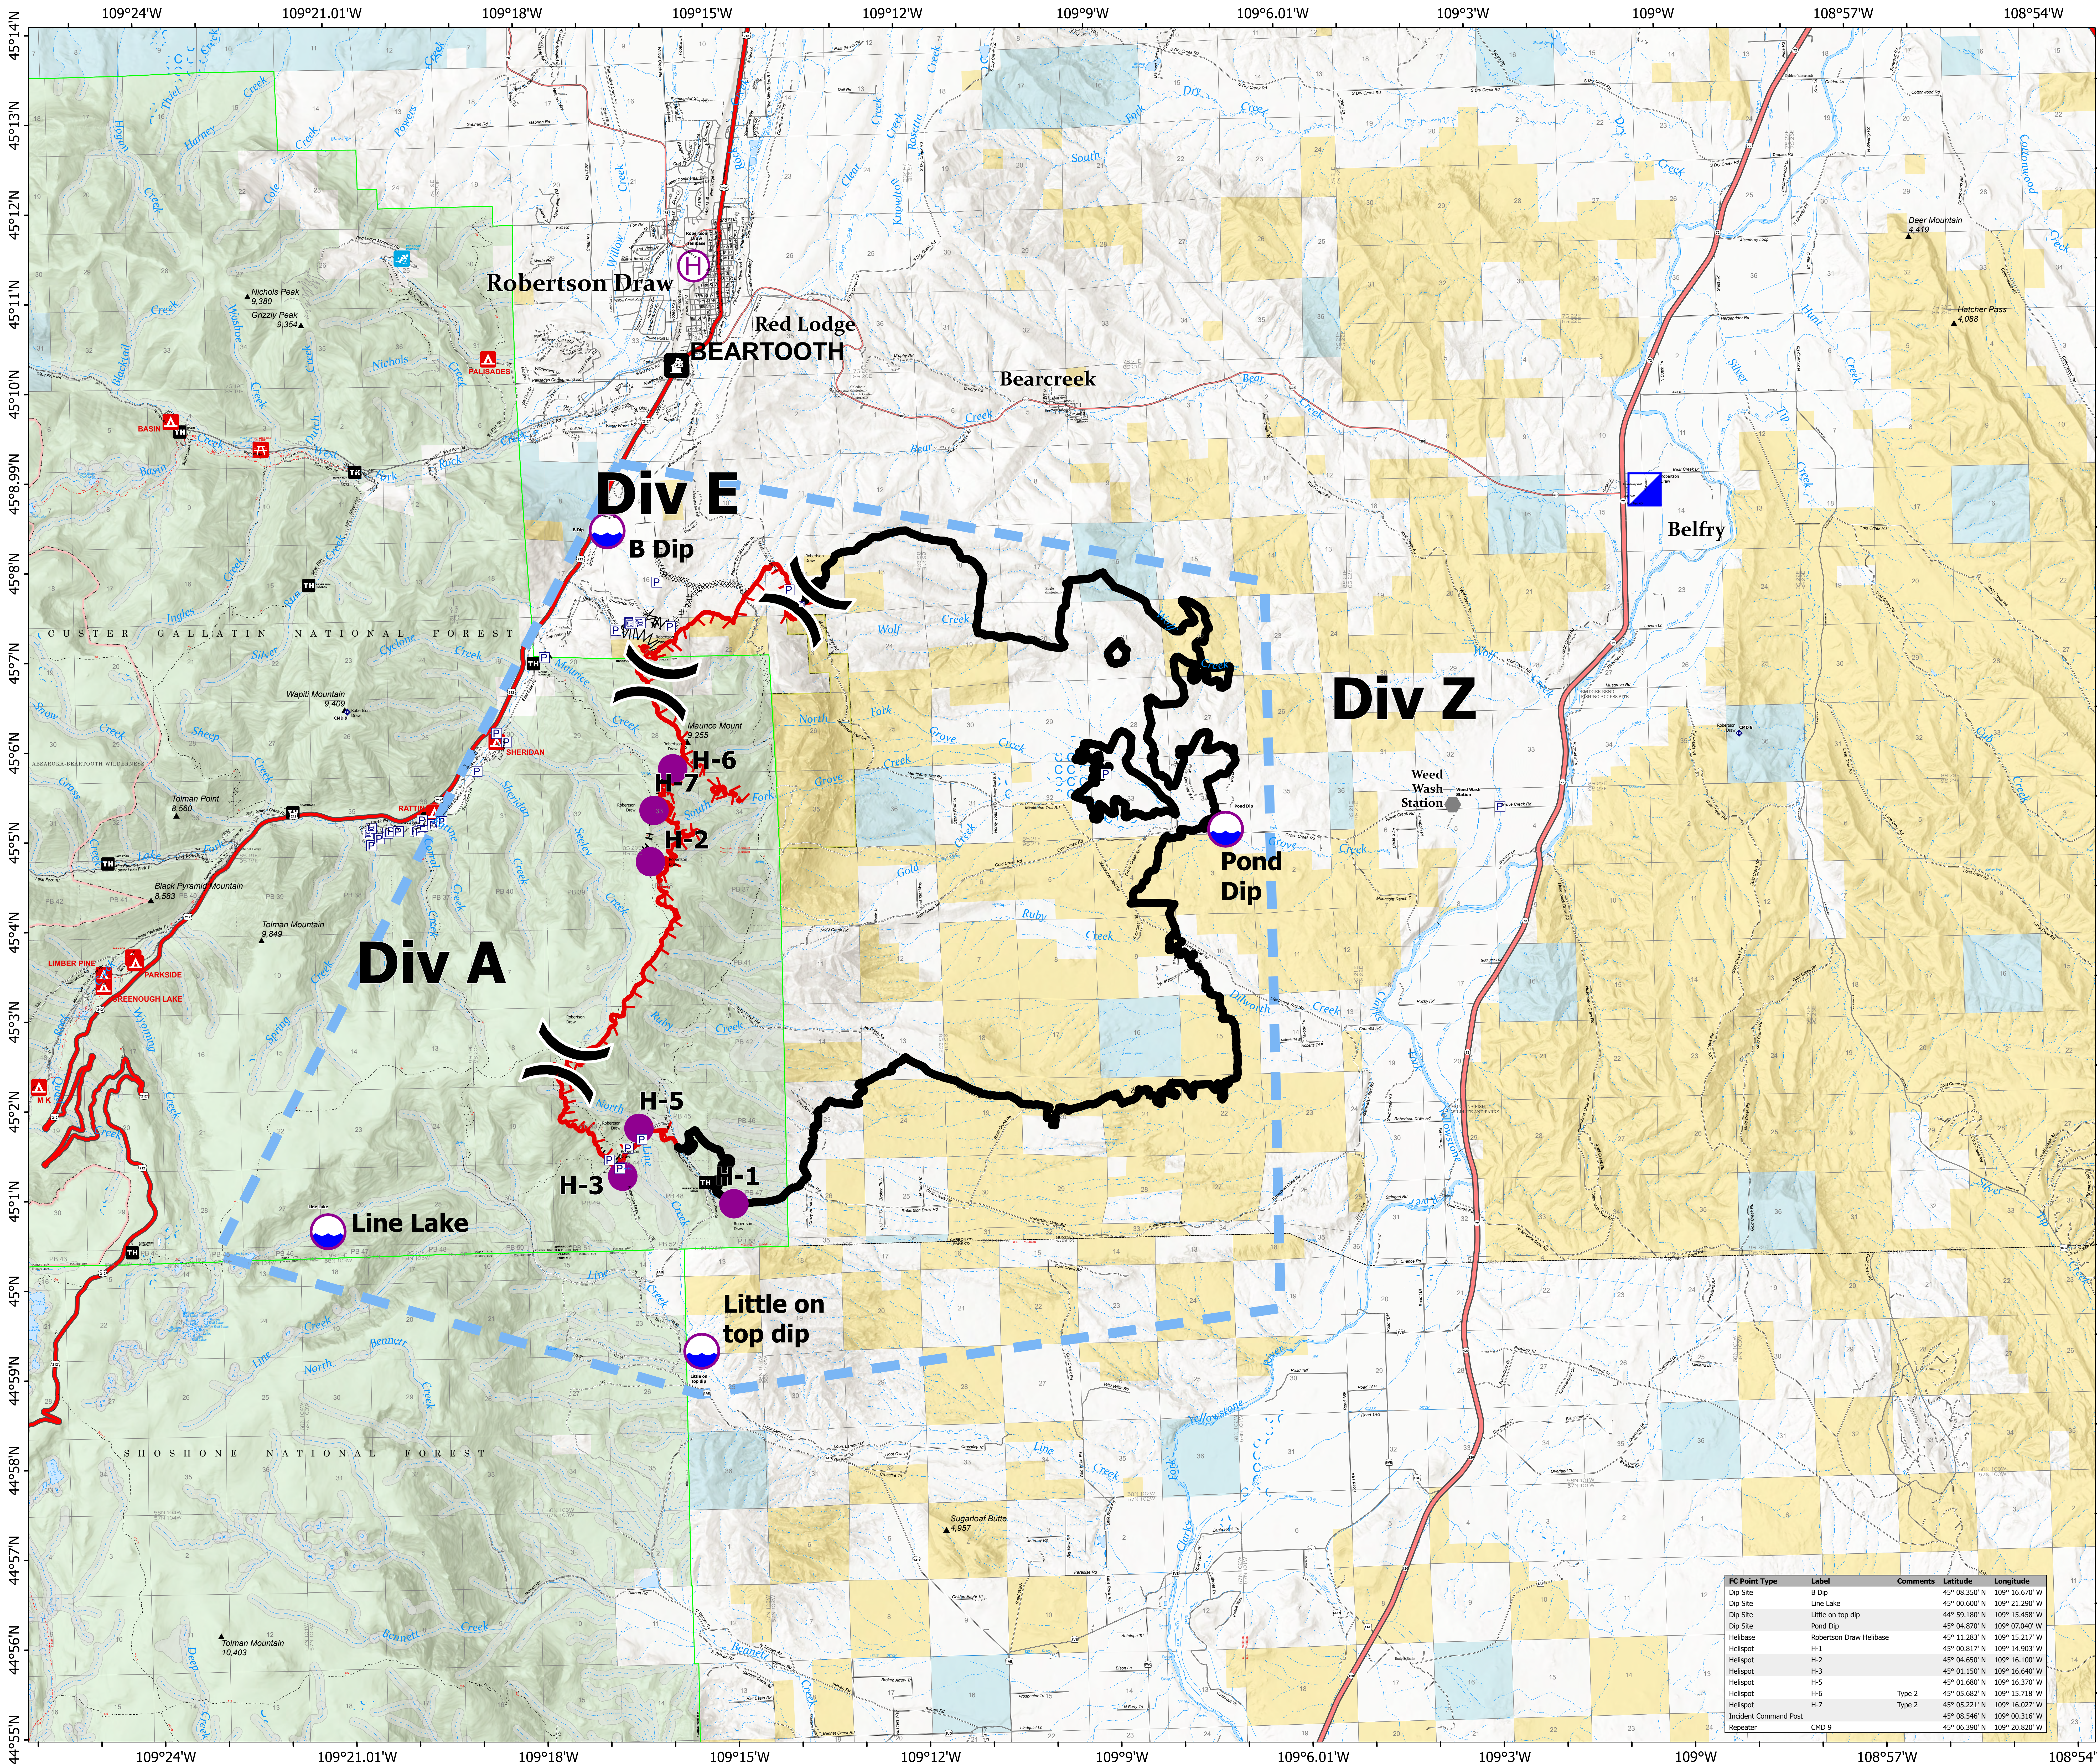

# Air Operations

Robertson Draw  
MT CGF - 210148  
7/2/2021

29,841 acres at 7/1/2021 2206  
IR

TFR Number: 1/0096  
Altitude: SFC to 16,000 feet

-  Dip Site
-  Helispot
-  Helibase
-  Division Break

0 1/2 1 1 1/2 2 Miles