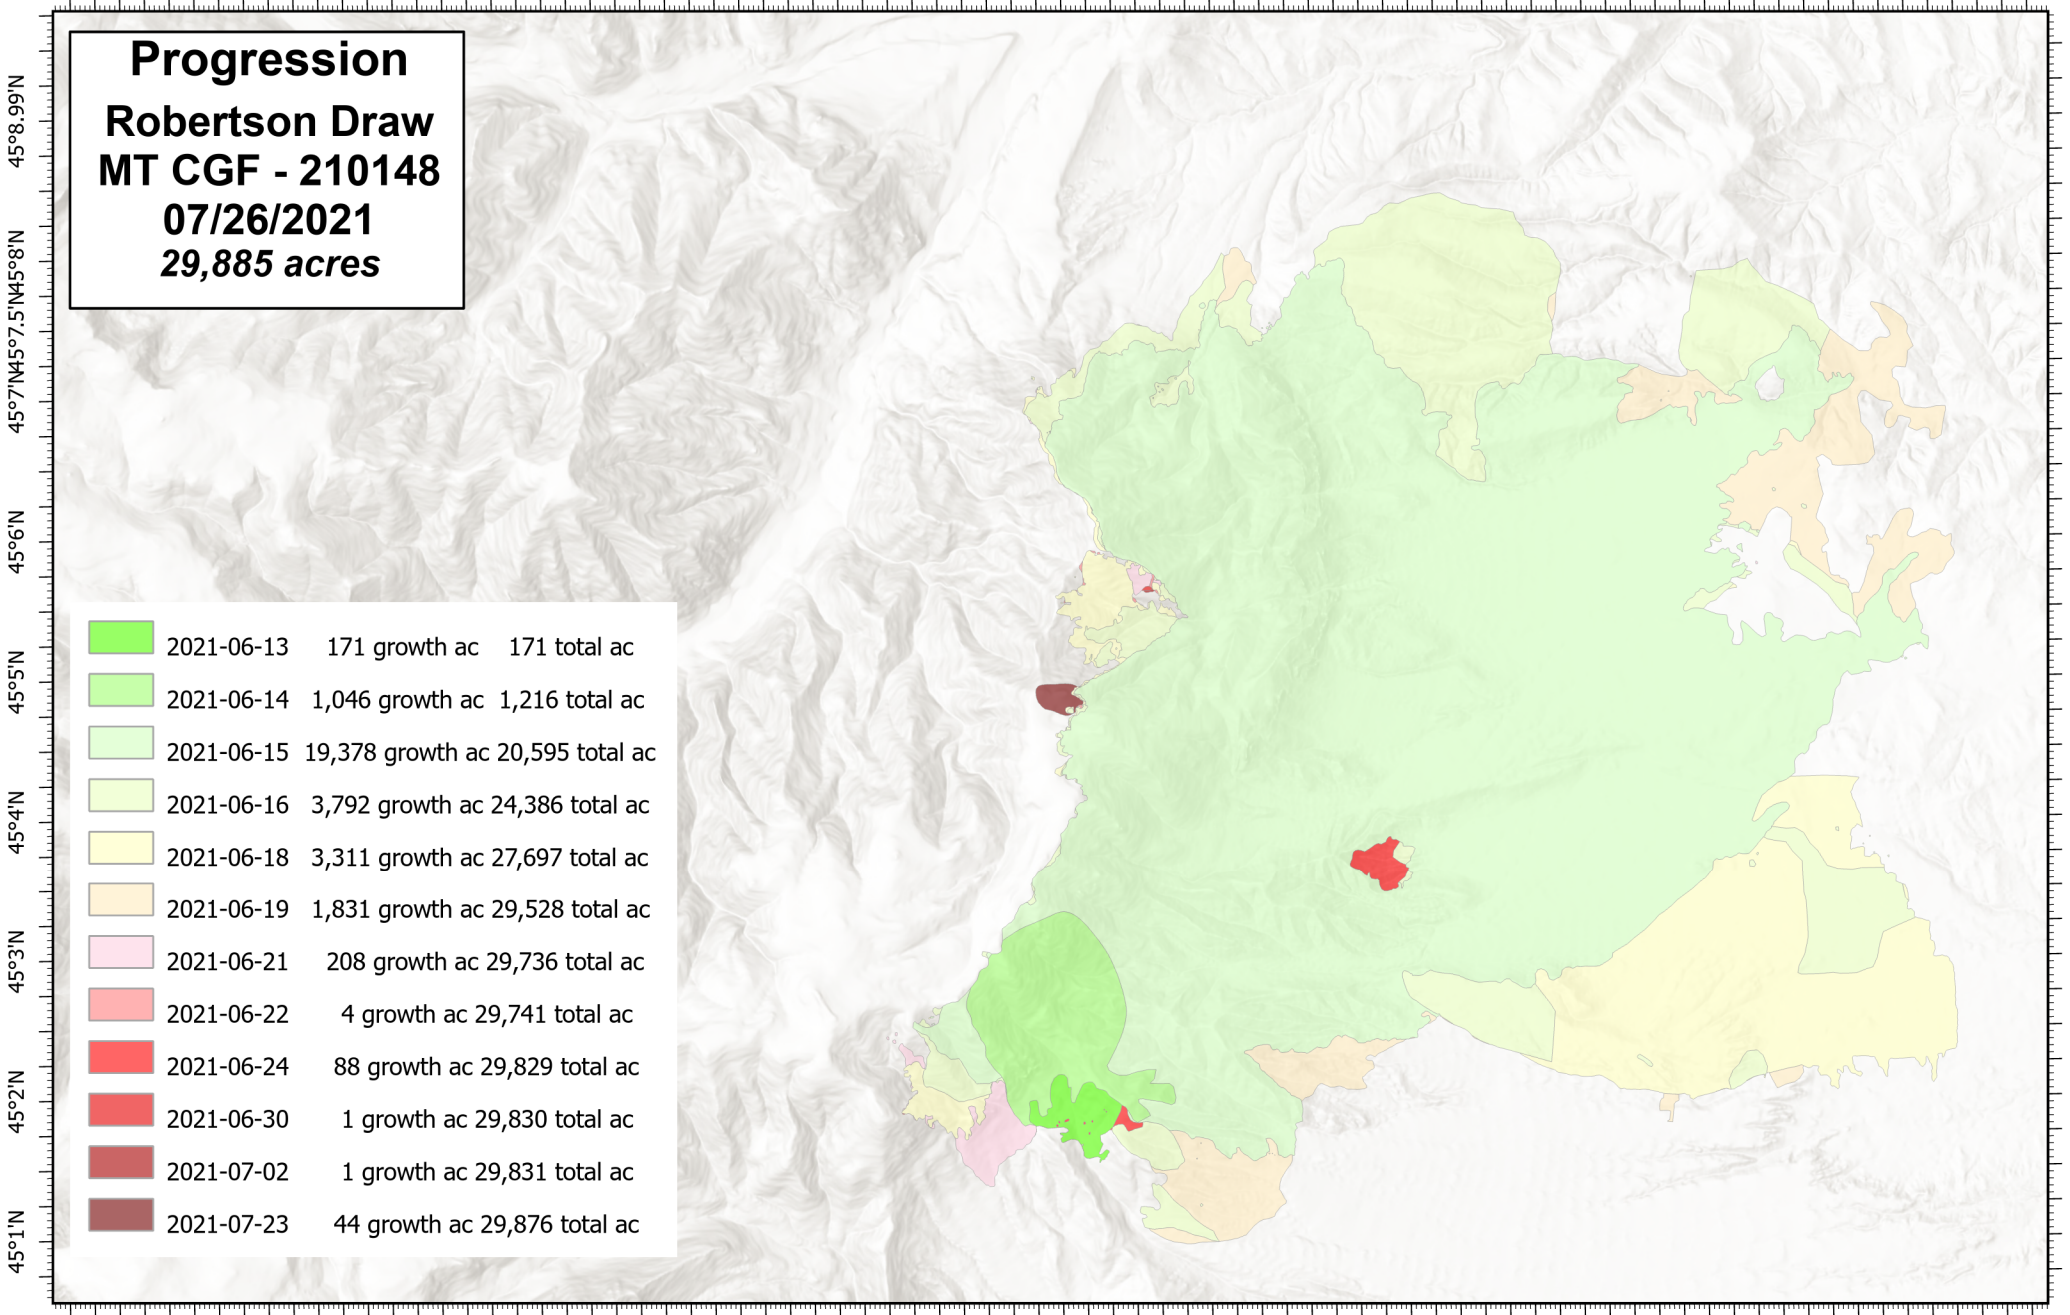

109°25.5'W 109°24'W 109°23'W 109°22'W 109°20.5'W 109°19'W 109°18'W 109°17'W 109°16'W 109°15'W 109°14'W 109°13'W 109°12'W 109°11'W 109°10'W 109°9'W 109°8'W 109°7'W 109°6.01'W

Progression
Robertson Draw
MT CGF - 210148
07/26/2021
29,885 acres

Team 4