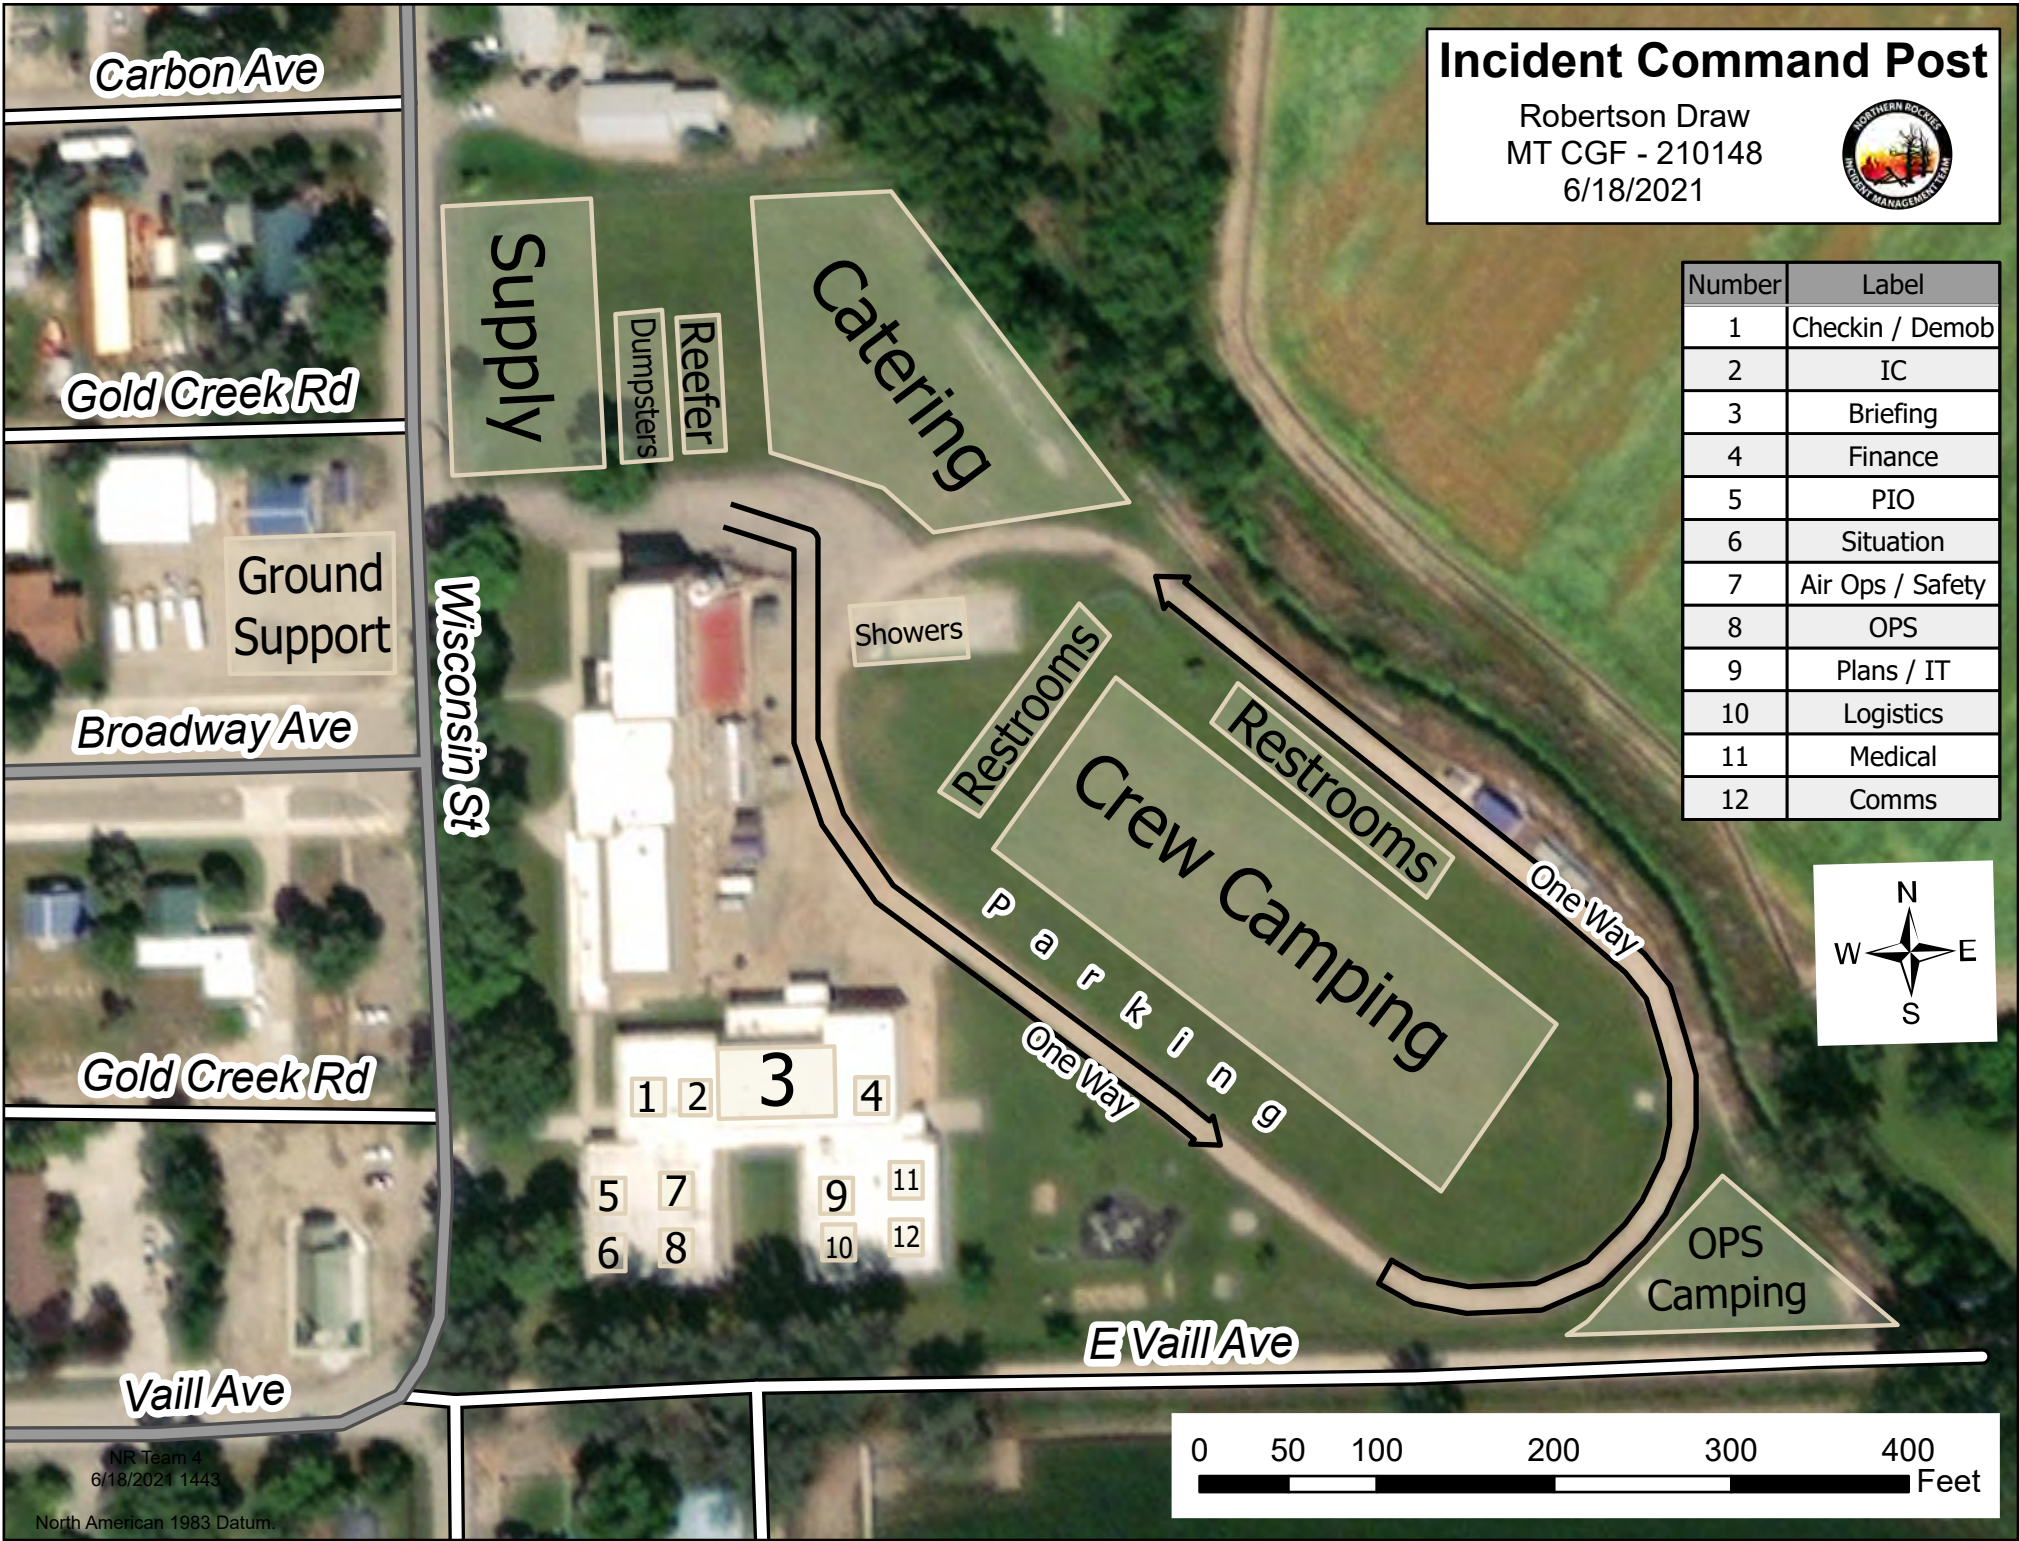

# Incident Command Post

Robertson Draw  
 MT CGF - 210148  
 6/18/2021

Number	Label
1	Checkin / Demob
2	IC
3	Briefing
4	Finance
5	PIO
6	Situation
7	Air Ops / Safety
8	OPS
9	Plans / IT
10	Logistics
11	Medical
12	Comms

Carbon Ave

Gold Creek Rd

Ground Support

Broadway Ave

Gold Creek Rd

Vaill Ave

Wisconsin St

E Vaill Ave

Supply

Dumpsters  
 Reefer

Catering

Showers

Restrooms

Crew Camping

Restrooms

P a r k i n g

One Way

One Way

OPS  
 Camping

1 2 3 4

5 7 9 11  
 6 8 10 12

0 50 100 200 300 400 Feet