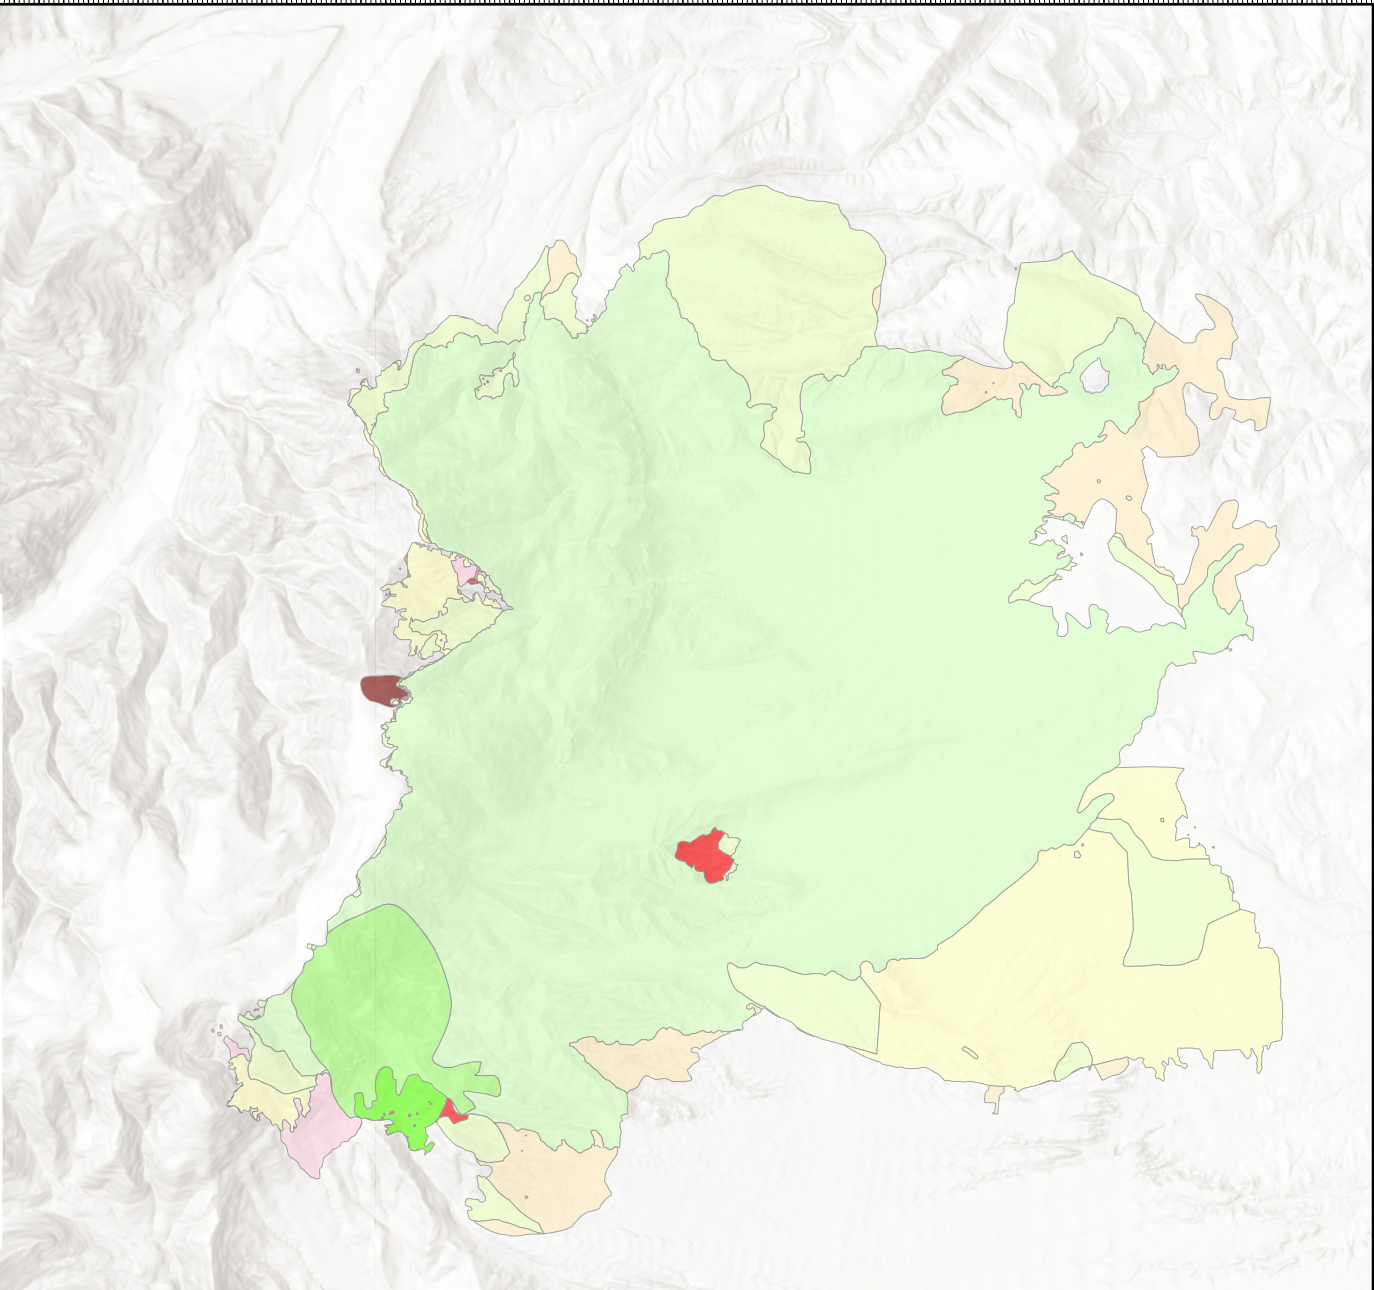

109°25.5'W 109°24'W 109°23'W 109°22'W 109°20.5'W 109°19'W 109°18'W 109°17'W 109°16'W 109°15'W 109°14'W 109°13'W 109°12'W 109°11'W 109°10'W 109°9'W 109°8'W 109°7'W 109°6.01'W

Progression
Robertson Draw
MT CGF - 210148
07/26/2021
29,885 acres

	2021-06-13	171 growth ac	171 total ac
	2021-06-14	1,046 growth ac	1,216 total ac
	2021-06-15	19,378 growth ac	20,595 total ac
	2021-06-16	3,792 growth ac	24,386 total ac
	2021-06-18	3,311 growth ac	27,697 total ac
	2021-06-19	1,831 growth ac	29,528 total ac
	2021-06-21	208 growth ac	29,736 total ac
	2021-06-22	4 growth ac	29,741 total ac
	2021-06-24	88 growth ac	29,829 total ac
	2021-06-30	1 growth ac	29,830 total ac
	2021-07-02	1 growth ac	29,831 total ac
	2021-07-23	44 growth ac	29,876 total ac

45°8.99'N
45°7'N
45°6'N
45°5'N
45°4'N
45°3'N
45°2'N
45°1'N

Team 4