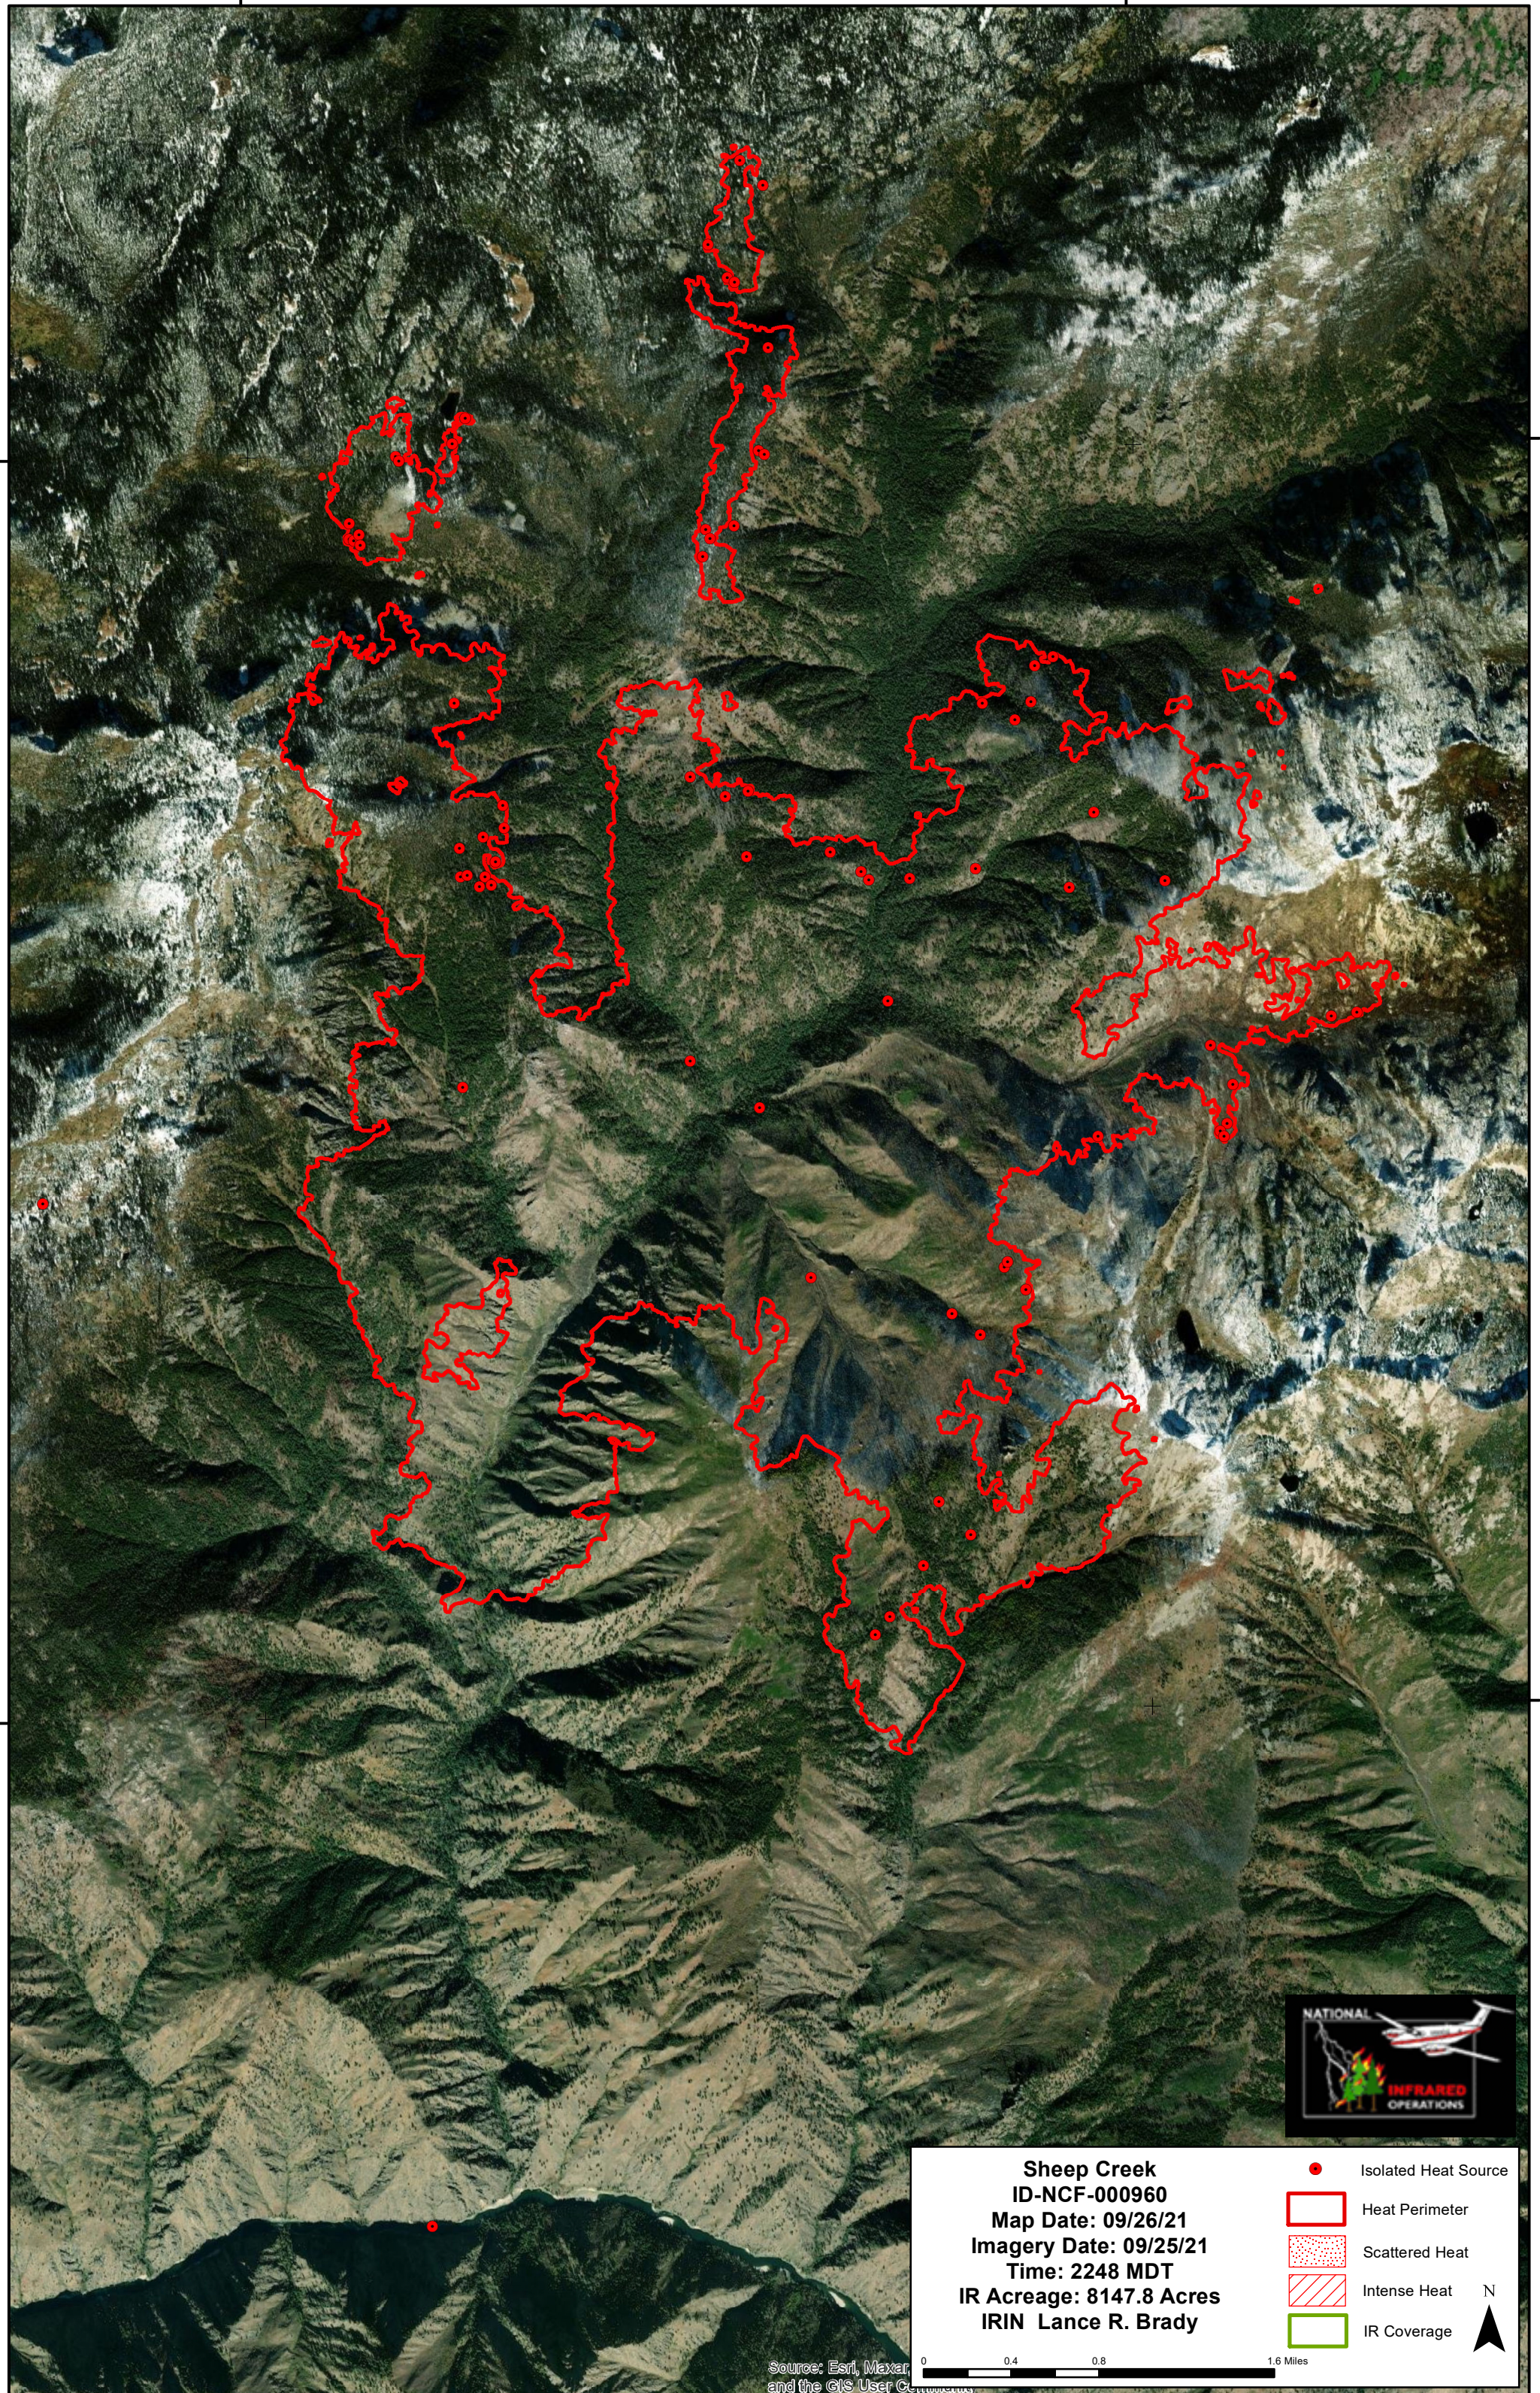

115°50'0"W

115°45'0"W

45°35'0"N

45°35'0"N

45°30'0"N

45°30'0"N

Sheep Creek
ID-NCF-000960
Map Date: 09/26/21
Imagery Date: 09/25/21
Time: 2248 MDT
IR Acreage: 8147.8 Acres
IRIN Lance R. Brady

- Isolated Heat Source
- Heat Perimeter
- Scattered Heat
- Intense Heat
- IR Coverage

N
▲

115°50'0"W

115°45'0"W

Source: Esri, Maxar, and the GIS User C