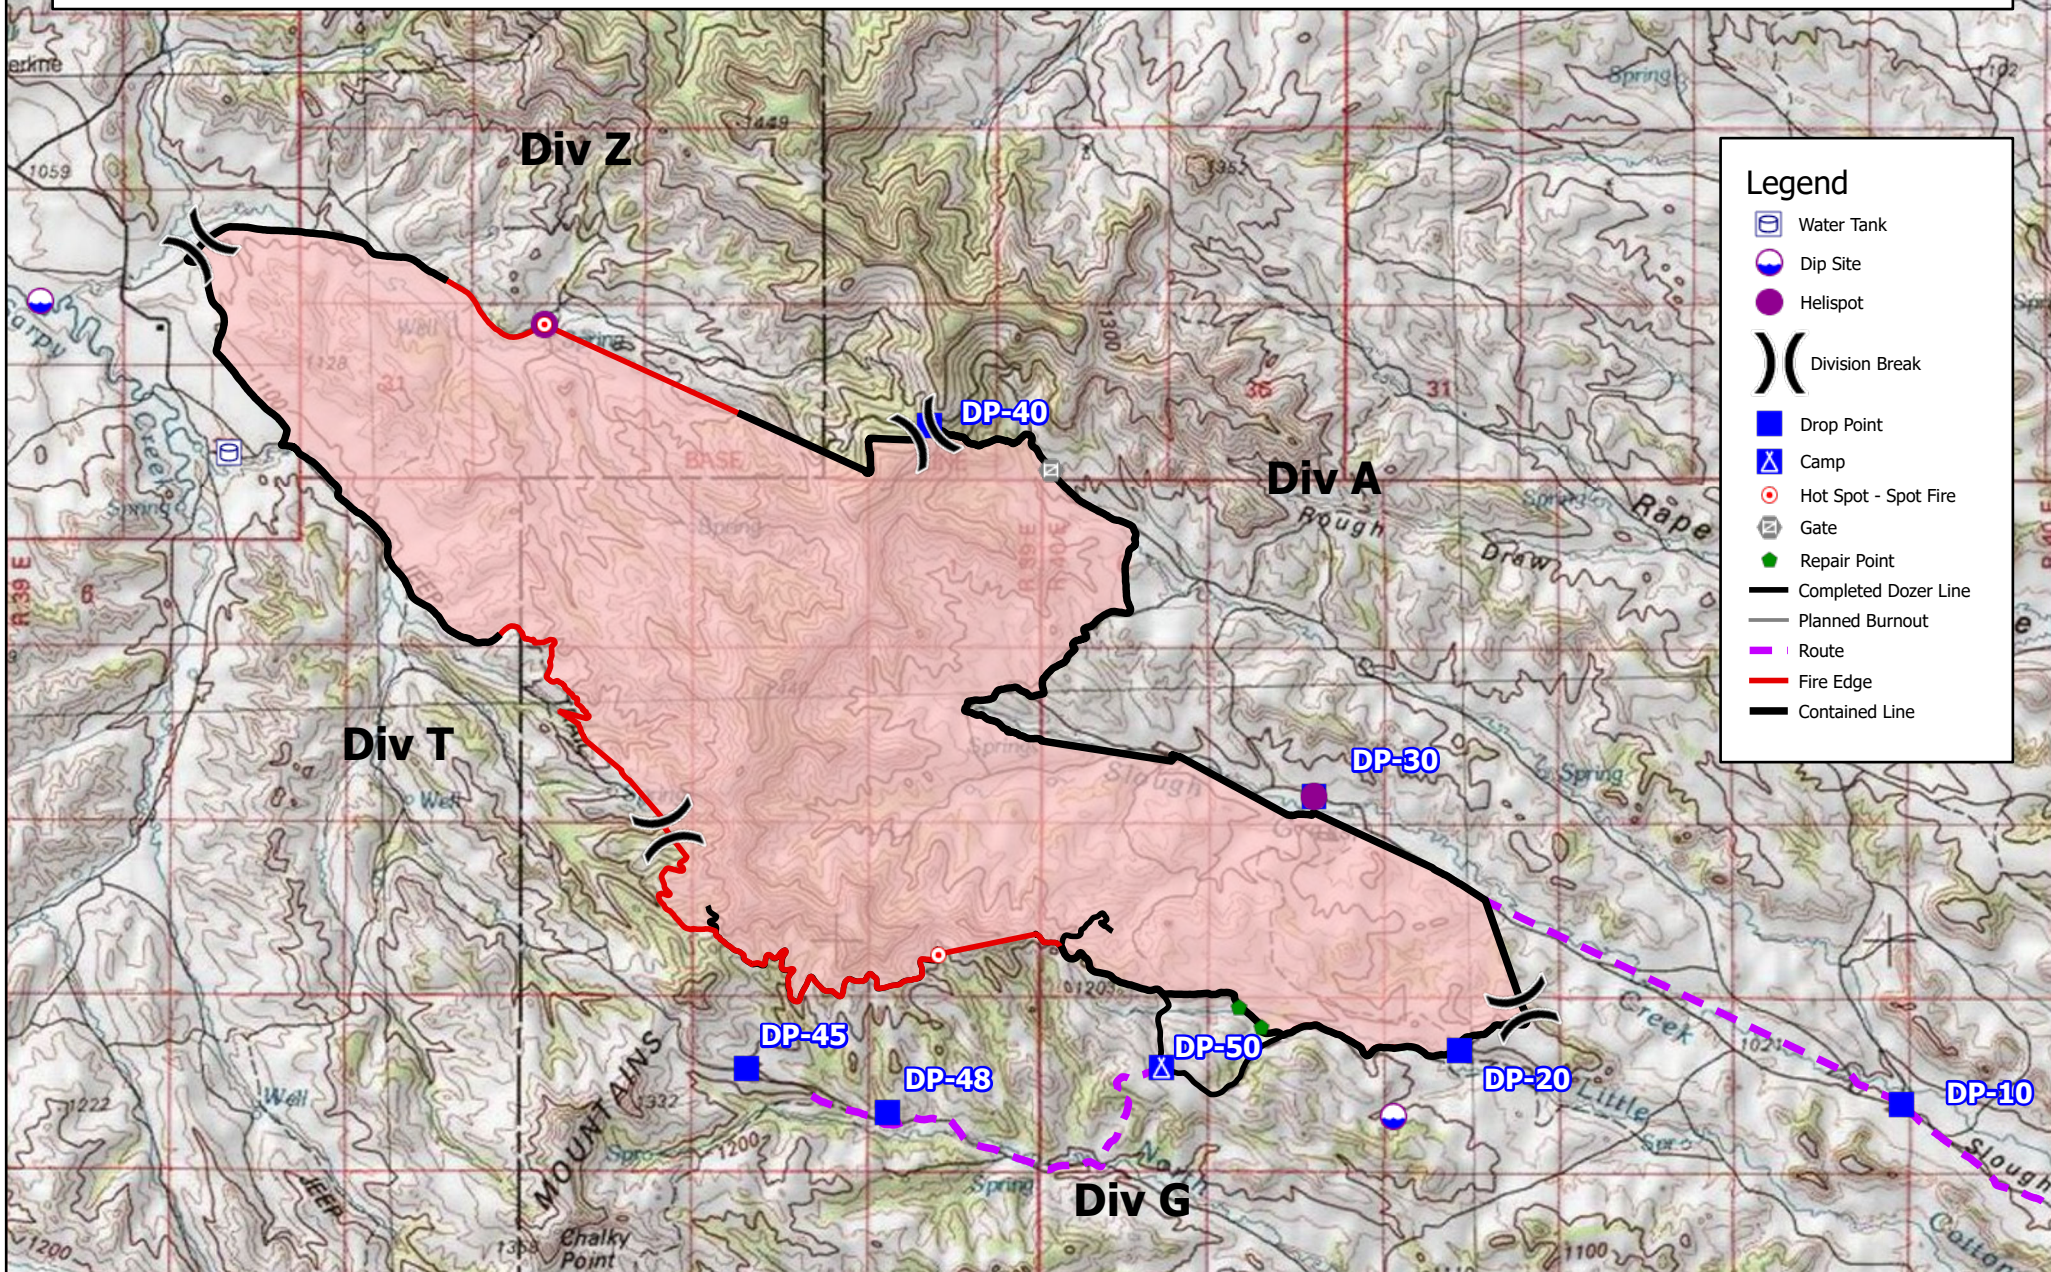

0 0.5 1 2 Miles

IAP

Slough Grass Fire

7/23/2021 0630-2130
Approx: 9235 acres

Legend

- Water Tank
- Dip Site
- Helispot
- Division Break
- Drop Point
- Camp
- Hot Spot - Spot Fire
- Gate
- Repair Point
- Completed Dozer Line
- Planned Burnout
- Route
- Fire Edge
- Contained Line