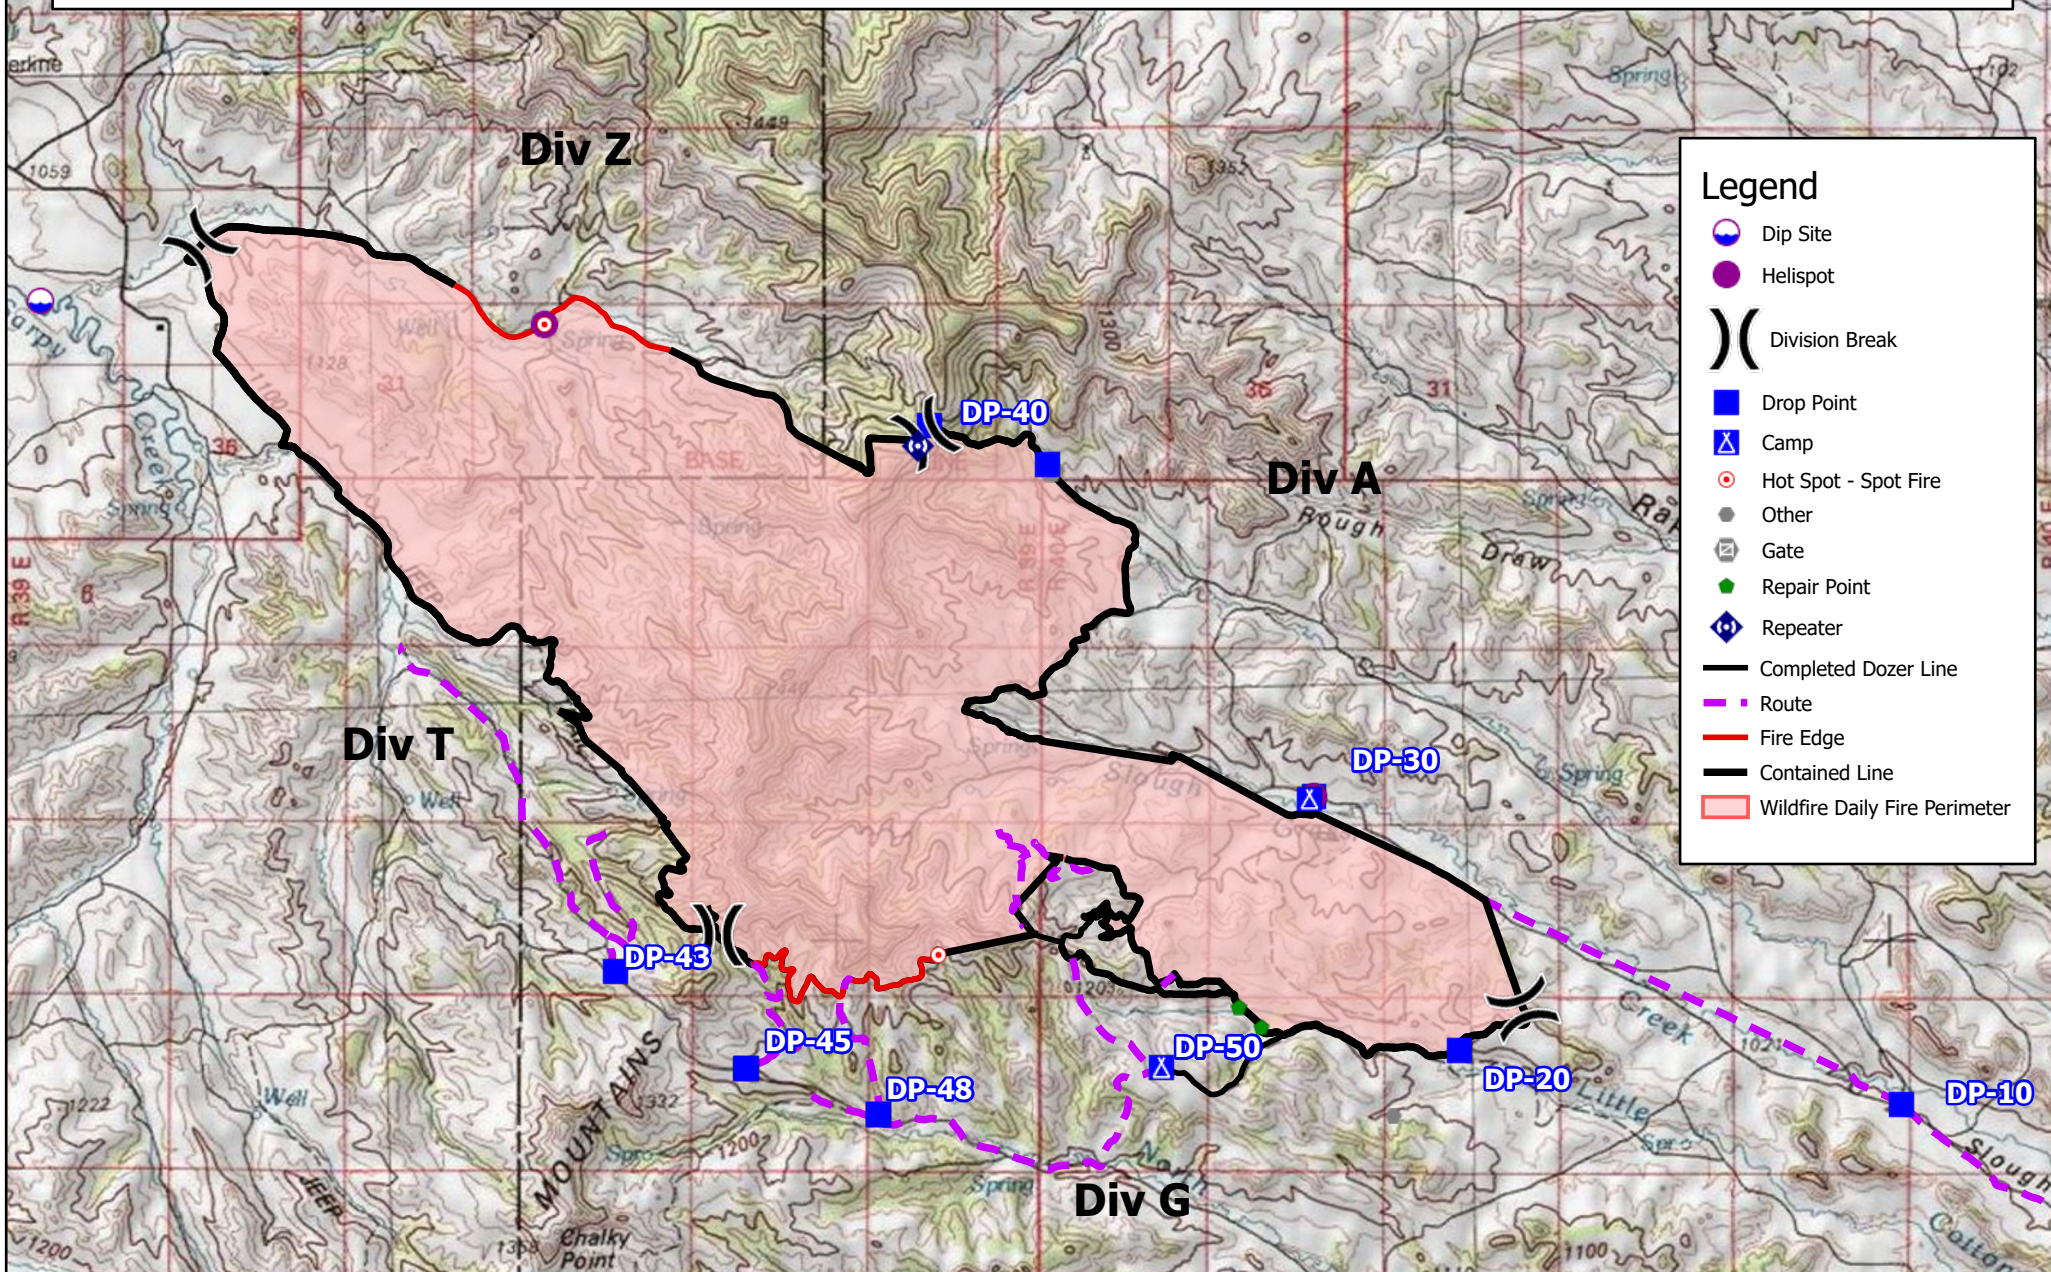

0 0.5 1 2 Miles

IAP
Slough Grass Fire
7/24/2021 0630-2130
Approx: 9170 acres

Legend

- Dip Site
- Helispot
- Division Break
- Drop Point
- Camp
- Hot Spot - Spot Fire
- Other
- Gate
- Repair Point
- Repeater
- Completed Dozer Line
- Route
- Fire Edge
- Contained Line
- Wildfire Daily Fire Perimeter