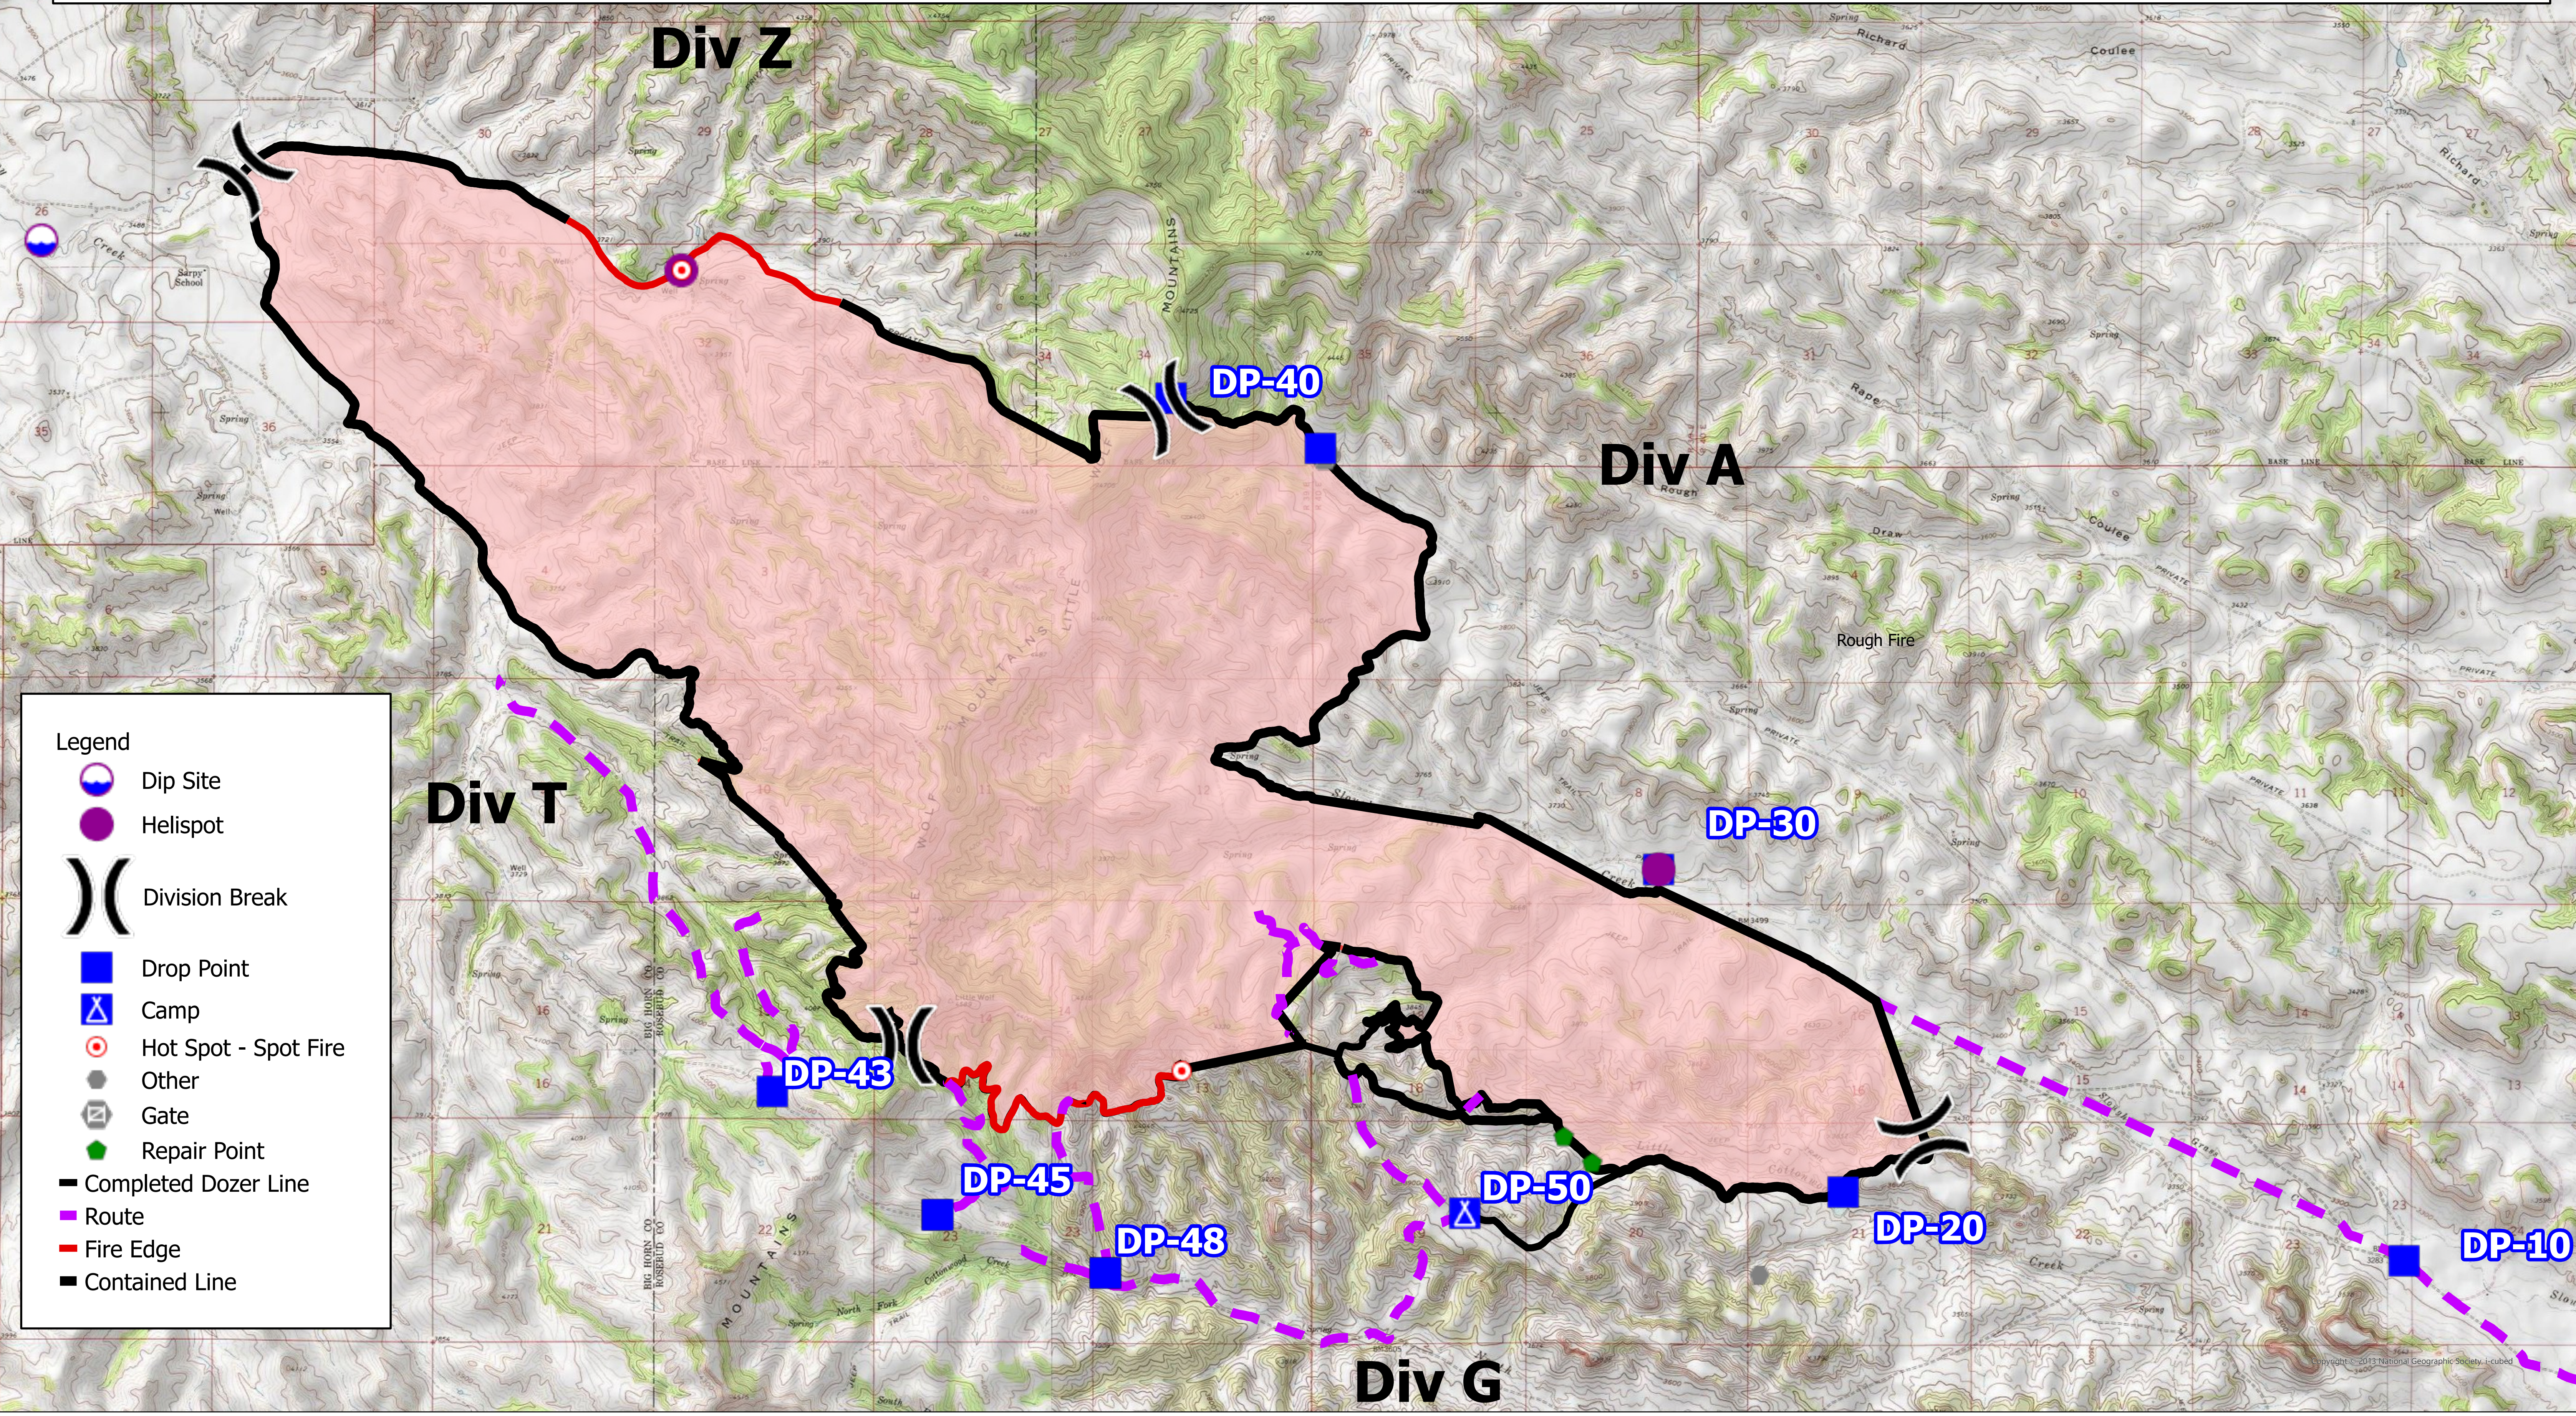

0 0.75 1.5 3 Miles

Briefing Map
Slough Grass
7/23/2021 17:41
Approx 9170 Acres

Legend

- Dip Site
- Helispot
- Division Break
- Drop Point
- Camp
- Hot Spot - Spot Fire
- Other
- Gate
- Repair Point
- Completed Dozer Line
- Route
- Fire Edge
- Contained Line