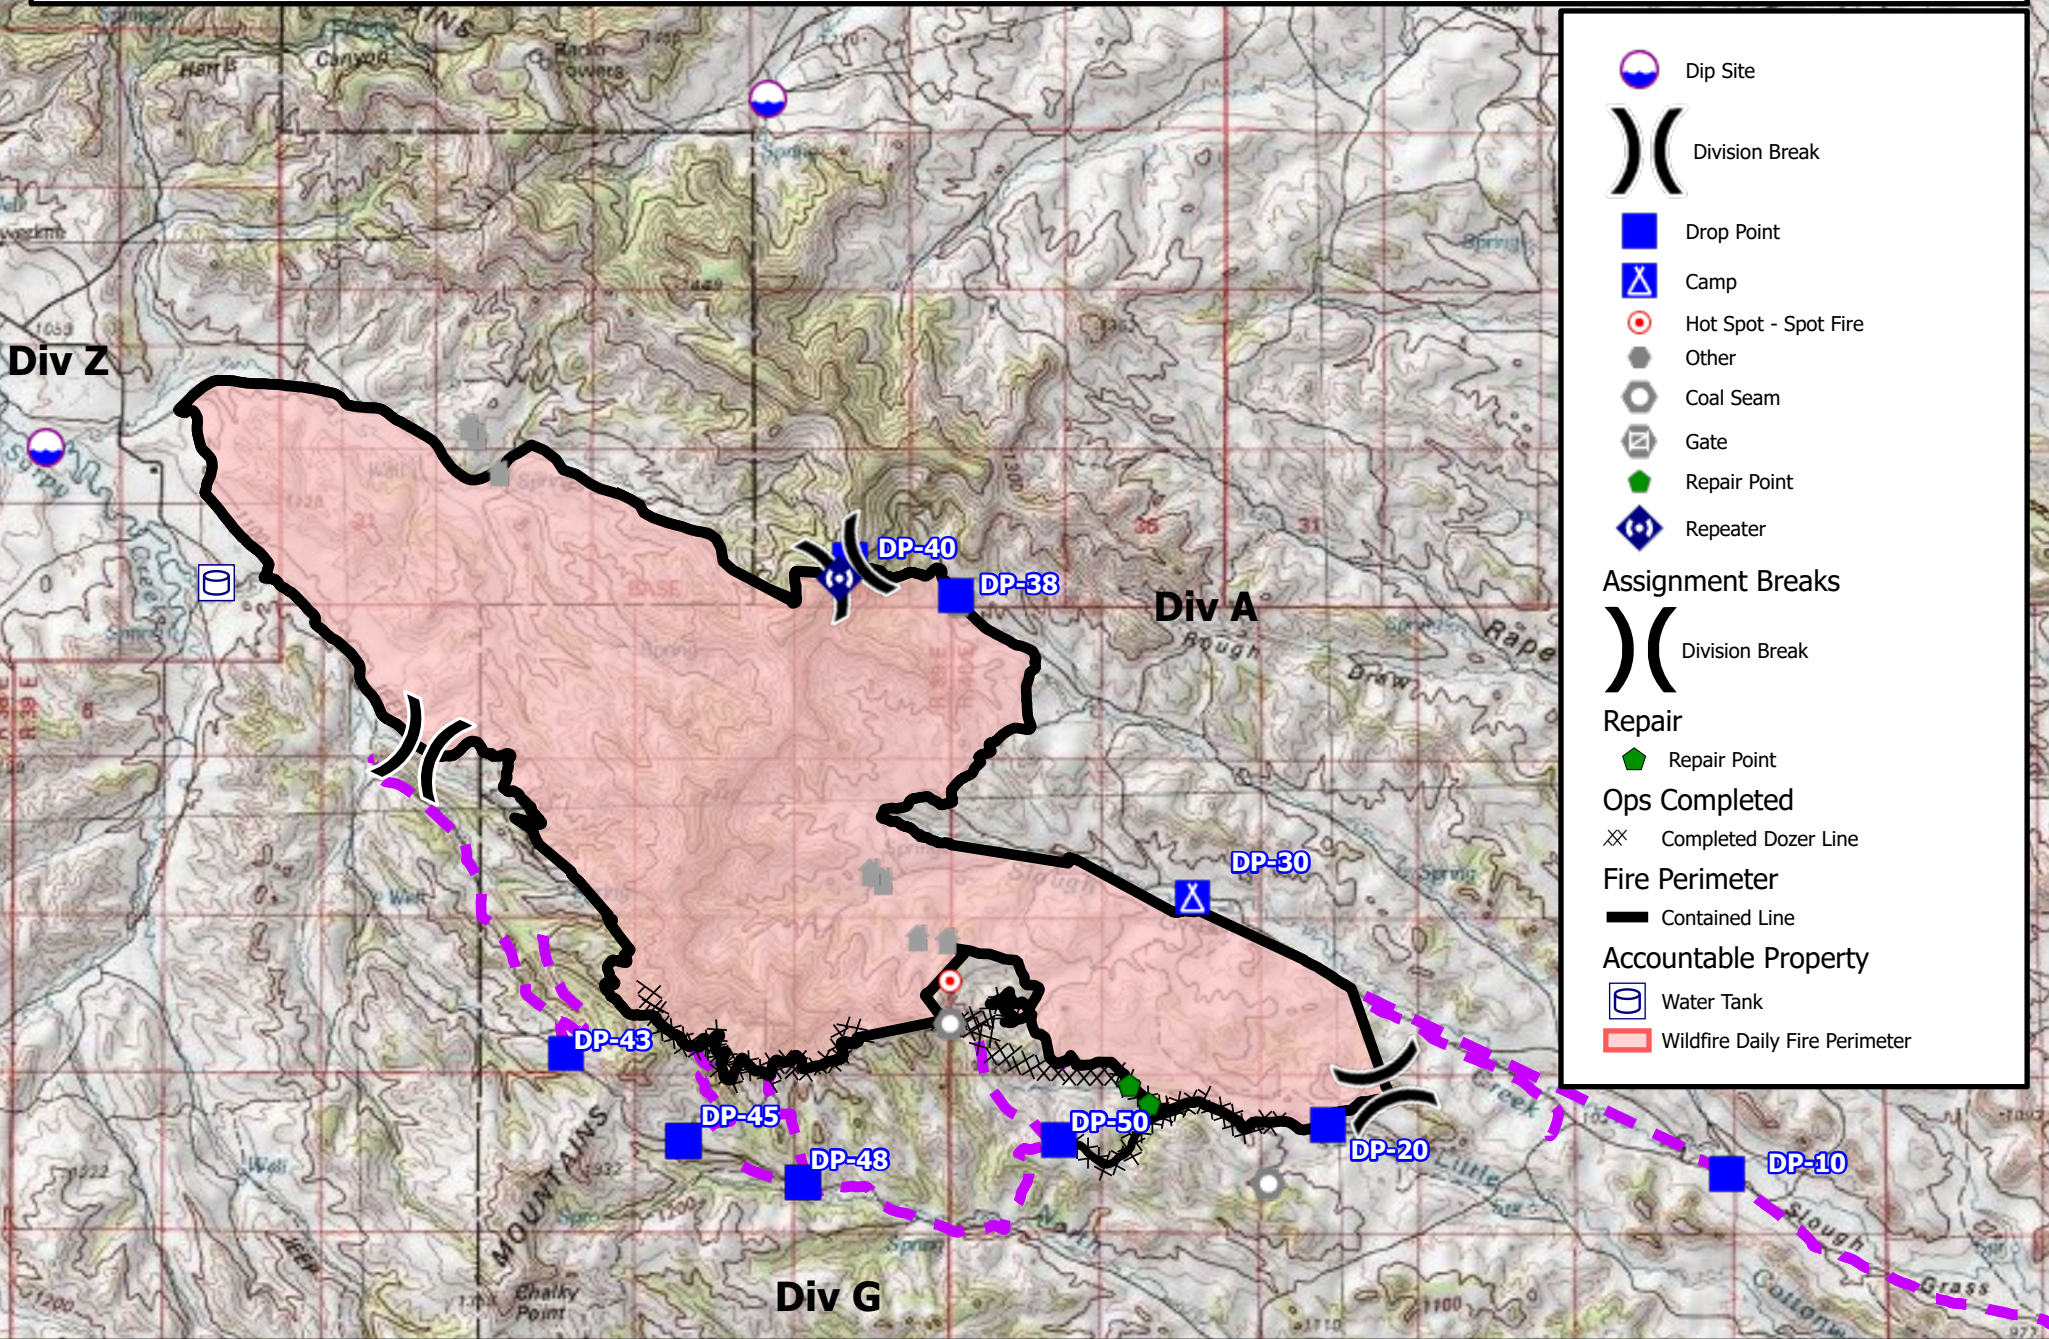

0 0.5 1 2 Miles

IAP  
Slough Grass  
7/25/2021 0630-2130  
Approx: 9170 acres

- Dip Site
- Division Break
- Drop Point
- Camp
- Hot Spot - Spot Fire
- Other
- Coal Seam
- Gate
- Repair Point
- Repeater
- Assignment Breaks**
- Division Break
- Repair**
- Repair Point
- Ops Completed**
- Completed Dozer Line
- Fire Perimeter**
- Contained Line
- Accountable Property**
- Water Tank
- Wildfire Daily Fire Perimeter