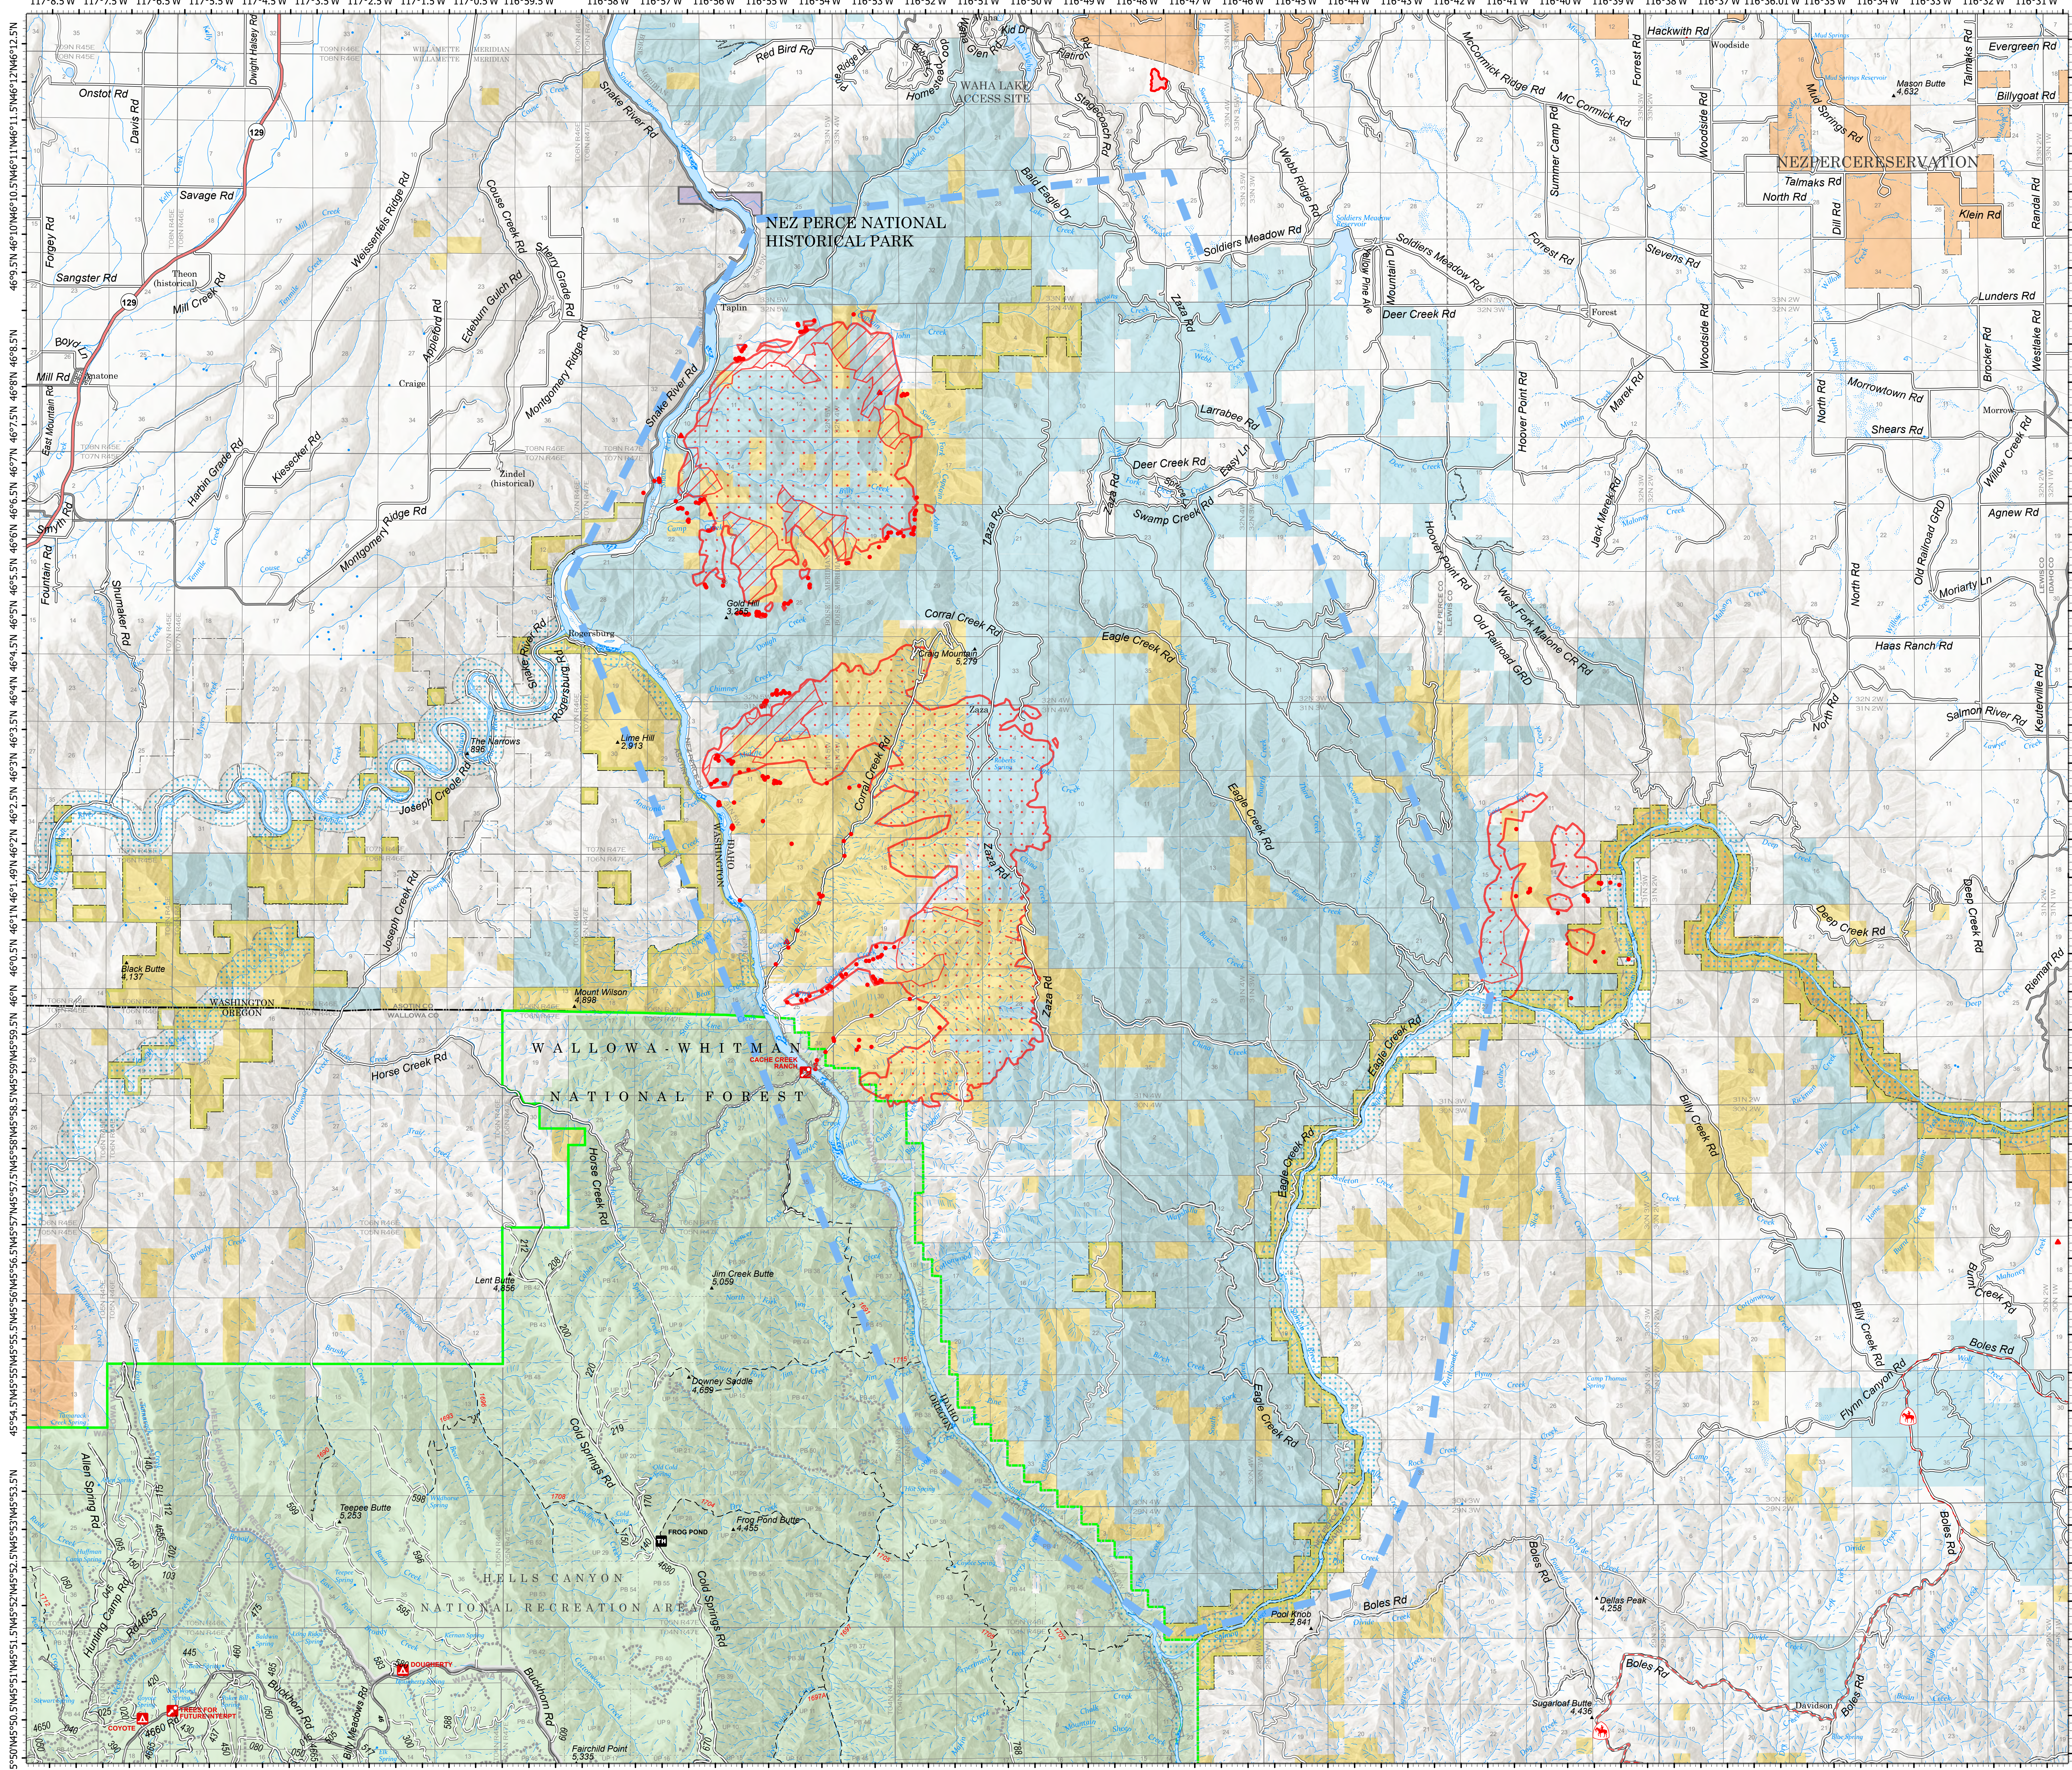

Air Ops

Shovel Creek
ID-CMS-000470
7/9/2021

TFR FDC 1/5730
SFC to 10,000 Ft MSL
1400z to 0500z

- IR Isolated Heat Source
- Temporary Flight Restriction
- Wildfire Daily Fire Perimeter
- IR Heat Perimeter
- IR Intense Heat
- IR Scattered Heat
- American Indian Lands
- State Lands
- U.S. Fish & Wildlife Service Lands
- Bureau of Land Management Lands
- National Park Service Lands
- Private; Local Government; Undesignated

NR Team 4
7/9/2021 0717

North American 1983 Datum, Lat/Long
Grid