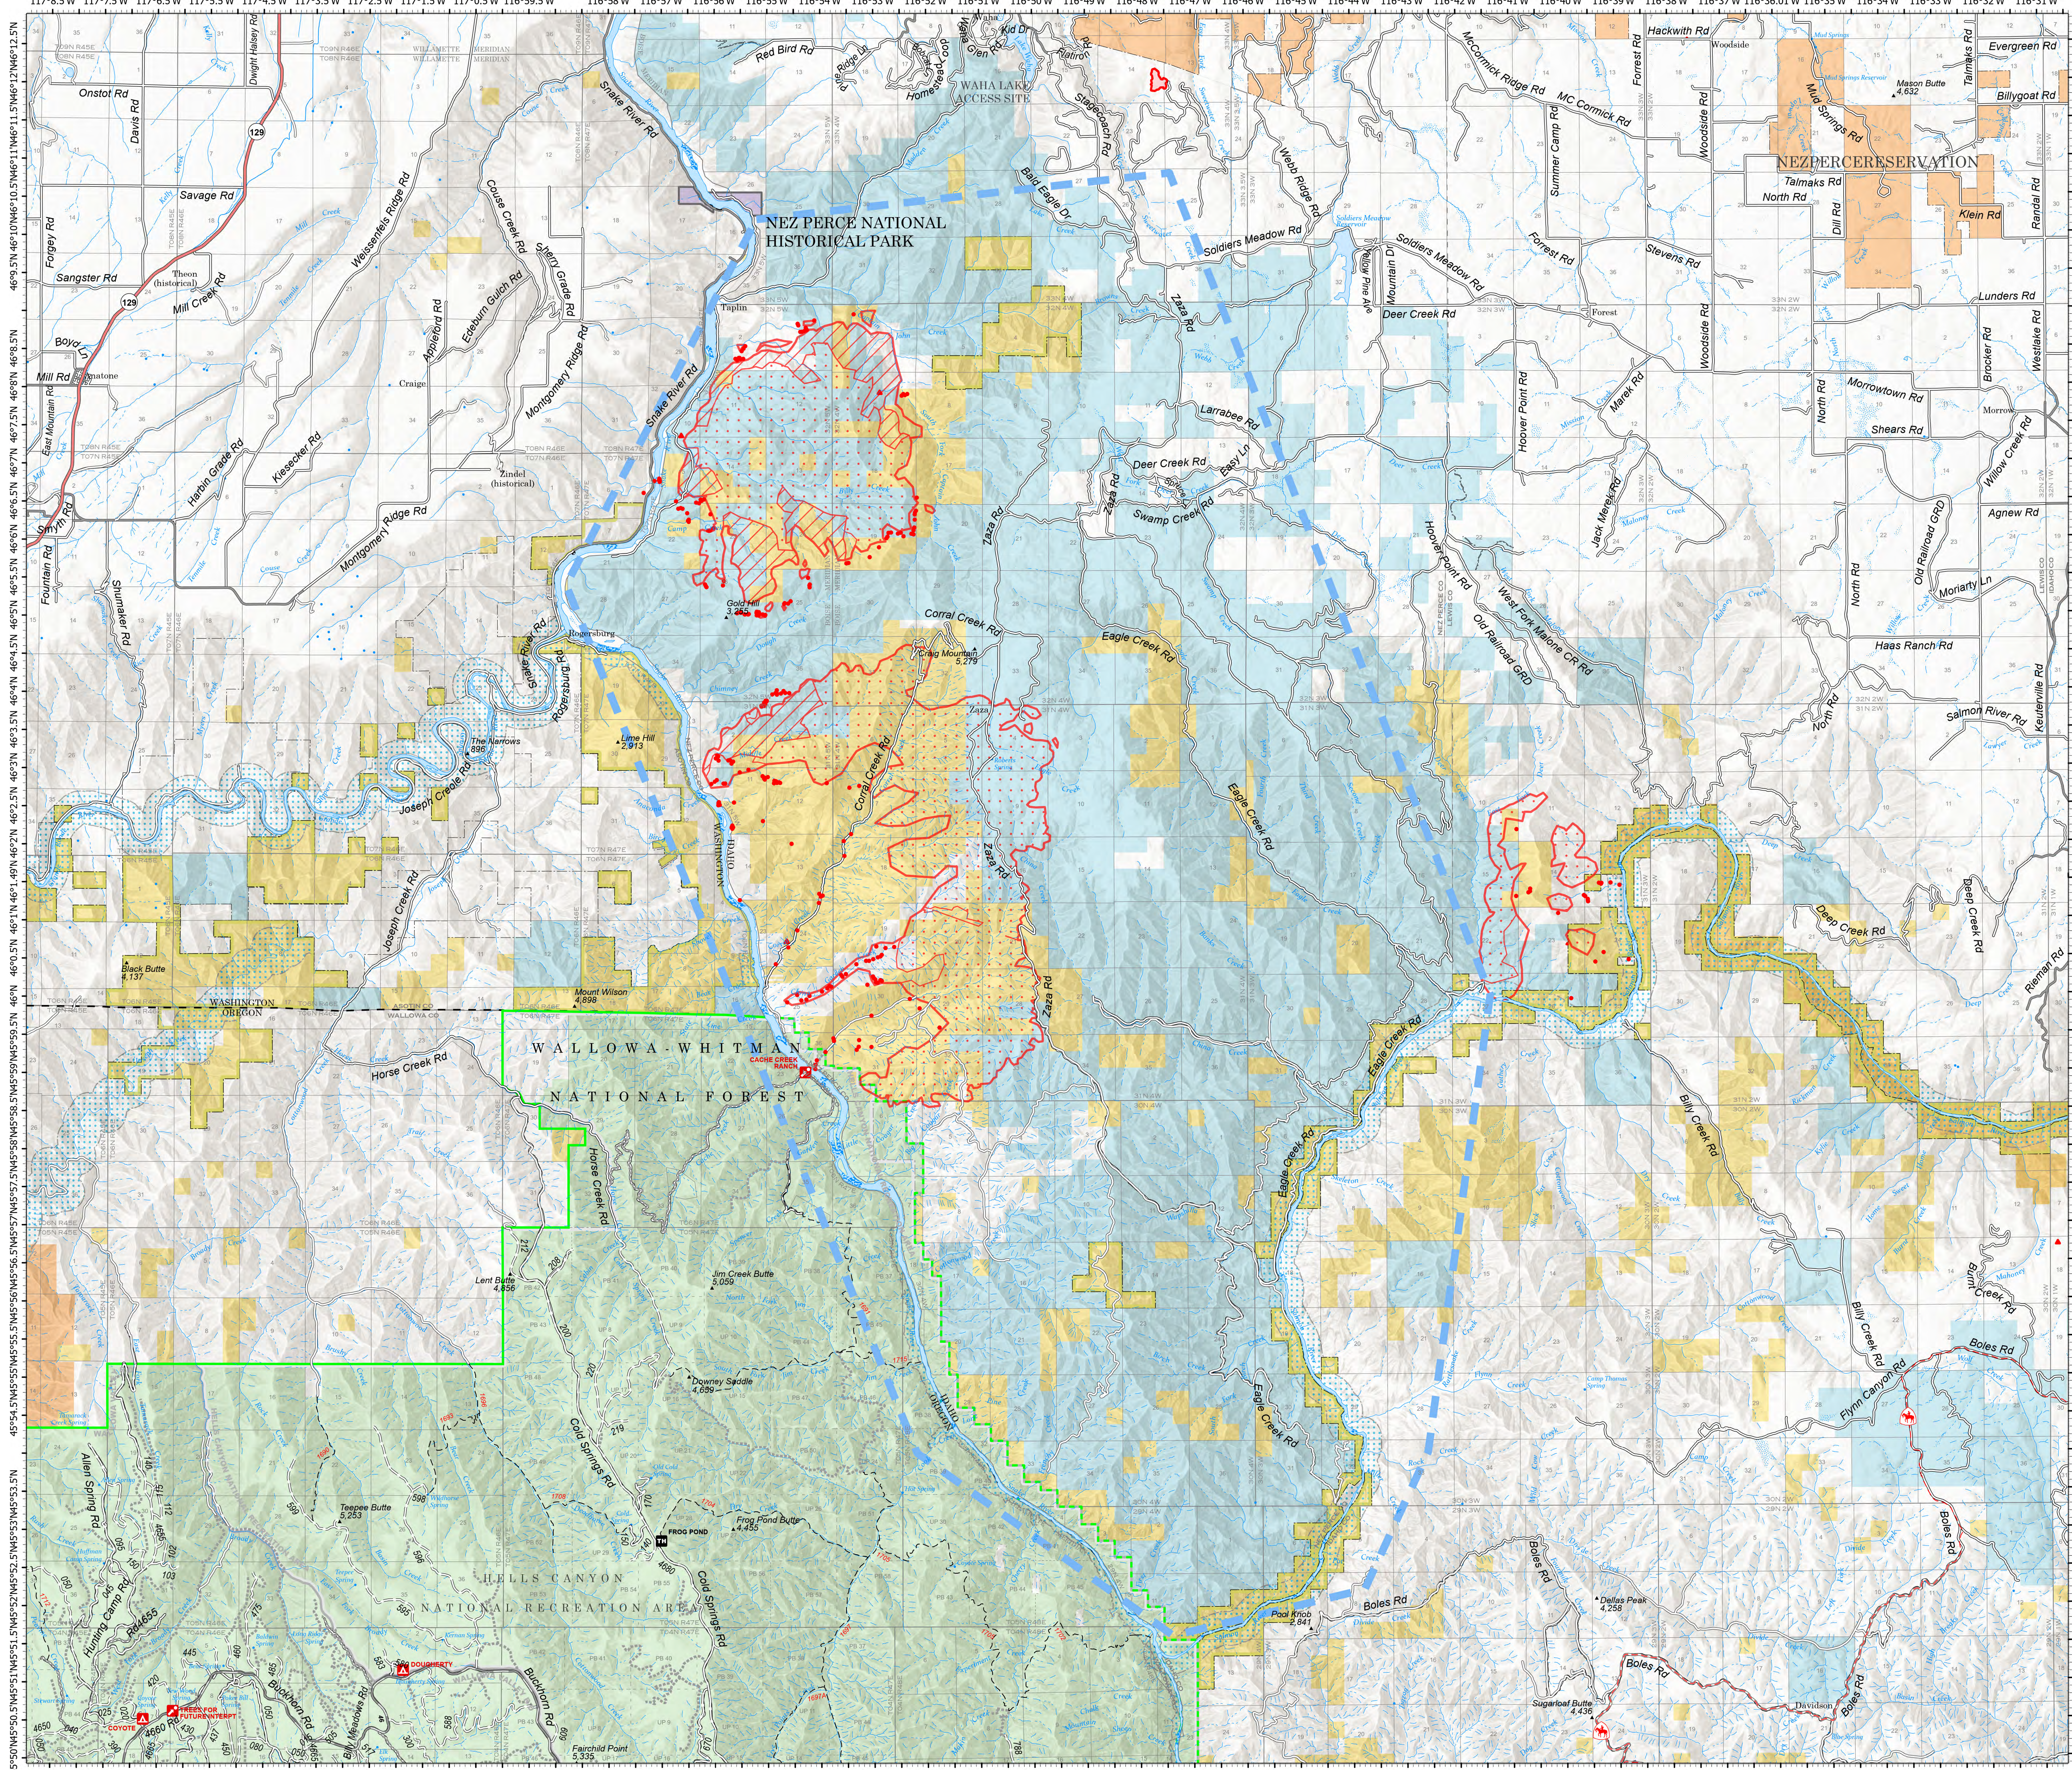

Air Ops

Shovel Creek
ID-CMS-000470
7/9/2021

TFR FDC 1/5730
SFC to 10,000 Ft MSL
1400z to 0500z

- IR Isolated Heat Source
- Temporary Flight Restriction
- Wildfire Daily Fire Perimeter
- IR Heat Perimeter
- IR Intense Heat
- IR Scattered Heat
- American Indian Lands
- State Lands
- U.S. Fish & Wildlife Service Lands
- Bureau of Land Management Lands
- National Park Service Lands
- Private; Local Government; Undesignated

NR Team 4
7/9/2021 0723

North American 1983 Datum, Lat/Long
Grid