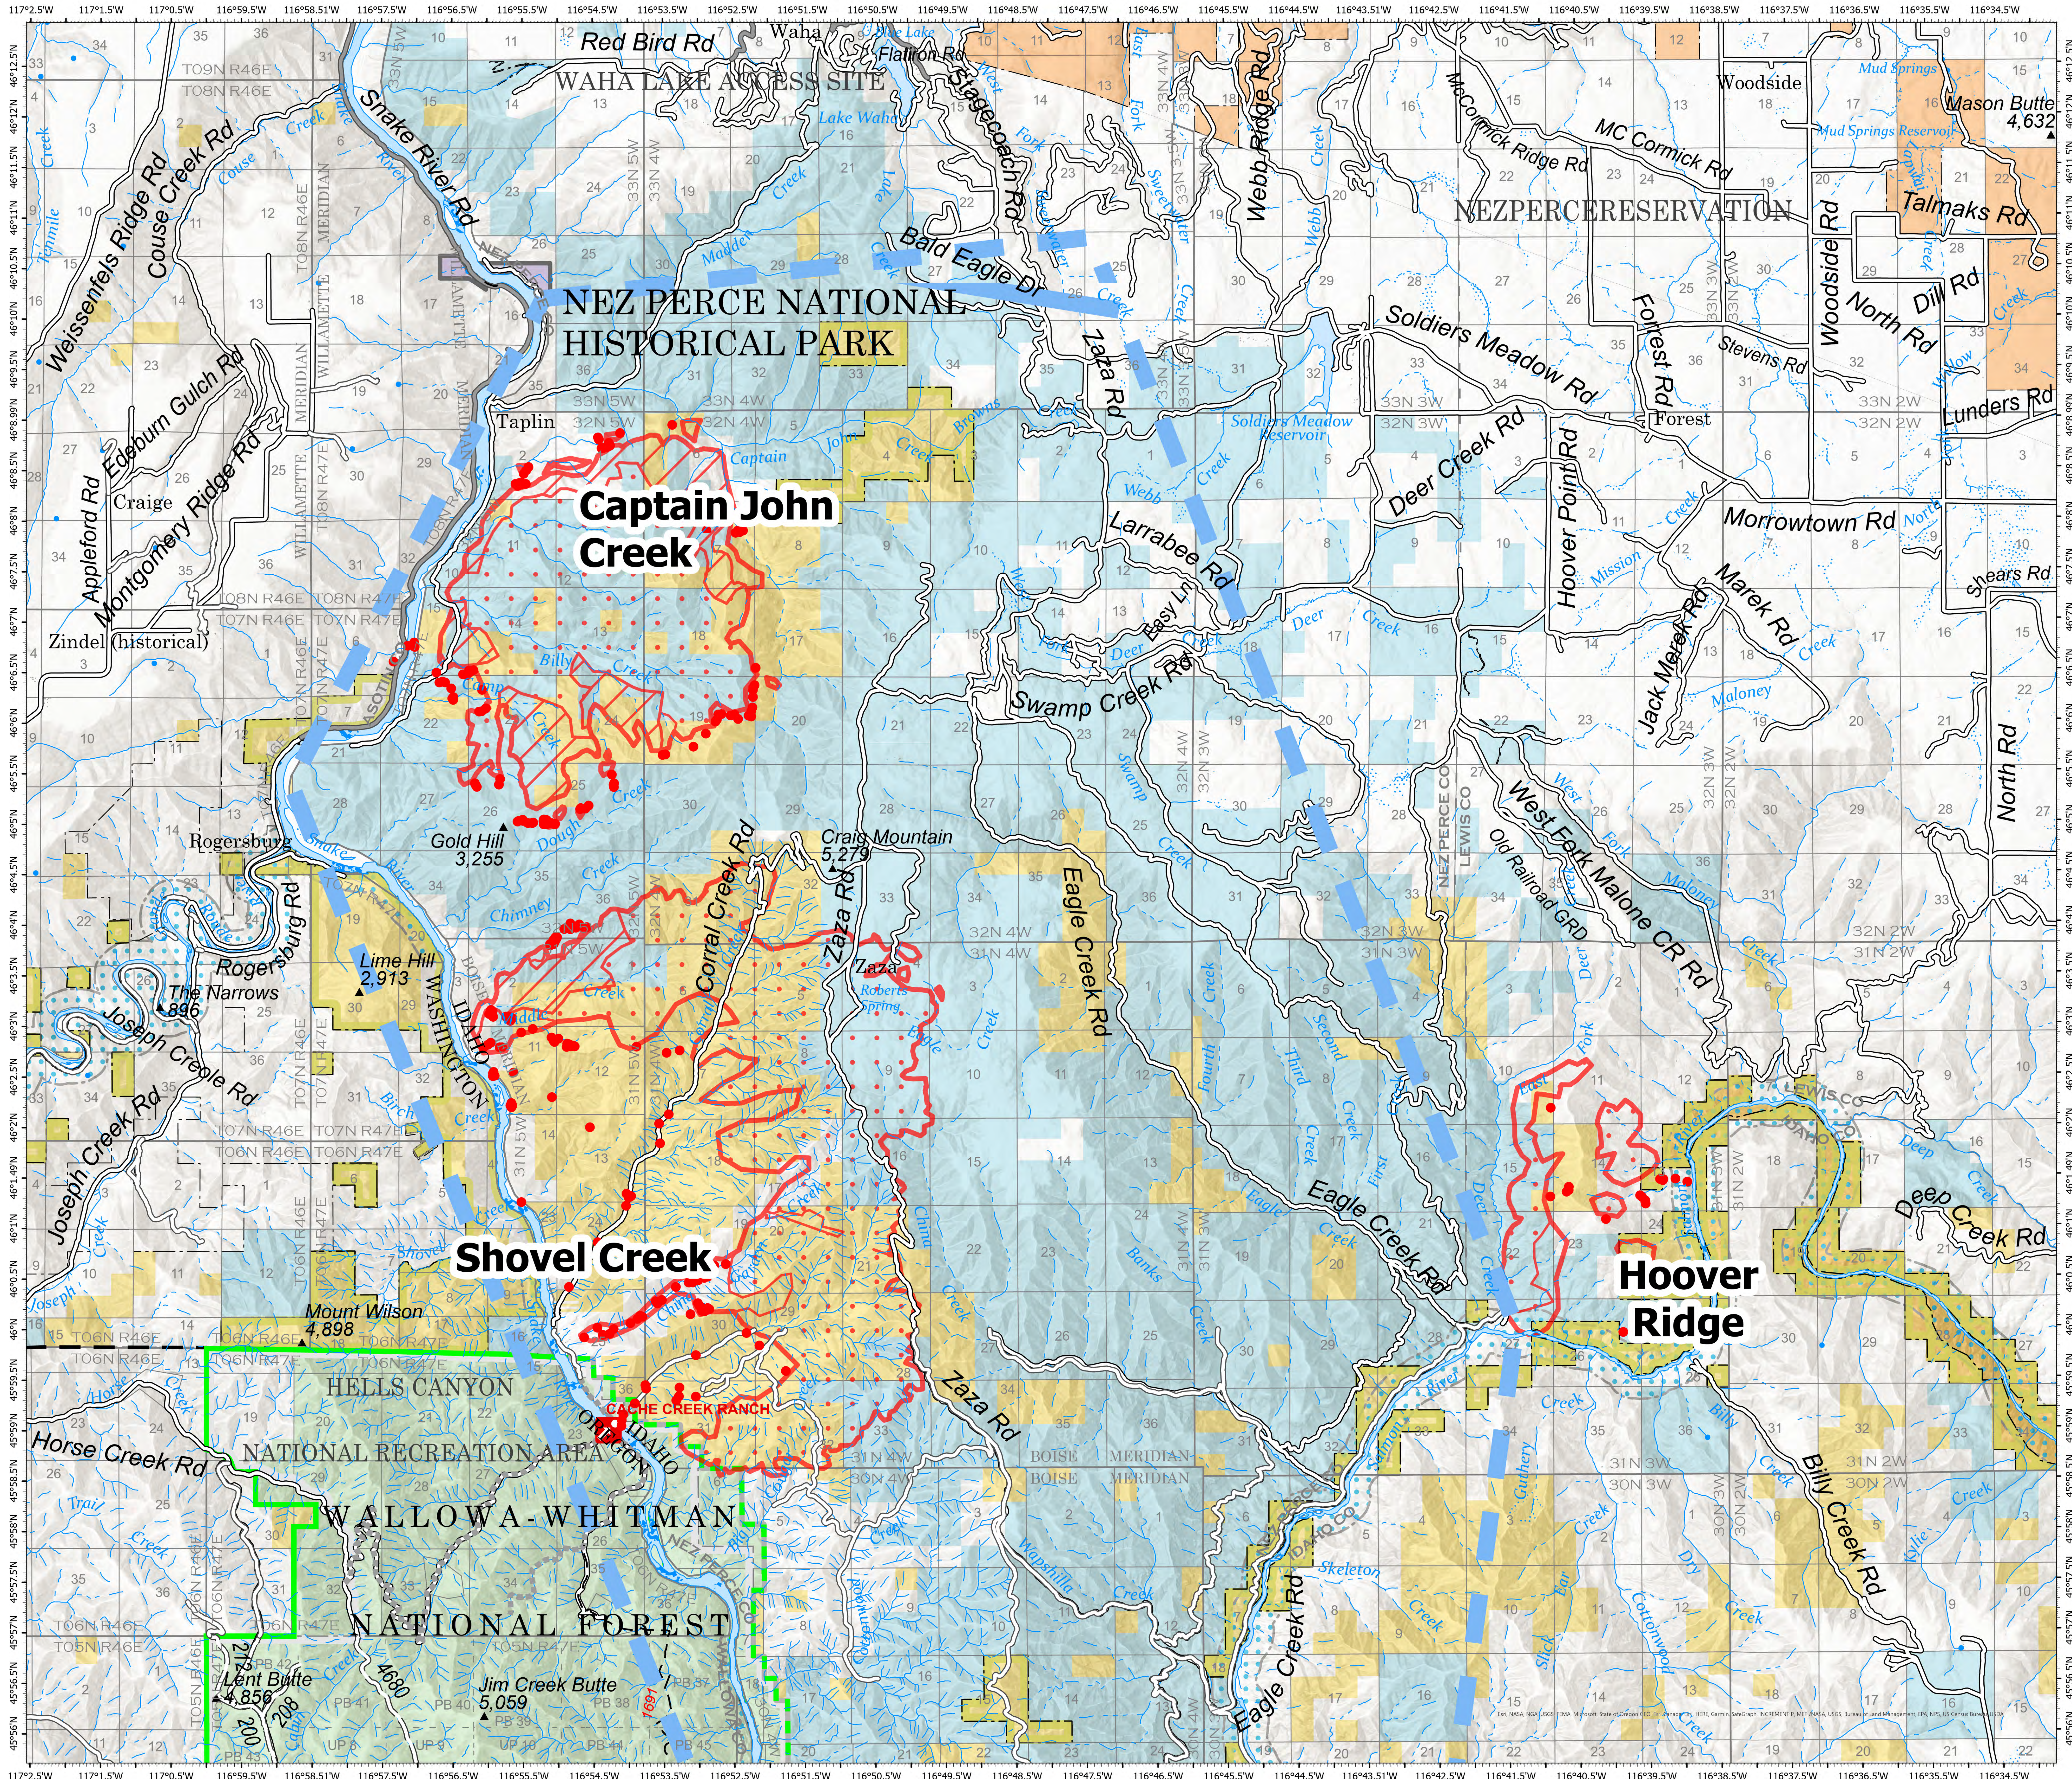

Briefing

Shovel Creek
ID-CMS-000470
7/9/2021

- IR Isolated Heat Source
- Temporary Flight Restriction
- Wildfire Daily Fire Perimeter
- IR Heat Perimeter
- IR Intense Heat
- IR Scattered Heat
- State Public Lands
- Other State Lands
- U.S. Fish & Wildlife Service Lands
- Bureau of Land Management Lands
- National Park Service Lands
- Private; Local Government; Undesignated

NR Team 4
7/9/2021 0628
North American 1983 Datum, Lat/Long
Grid