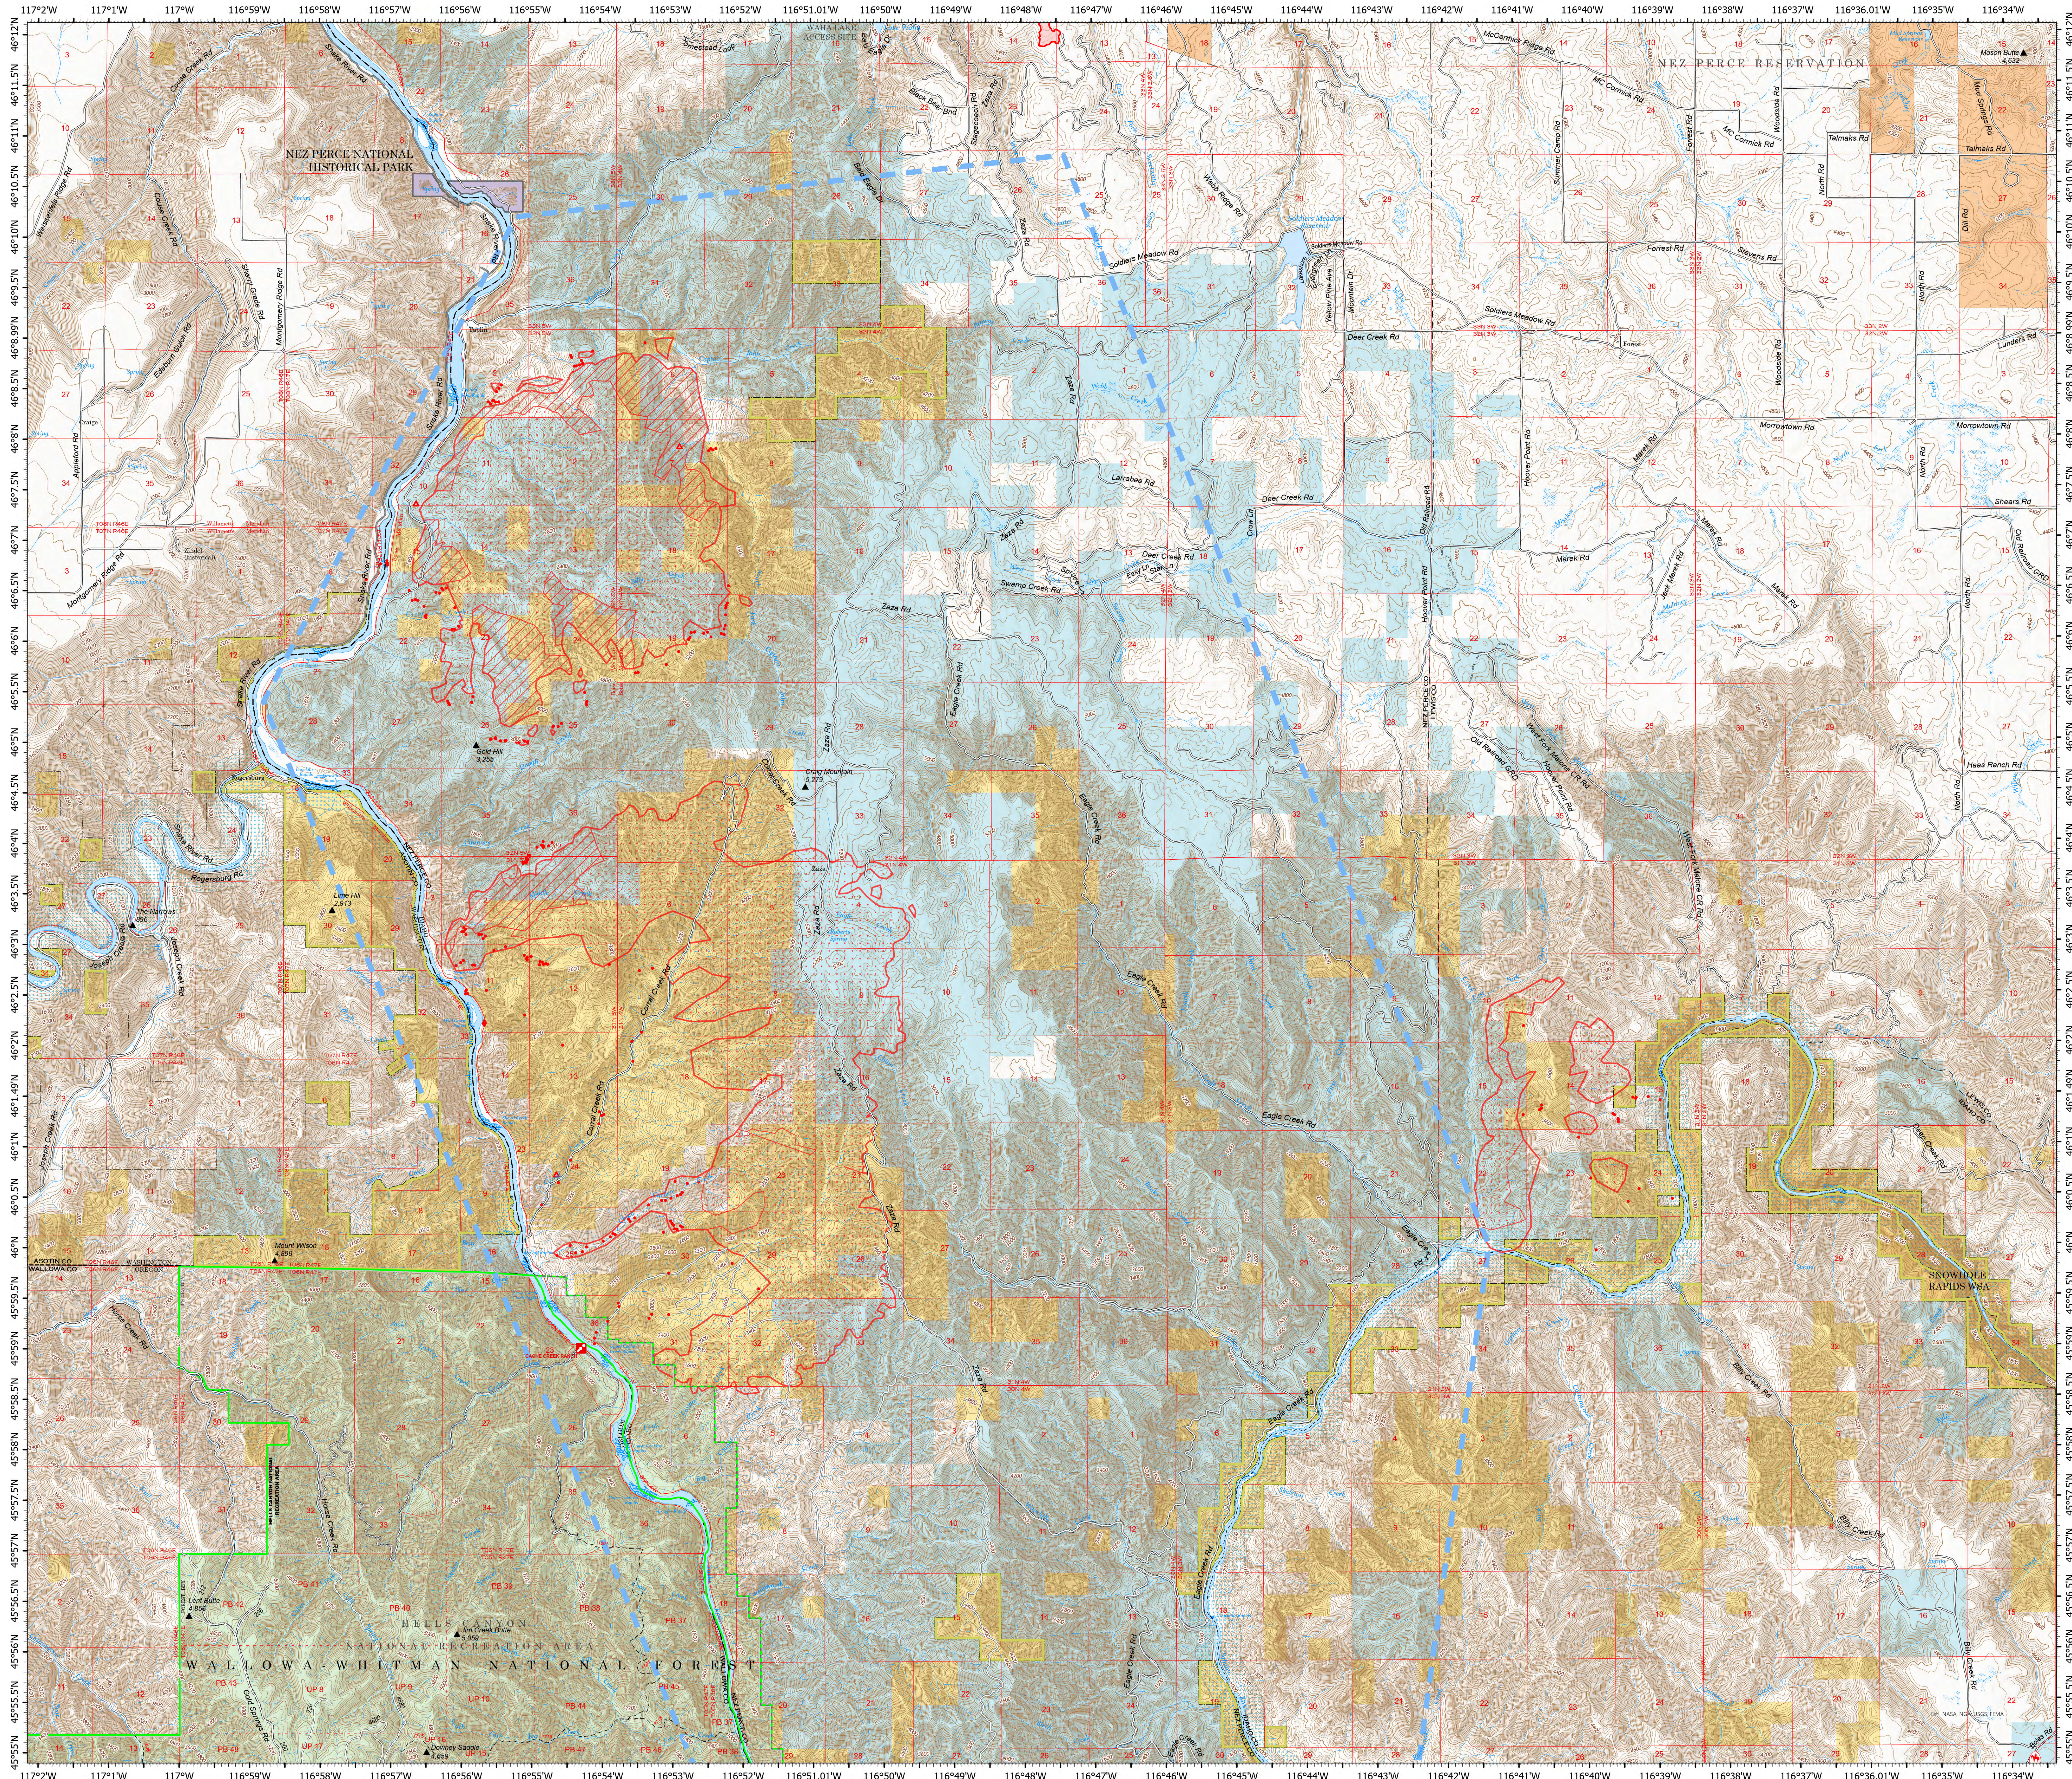

Operations

Shovel Creek

ID-CMS-000470

7/9/2021

- IR Isolated Heat Source
- Temporary Flight Restriction
- Wildfire Daily Fire Perimeter
- IR Heat Perimeter
- IR Intense Heat
- IR Scattered Heat
- State Public Lands
- Other State Lands
- U.S. Fish & Wildlife Service Lands
- Bureau of Land Management Lands
- National Park Service Lands
- Private; Local Government; Undesignated

NR Team 4
7/9/2021 0624

North American 1983 Datum, Lat/Long
Grid