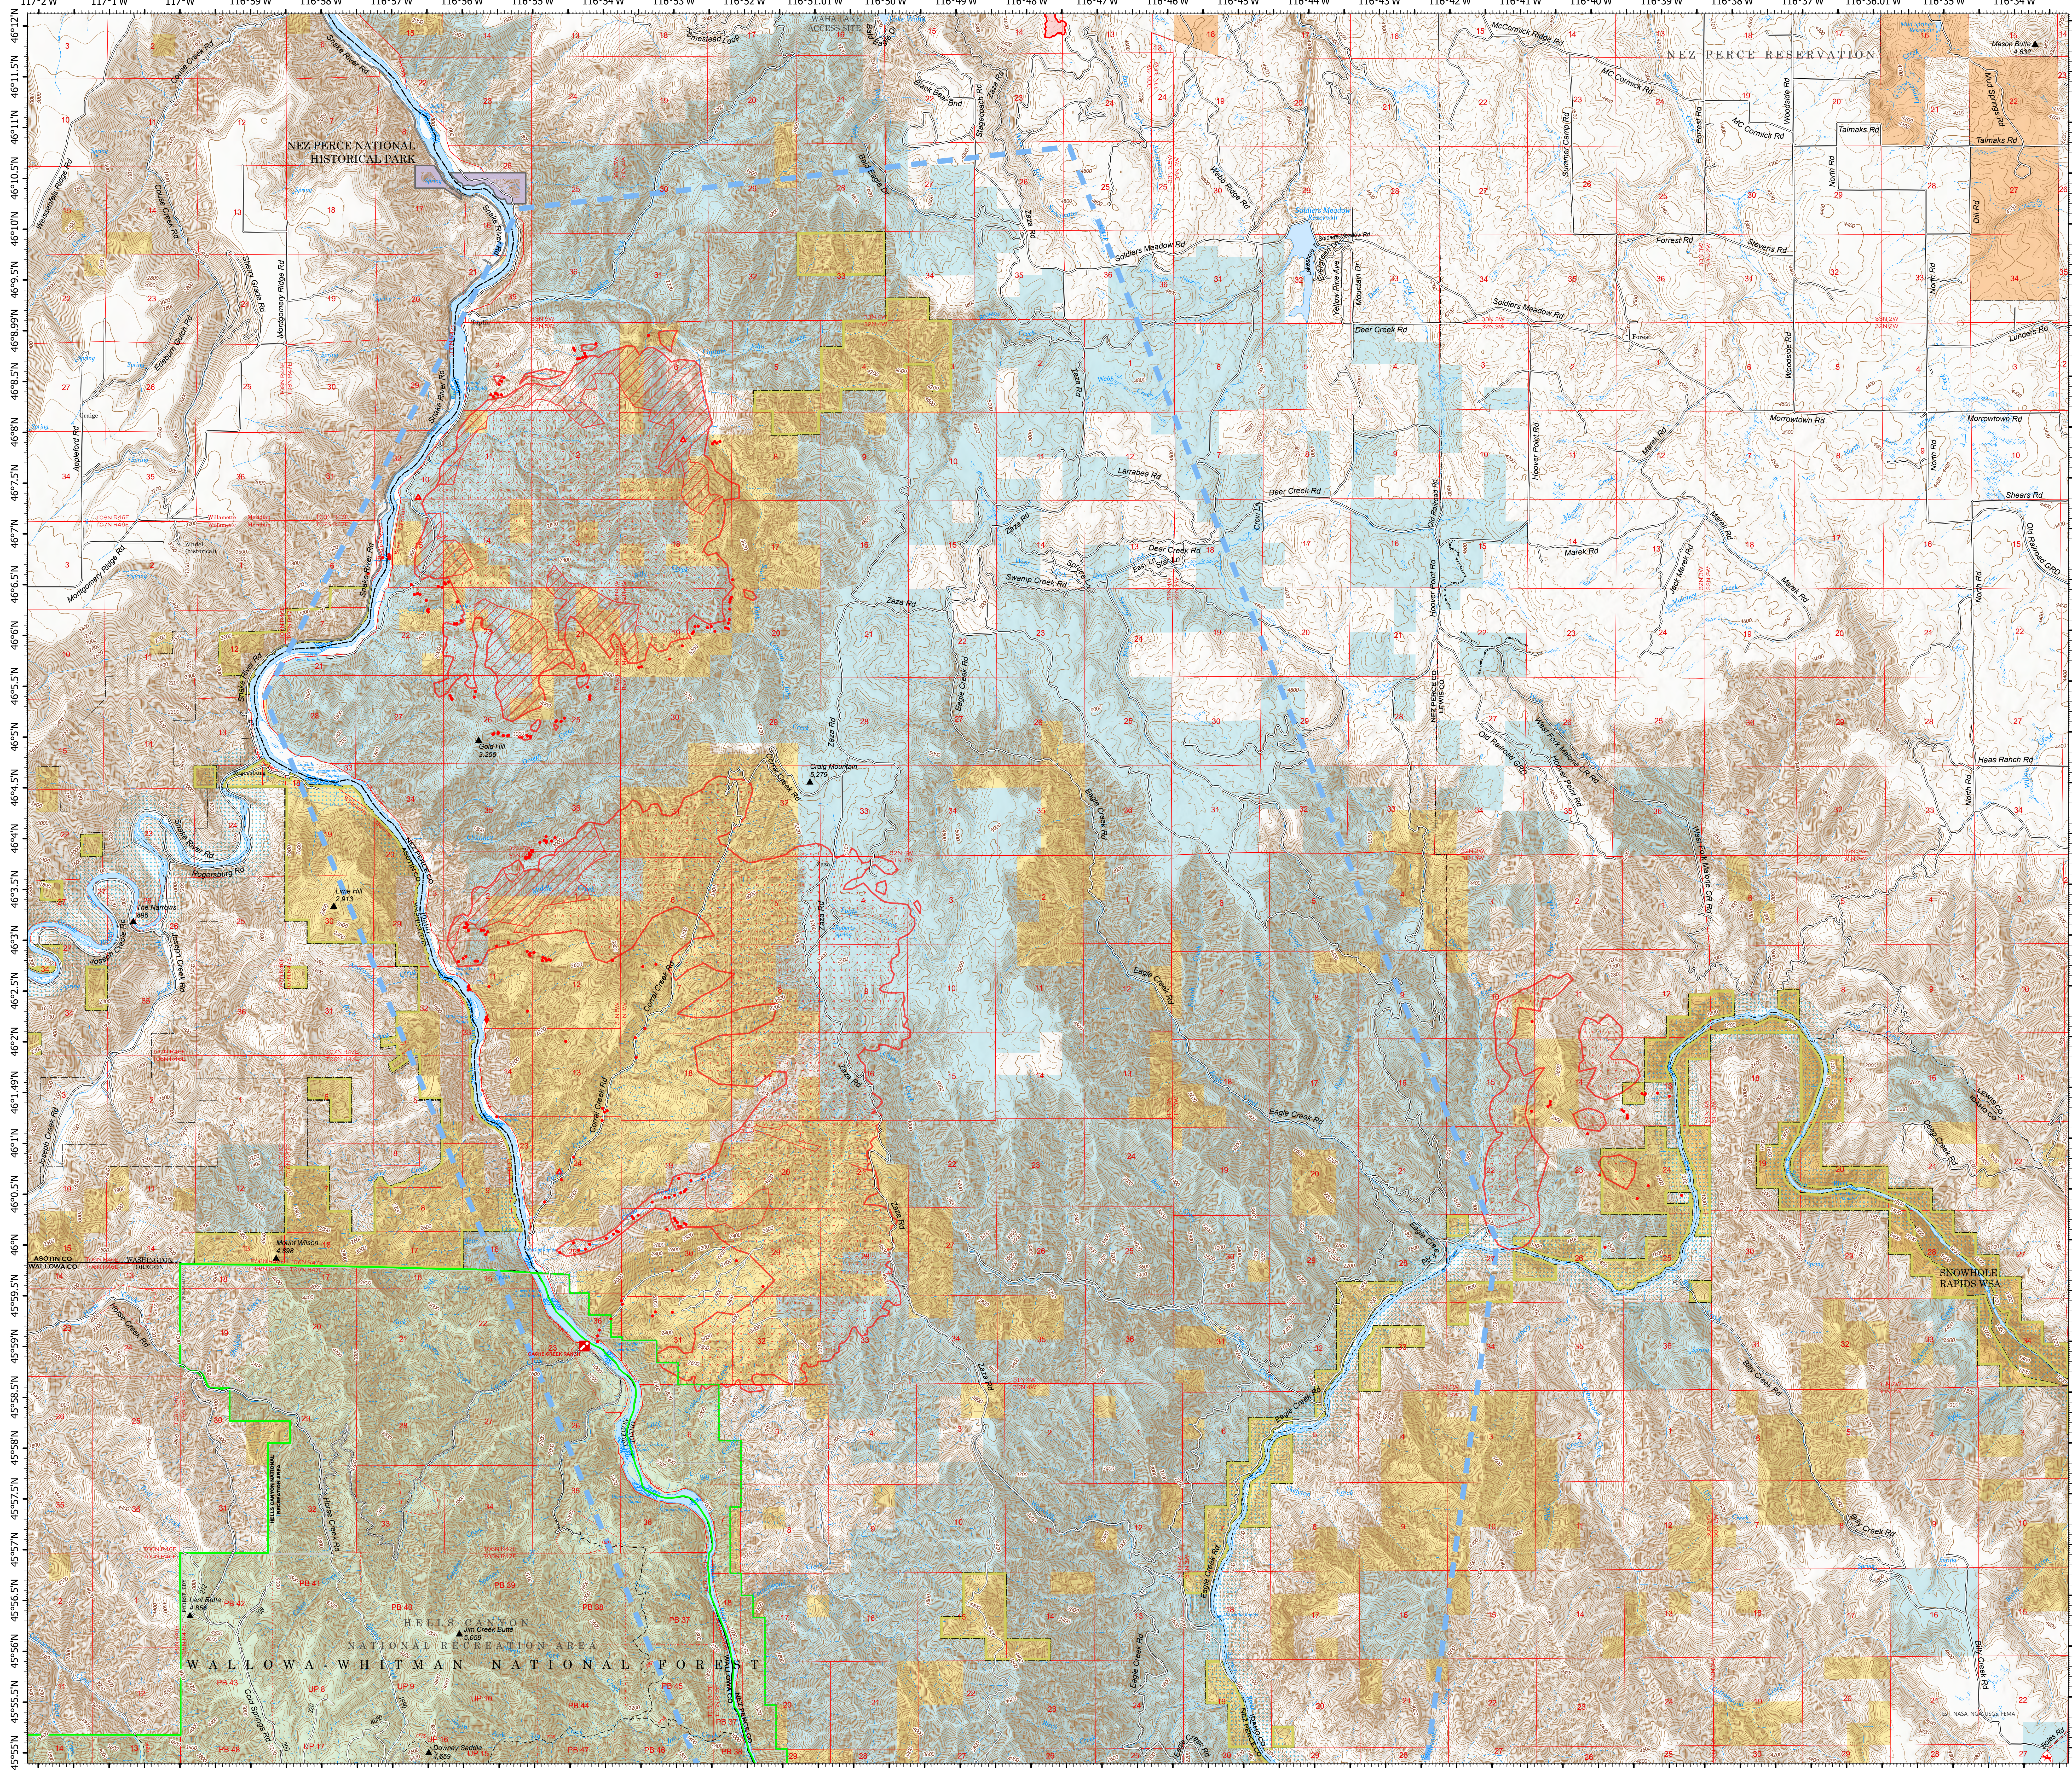

Operations

Shovel Creek

ID-CMS-000470

7/9/2021

- IR Isolated Heat Source
- Temporary Flight Restriction
- Wildfire Daily Fire Perimeter
- IR Heat Perimeter
- IR Intense Heat
- IR Scattered Heat
- State Public Lands
- Other State Lands
- U.S. Fish & Wildlife Service Lands
- Bureau of Land Management Lands
- National Park Service Lands
- Private; Local Government; Undesignated

NR Team 4
7/9/2021 0627

North American 1983 Datum, Lat/Long
Grid