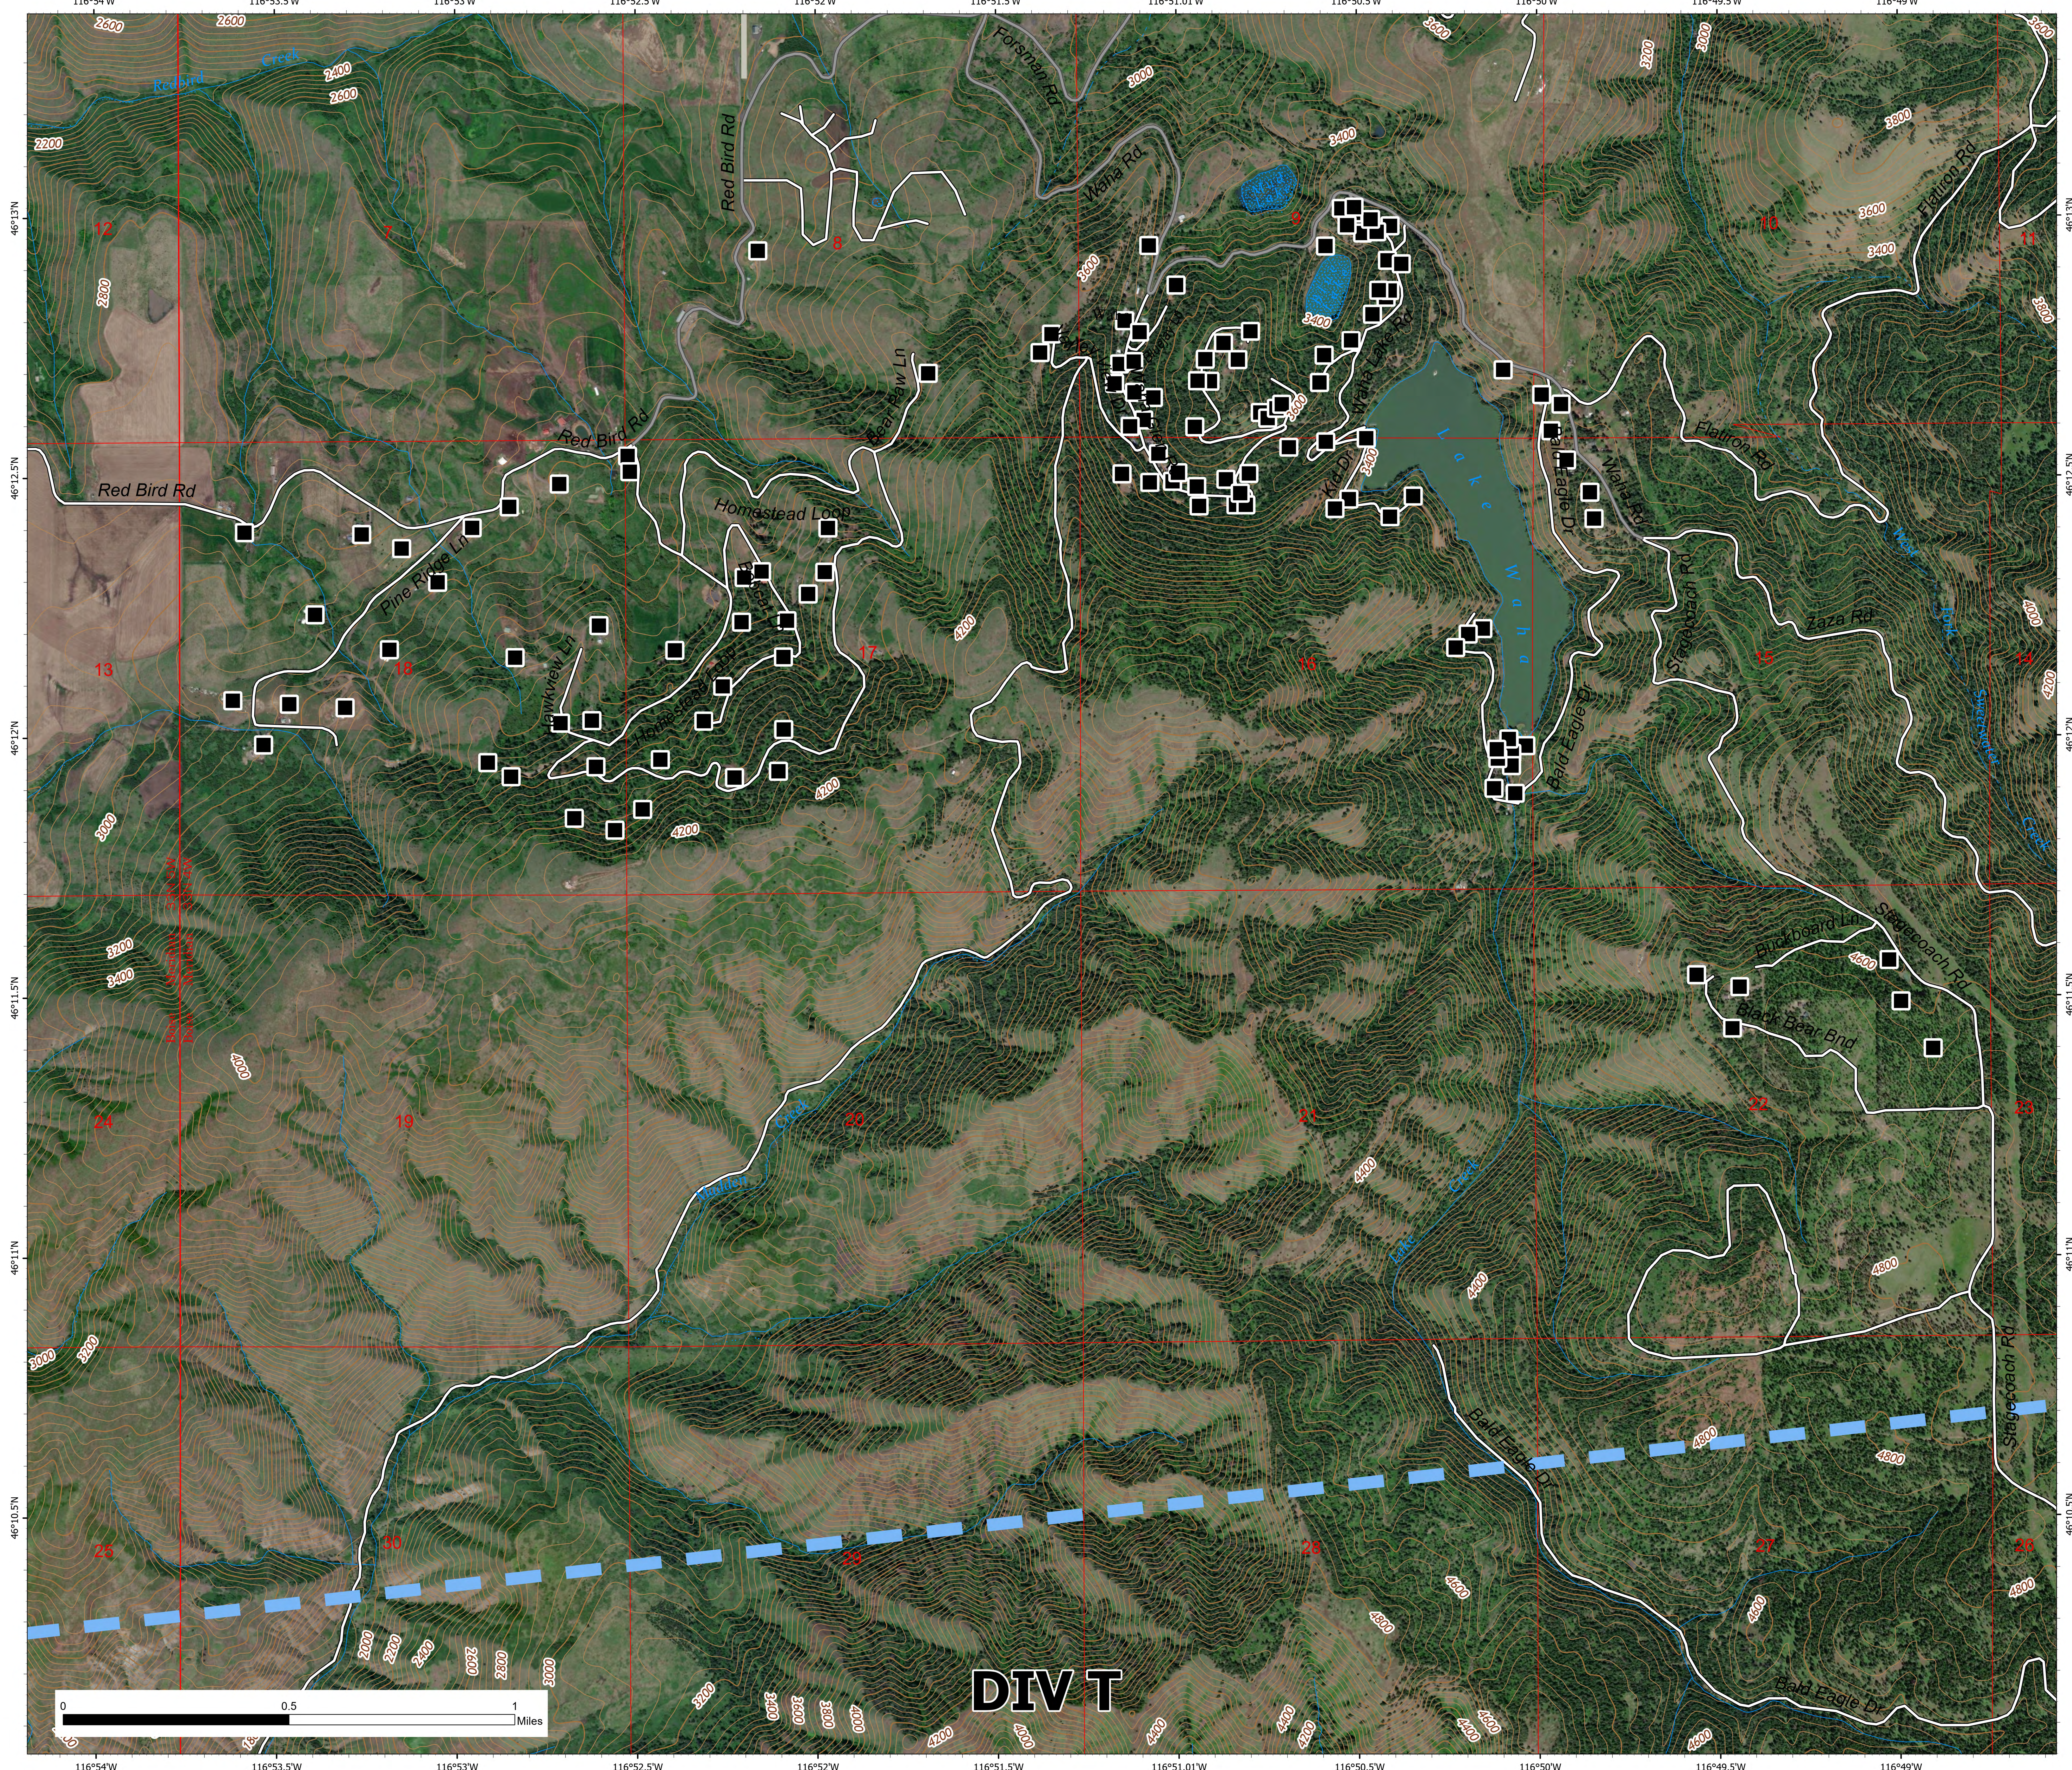

# Structure Waha Lake

Snake River Complex  
ID-CMS-000604  
7/10/2021  
39,532 acres at 7/9/2021 @ 2201  
Acres from IR

- Temporary Flight Restriction
- Structures

NR Team 4  
7/10/2021 0534  
North American 1983 Datum, Lat/Long  
Grid

**DIV T**