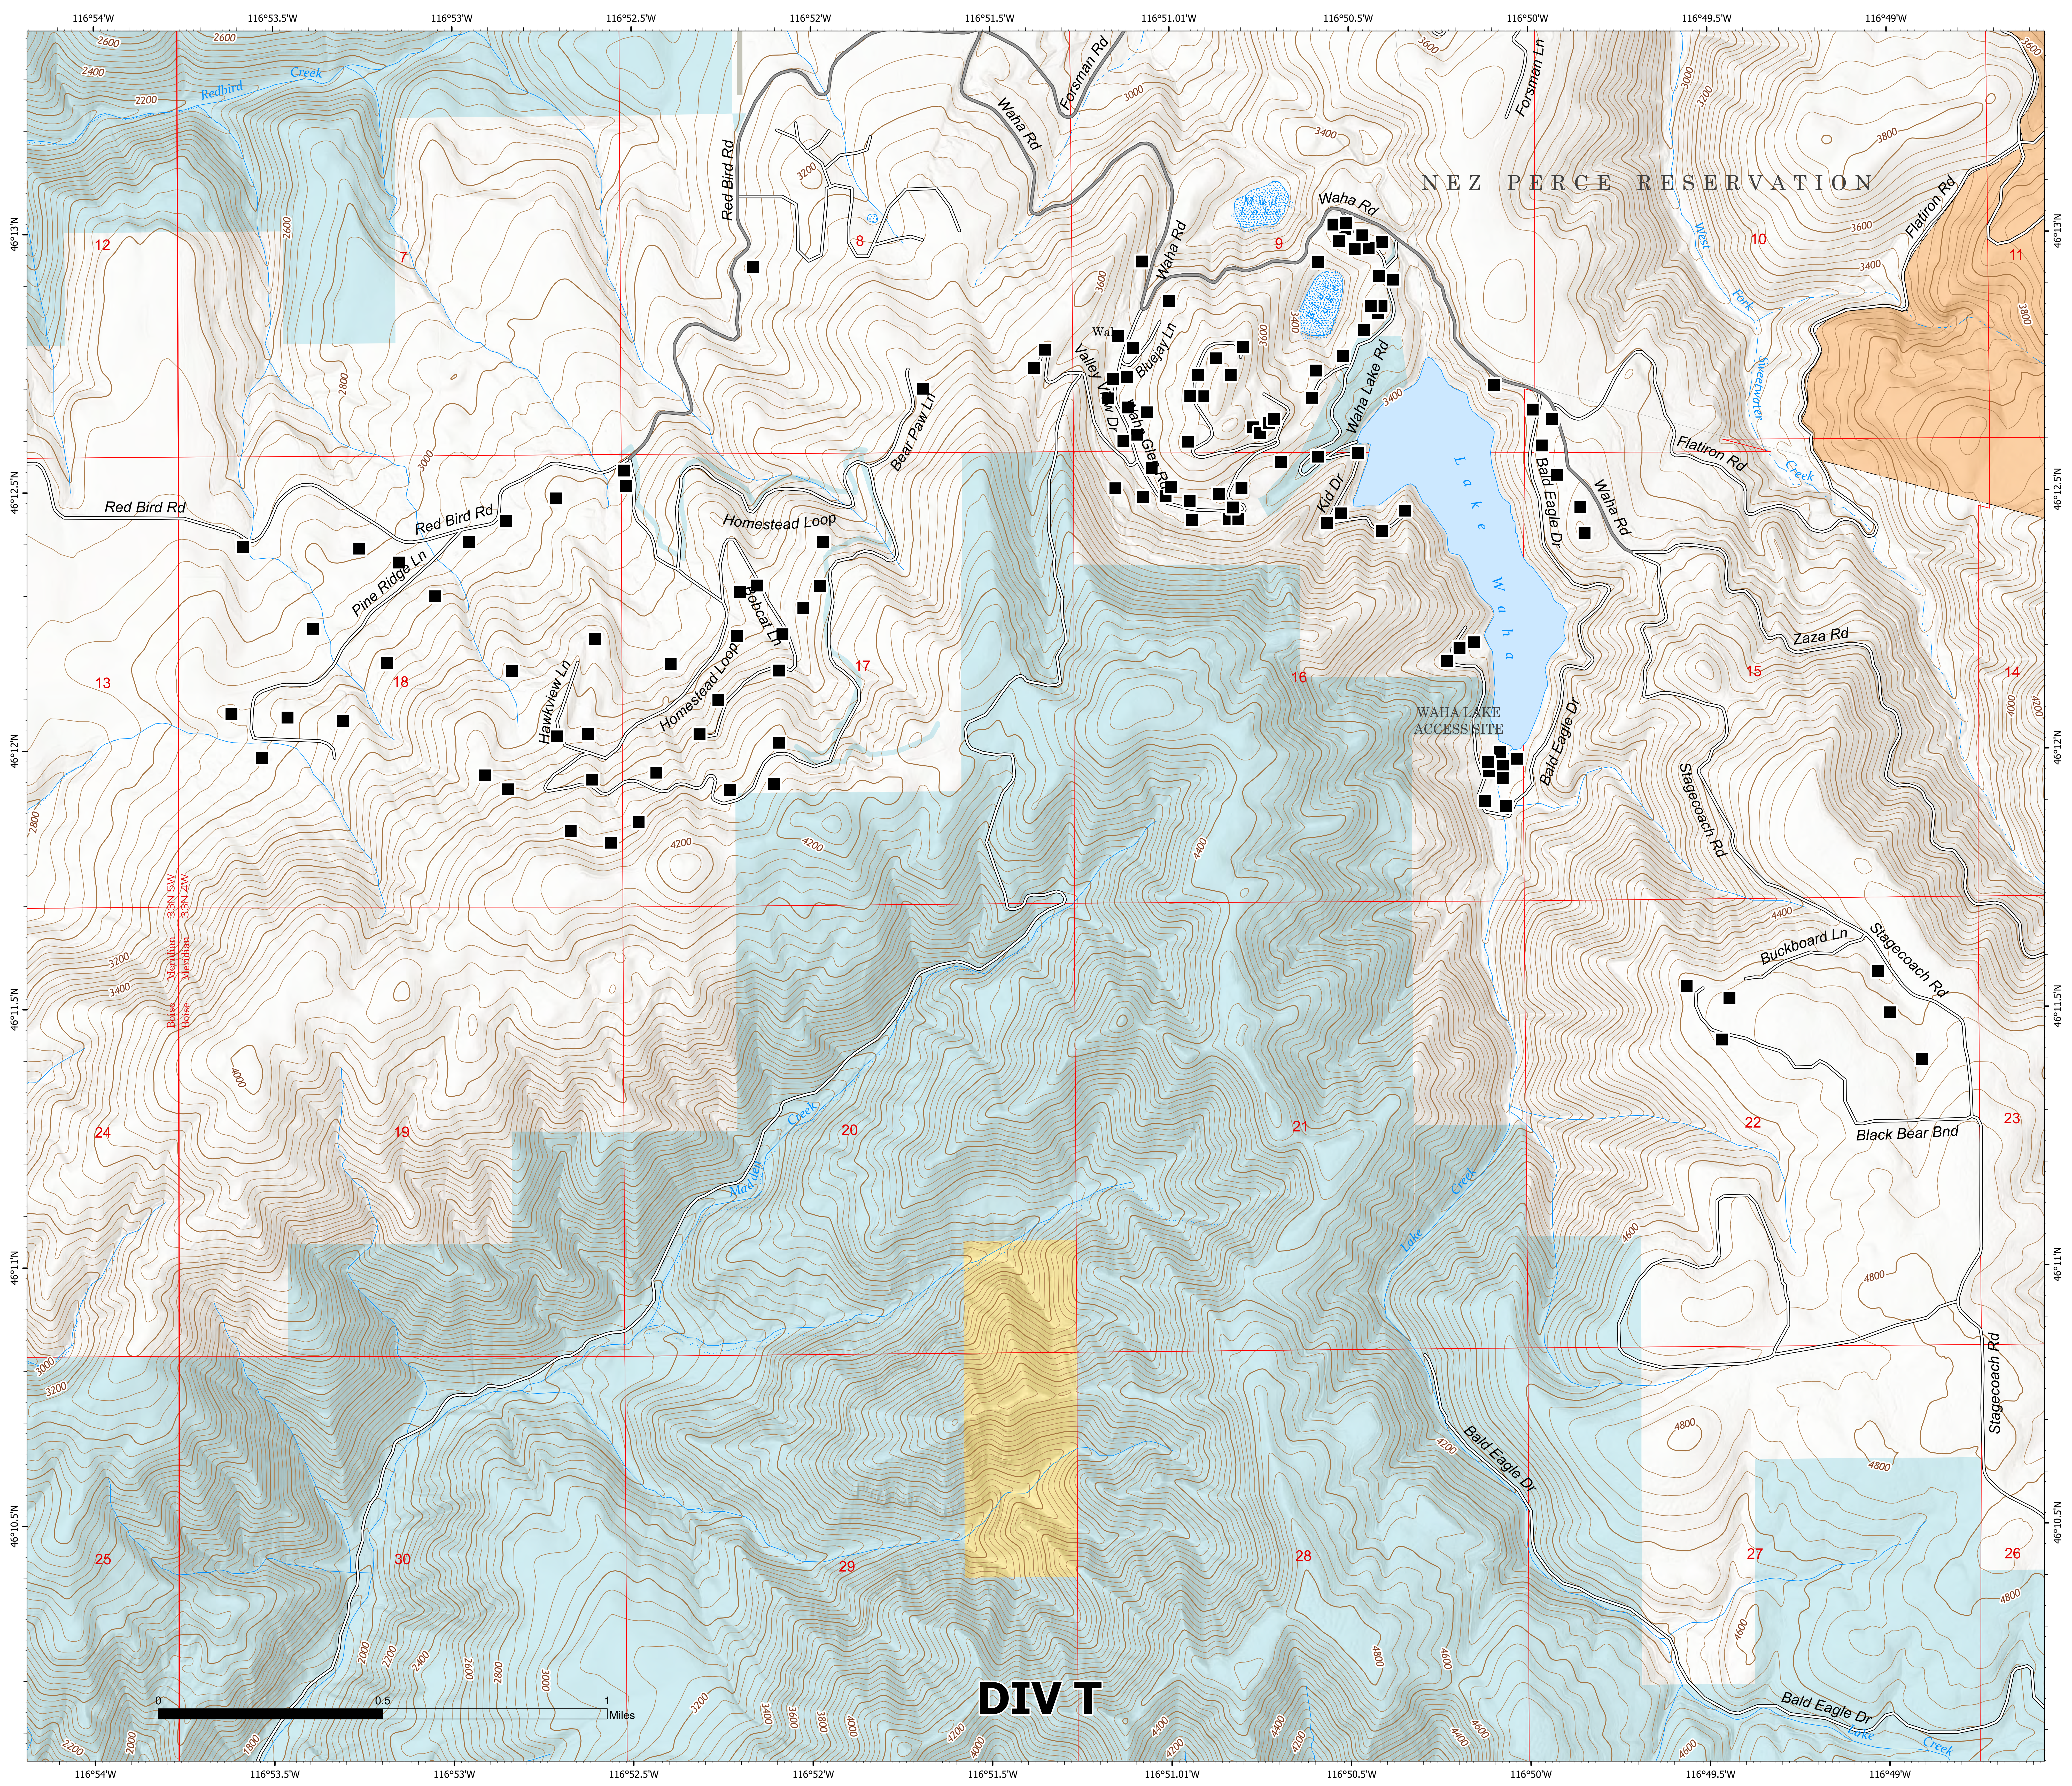

Structure Waha Lake

Snake River Complex
ID-CMS-000604
7/10/2021
39,532 acres at 7/9/2021 @ 2201
Acres from IR

- State Lands
- Bureau of Land Management Lands
- Structures

NR Team 4
7/10/2021 0647

North American 1983 Datum, Lat/Long
Grid

DIV T