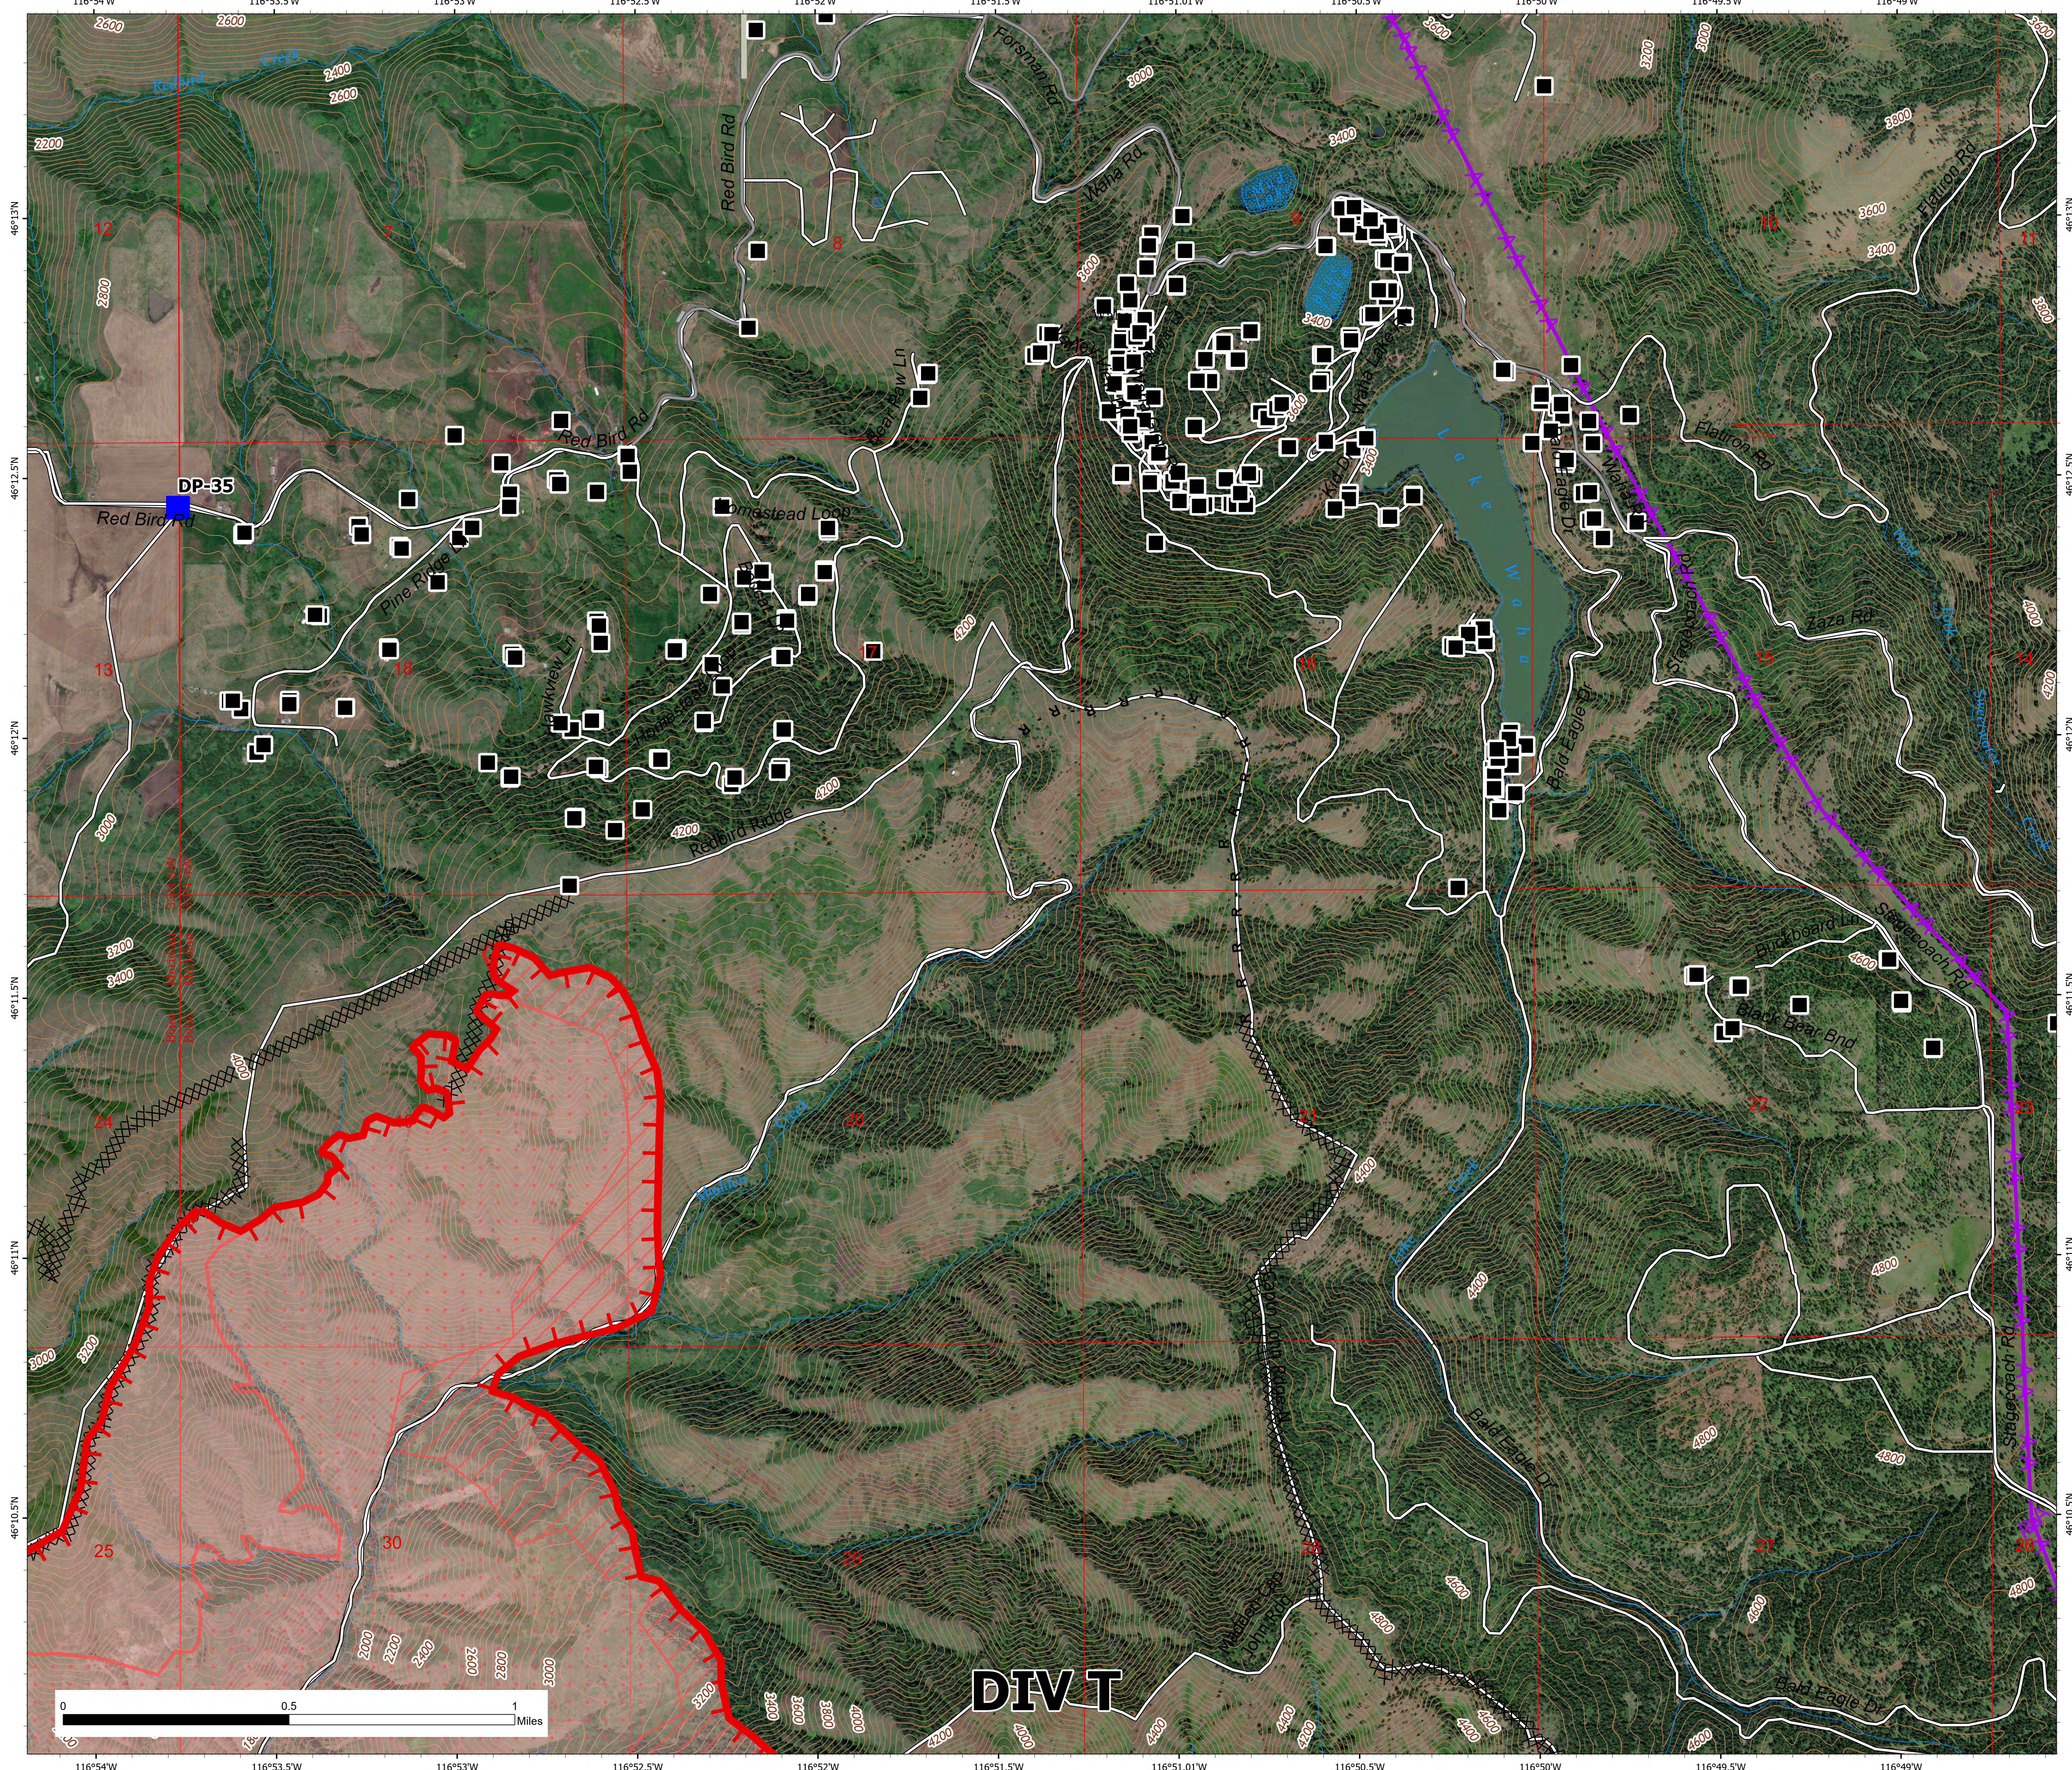

Structure Lake Waha

Snake River Complex
ID-CMS-000604
7/11/2021

54,407 acres at 7/10/2021 @ 1936
Acres from IR & Imagery

- Drop Point
- Completed Dozer Line
- Completed Road as Line
- Fire Edge
- Wildfire Daily Fire Perimeter
- IR Heat Perimeter
- IR Intense Heat
- IR Scattered Heat
- Structures
- Transmission Line

NR Team 4
7/11/2021 0602

North American 1983 Datum, Lat/Long
Grid

DIV T