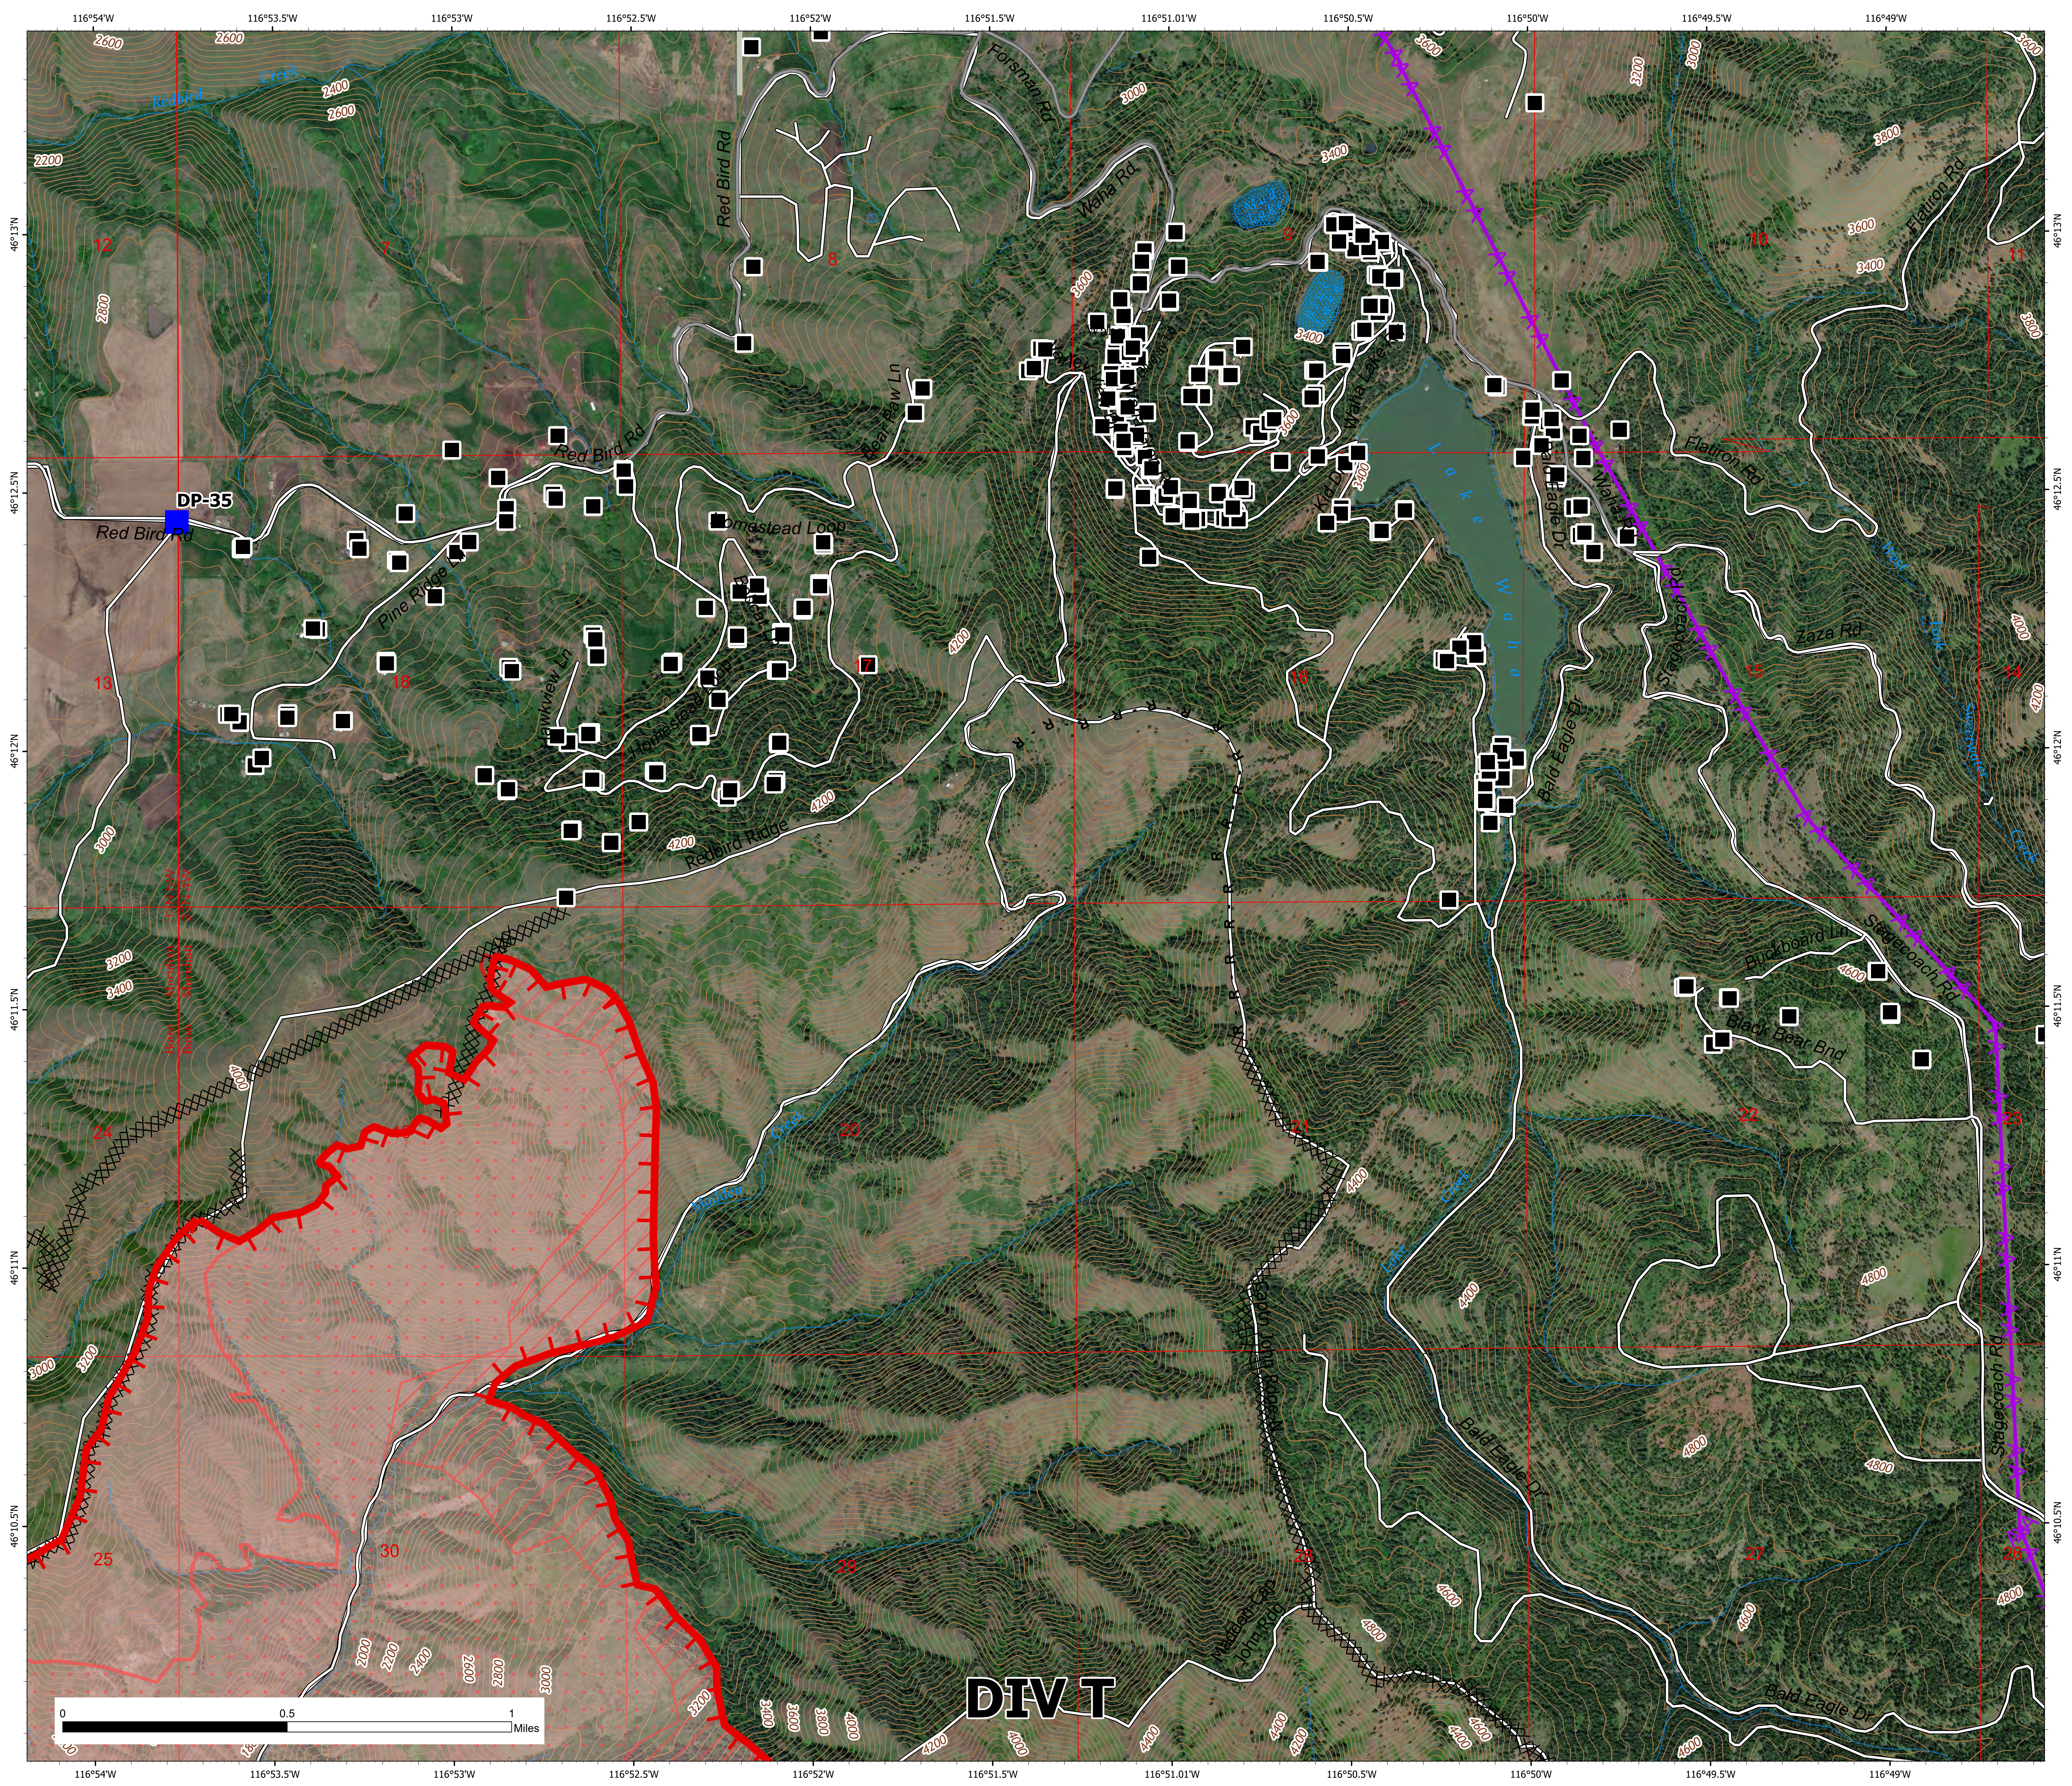

Structure Lake Waha

Snake River Complex
ID-CMS-000604
7/11/2021

54,407 acres at 7/10/2021 @ 1936
Acres from IR & Imagery

- Drop Point
- Completed Dozer Line
- Completed Road as Line
- Fire Edge
- Wildfire Daily Fire Perimeter
- IR Heat Perimeter
- IR Intense Heat
- IR Scattered Heat
- Structures
- Transmission Line

NR Team 4
7/11/2021 0602

North American 1983 Datum, Lat/Long
Grid

DIV T