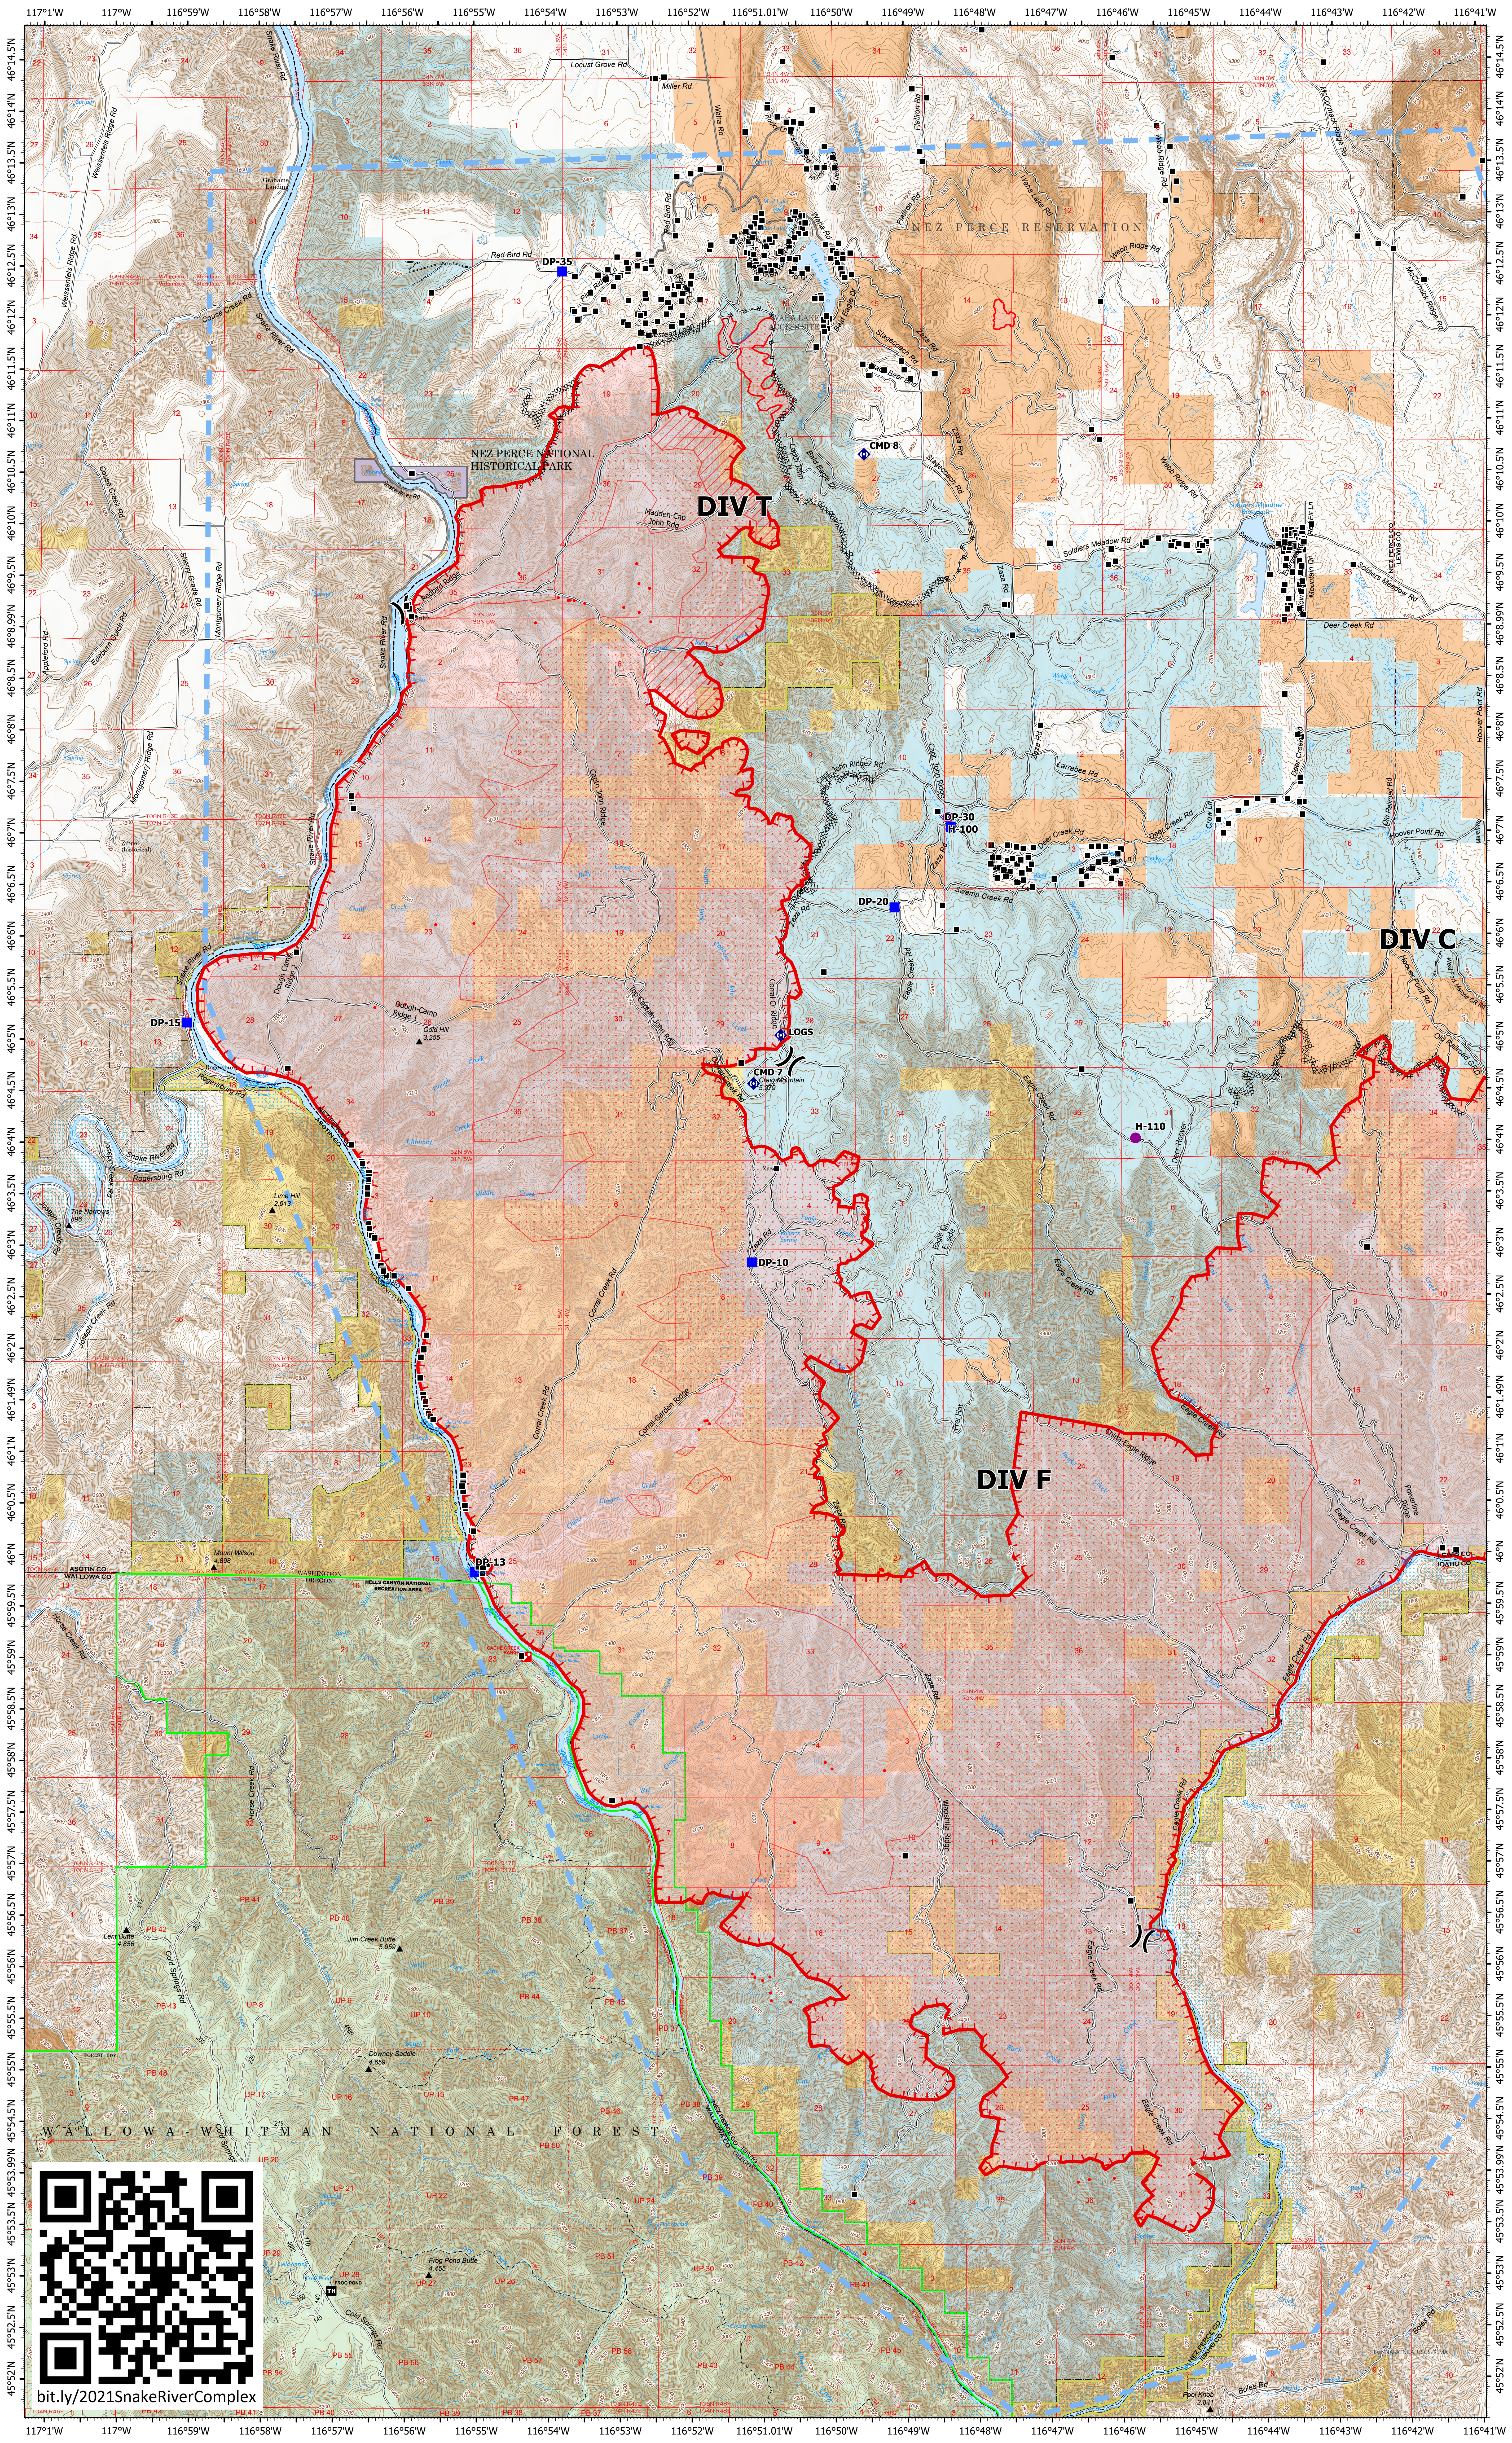

Operations Shovel Creek

Snake River Complex
ID-CMS-000604
7/12/2021

77,964 acres at 7/12/2021 @ 0232
Acres from IR

- Hellspot
- Division Break
- Drop Point
- Repeater
- IR Isolated Heat Source
- Completed Dozer Line
- Completed Road as Line
- Temporary Flight Restriction
- Fire Edge
- Wildfire Daily Fire Perimeter
- IR Intense Heat
- IR Scattered Heat
- Structures
- State Public Lands
- Other State Lands
- U.S. Fish & Wildlife Service Lands
- Bureau of Land Management Lands
- National Park Service Lands
- American Indian Reservation Land

bit.ly/2021SnakeRiverComplex