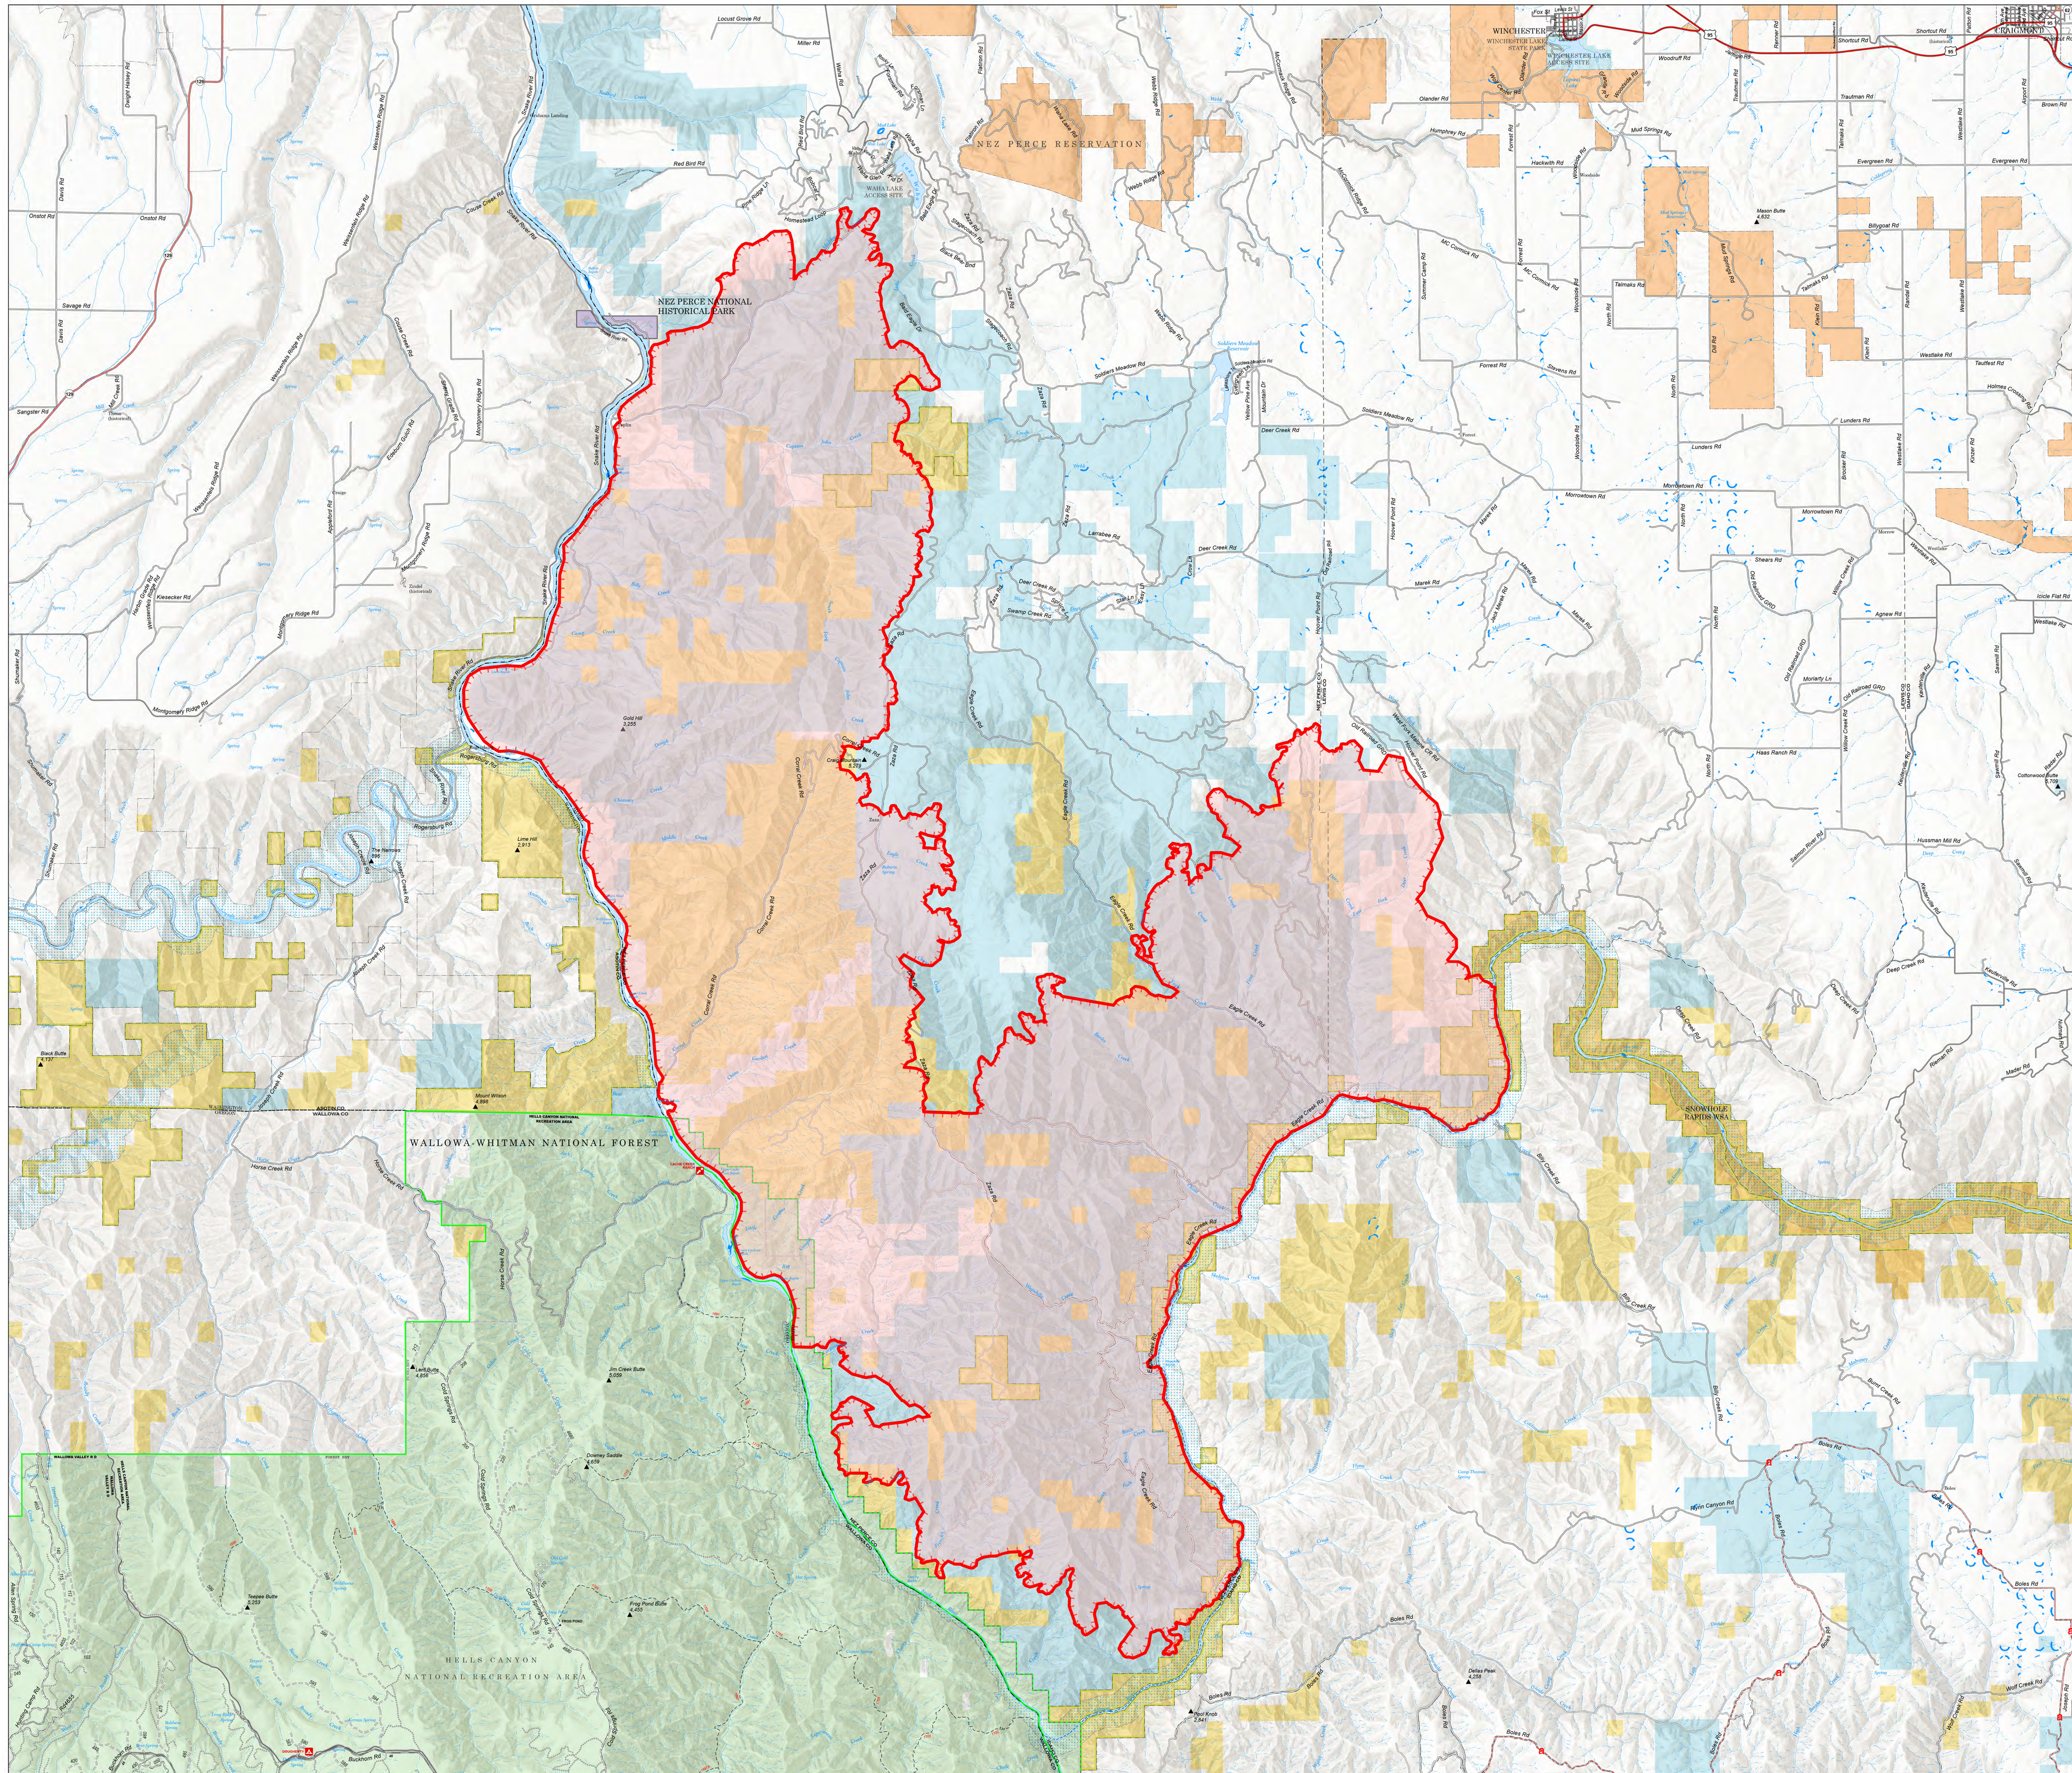

# Public Information

Snake River Complex  
ID-CMS-000604

7/13/2021

88,299 acres at 7/12/2021 @ 1946  
Acres from IR

- Wildfire Daily Fire Perimeter
- Fire Edge
- Paved Roads
- Dirt (Not Paved)
- Forest Service Land
- State Lands
- U.S. Fish & Wildlife Service Lands
- Bureau of Land Management Lands
- National Park Service Lands
- American Indian Reservation Boundary
- American Indian Reservation Land

NR Team 4  
7/13/2021 0523

North American 1983 Datum, Lat/Long  
Grid