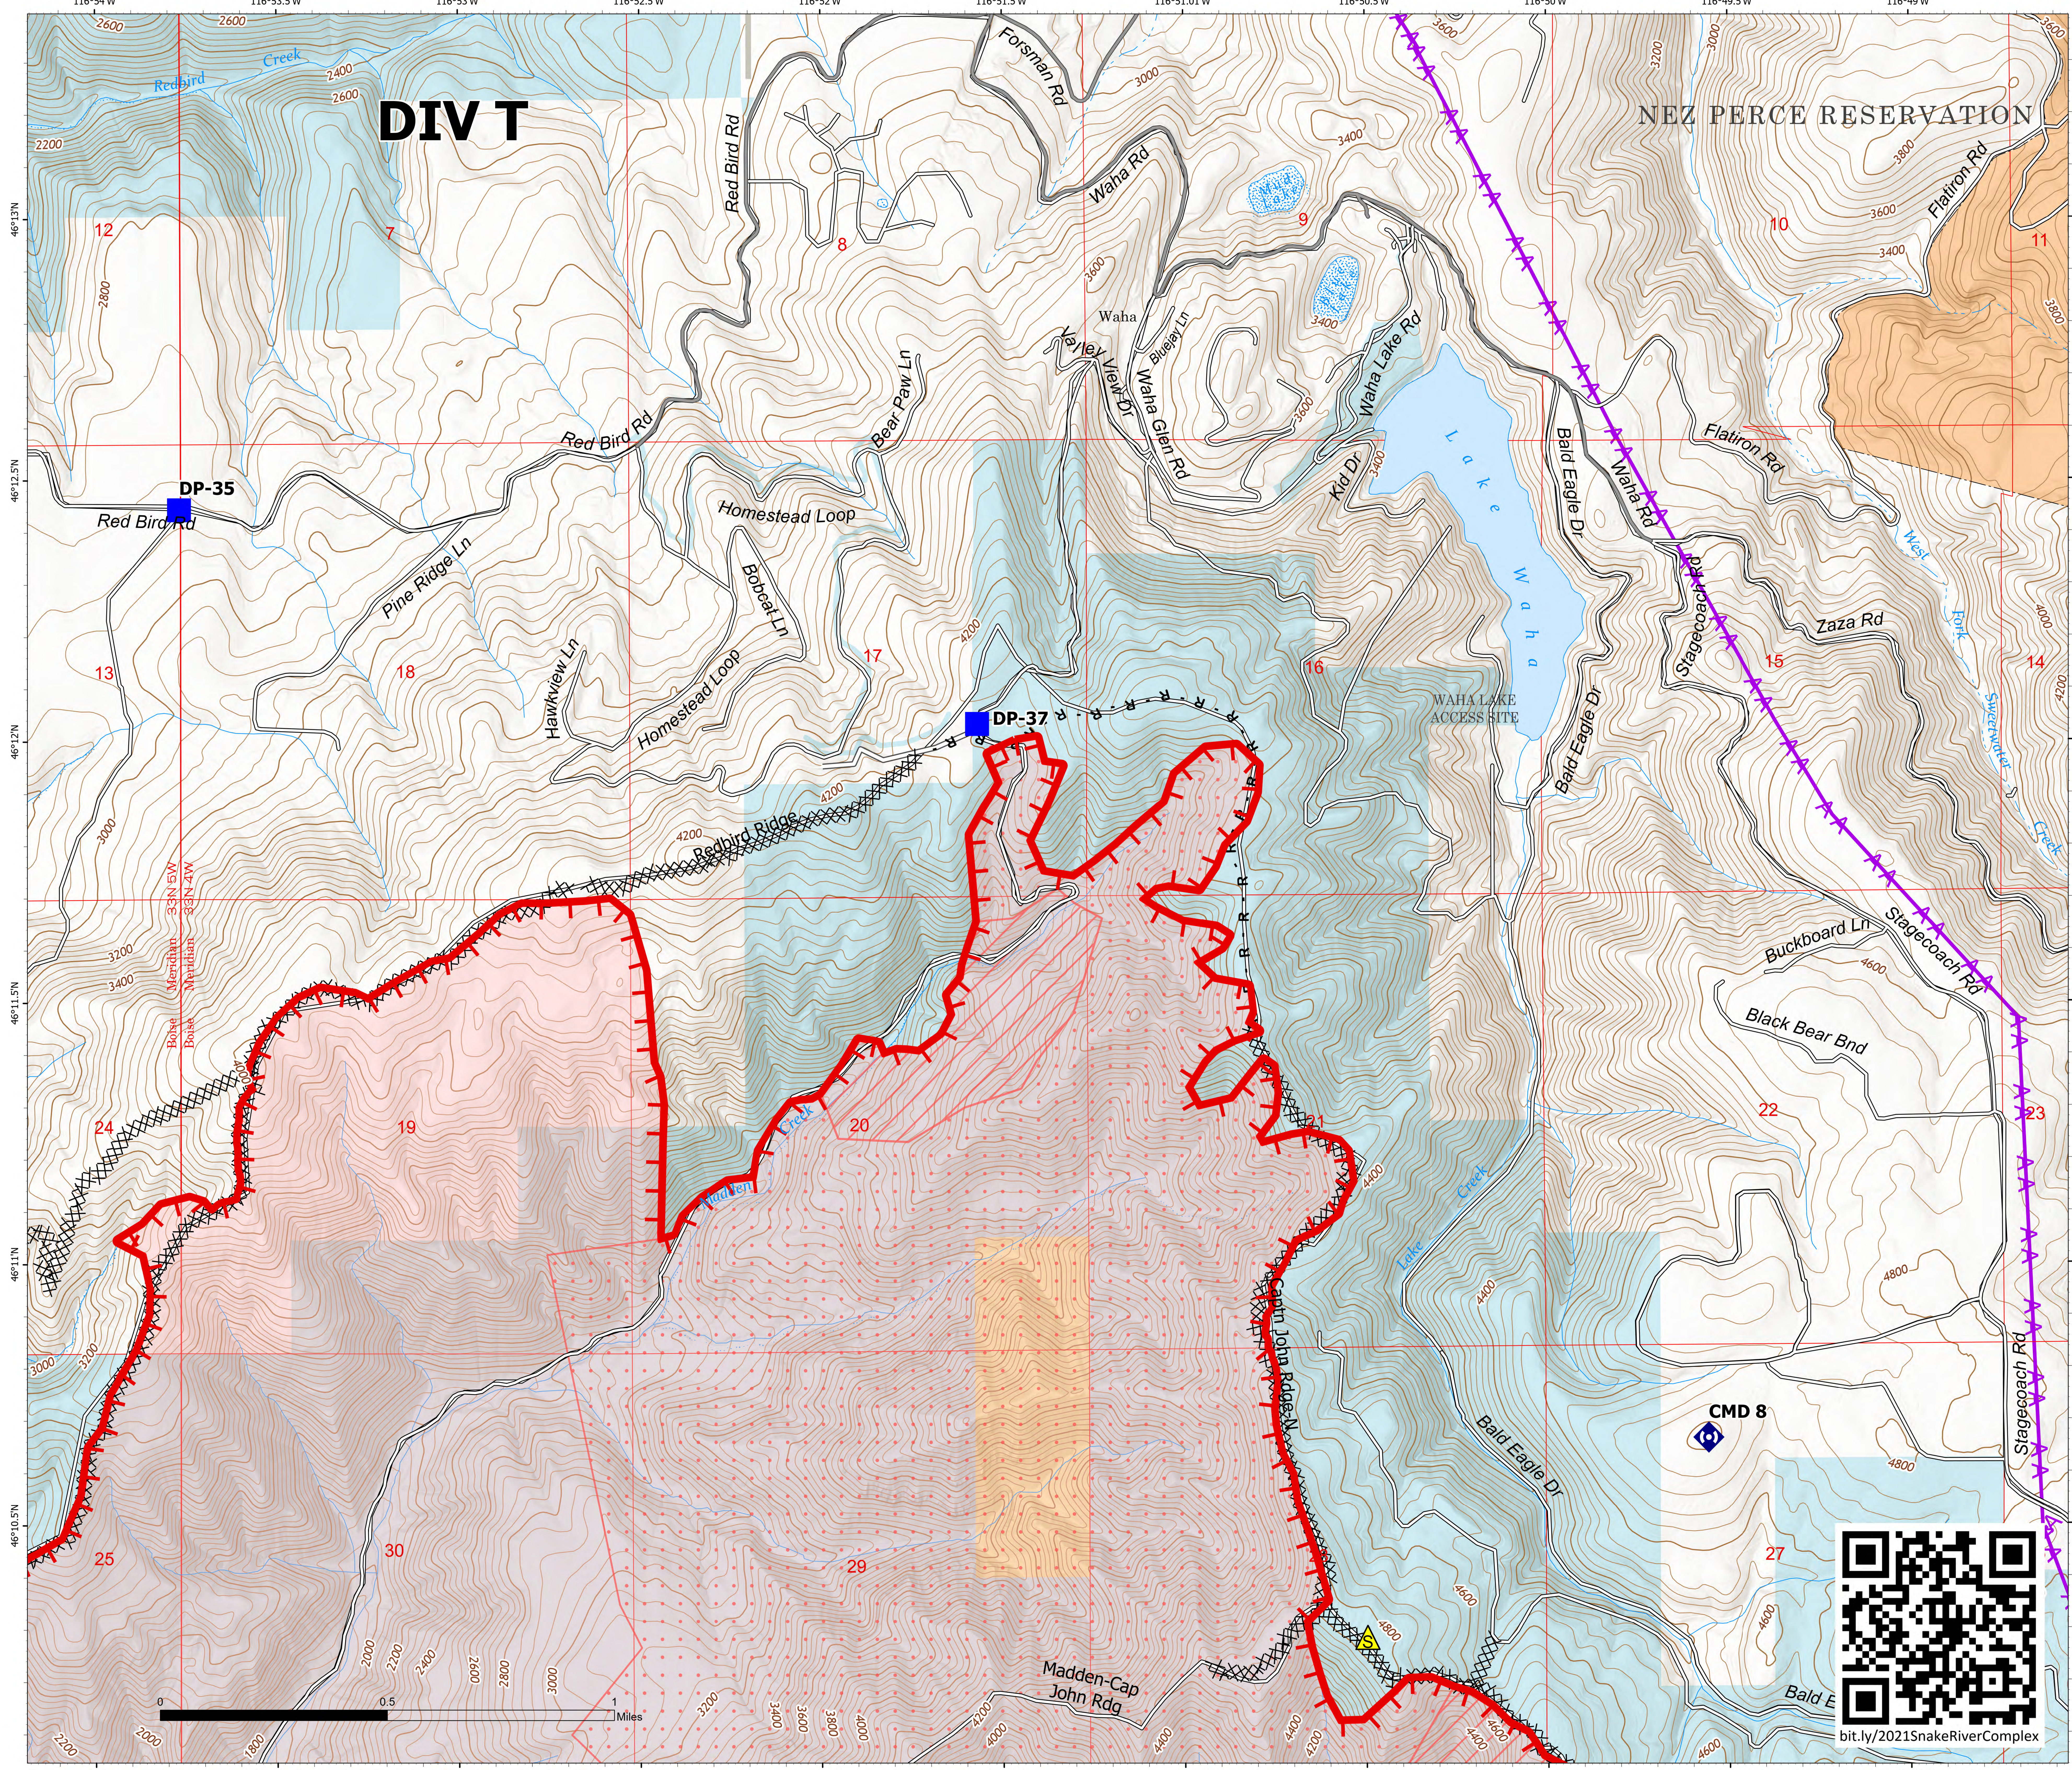

# Structure Lake Waha

Snake River Complex  
ID-CMS-000604  
7/13/2021

88,299 acres at 7/12/2021 @ 1946  
Acres from IR

- Drop Point
- Repeater
- Safety Zone
- Completed Dozer Line
- Completed Road as Line
- Fire Edge
- Wildfire Daily Fire Perimeter
- IR Heat Perimeter
- IR Intense Heat
- IR Scattered Heat
- State Lands
- Bureau of Land Management Lands
- American Indian Reservation Land
- Transmission Line

NR Team 4  
7/13/2021 0531  
North American 1983 Datum, Lat/Long  
Grid