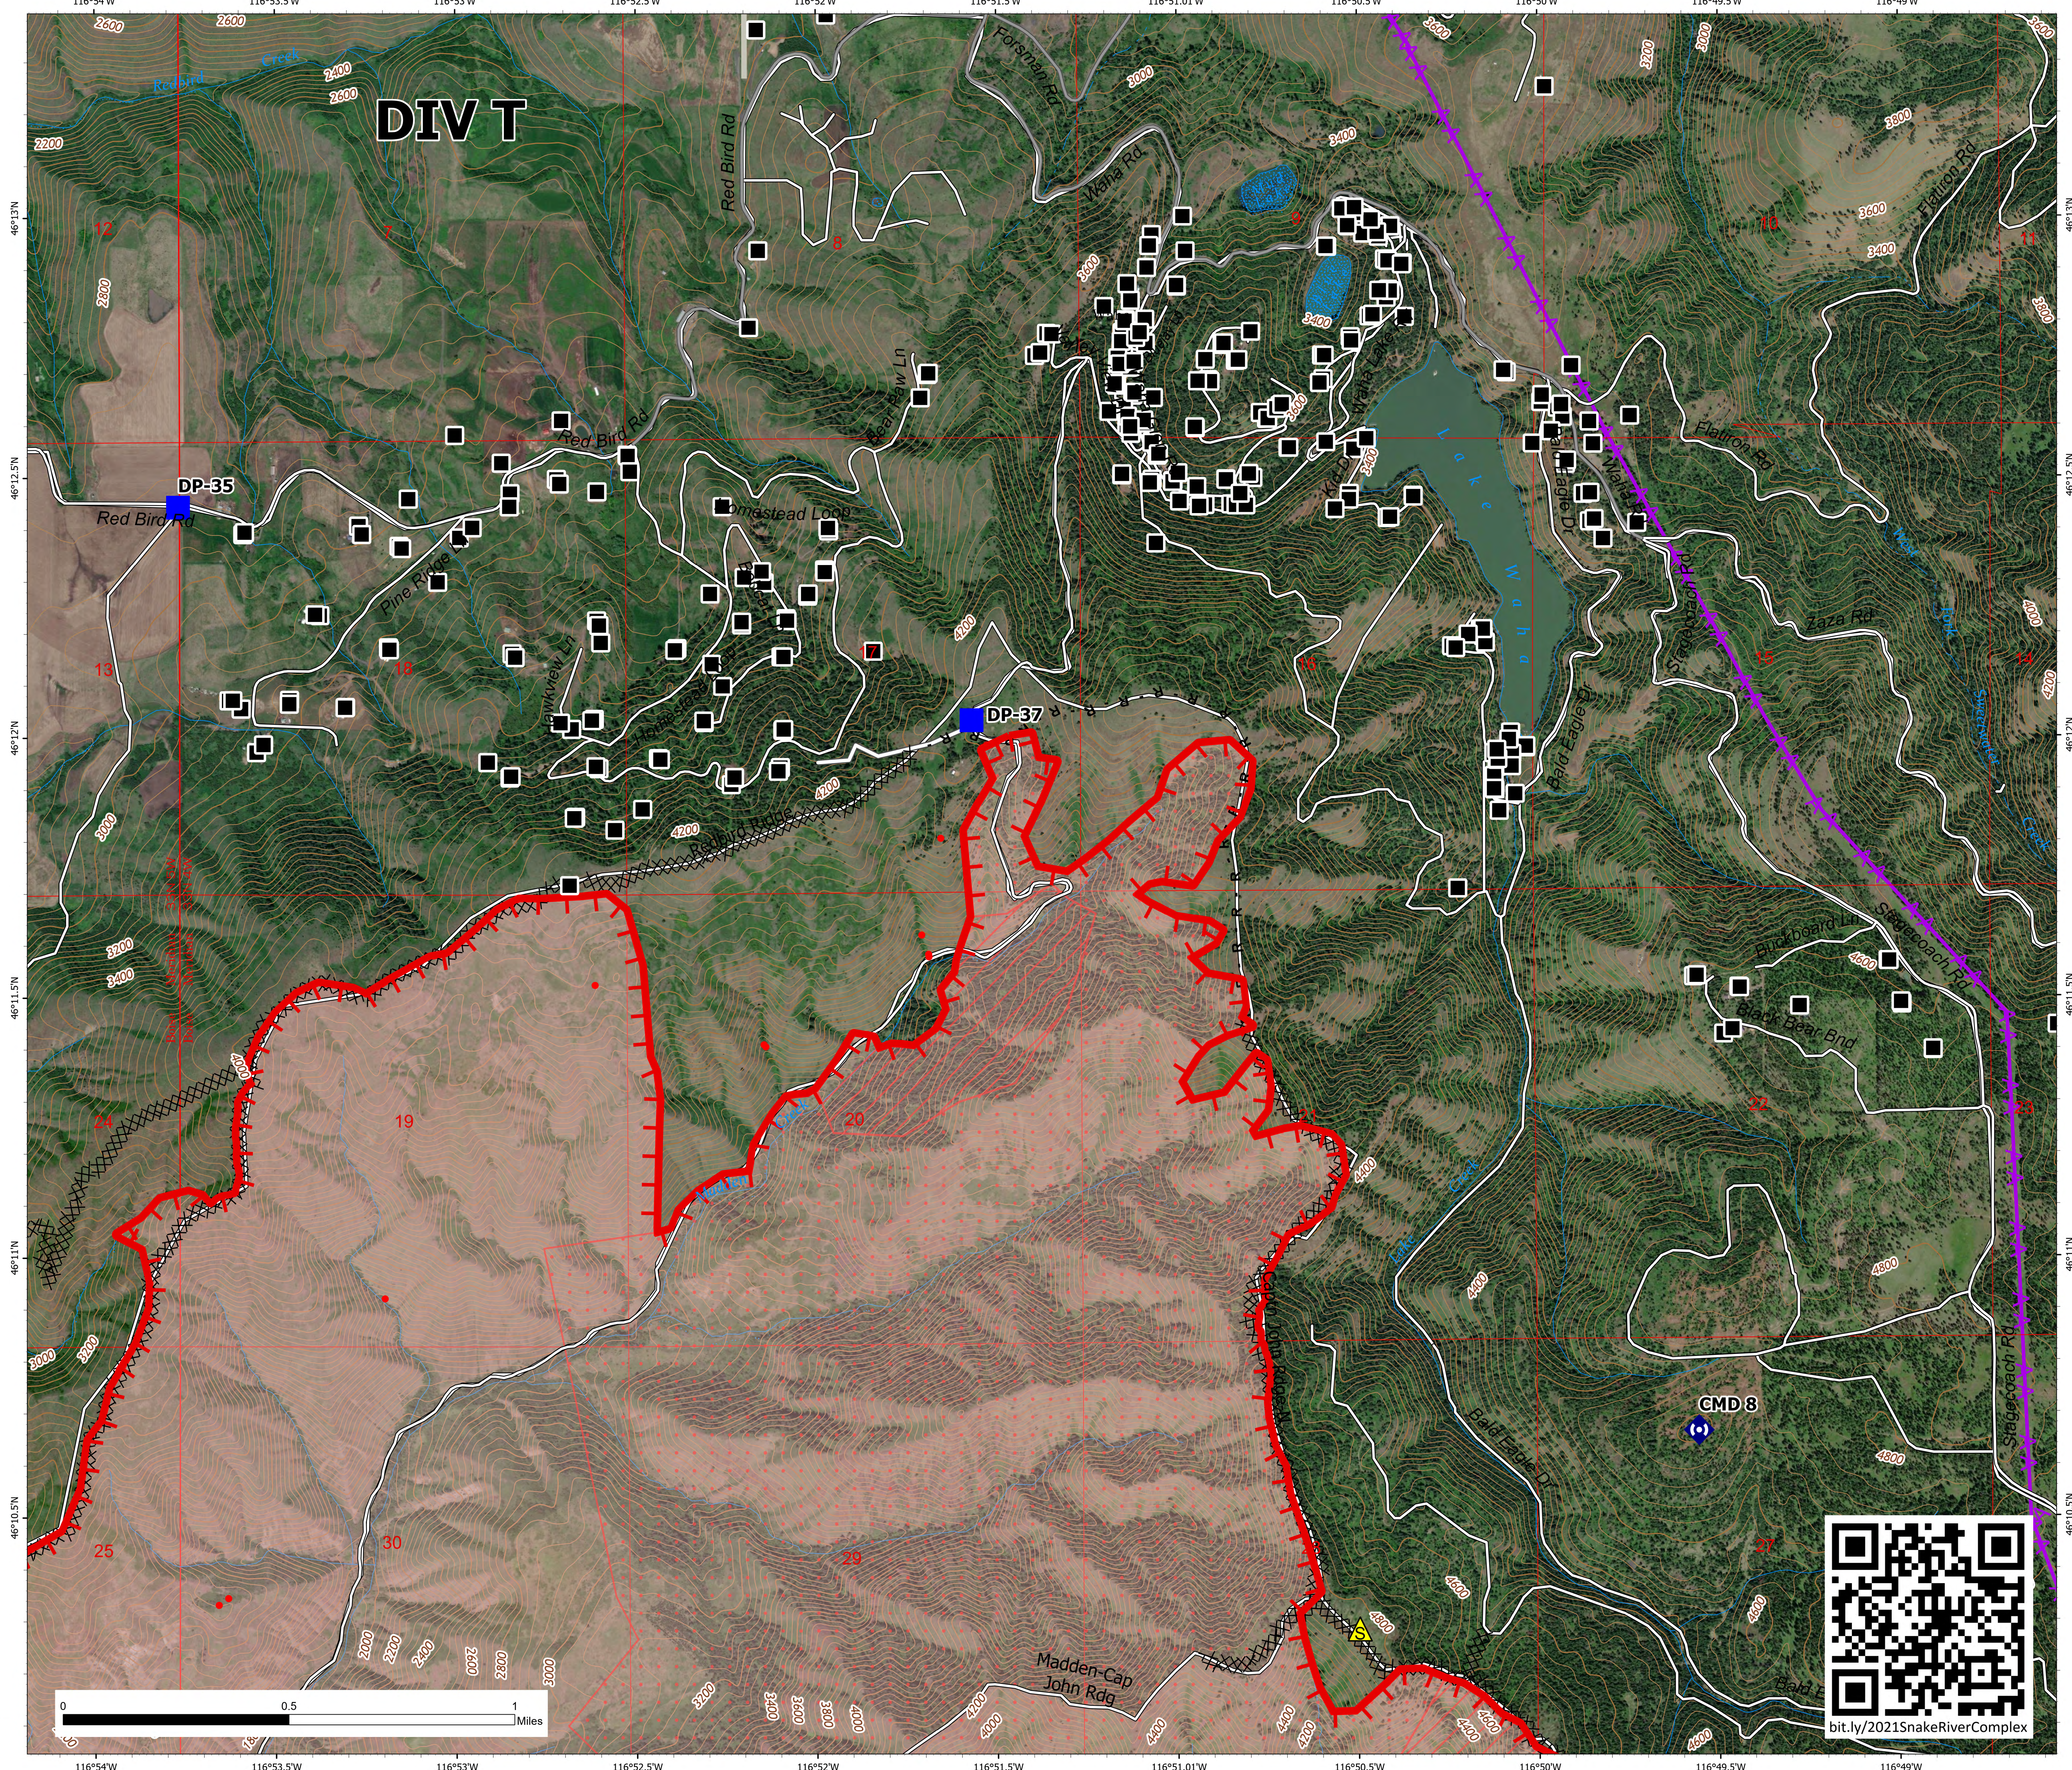

Structure Lake Waha

Snake River Complex
ID-CMS-000604
7/13/2021

88,299 acres at 7/12/2021 @ 1946
Acres from IR

- Drop Point
- Repeater
- Safety Zone
- IR Isolated Heat Source
- Completed Dozer Line
- Completed Road as Line
- Fire Edge
- Wildfire Daily Fire Perimeter
- IR Heat Perimeter
- IR Intense Heat
- IR Scattered Heat
- Structures
- Transmission Line

NR Team 4
7/13/2021 0531

North American 1983 Datum, Lat/Long
Grid

bit.ly/2021SnakeRiverComplex