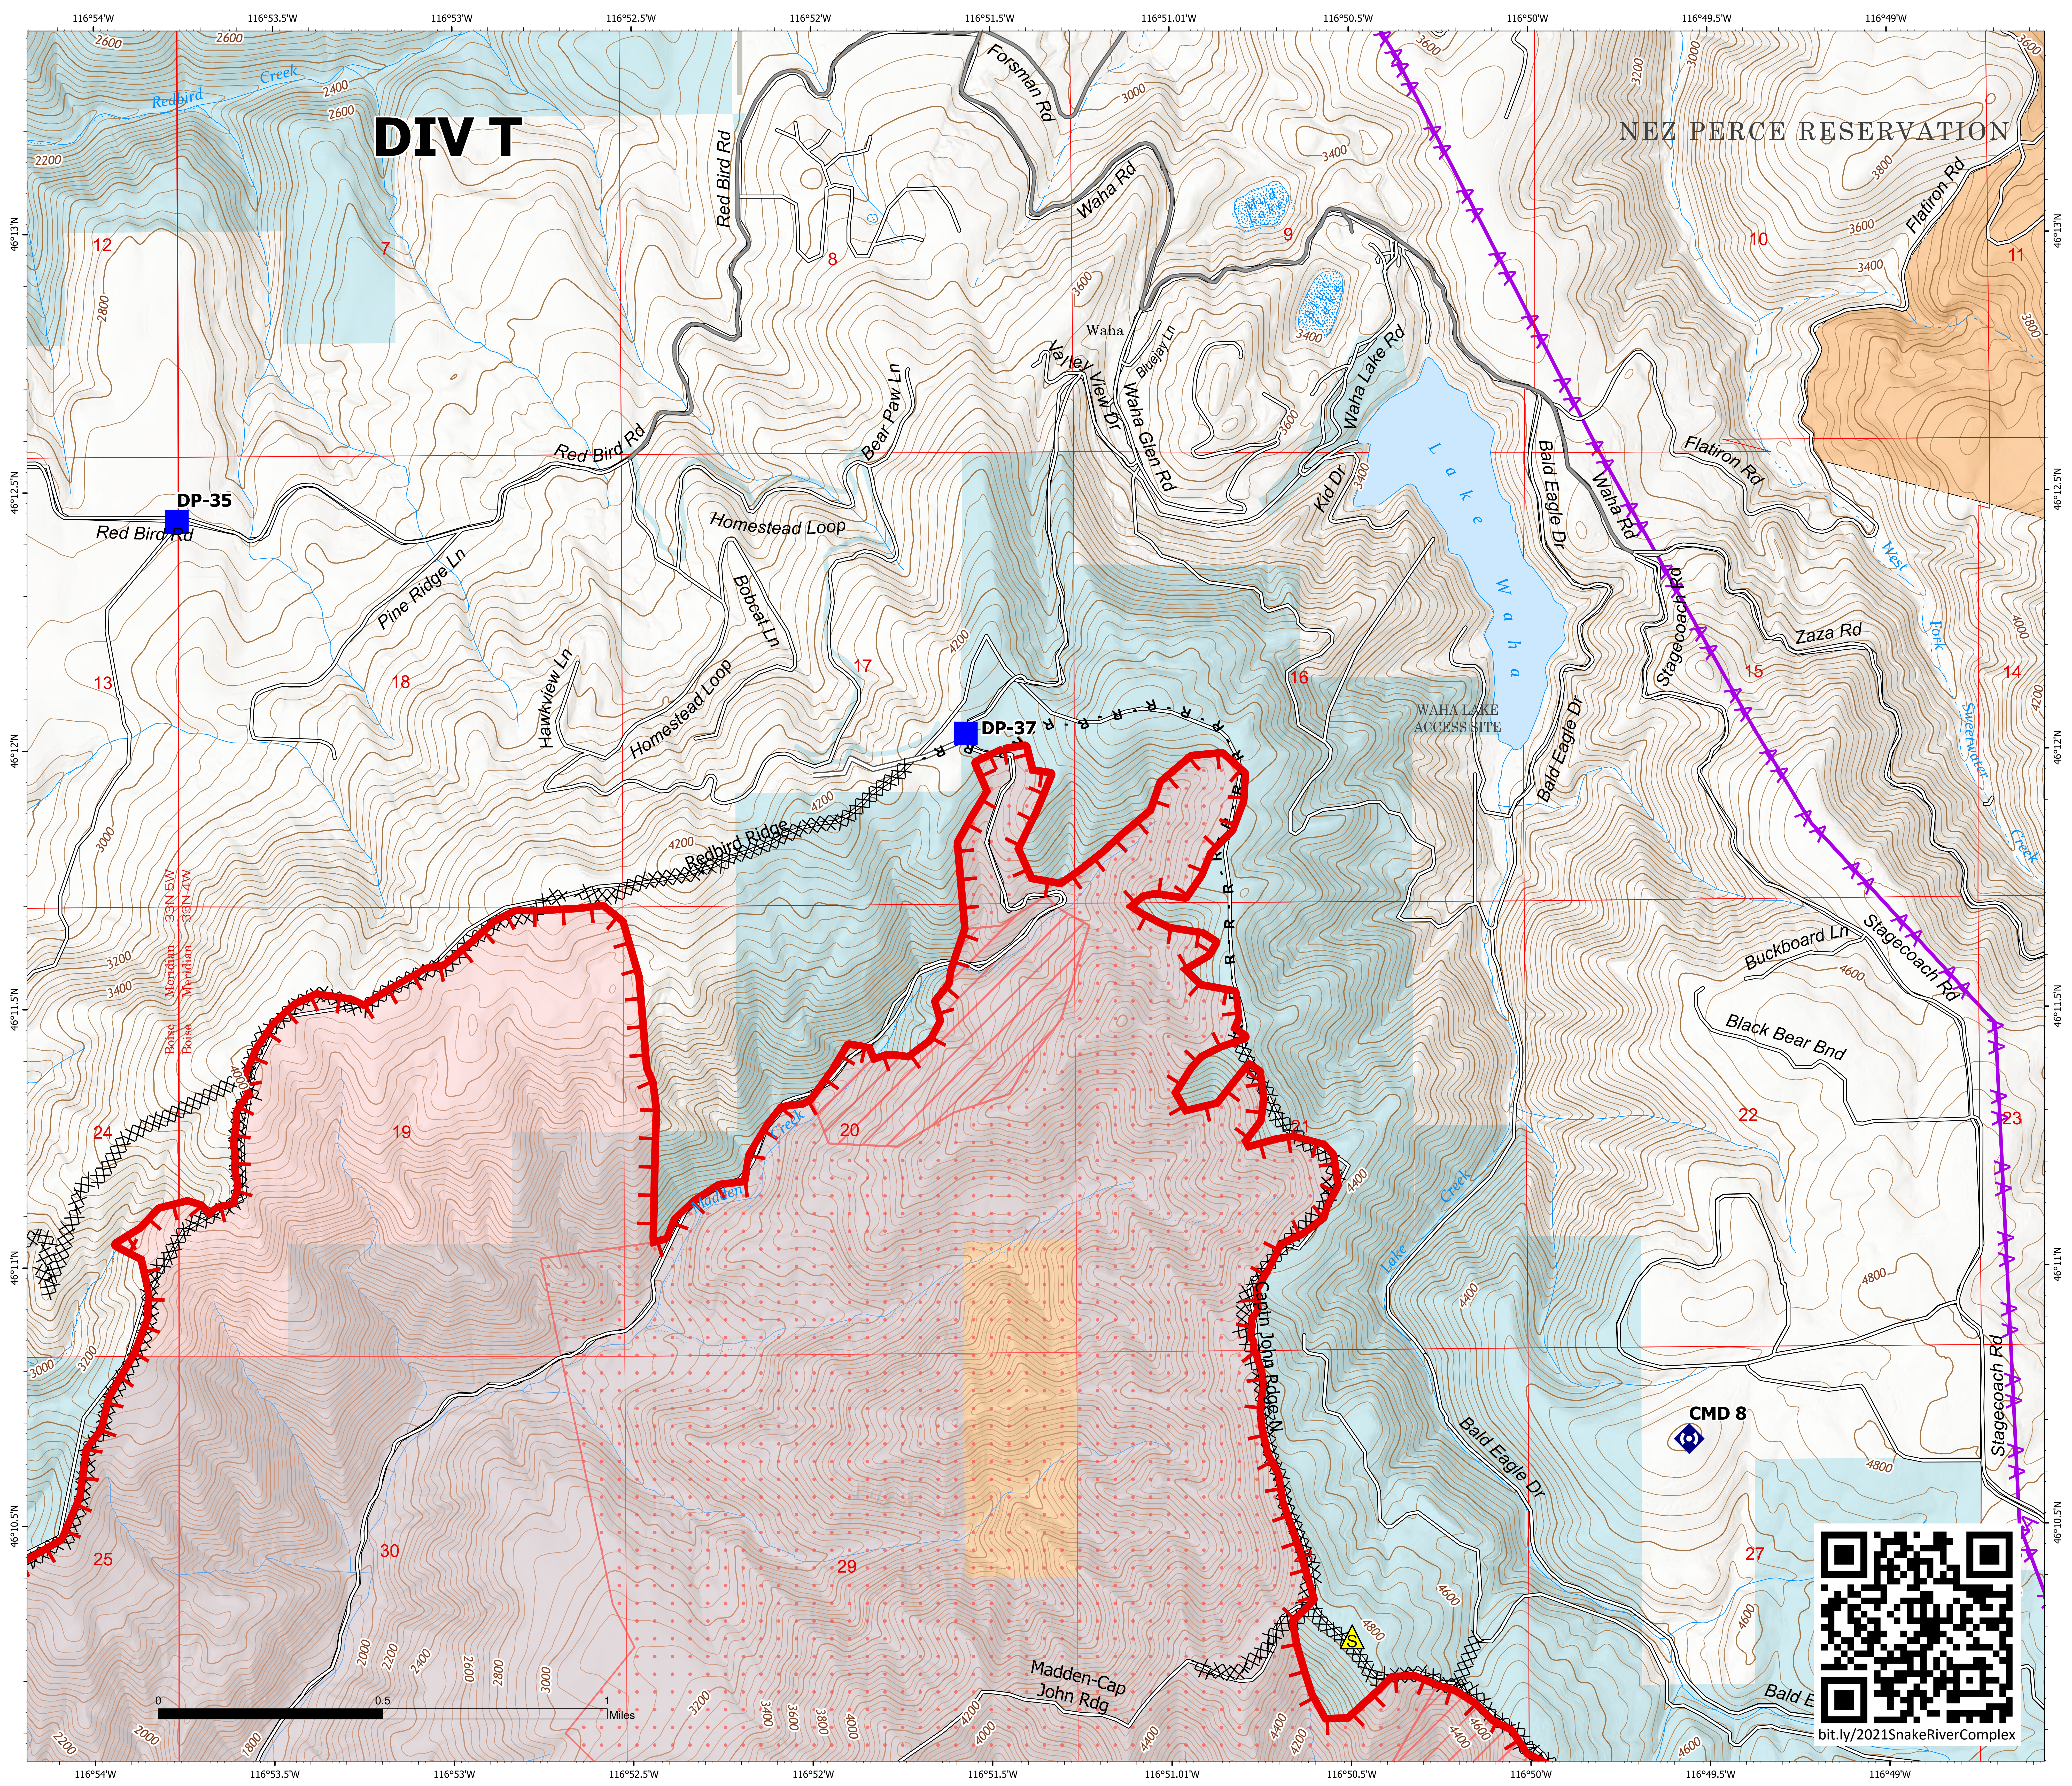

Structure Lake Waha

Snake River Complex
ID-CMS-000604
7/13/2021

88,299 acres at 7/12/2021 @ 1946
Acres from IR

- Drop Point
- Repeater
- Safety Zone
- Completed Dozer Line
- Completed Road as Line
- Fire Edge
- Wildfire Daily Fire Perimeter
- IR Heat Perimeter
- IR Intense Heat
- IR Scattered Heat
- State Lands
- Bureau of Land Management Lands
- American Indian Reservation Land
- Transmission Line

NR Team 4
7/13/2021 0531

North American 1983 Datum, Lat/Long
Grid

bit.ly/2021SnakeRiverComplex