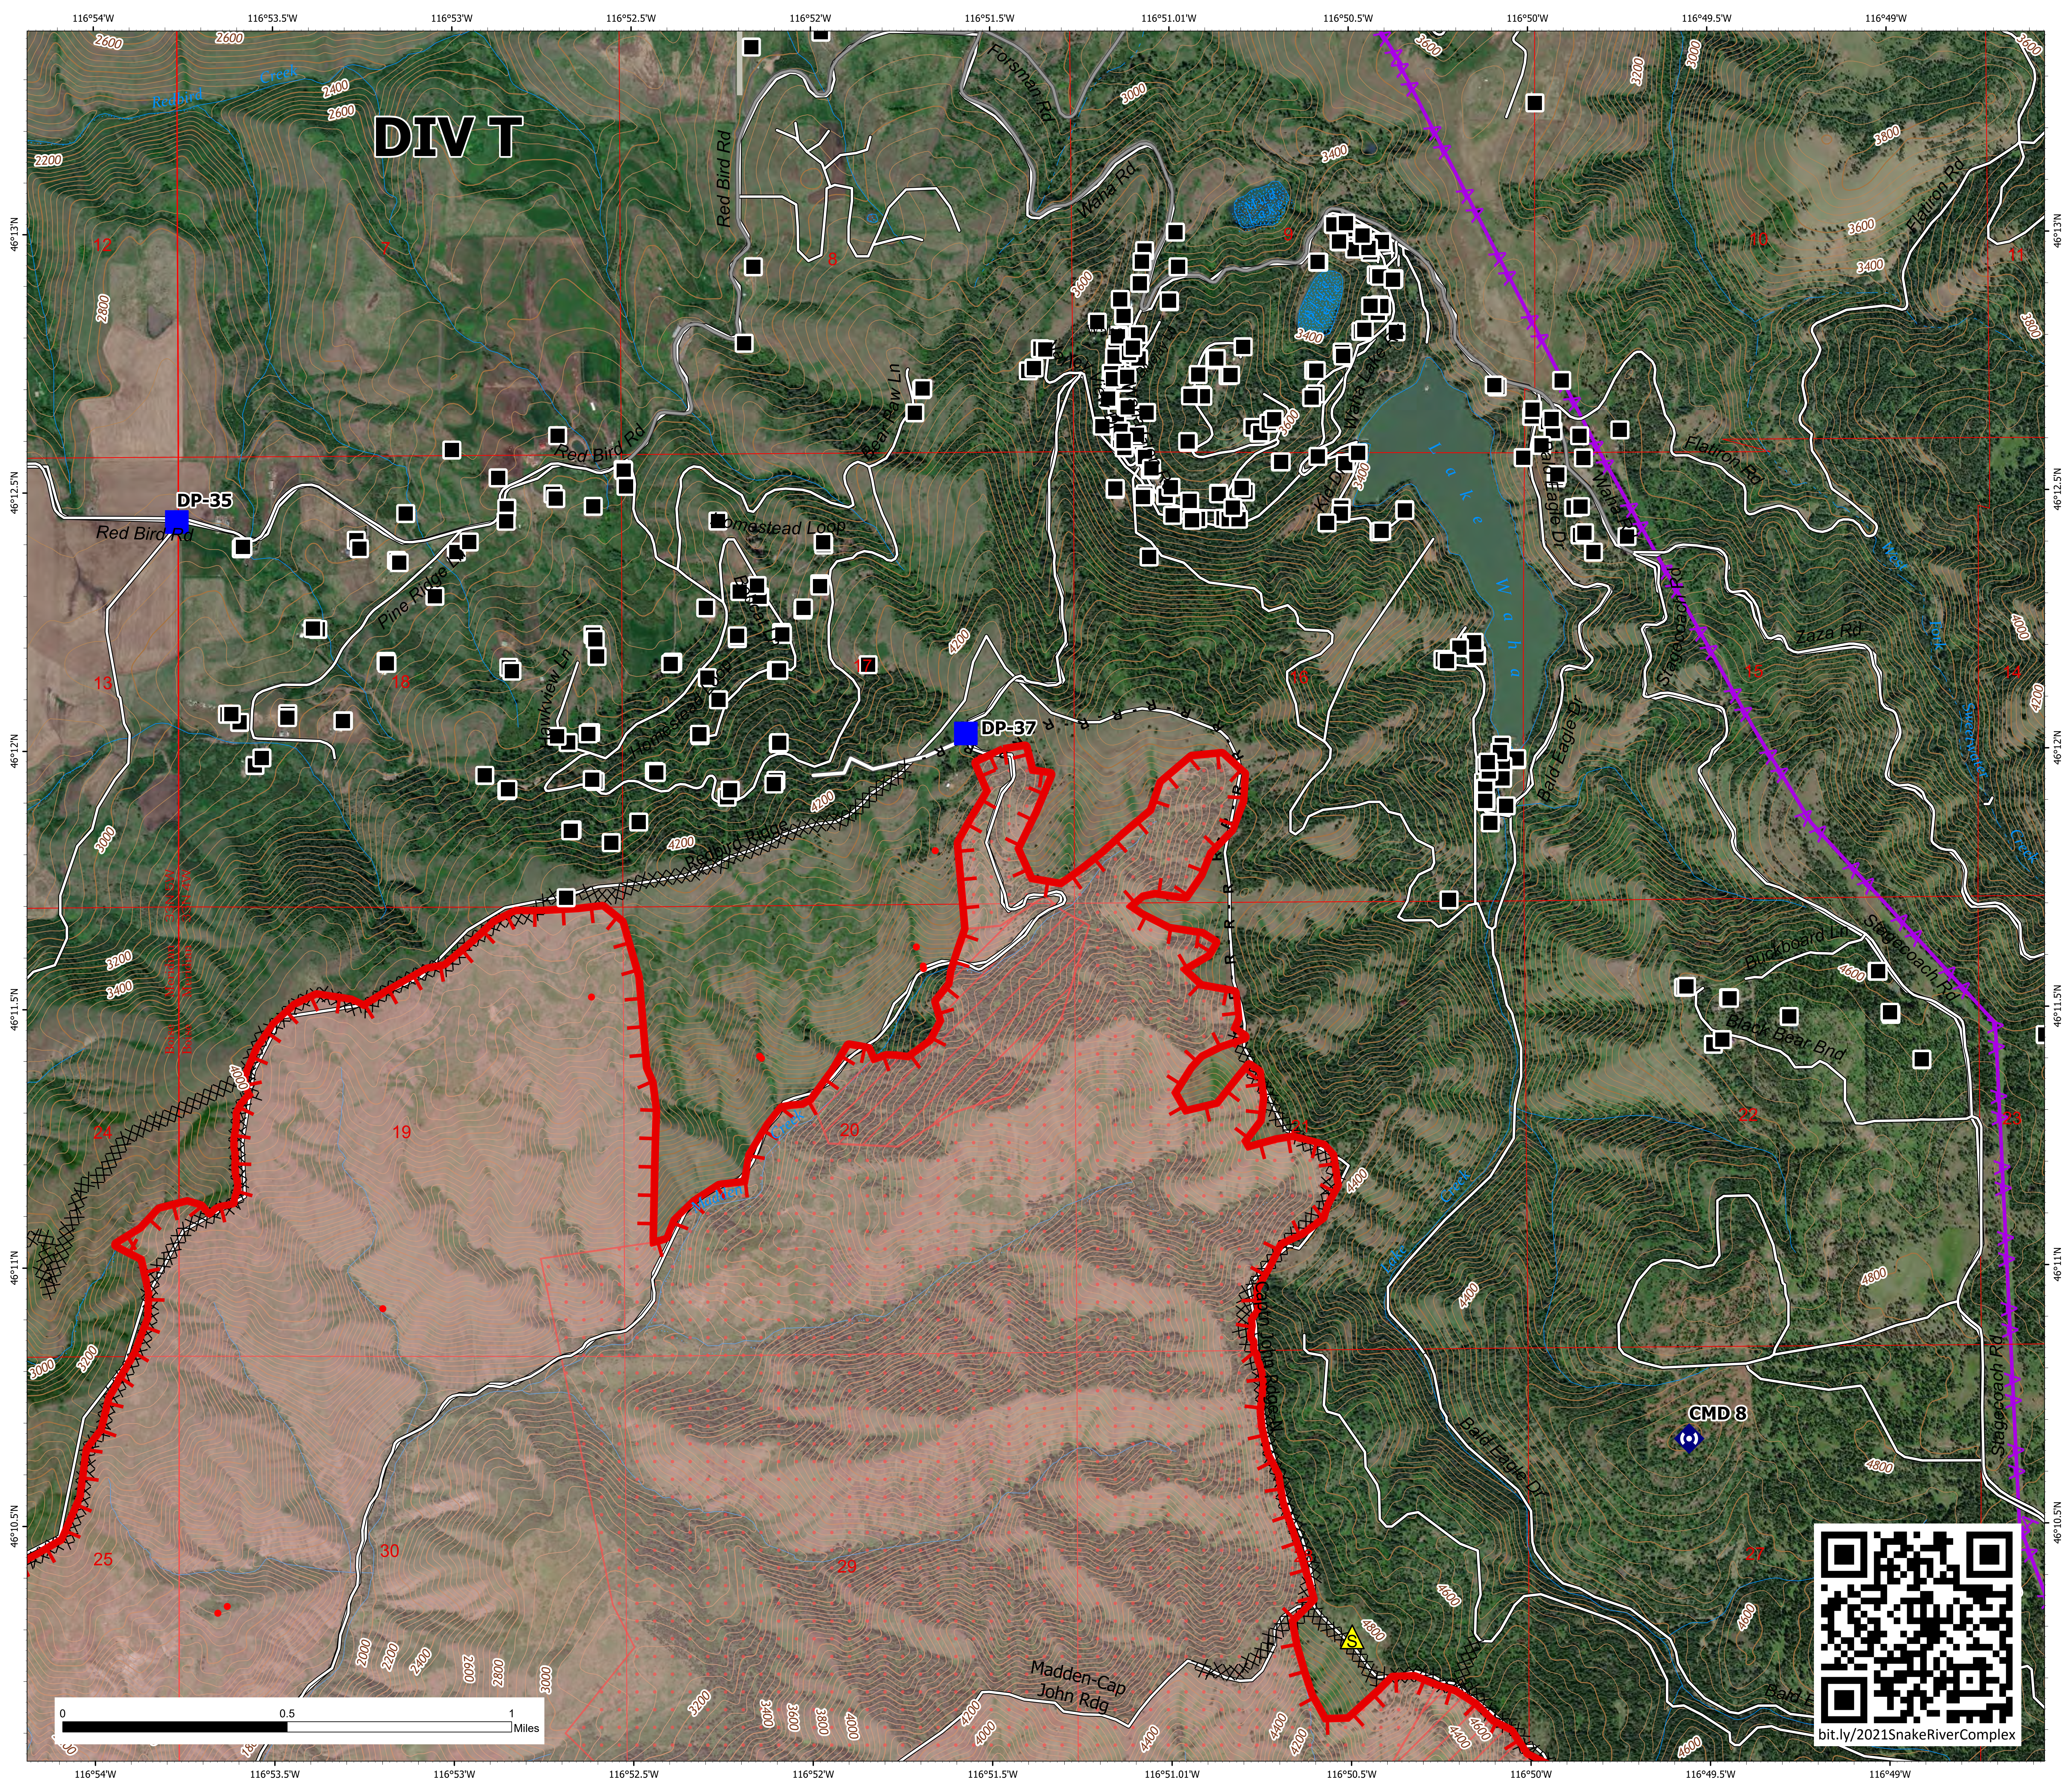

Structure Lake Waha

Snake River Complex
ID-CMS-000604
7/13/2021

88,299 acres at 7/12/2021 @ 1946
Acres from IR

- Drop Point
- Repeater
- Safety Zone
- IR Isolated Heat Source
- Completed Dozer Line
- Completed Road as Line
- Fire Edge
- Wildfire Daily Fire Perimeter
- IR Heat Perimeter
- IR Intense Heat
- IR Scattered Heat
- Structures
- Transmission Line

NR Team 4
7/13/2021 0531

North American 1983 Datum, Lat/Long
Grid