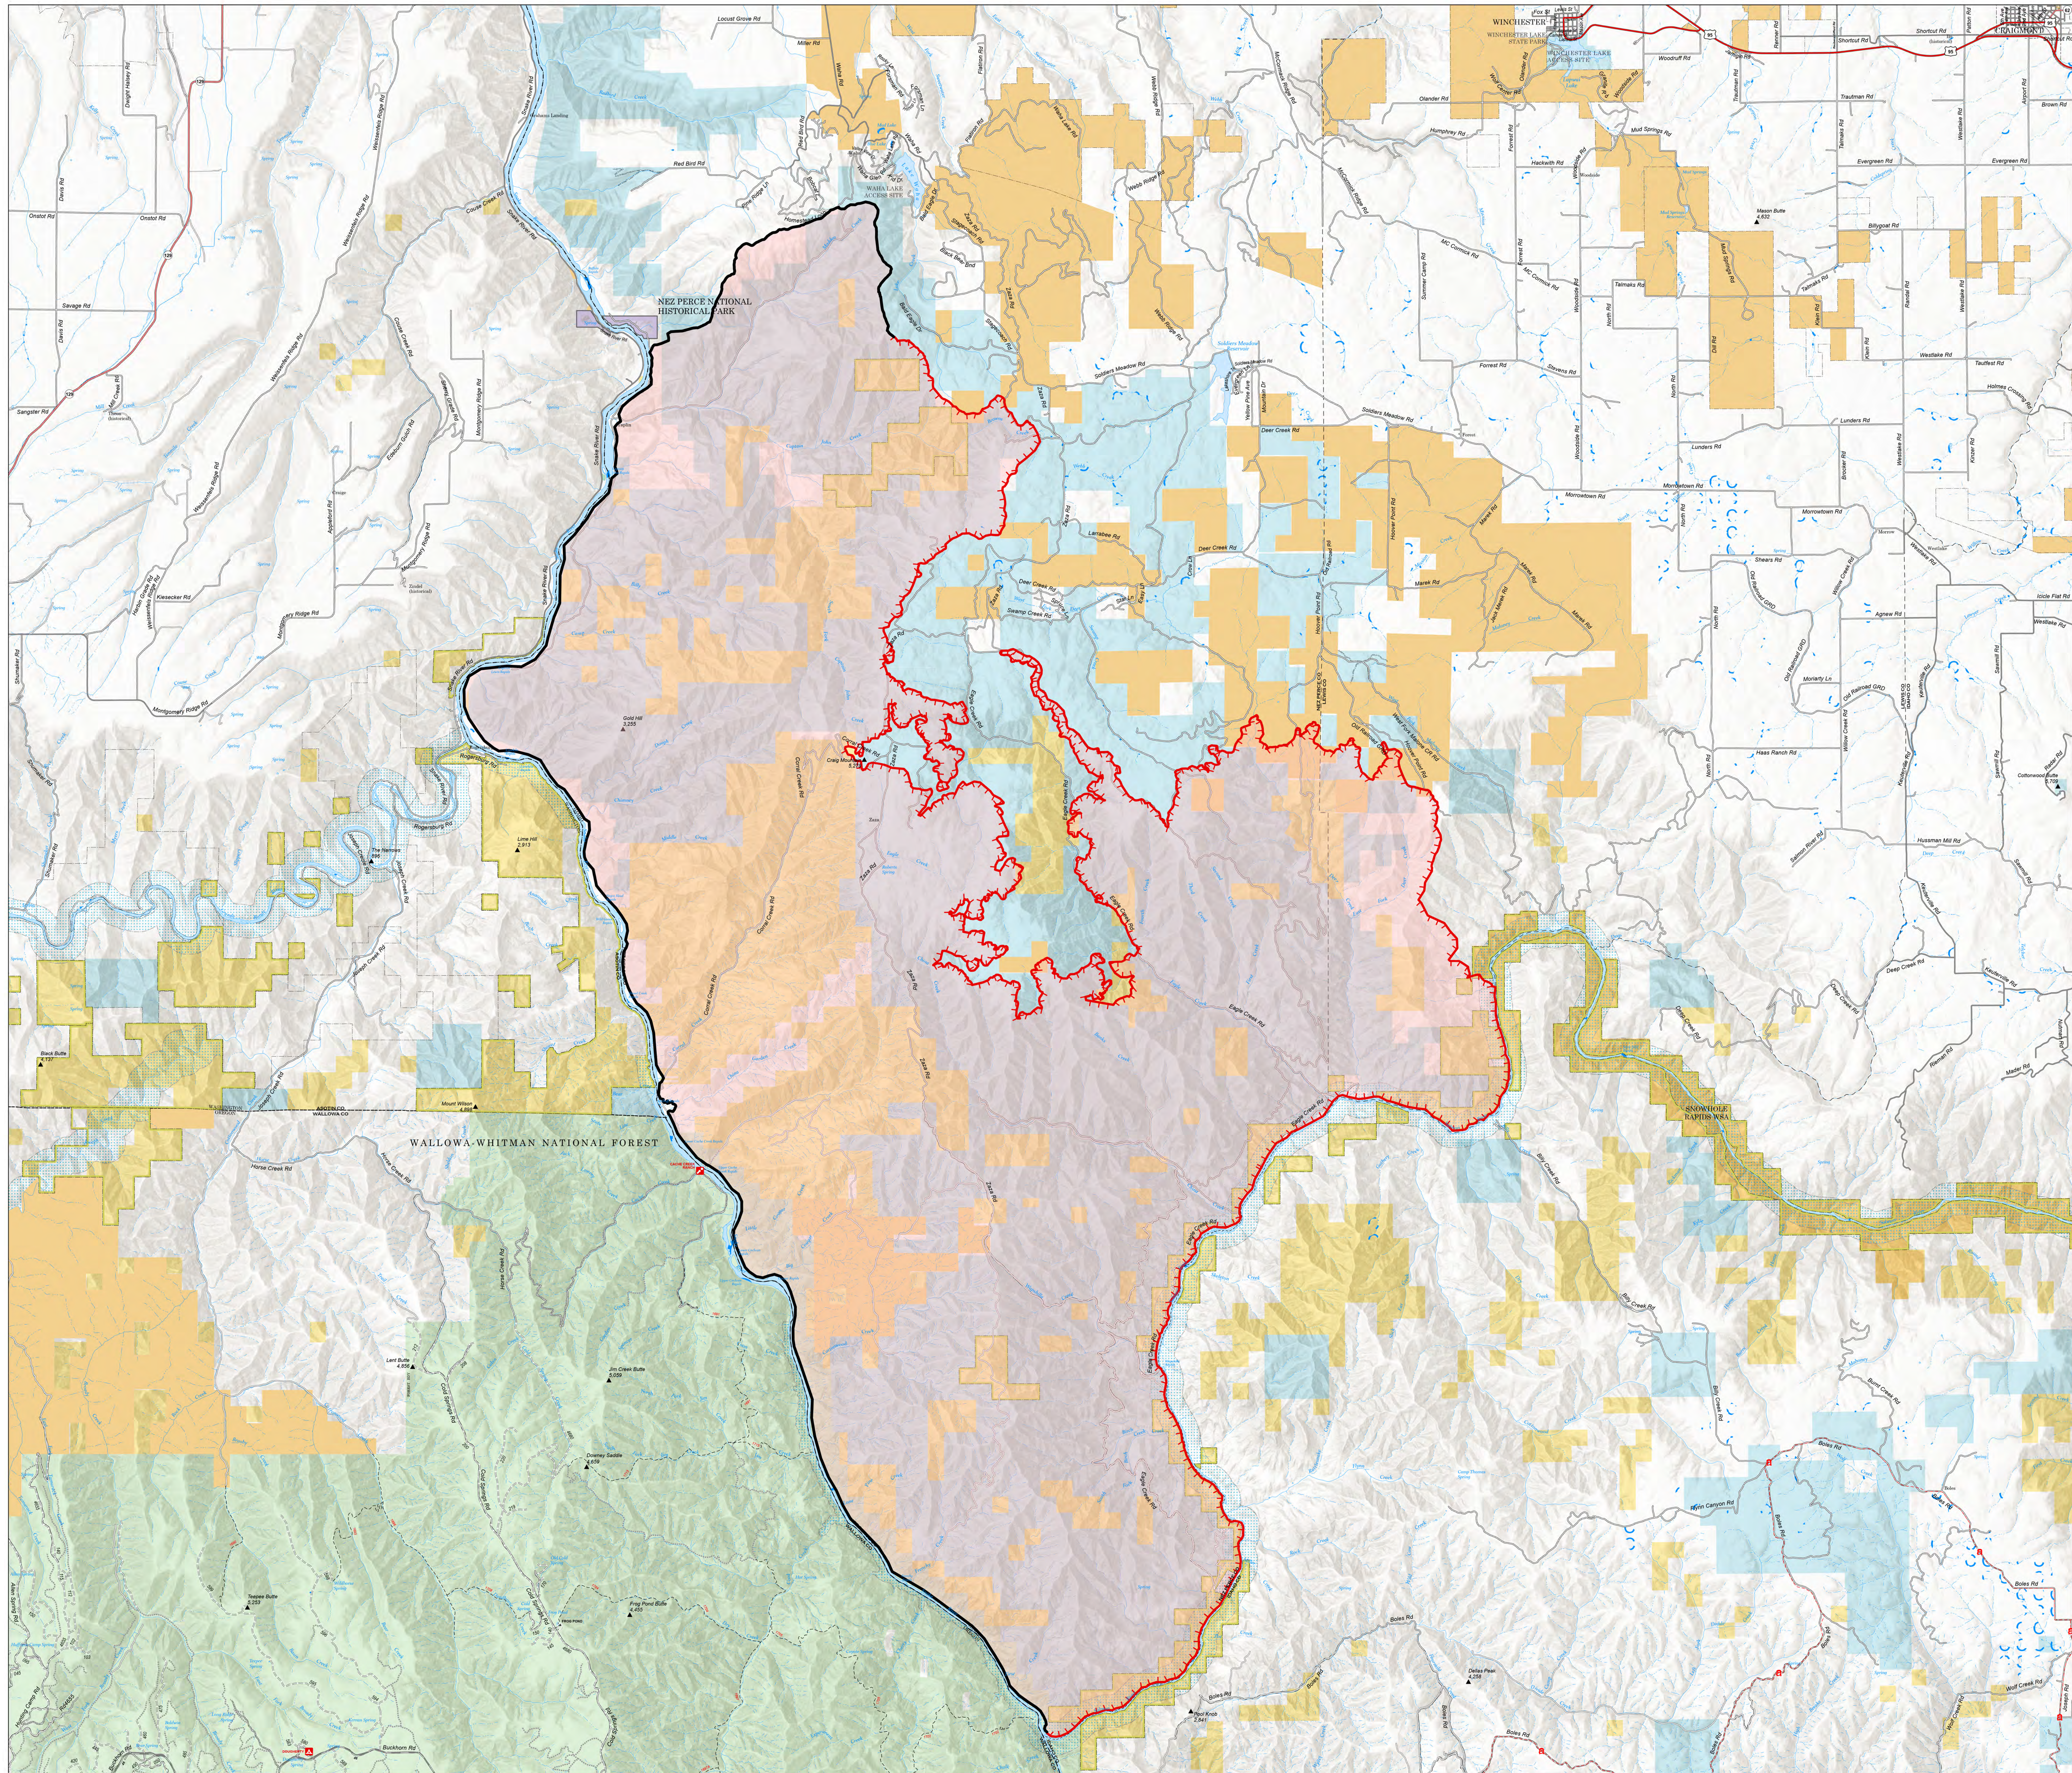

Public Information

Snake River Complex
ID-CMS-000604
7/17/2021

103,907 acres at 7/16/2021 @ 2205
Acres from IR and Imagery

Est. Containment
31%

- Wildfire Daily Fire Perimeter
- Fire Edge
- Contained Line
- Paved Roads
- Dirt (Not Paved)
- Forest Service Land
- State Lands
- U.S. Fish & Wildlife Service Lands
- Bureau of Land Management Lands
- National Park Service Lands
- Tribal Lands

NR Team 4
7/17/2021 0533

North American 1983 Datum, LatLong
Grid