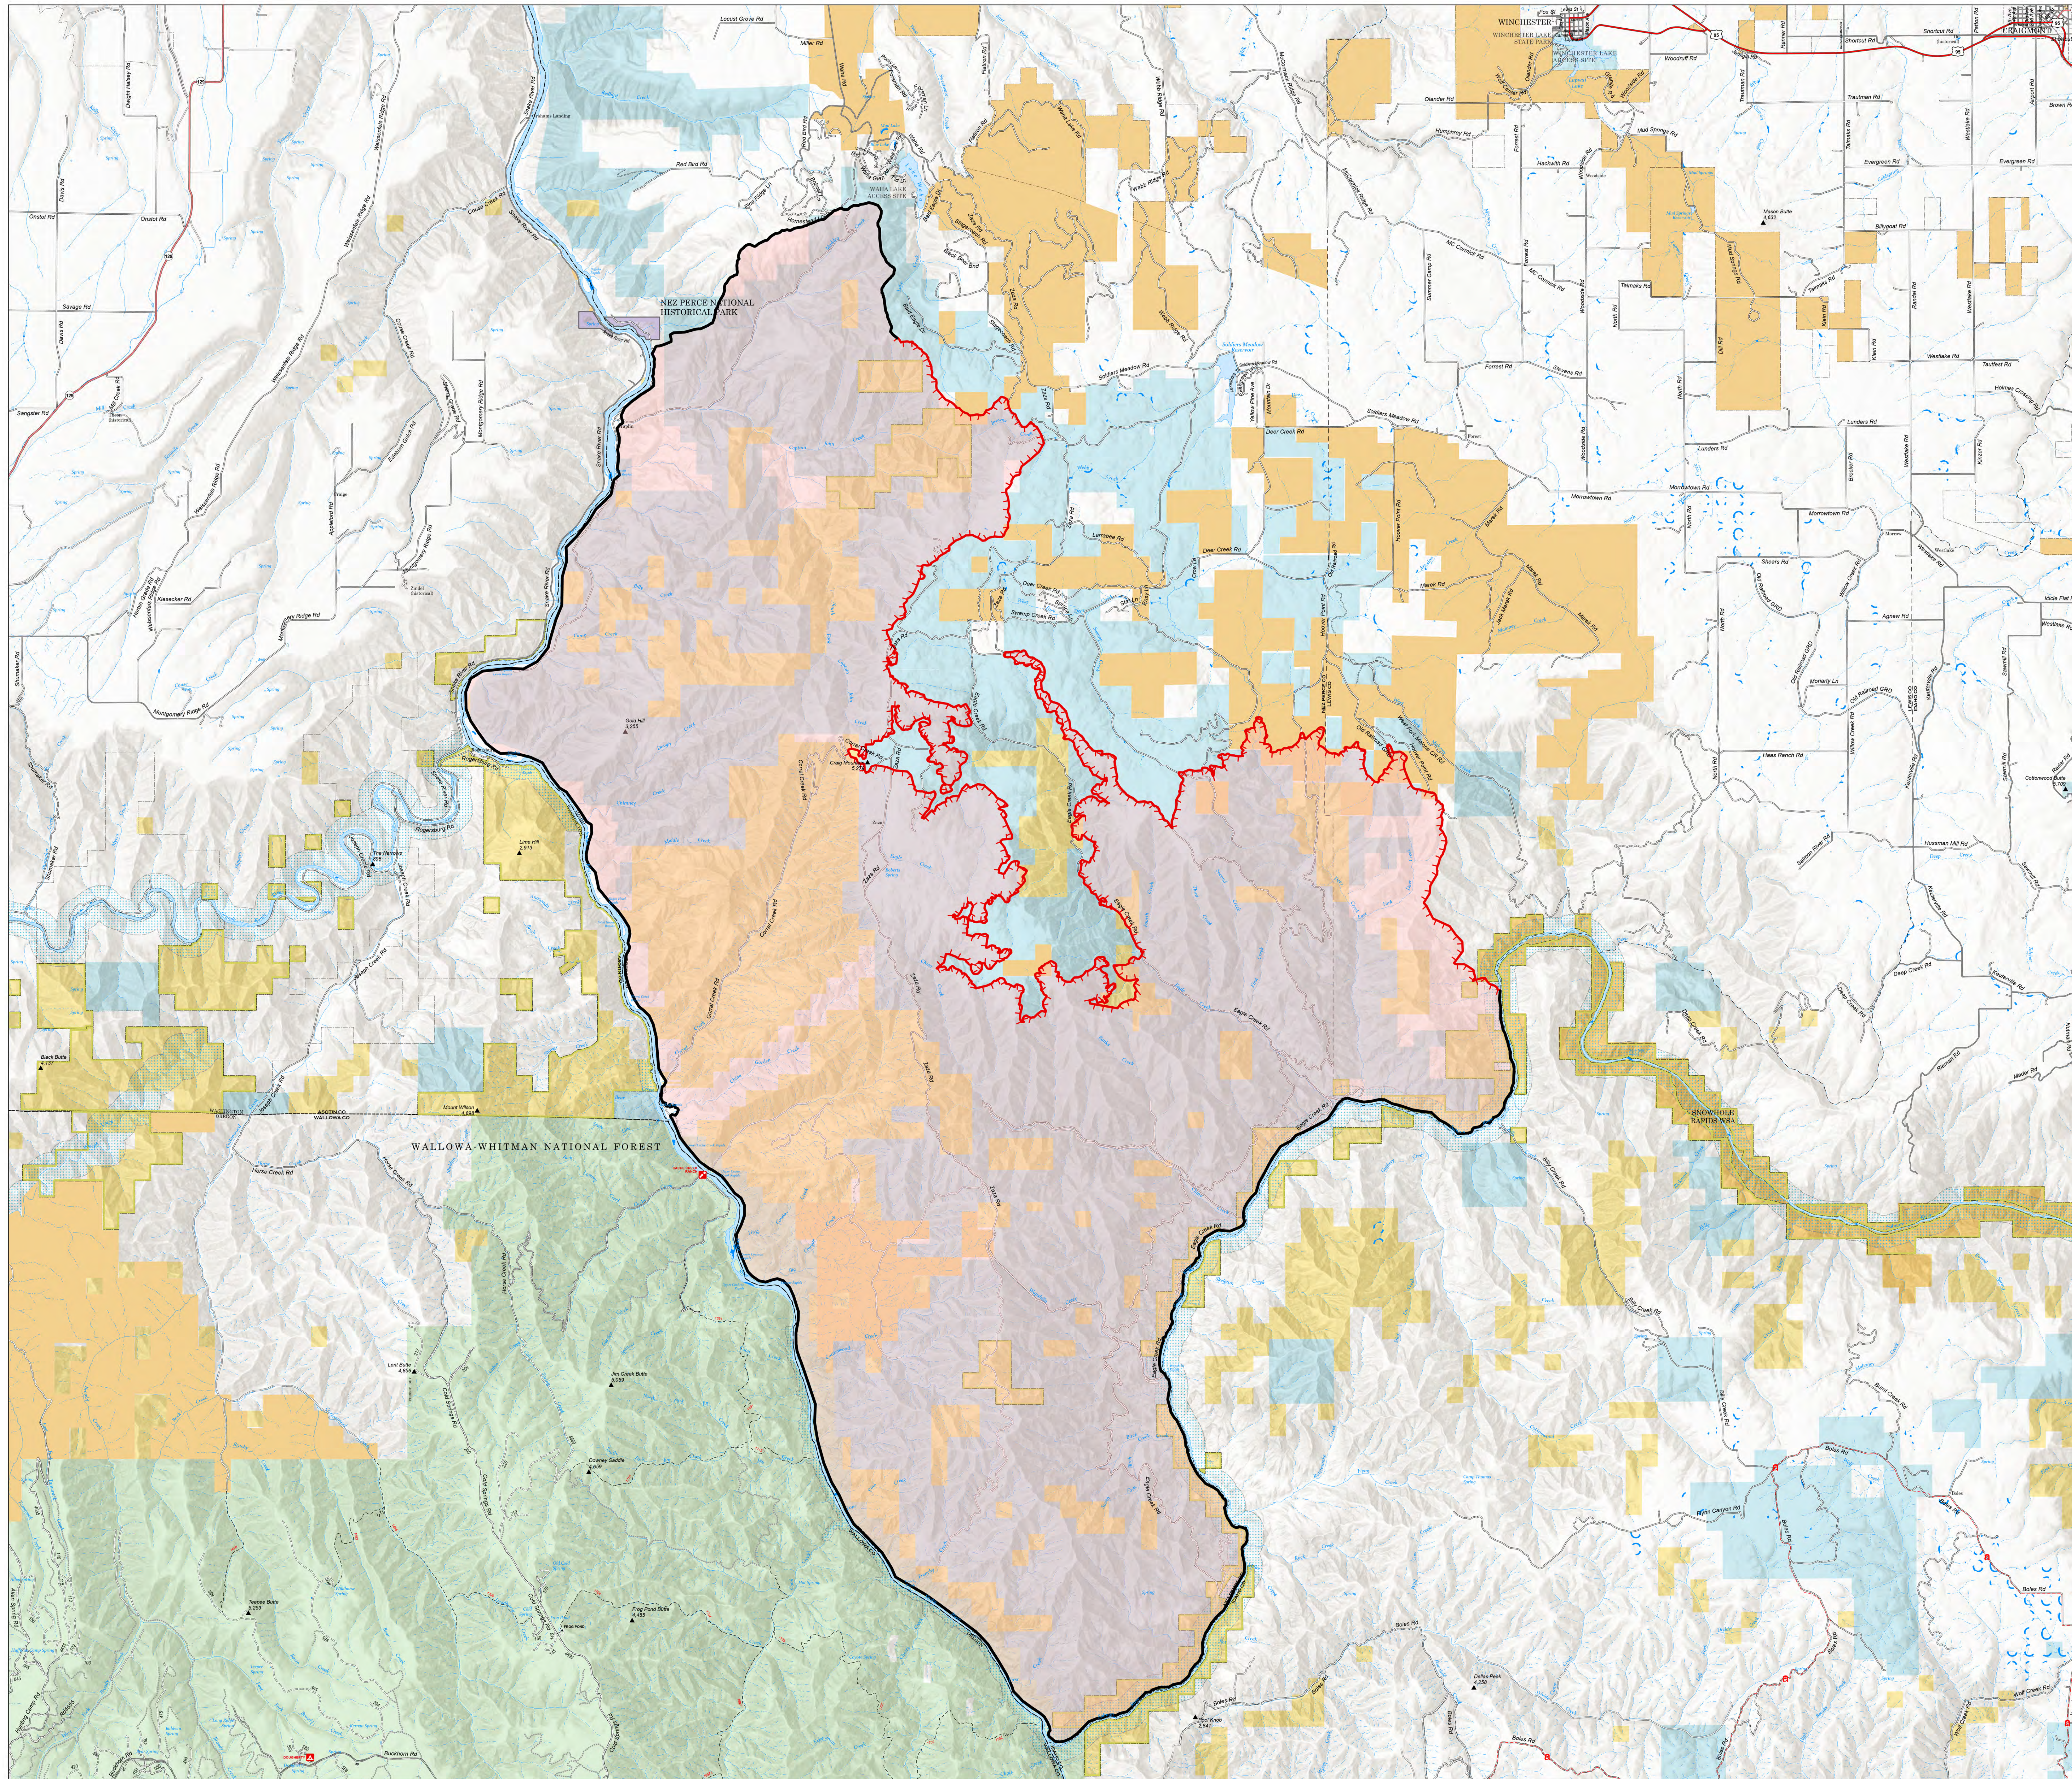

# Public Information

Snake River Complex  
ID-CMS-000604  
7/18/2021

103,907 acres at 7/16/2021 @ 2205  
Acres from IR and Imagery

Est. Containment  
44%

- Wildfire Daily Fire Perimeter
- Fire Edge
- Contained Line
- Paved Roads
- Dirt (Not Paved)
- Forest Service Land
- State Lands
- Bureau of Land Management Lands
- National Park Service Lands
- Tribal Lands

NR Team 4  
7/17/2021 1913

North American 1983 Datum, Lat/Long  
Grid