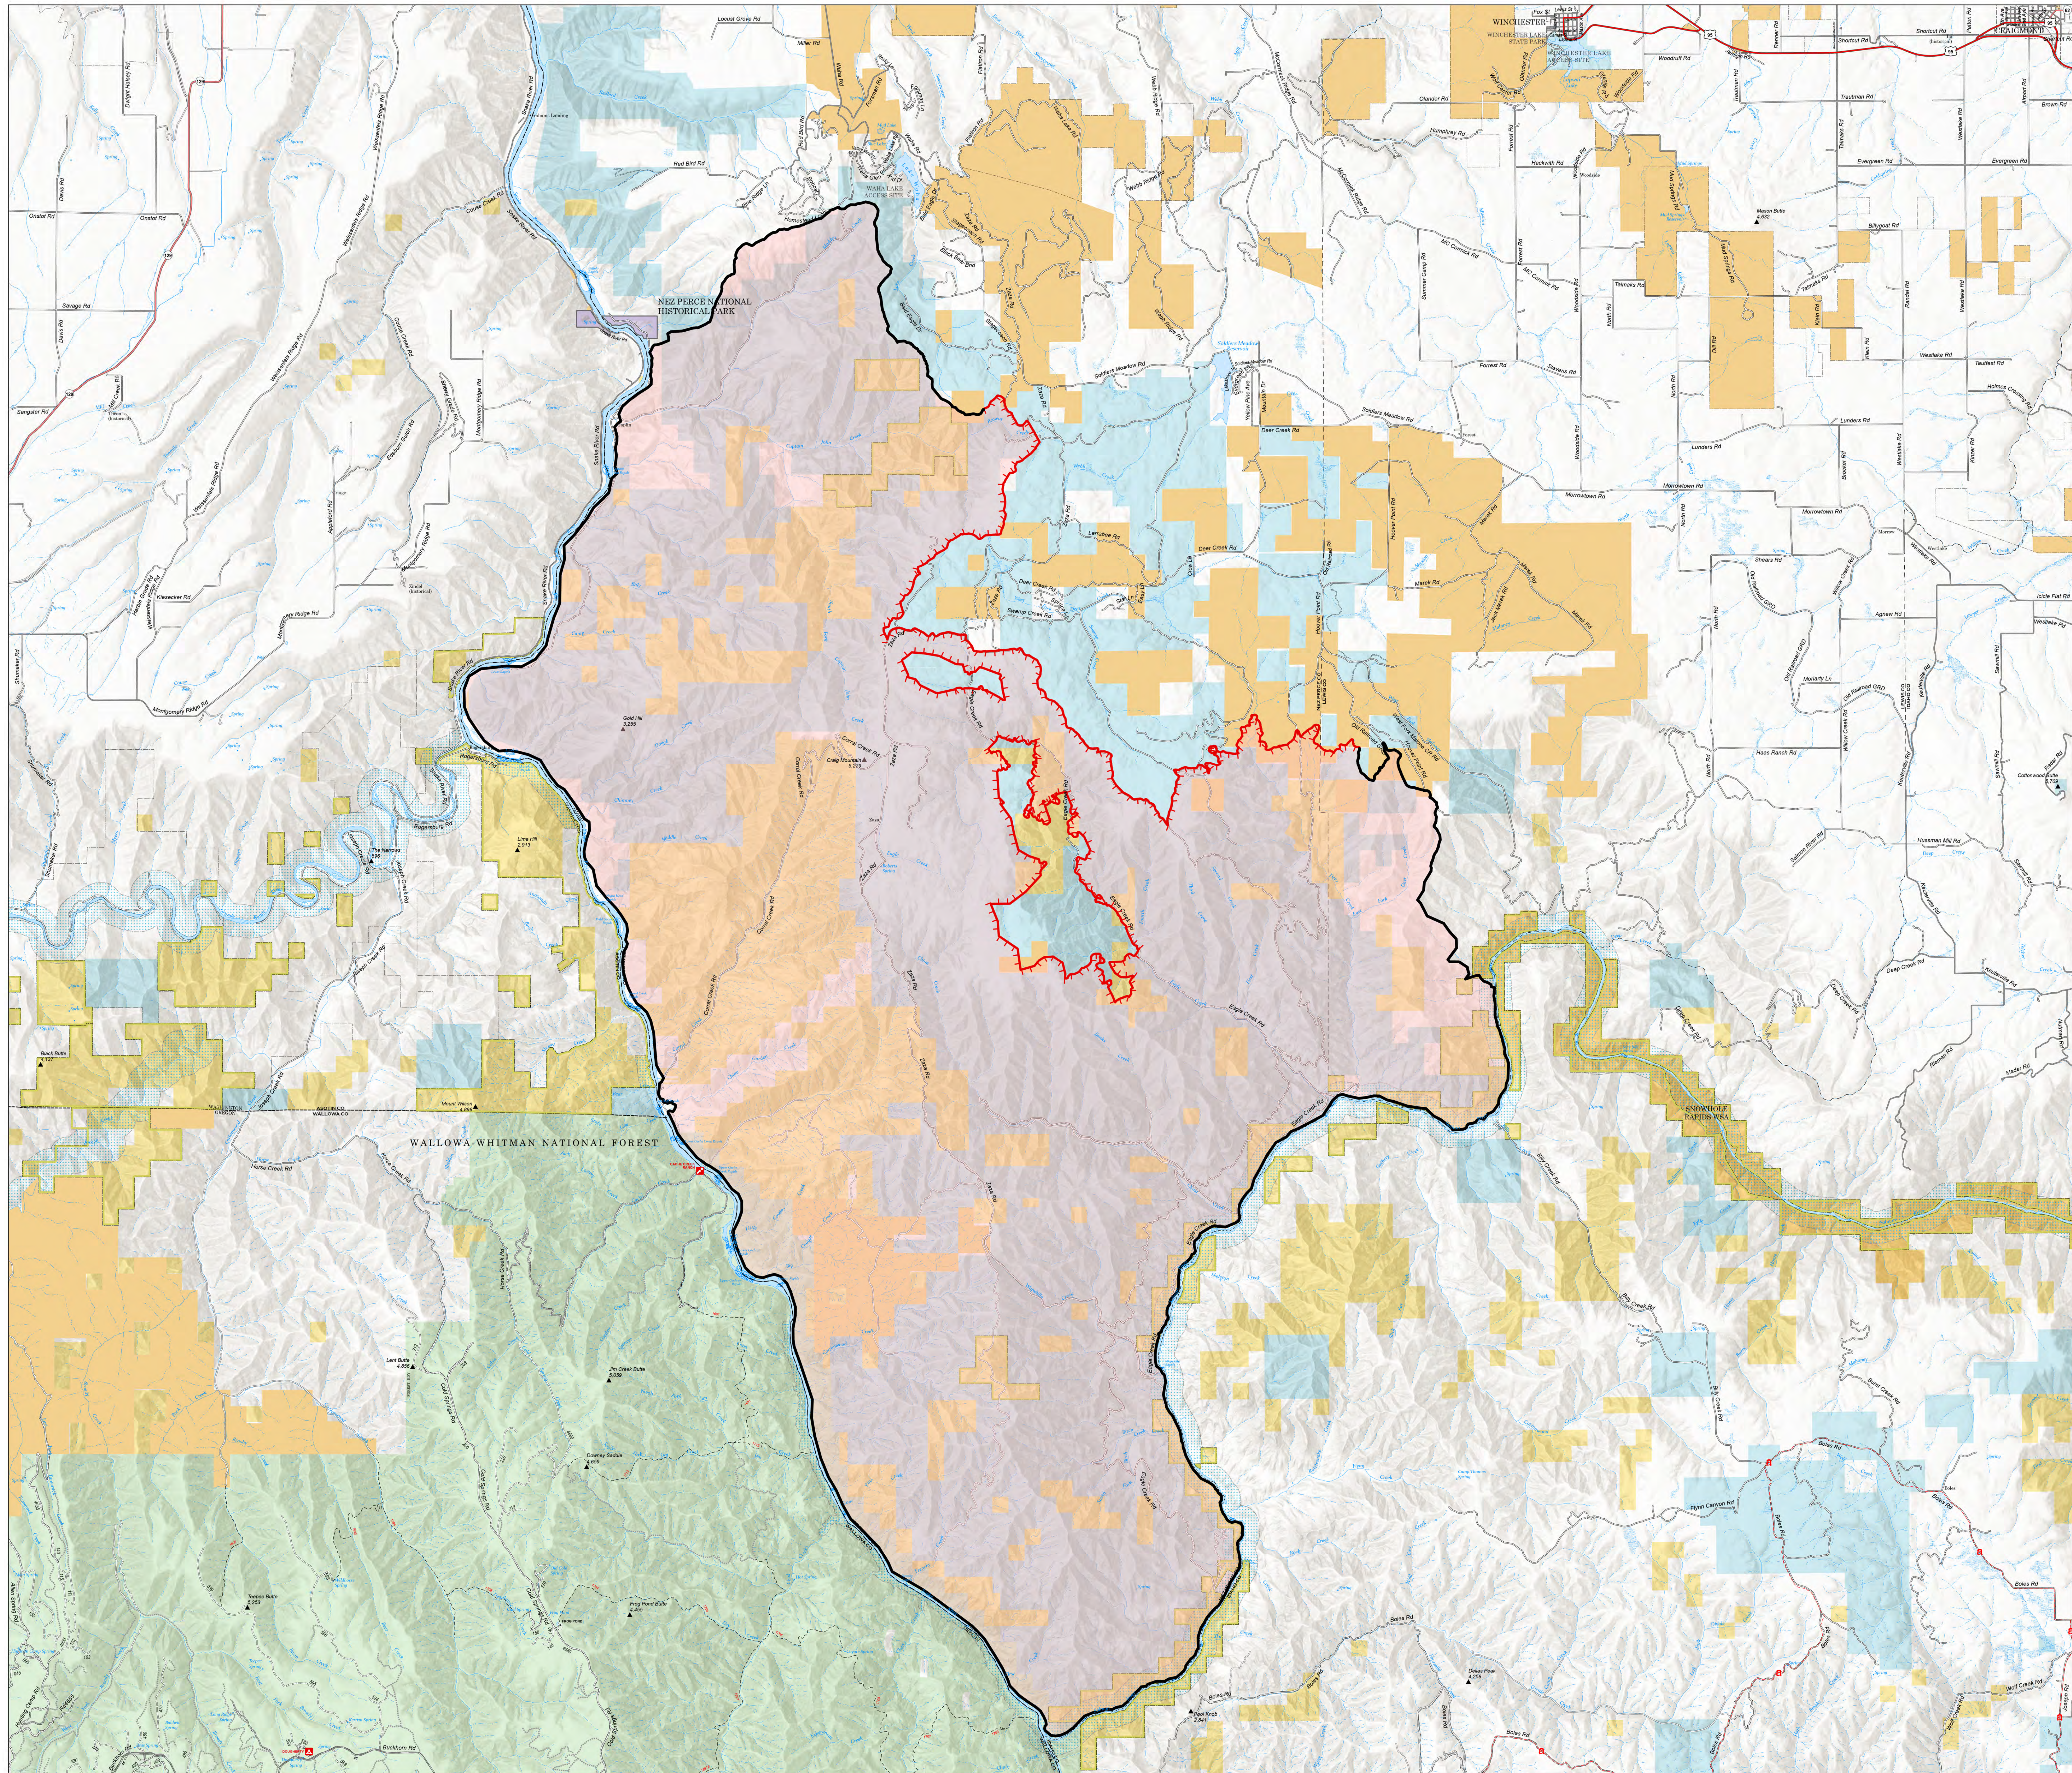

Public Information

Snake River Complex
ID-CMS-000604
7/22/2021

107,679 acres at 7/21/2021 @ 2228
Acres from IR

- Wildfire Daily Fire Perimeter
- Fire Edge
- Contained Line
- Paved Roads
- Dirt (Not Paved)
- Forest Service Land
- State Lands
- Bureau of Land Management Lands
- National Park Service Lands
- Tribal Lands

NR Team 4
7/22/2021 0452

North American 1983 Datum, Lat/Long
Grid