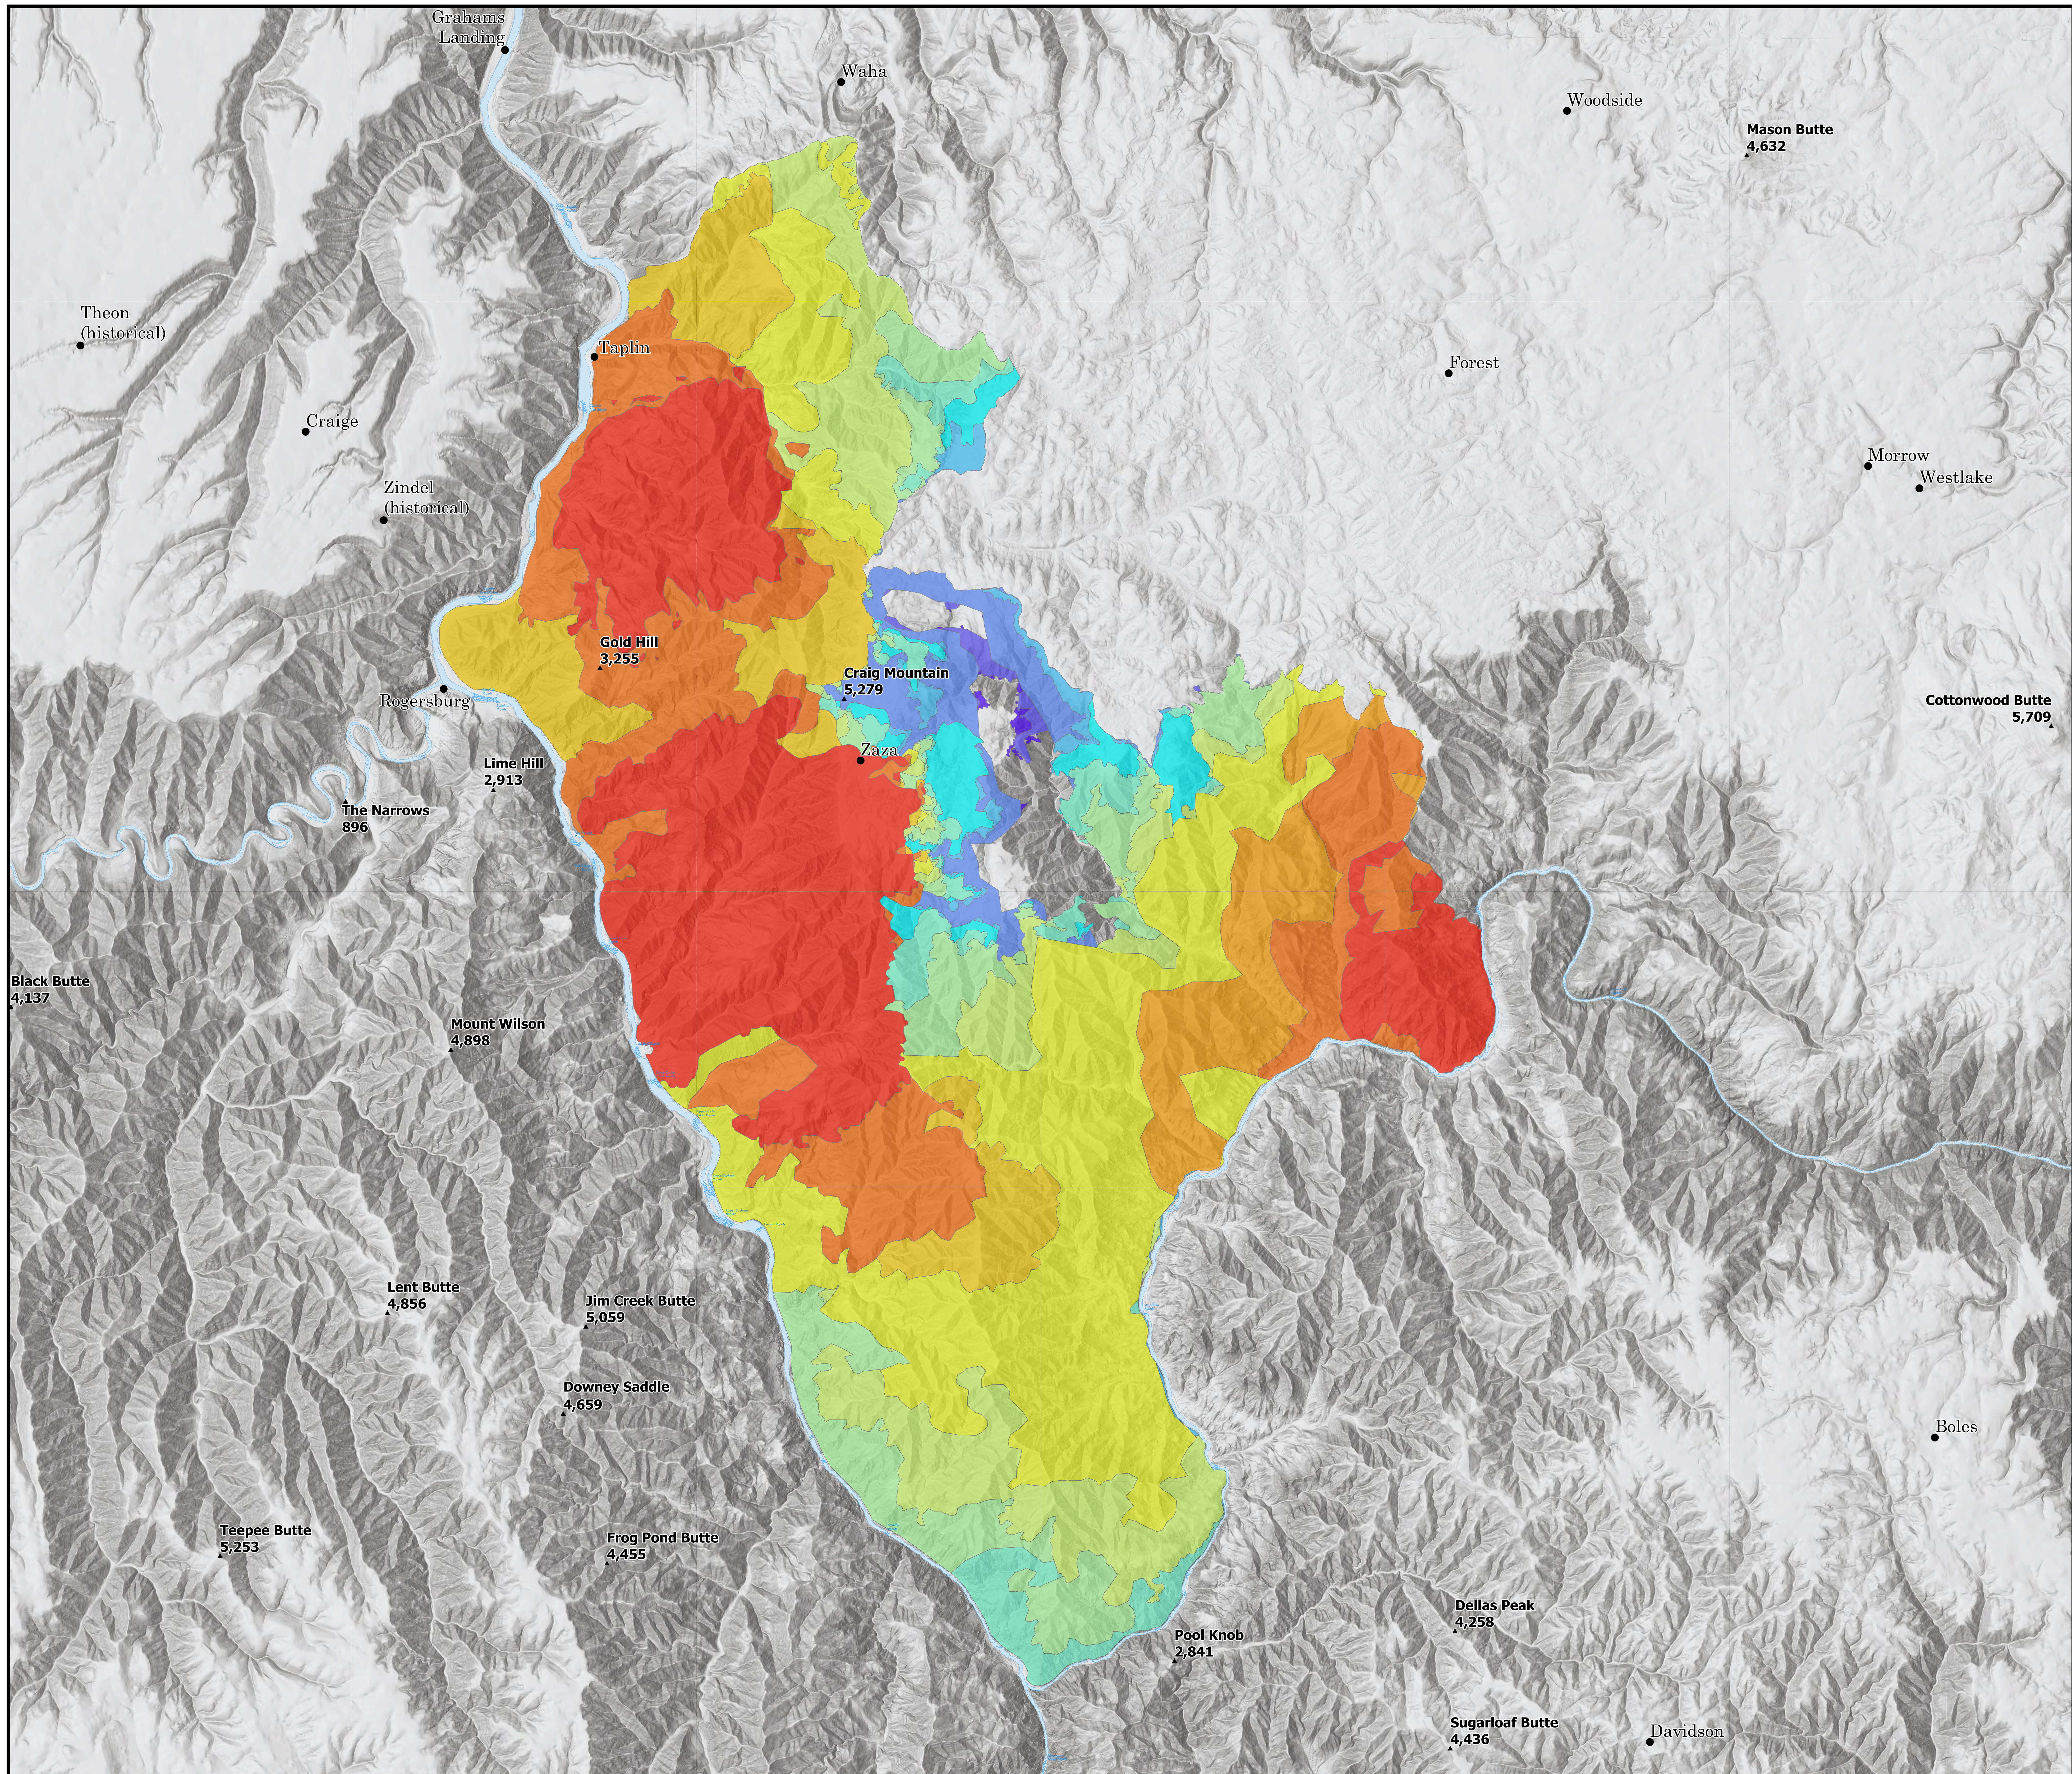

# Progression

Snake River Complex

ID-CMS-000604

7/22/2021

107,679 acres at 7/21/2021 @ 2228  
Acres from IR

## Date/Acres

NR Team 4  
7/22/2021 1502  
North American 1983 Datum, Lat/Long  
Grid